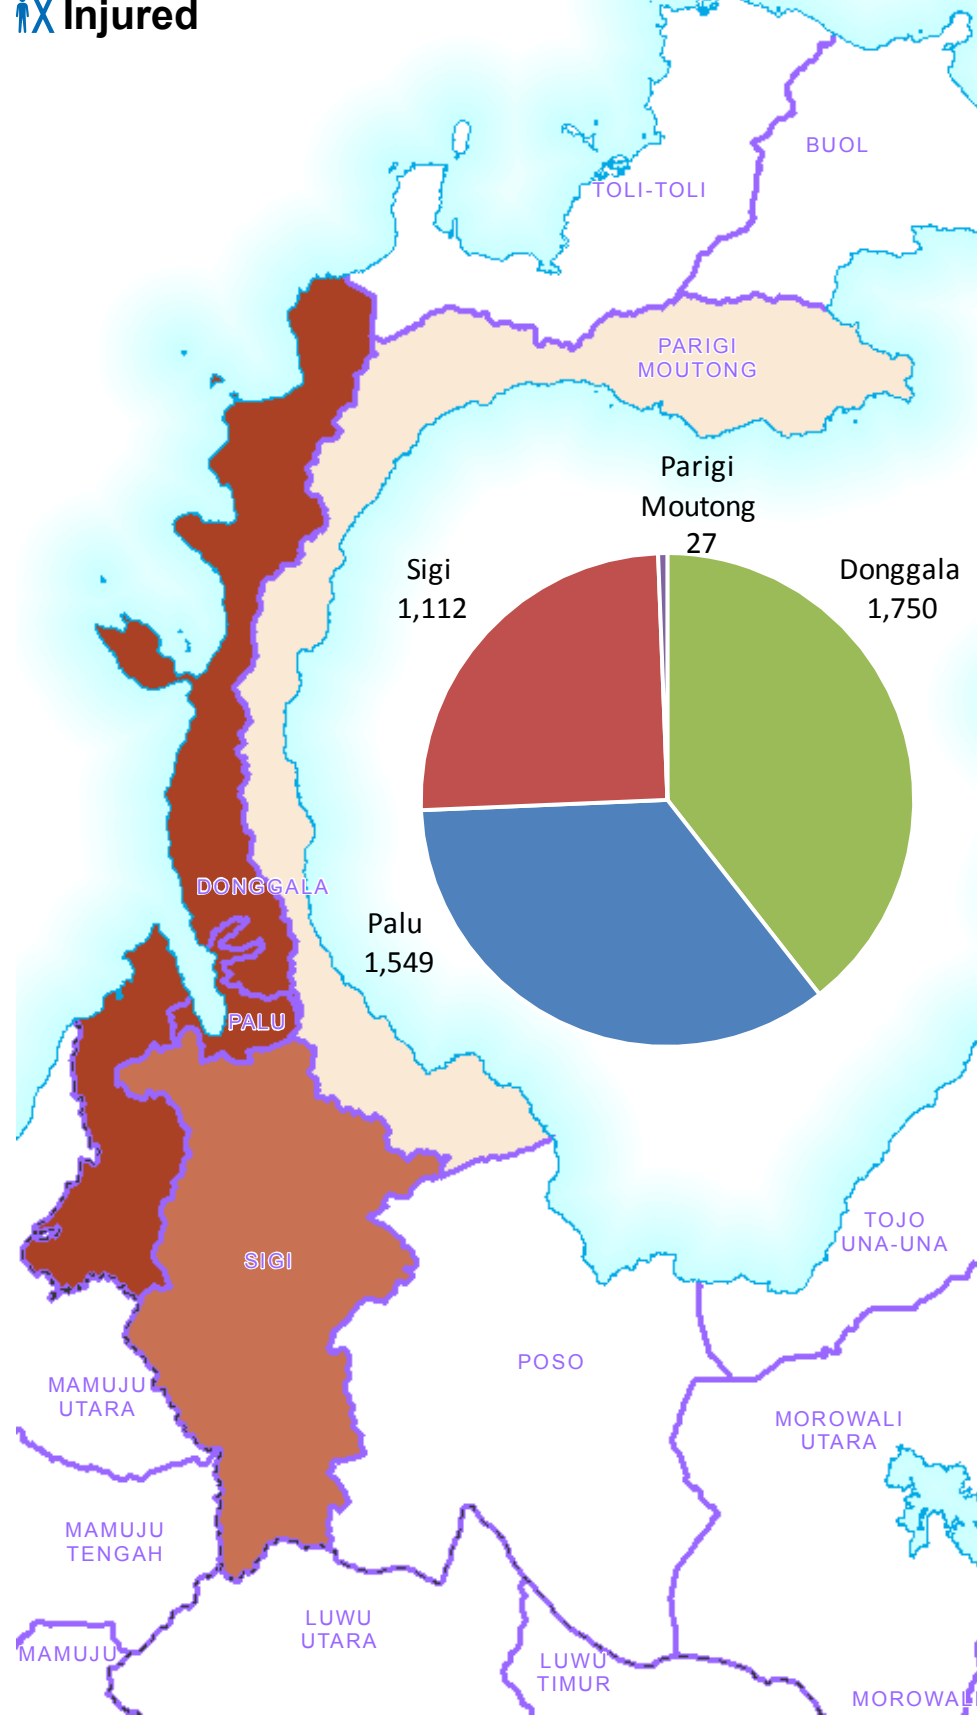

Indonesia: Sulawesi - Number of reported dead, injured and missing (as at 20 Oct 2018)

Dead

Injured

Missing