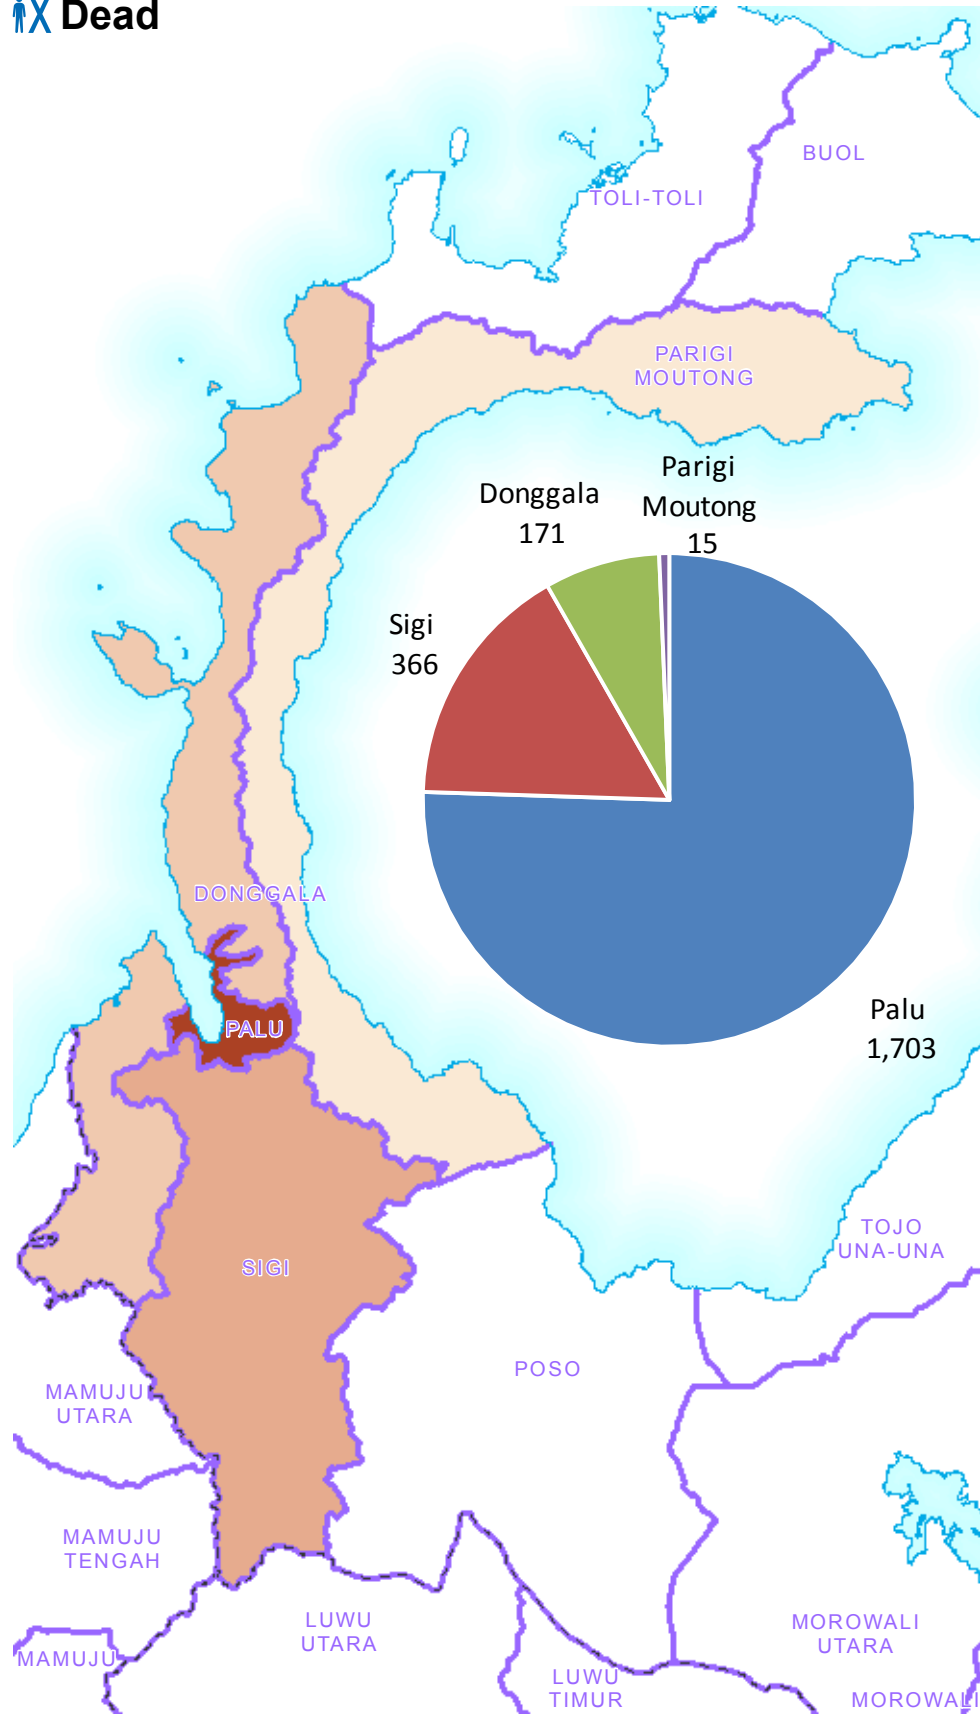

Indonesia: Sulawesi - Number of reported dead, injured and missing (as at 20 Oct 2018)

Dead

Injured

Missing