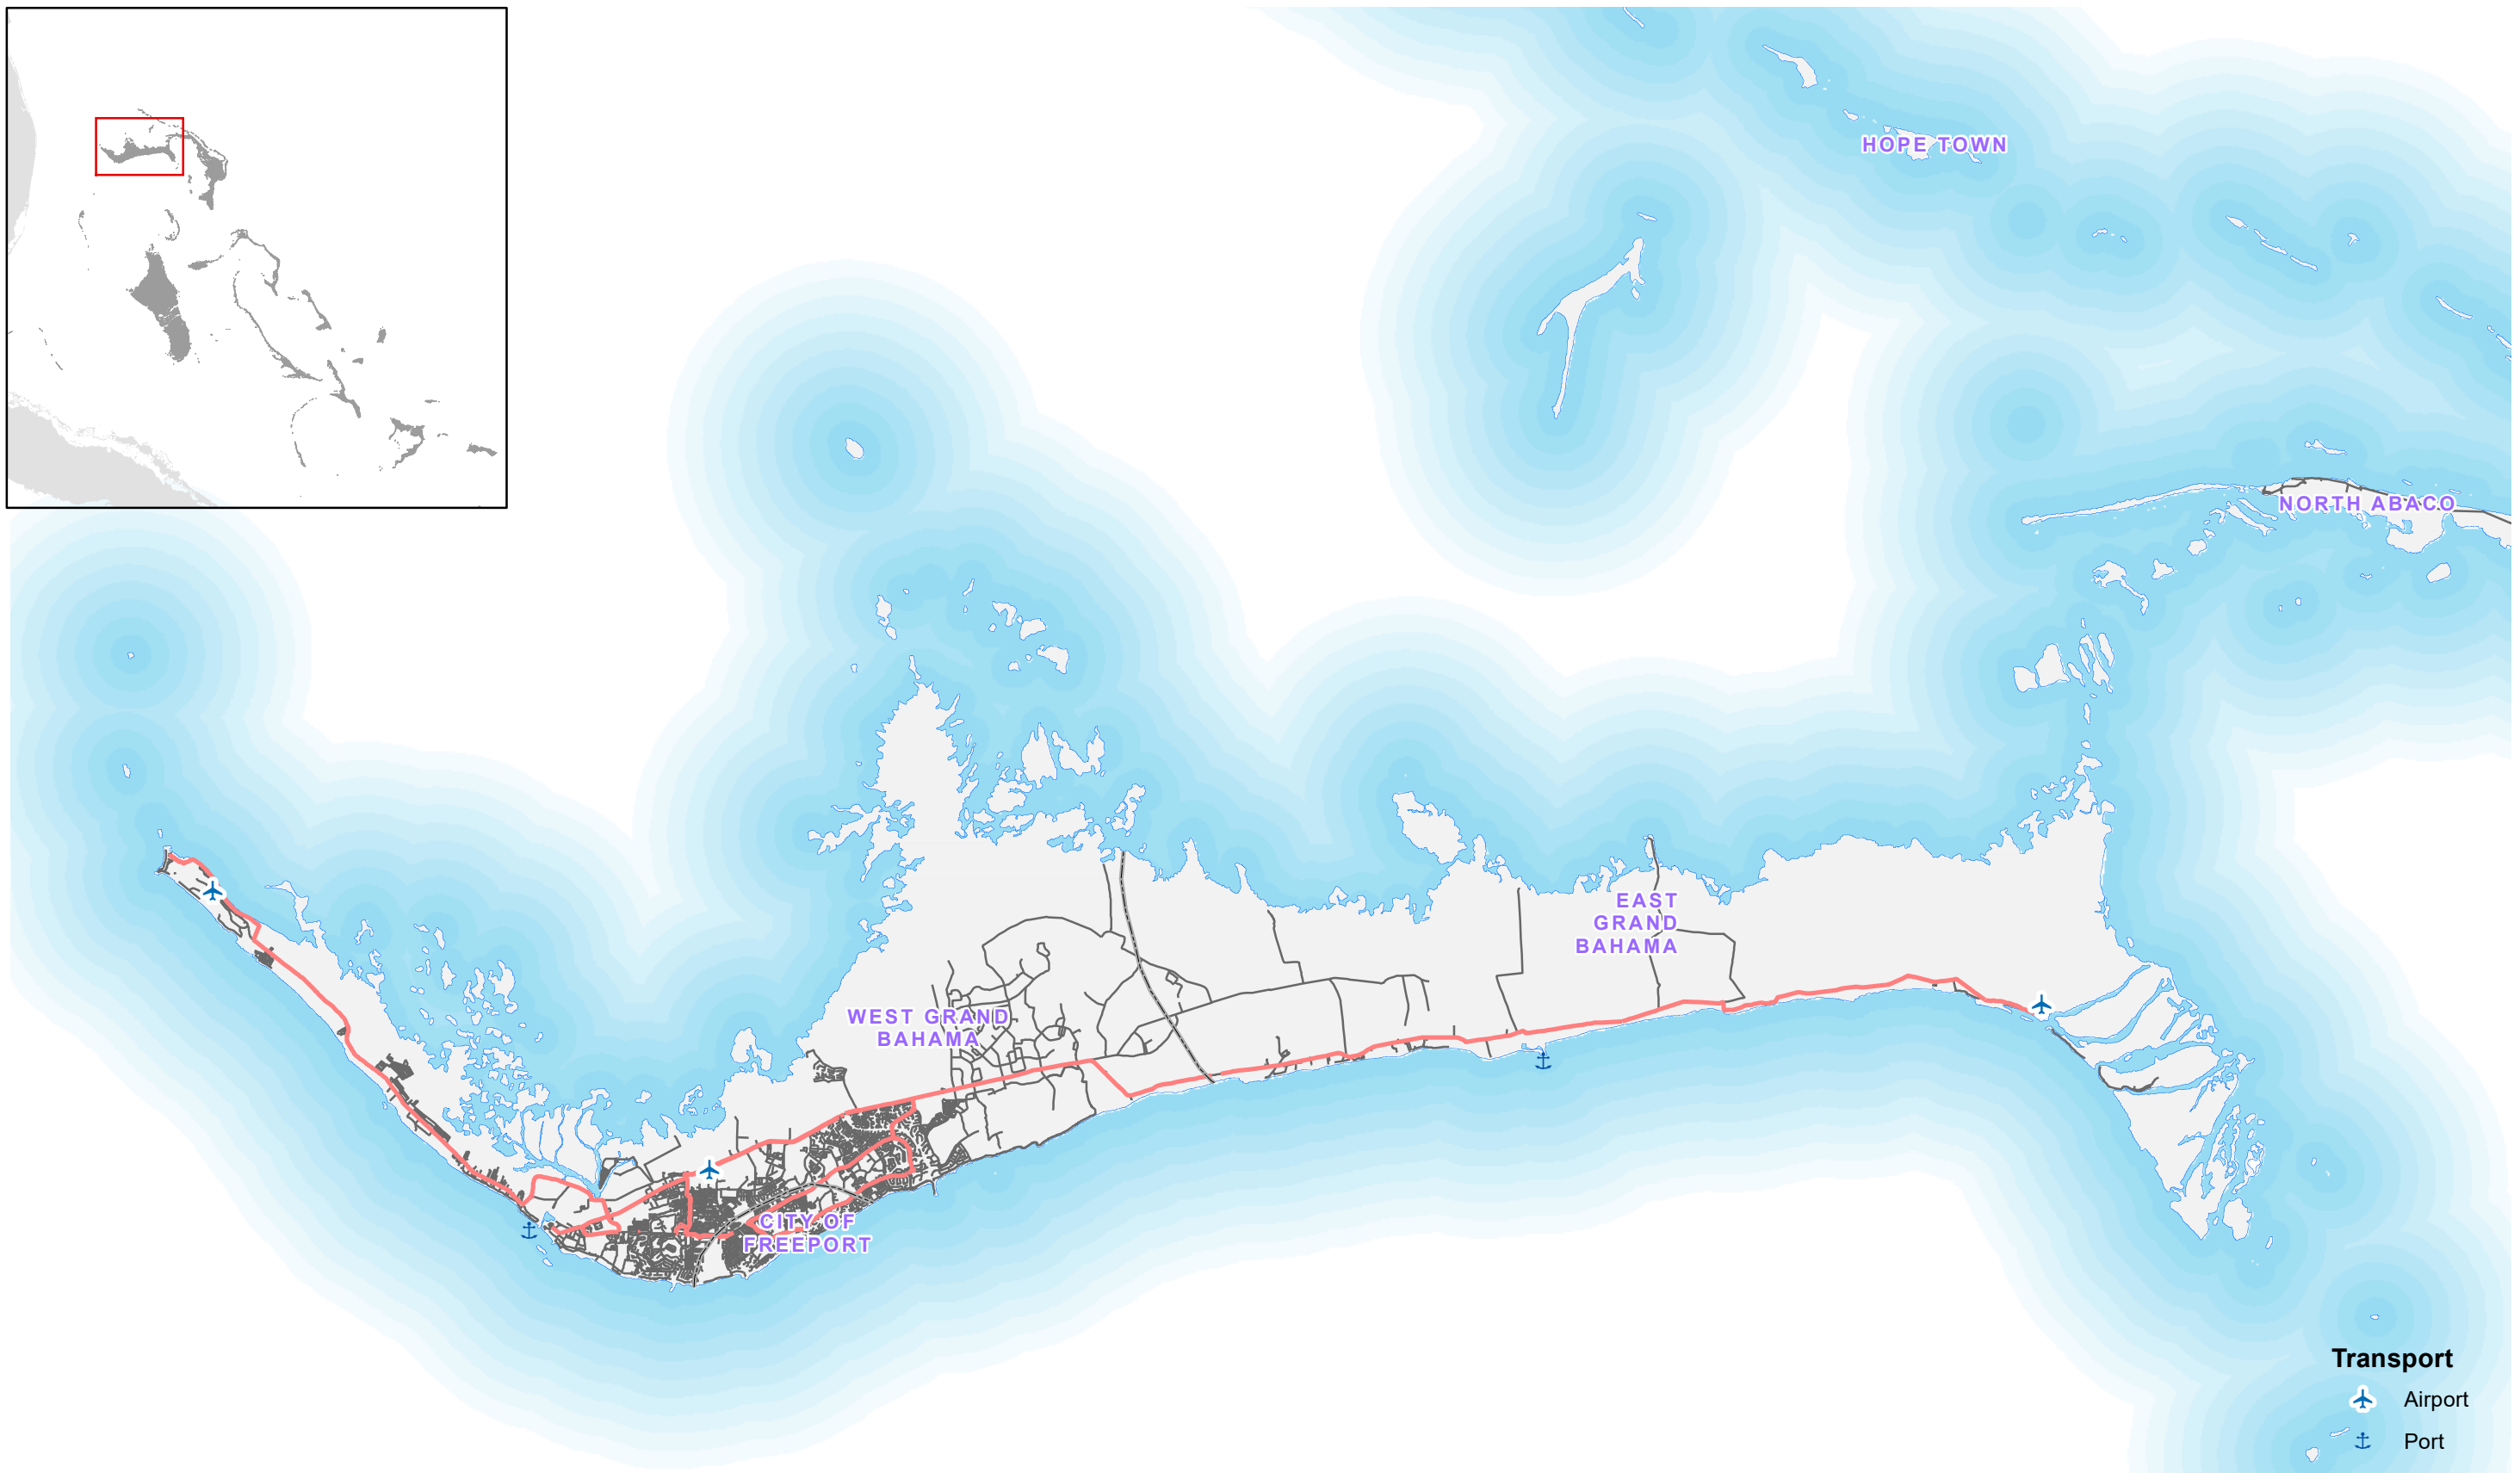

The Bahamas: Hurricane Dorian

Showing roads as an overview for Grand Bahama Islands

Transport

- Airport
- Port

Road type

- Primary
- Secondary

20

km