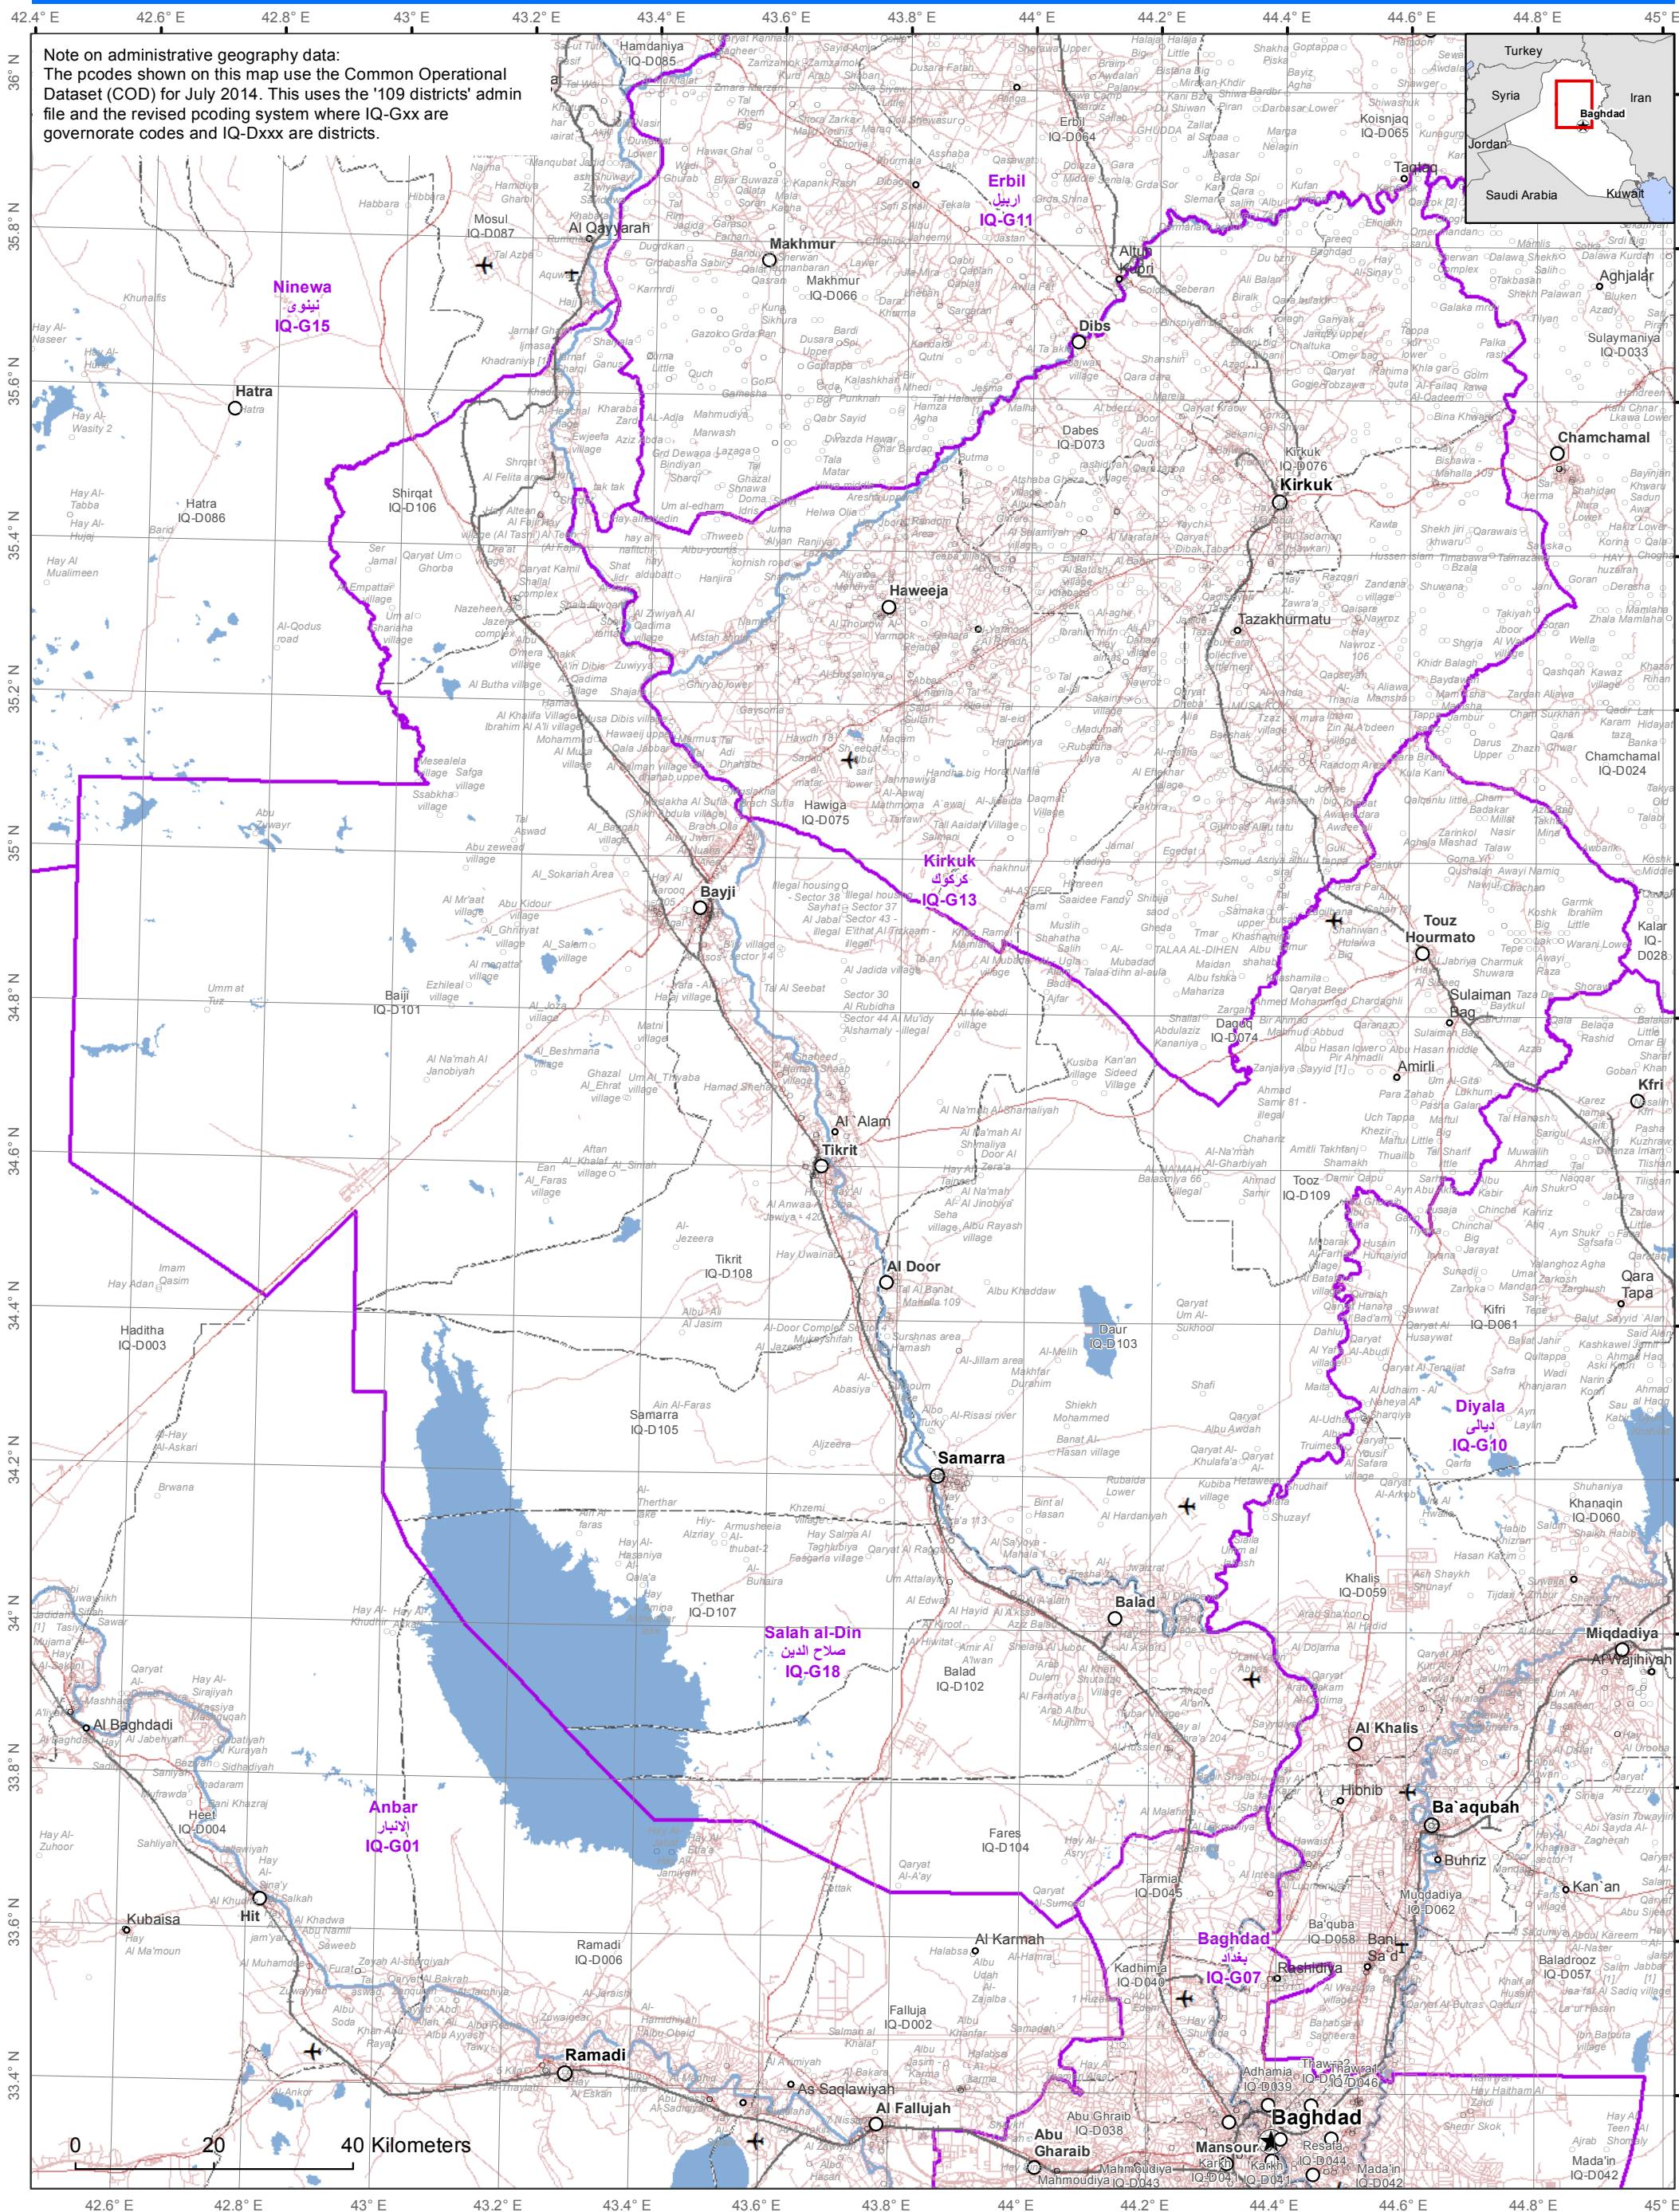

Iraq - Salah al-Din governorate

Creation date: 20 July 2014

Contacts: ocha.iraq@gmail.com
iraq@mapaction.org

www.humanitarianresponse.info/operations/iraq
www.mapaction.org

Sources:

Governorate boundaries: COD
District boundaries: COD ('109 districts')
Settlements: COD (orig. IOM)
Roads: Logs Cluster / NIMA

Rivers and lakes: NIMA

The boundaries and names shown and the designations used on this map do not imply official endorsement or acceptance by the United Nations