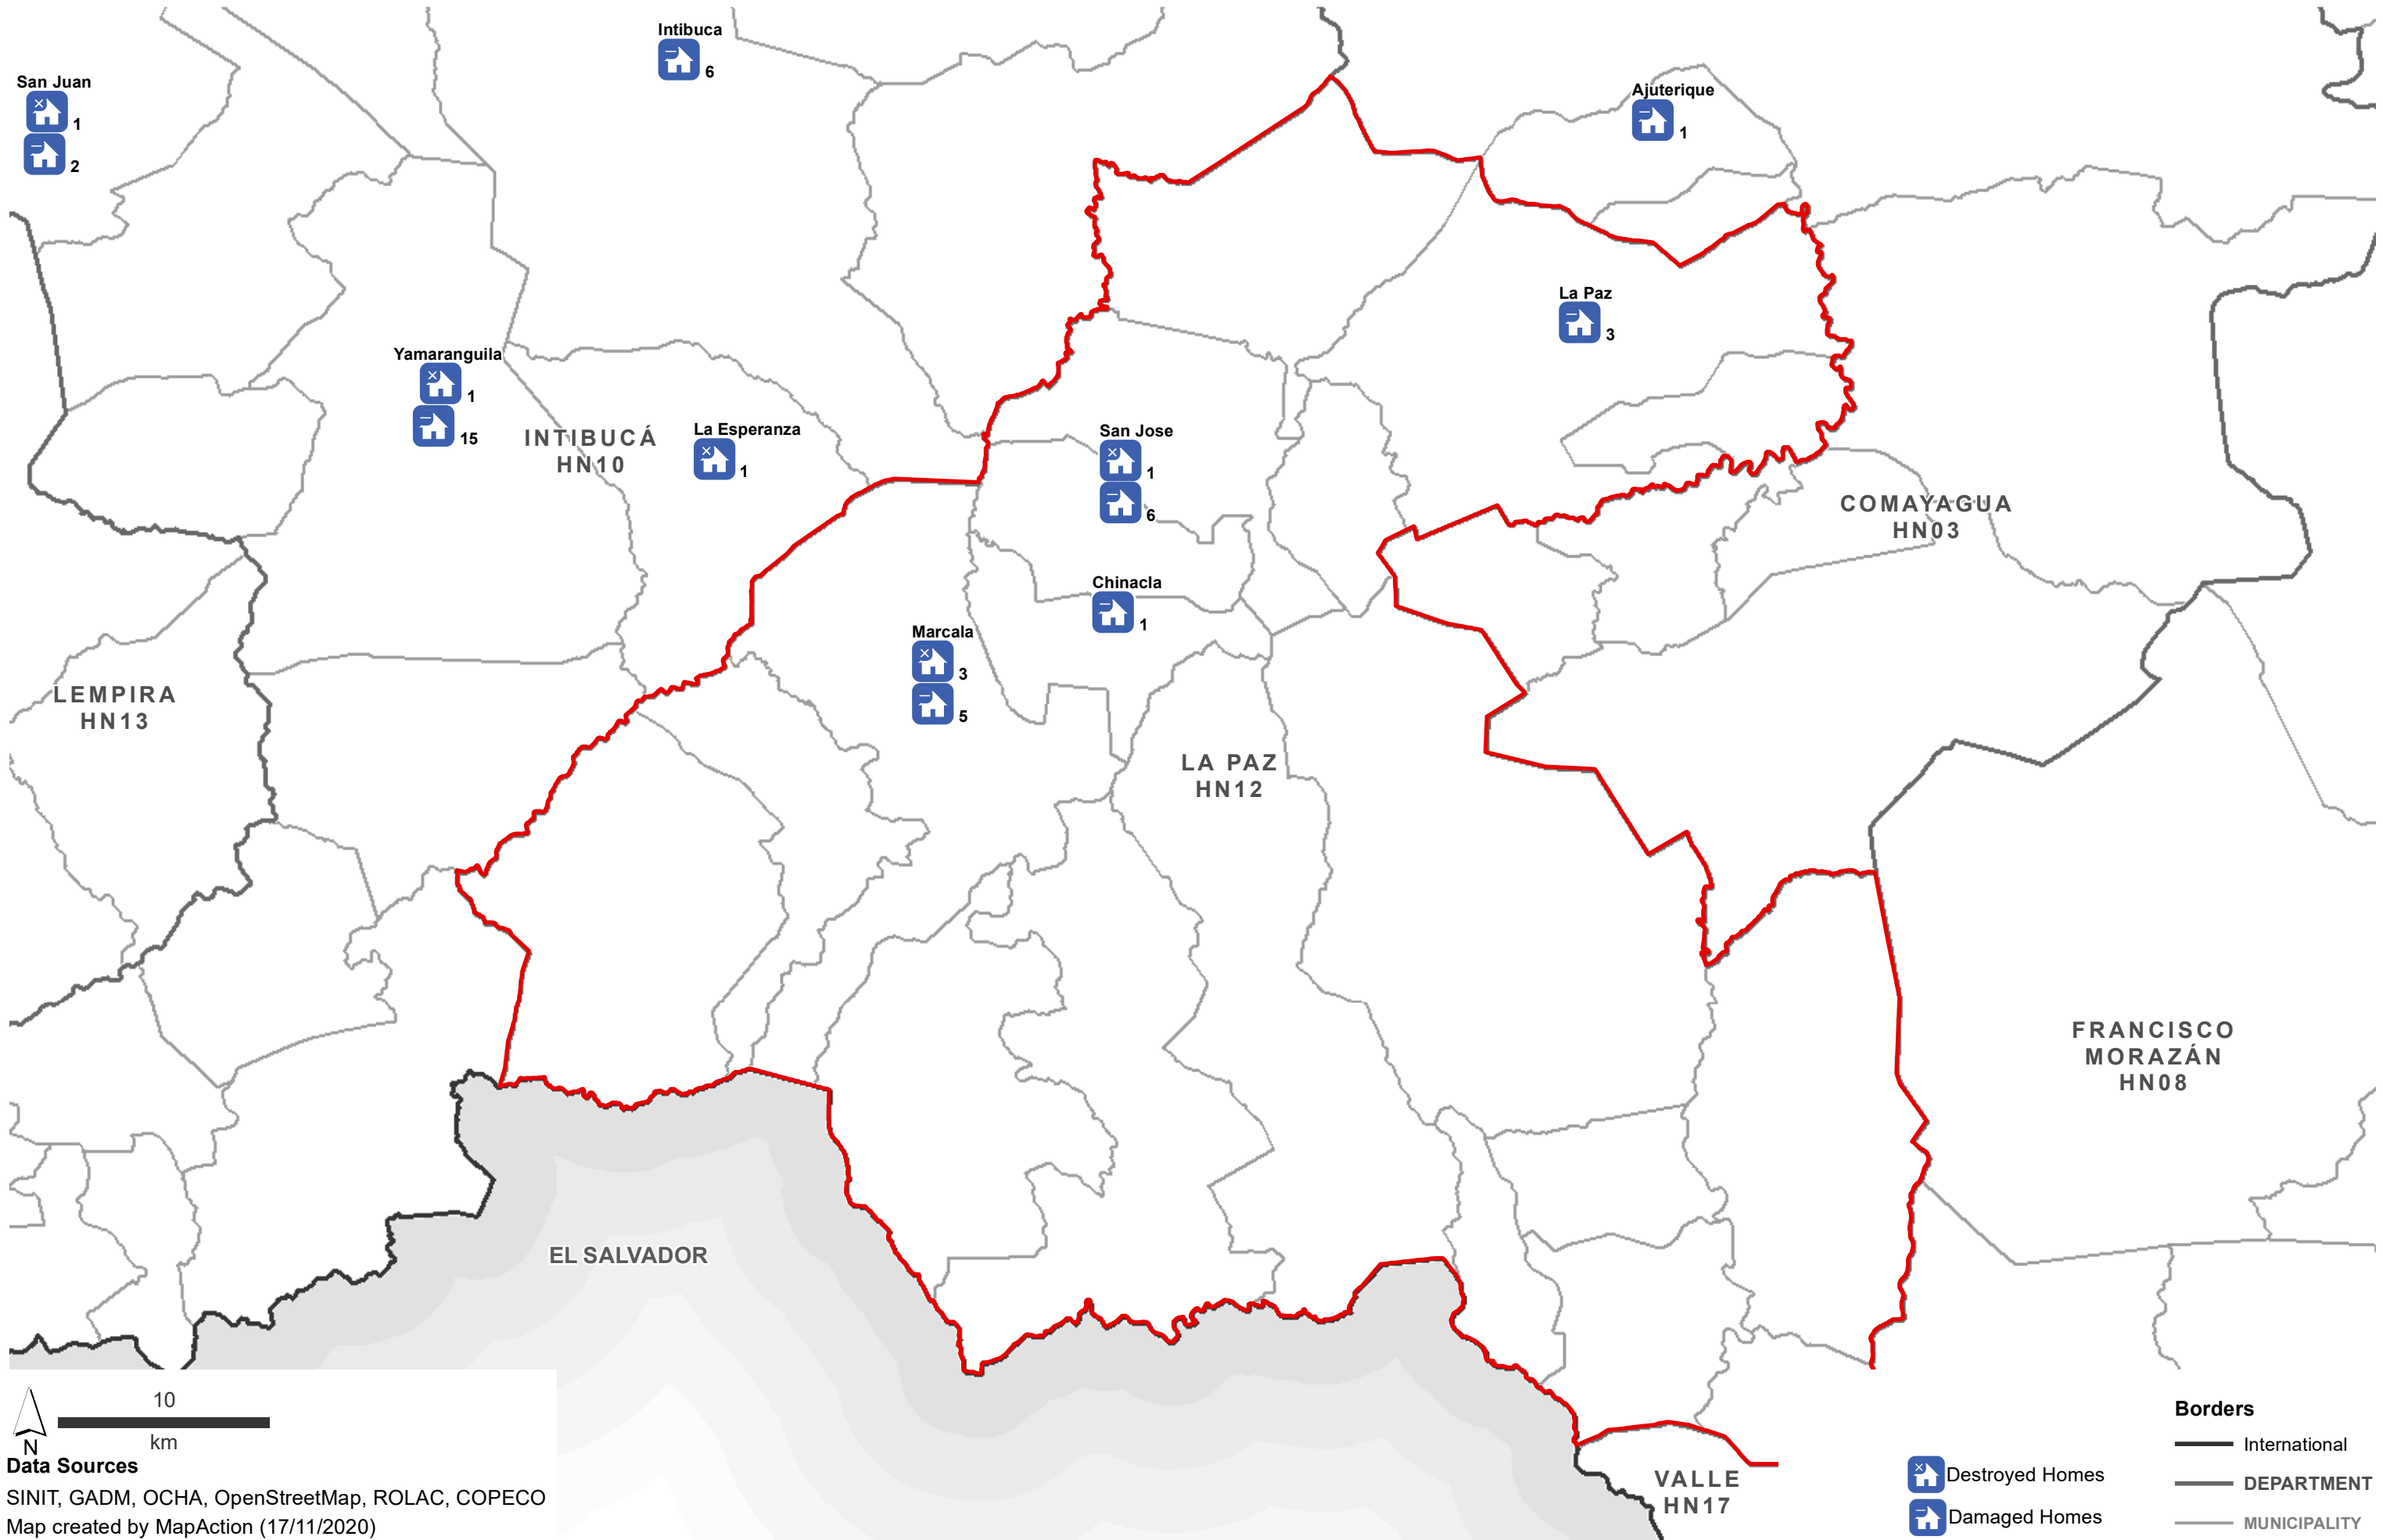

Destroyed & Damaged Houses in each Municipality - Department: La Paz (as at 16 Nov 2020)

Data Sources
SINIT, GADM, OCHA, OpenStreetMap, ROLAC, COPECO
Map created by MapAction (17/11/2020)

Borders

- International
- DEPARTMENT
- MUNICIPALITY

Destroyed Homes
Damaged Homes