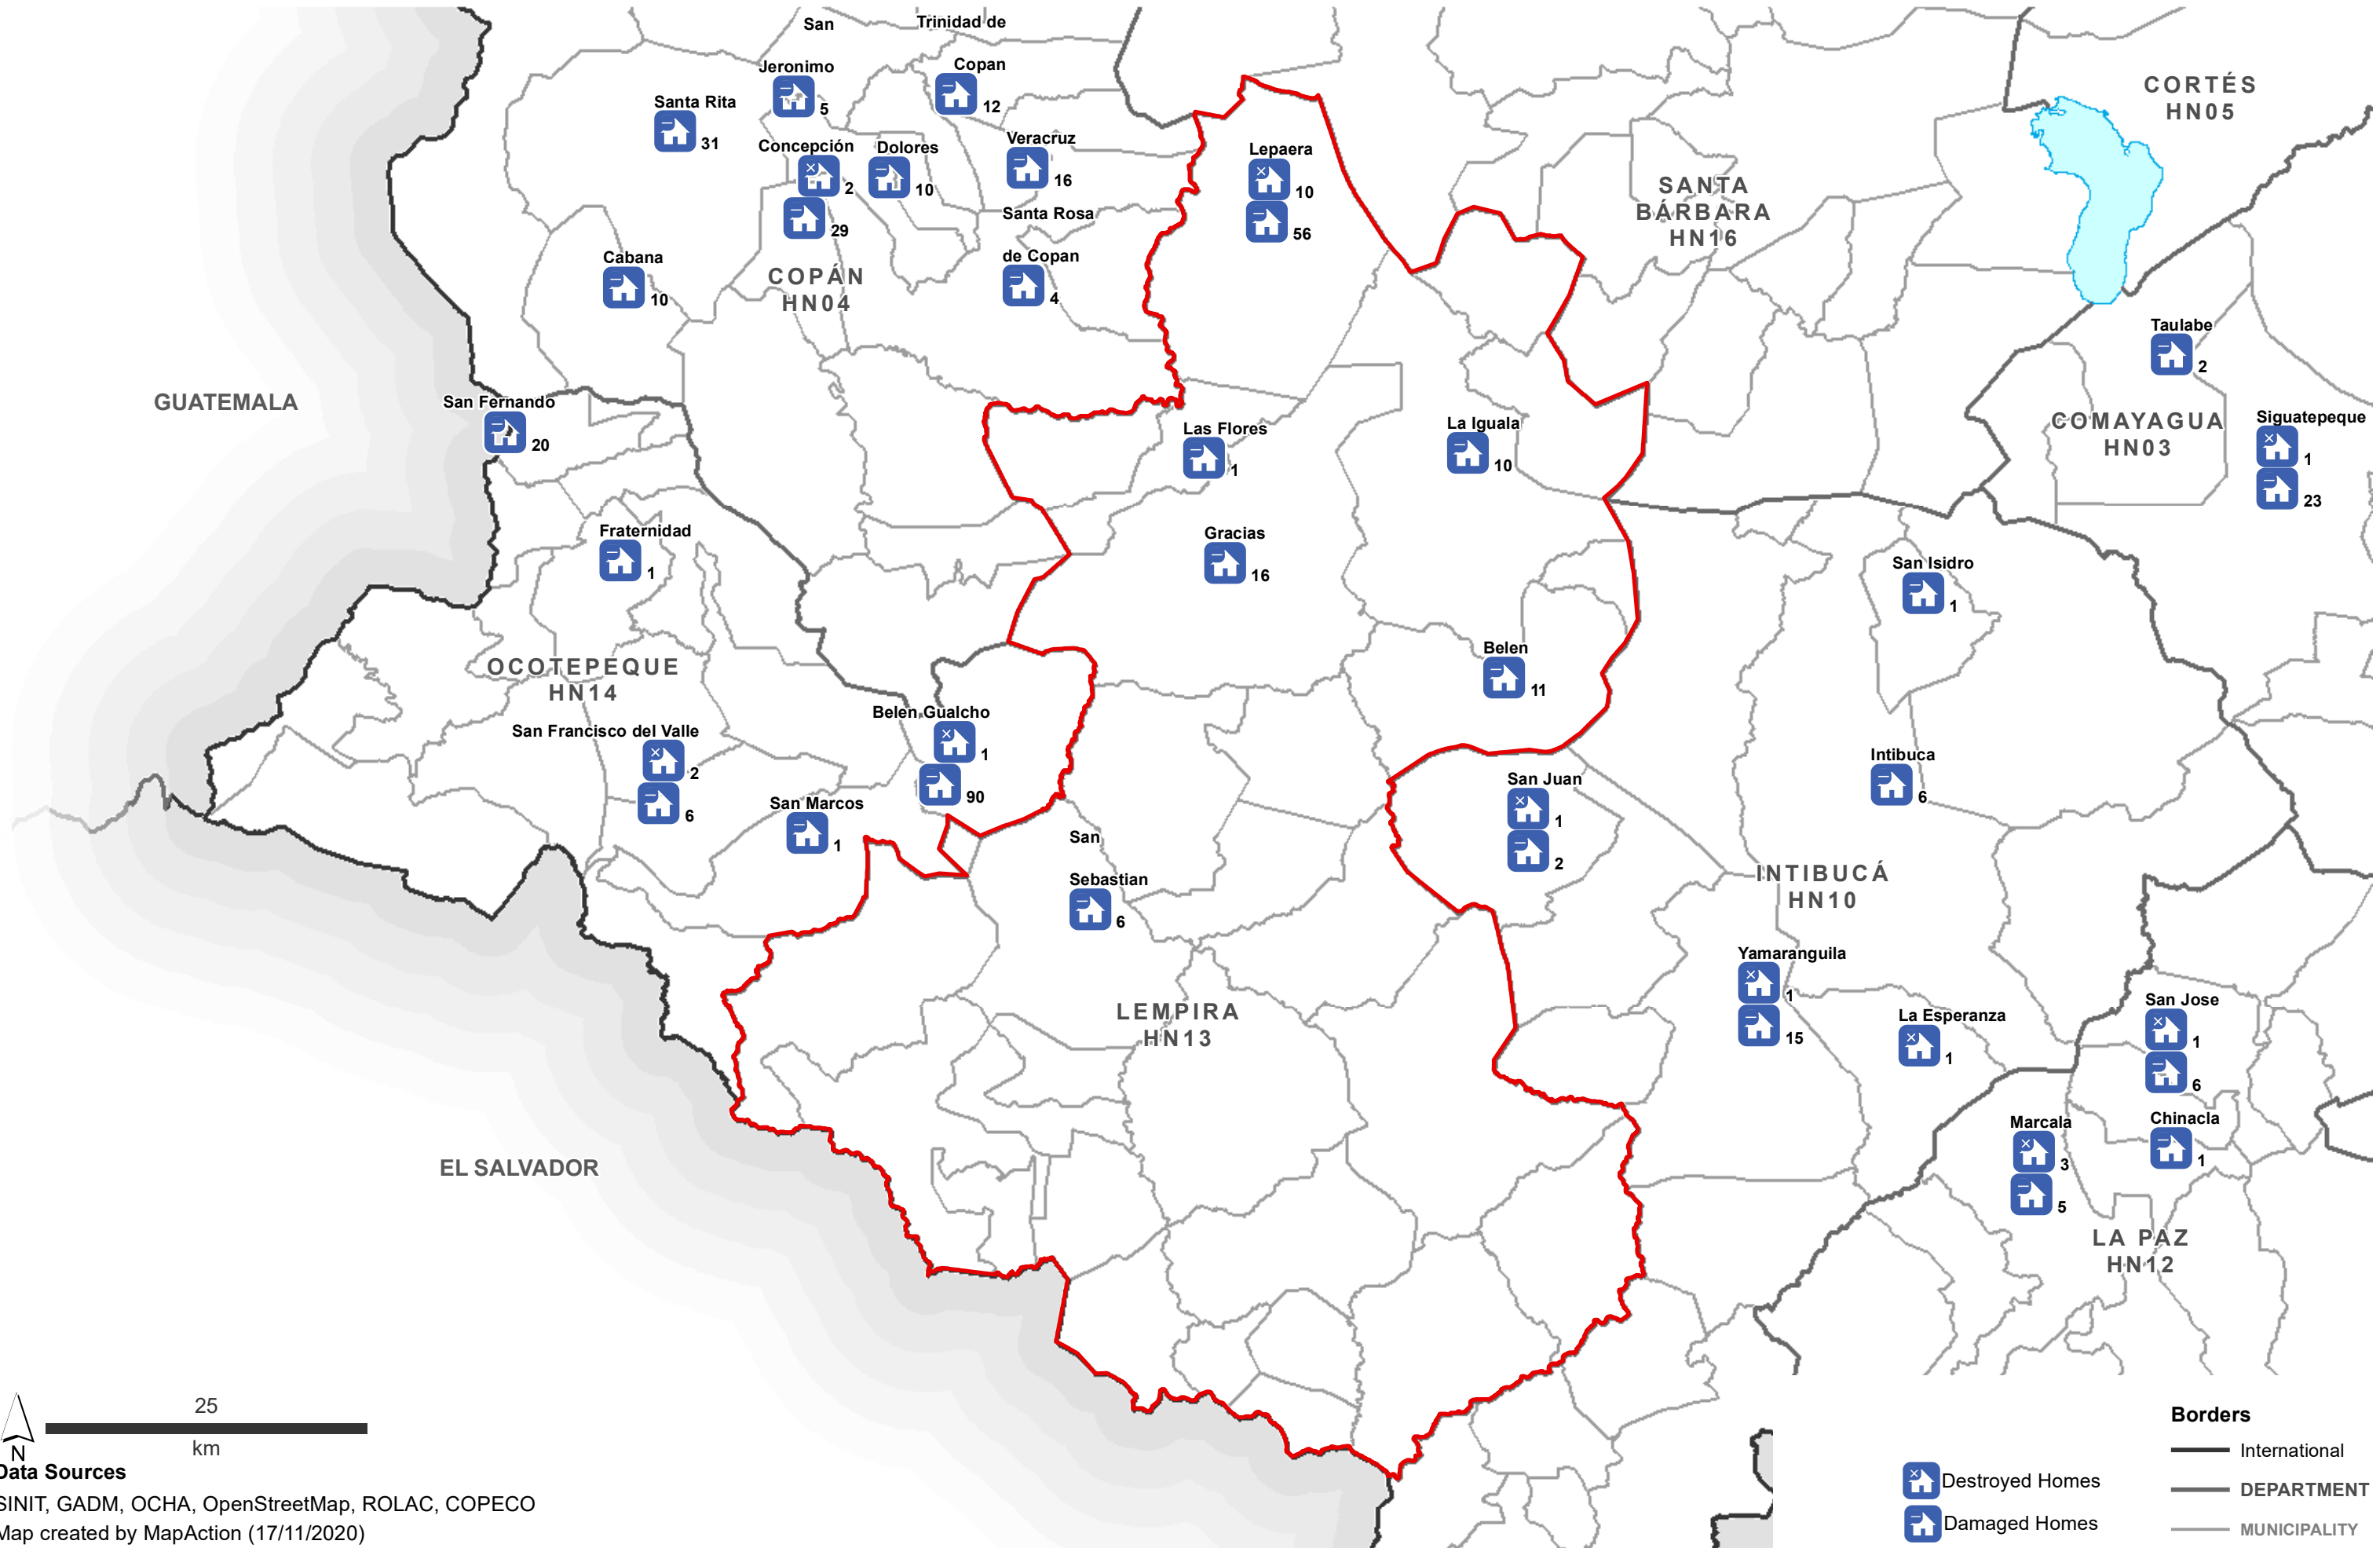

Borders
 — International
 — DEPARTMENT
 — MUNICIPALITY

Destroyed Homes
 Damaged Homes

Destroyed & Damaged Houses in each Municipality - Department: Islas de La Bahia (as at 16 Nov 2020)

Data Sources
SINIT, GADM, OCHA, OpenStreetMap, ROLAC, COPECO
Map created by MapAction (17/11/2020)

Borders

- International
- DEPARTMENT
- MUNICIPALITY

Destroyed Homes

Damaged Homes

Destroyed & Damaged Houses in each Municipality - Department: La Paz (as at 16 Nov 2020)

Data Sources
 SINIT, GADM, OCHA, OpenStreetMap, ROLAC, COPECO
 Map created by MapAction (17/11/2020)

Borders

- International
- DEPARTMENT
- MUNICIPALITY

Destroyed Homes
 Damaged Homes

Destroyed & Damaged Houses in each Municipality - Department: Lempira (as at 16 Nov 2020)

Data Sources
 SINIT, GADM, OCHA, OpenStreetMap, ROLAC, COPECO
 Map created by MapAction (17/11/2020)

Borders
 — International
 — DEPARTMENT
 — MUNICIPALITY

☒ Destroyed Homes
 🏠 Damaged Homes

Destroyed & Damaged Houses in each Municipality - Department: Ocotepeque (as at 16 Nov 2020)

Data Sources
SINIT, GADM, OCHA, OpenStreetMap, ROLAC, COPECO
Map created by MapAction (17/11/2020)