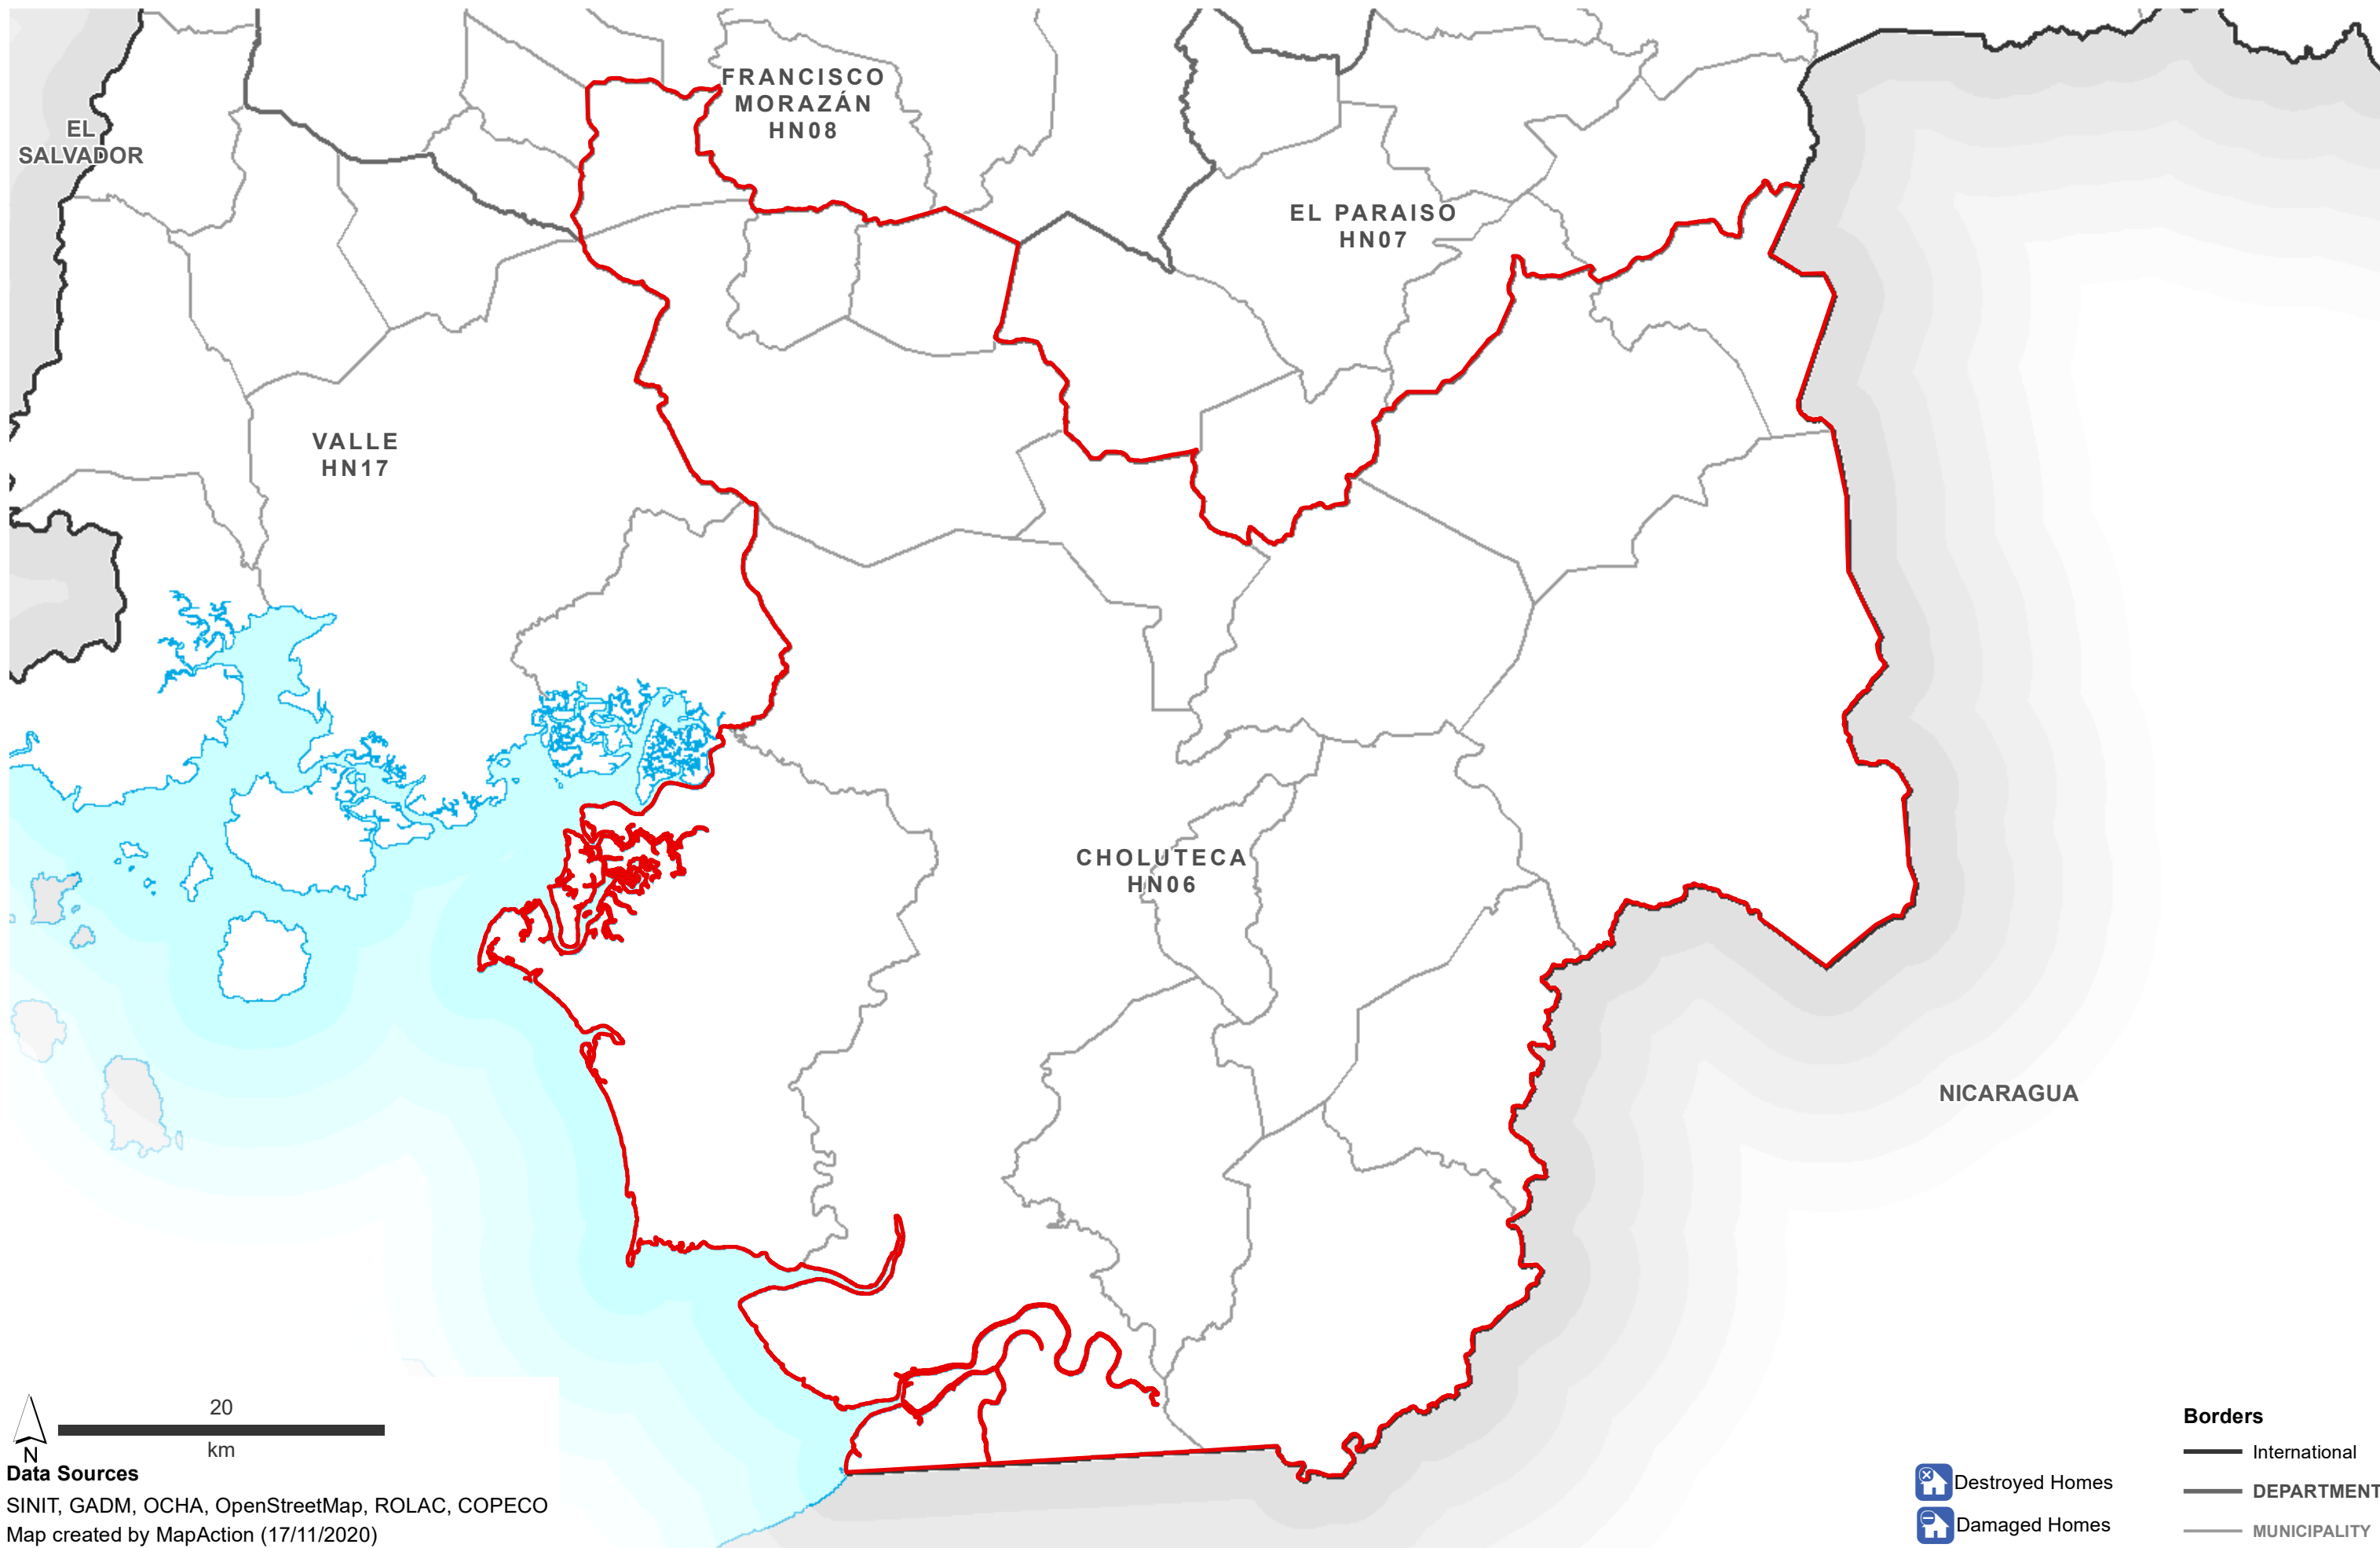

Destroyed & Damaged Houses in each Municipality - Department: Choluteca (as at 16 Nov 2020)

Data Sources
SINIT, GADM, OCHA, OpenStreetMap, ROLAC, COPECO
Map created by MapAction (17/11/2020)

Borders

- International
- DEPARTMENT
- MUNICIPALITY

Destroyed Homes

Damaged Homes