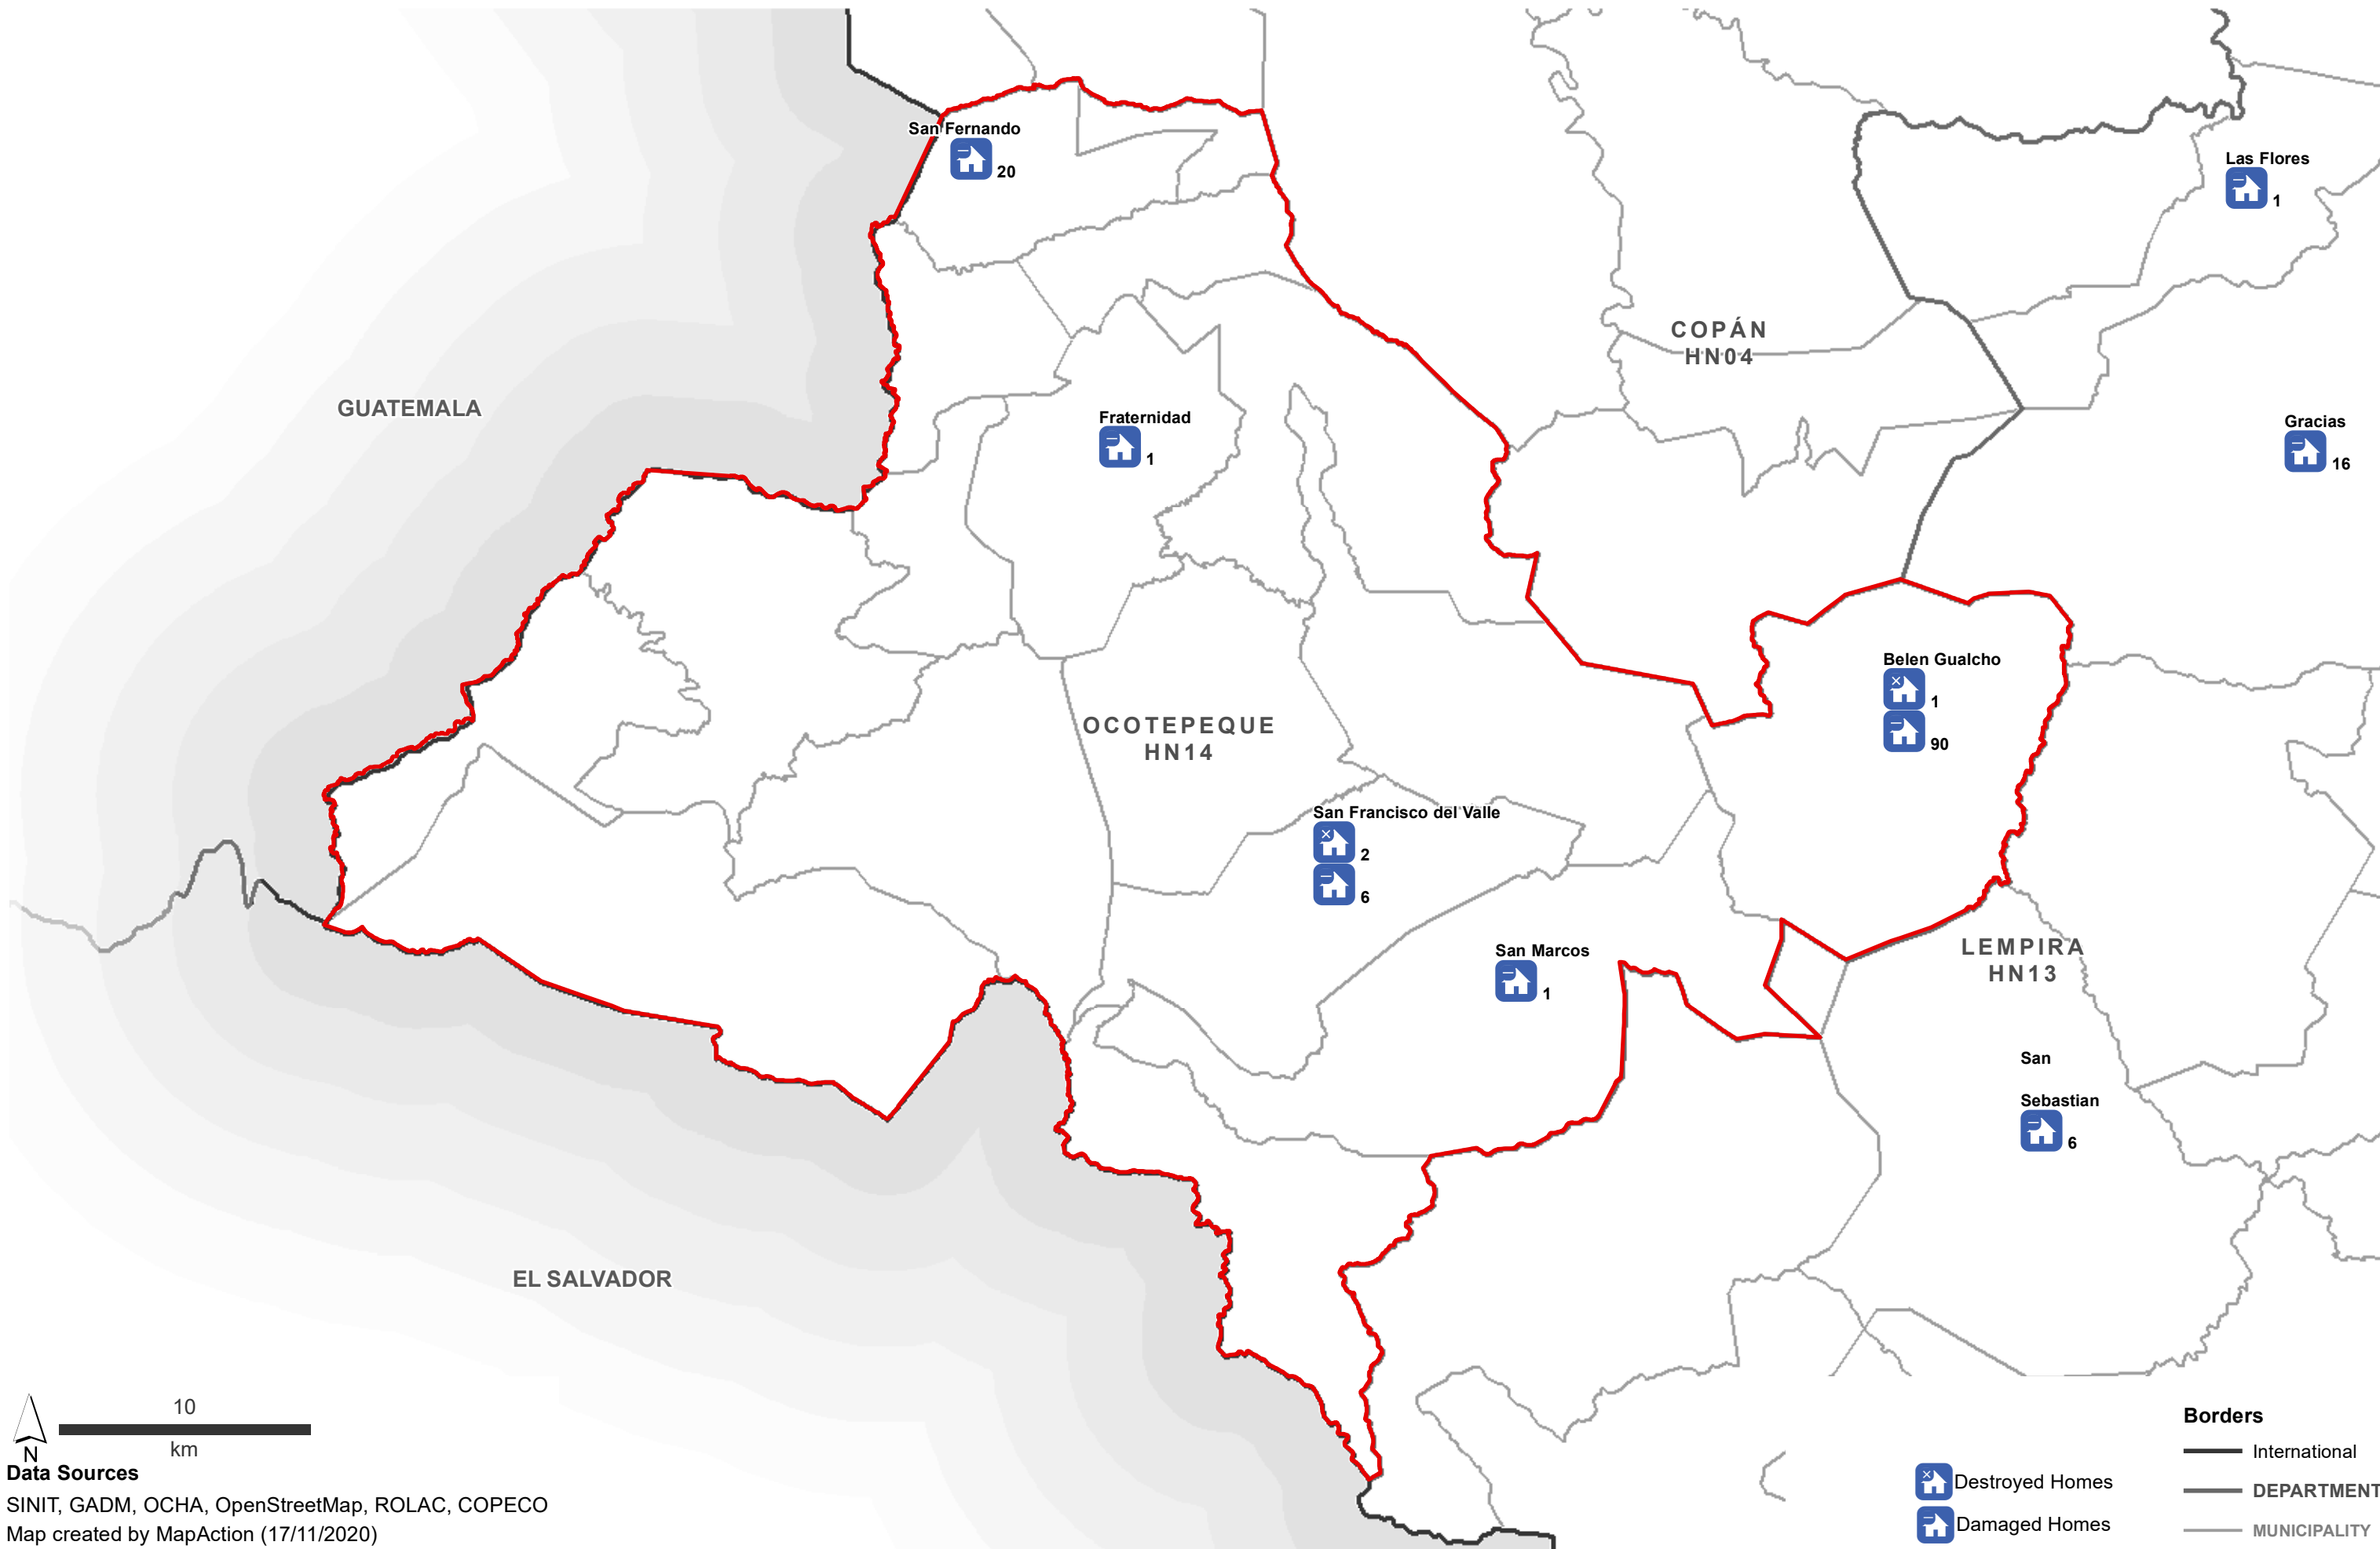

Borders
 — International
 — DEPARTMENT
 — MUNICIPALITY

Destroyed Homes
 Damaged Homes

Destroyed & Damaged Houses in each Municipality - Department: Islas de La Bahia (as at 16 Nov 2020)

Data Sources
SINIT, GADM, OCHA, OpenStreetMap, ROLAC, COPECO
Map created by MapAction (17/11/2020)

Borders

- International
- DEPARTMENT
- MUNICIPALITY

Destroyed Homes
 Damaged Homes

Destroyed & Damaged Houses in each Municipality - Department: Lempira (as at 16 Nov 2020)

Data Sources
 SINIT, GADM, OCHA, OpenStreetMap, ROLAC, COPECO
 Map created by MapAction (17/11/2020)

Borders
 — International
 — DEPARTMENT
 — MUNICIPALITY

☒ Destroyed Homes
 🏠 Damaged Homes

Destroyed & Damaged Houses in each Municipality - Department: Ocotepeque (as at 16 Nov 2020)

Data Sources
SINIT, GADM, OCHA, OpenStreetMap, ROLAC, COPECO
Map created by MapAction (17/11/2020)

Borders

- International
- DEPARTMENT
- MUNICIPALITY

Destroyed Homes

Damaged Homes

Destroyed & Damaged Houses in each Municipality - Department: Olancho (as at 16 Nov 2020)

Data Sources
 SINIT, GADM, OCHA, OpenStreetMap, ROLAC, COPECO
 Map created by MapAction (17/11/2020)