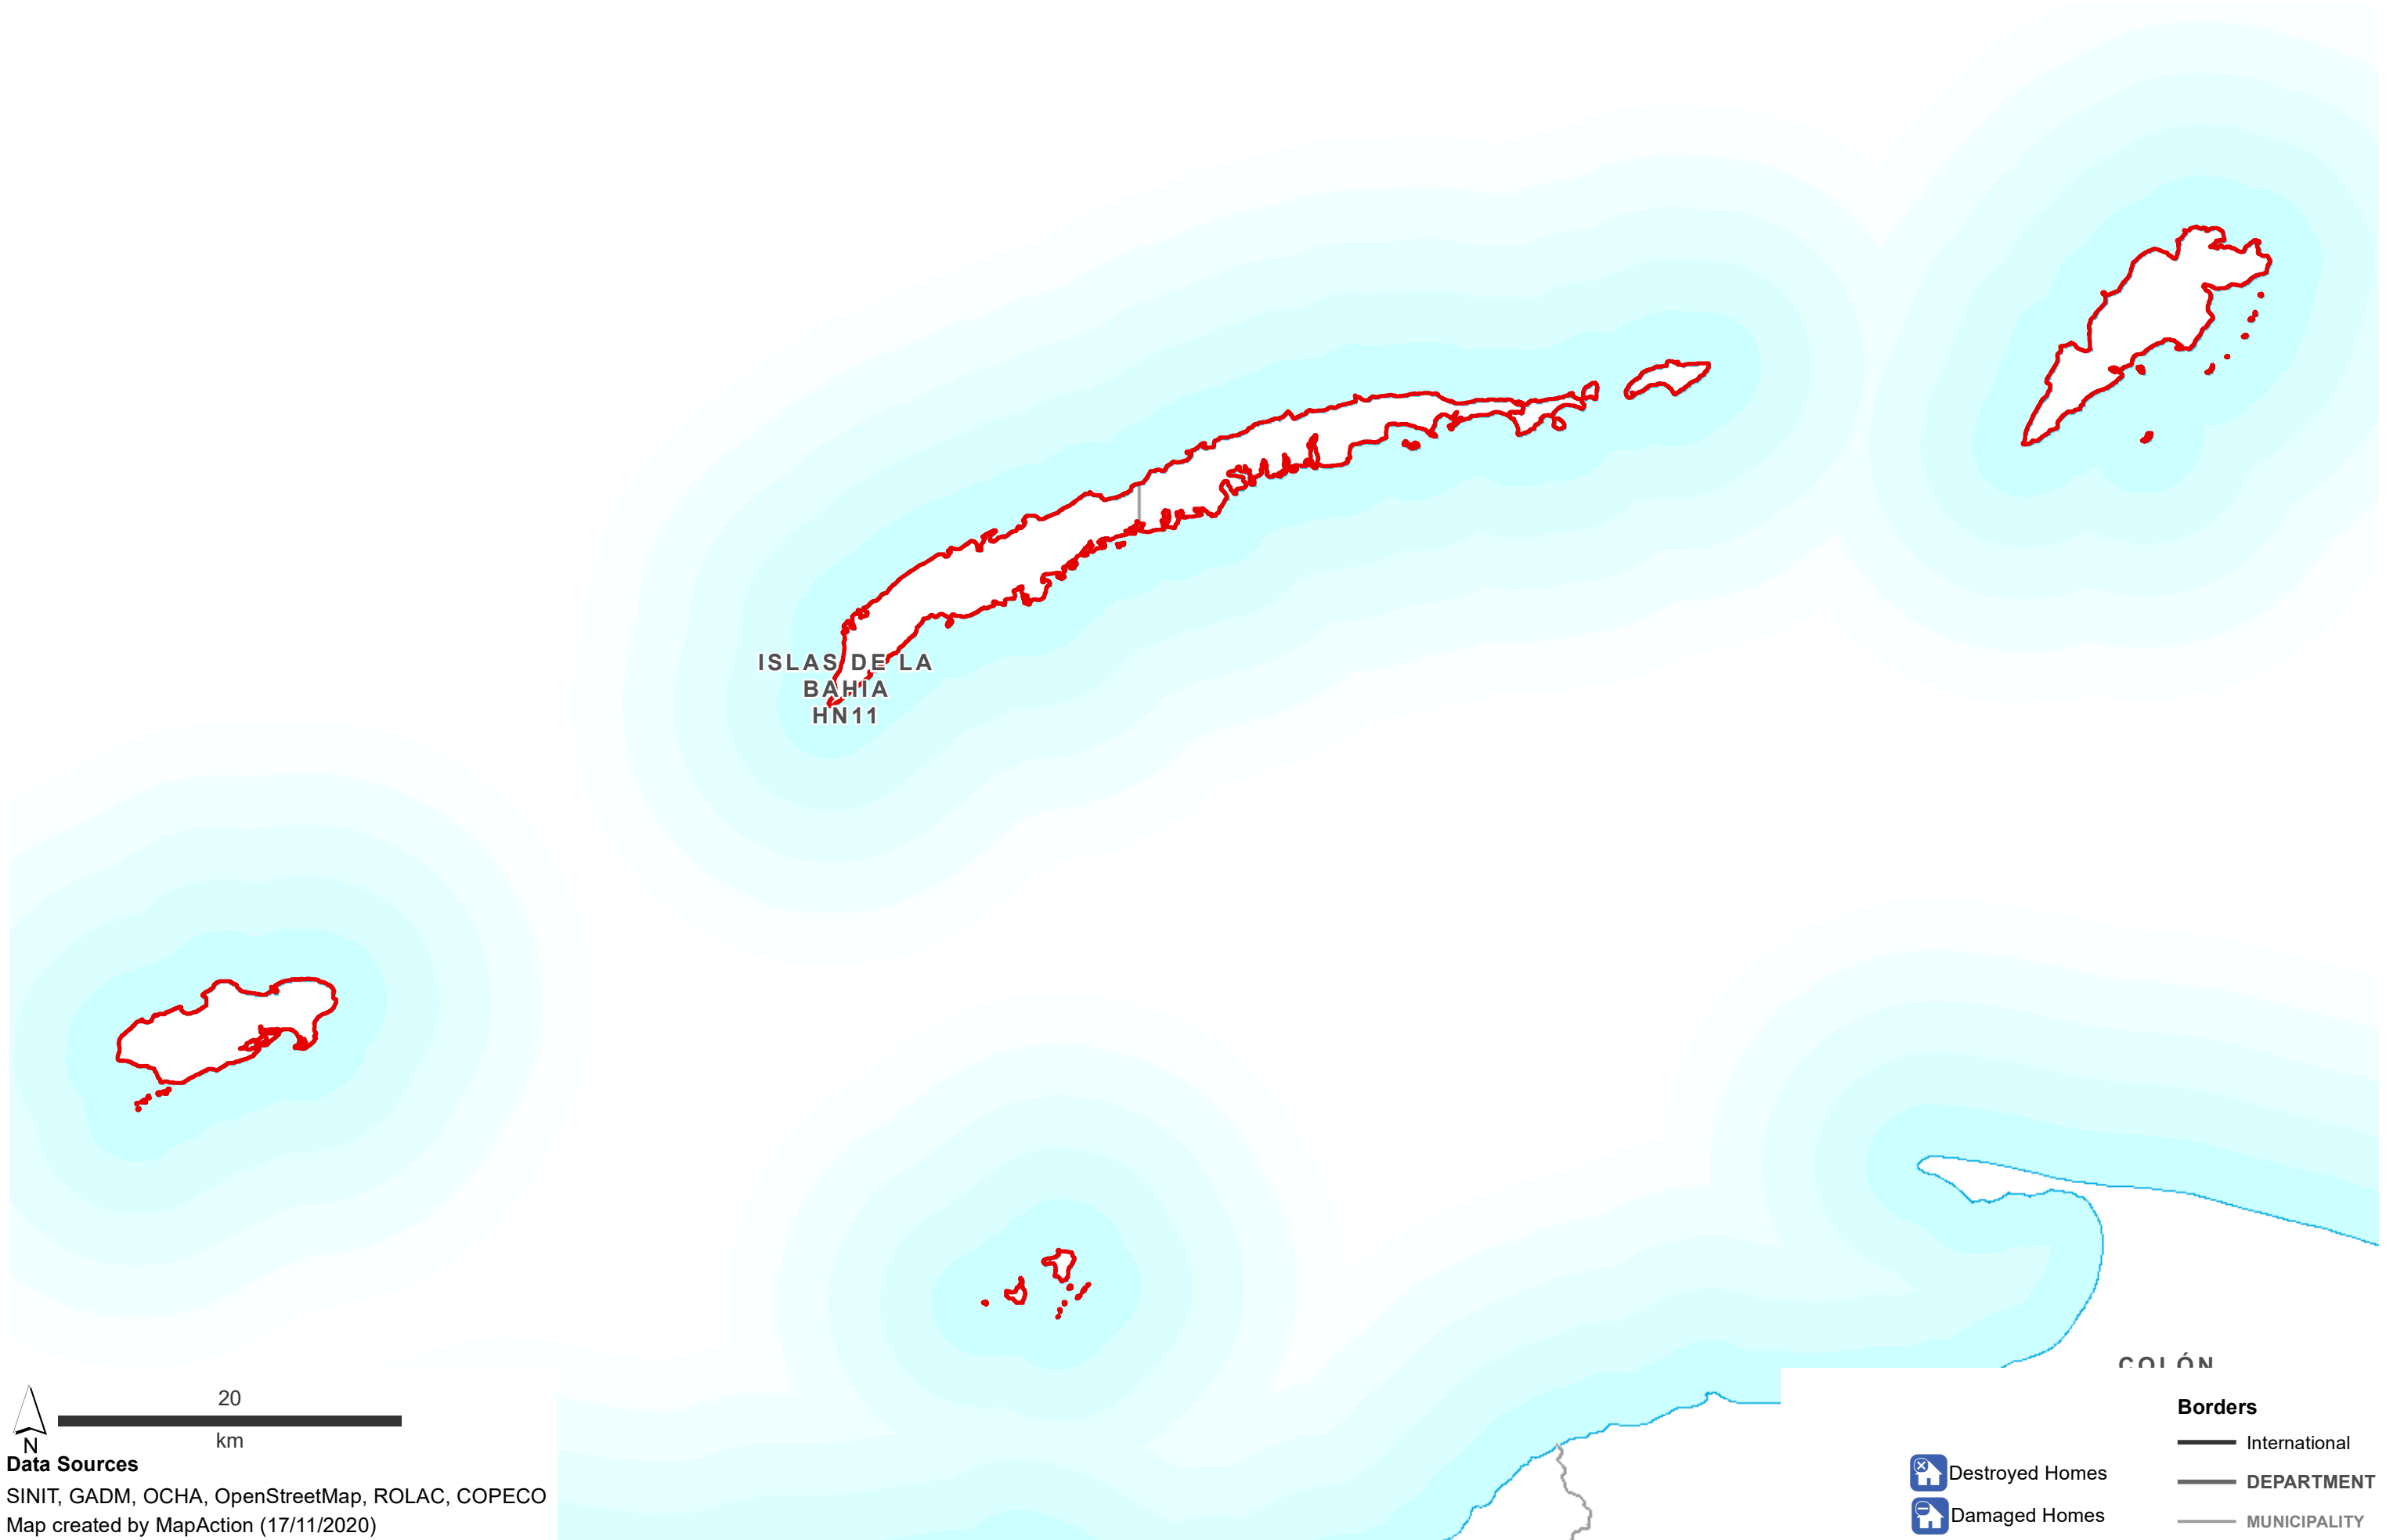

Destroyed & Damaged Houses in each Municipality - Department: Atlántida (as at 16 Nov 2020)

Data Sources
 SINIT, GADM, OCHA, OpenStreetMap, ROLAC, COPECO
 Map created by MapAction (17/11/2020)

Borders
 — International
 — DEPARTMENT
 — MUNICIPALITY

Borders

- International
- DEPARTMENT
- MUNICIPALITY

Destroyed Homes

Damaged Homes

Destroyed & Damaged Houses in each Municipality - Department: Intibucá (as at 16 Nov 2020)

Data Sources
 SINIT, GADM, OCHA, OpenStreetMap, ROLAC, COPECO
 Map created by MapAction (17/11/2020)

Borders
 — International
 — DEPARTMENT
 — MUNICIPALITY

Destroyed Homes
 Damaged Homes

Destroyed & Damaged Houses in each Municipality - Department: Islas de La Bahia (as at 16 Nov 2020)

Data Sources
SINIT, GADM, OCHA, OpenStreetMap, ROLAC, COPECO
Map created by MapAction (17/11/2020)

Borders

- International
- DEPARTMENT
- MUNICIPALITY

Destroyed Homes
 Damaged Homes

Destroyed & Damaged Houses in each Municipality - Department: Lempira (as at 16 Nov 2020)

Data Sources
 SINIT, GADM, OCHA, OpenStreetMap, ROLAC, COPECO
 Map created by MapAction (17/11/2020)