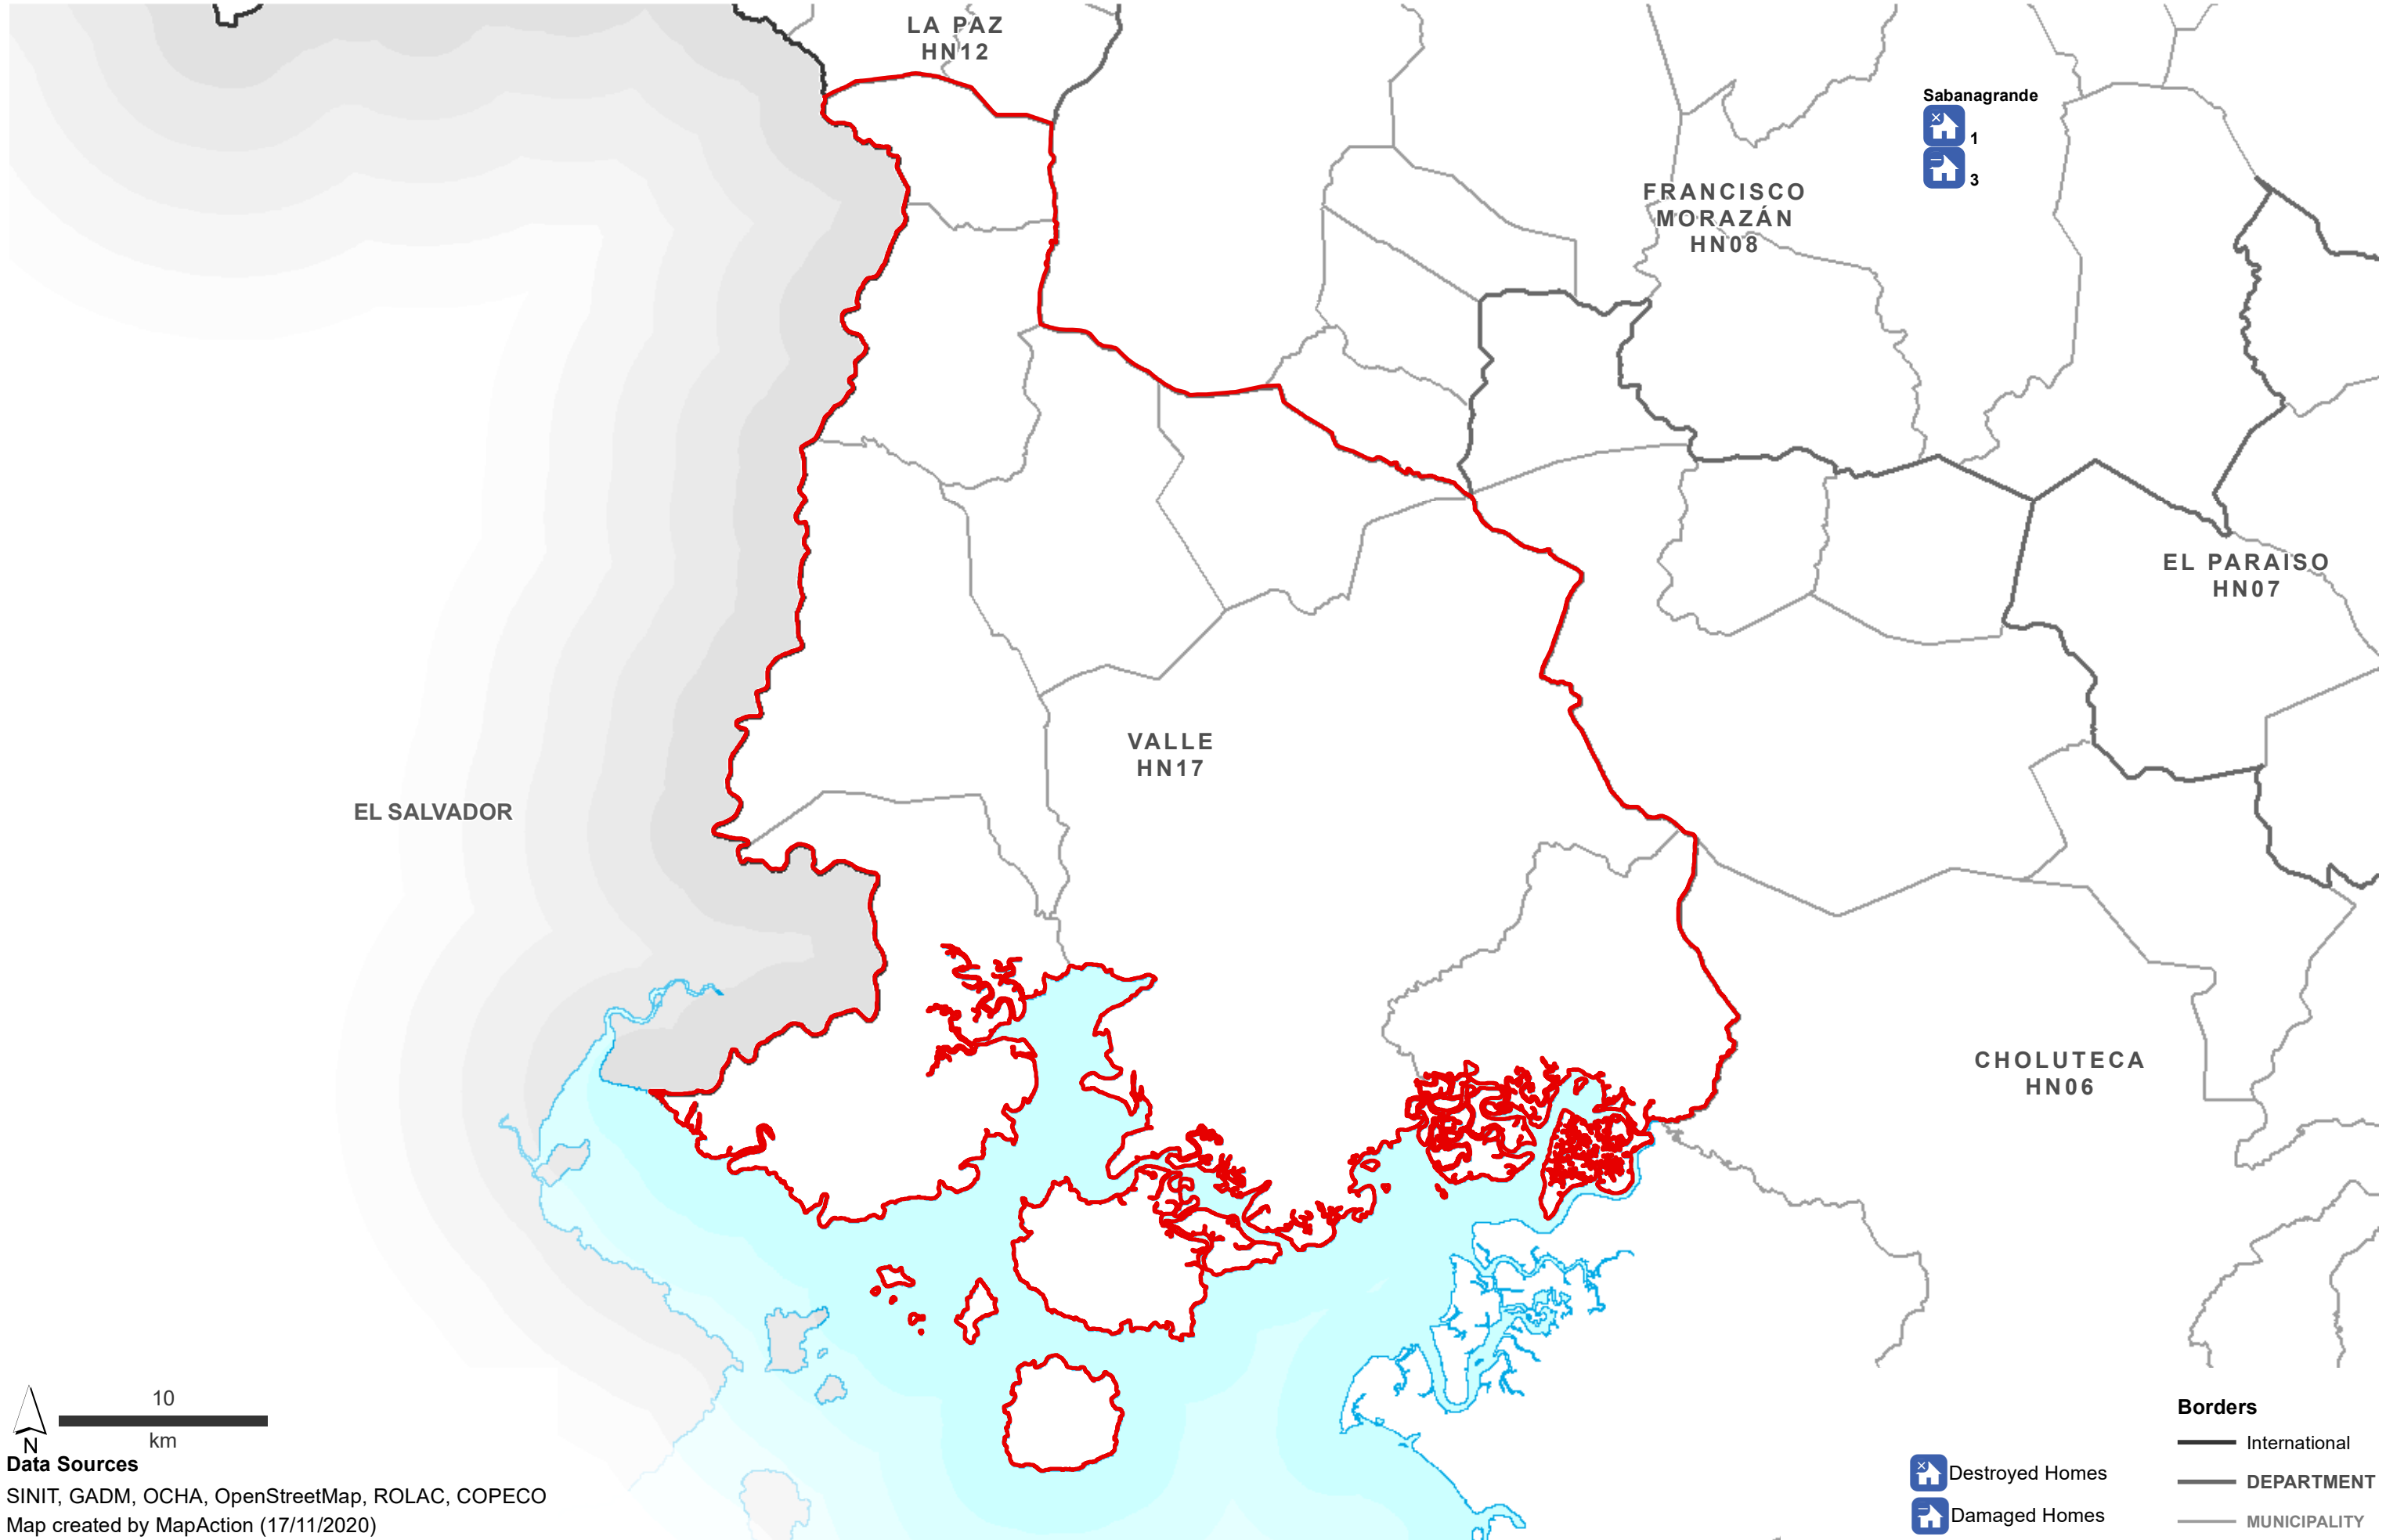

Destroyed & Damaged Houses in each Municipality - Department: Valle (as at 16 Nov 2020)