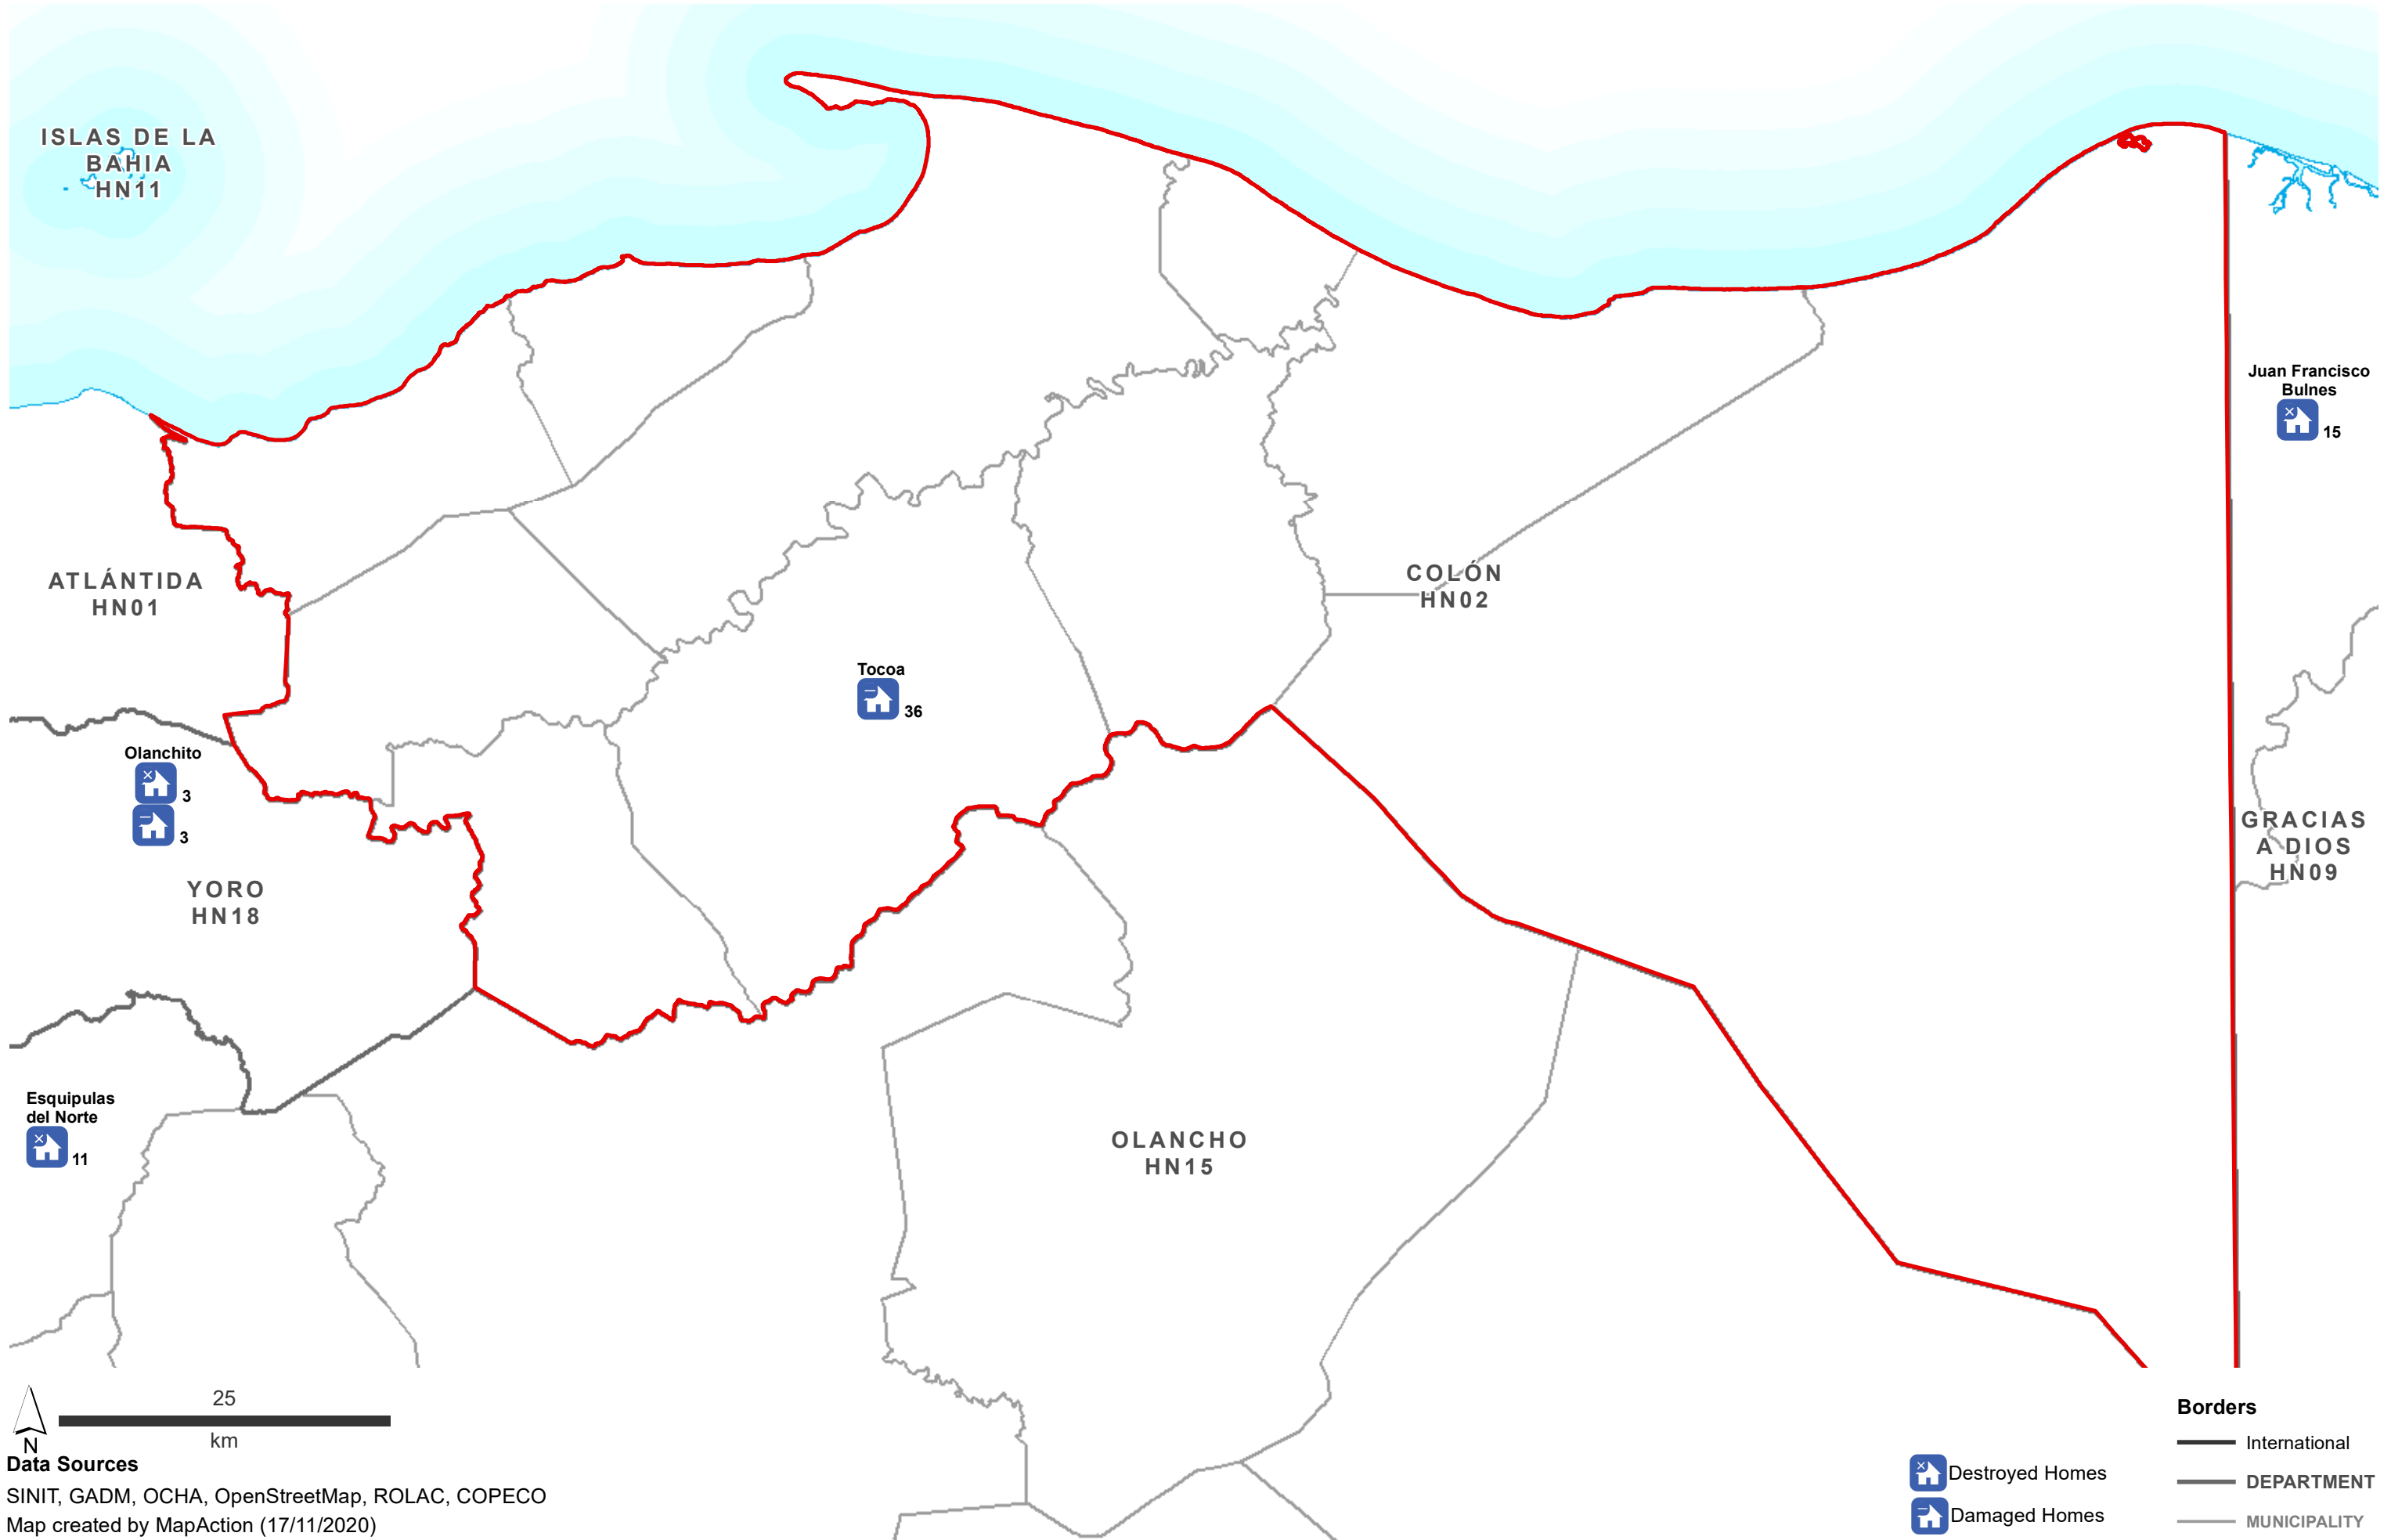

Destroyed & Damaged Houses in each Municipality - Department: Colón (as at 16 Nov 2020)