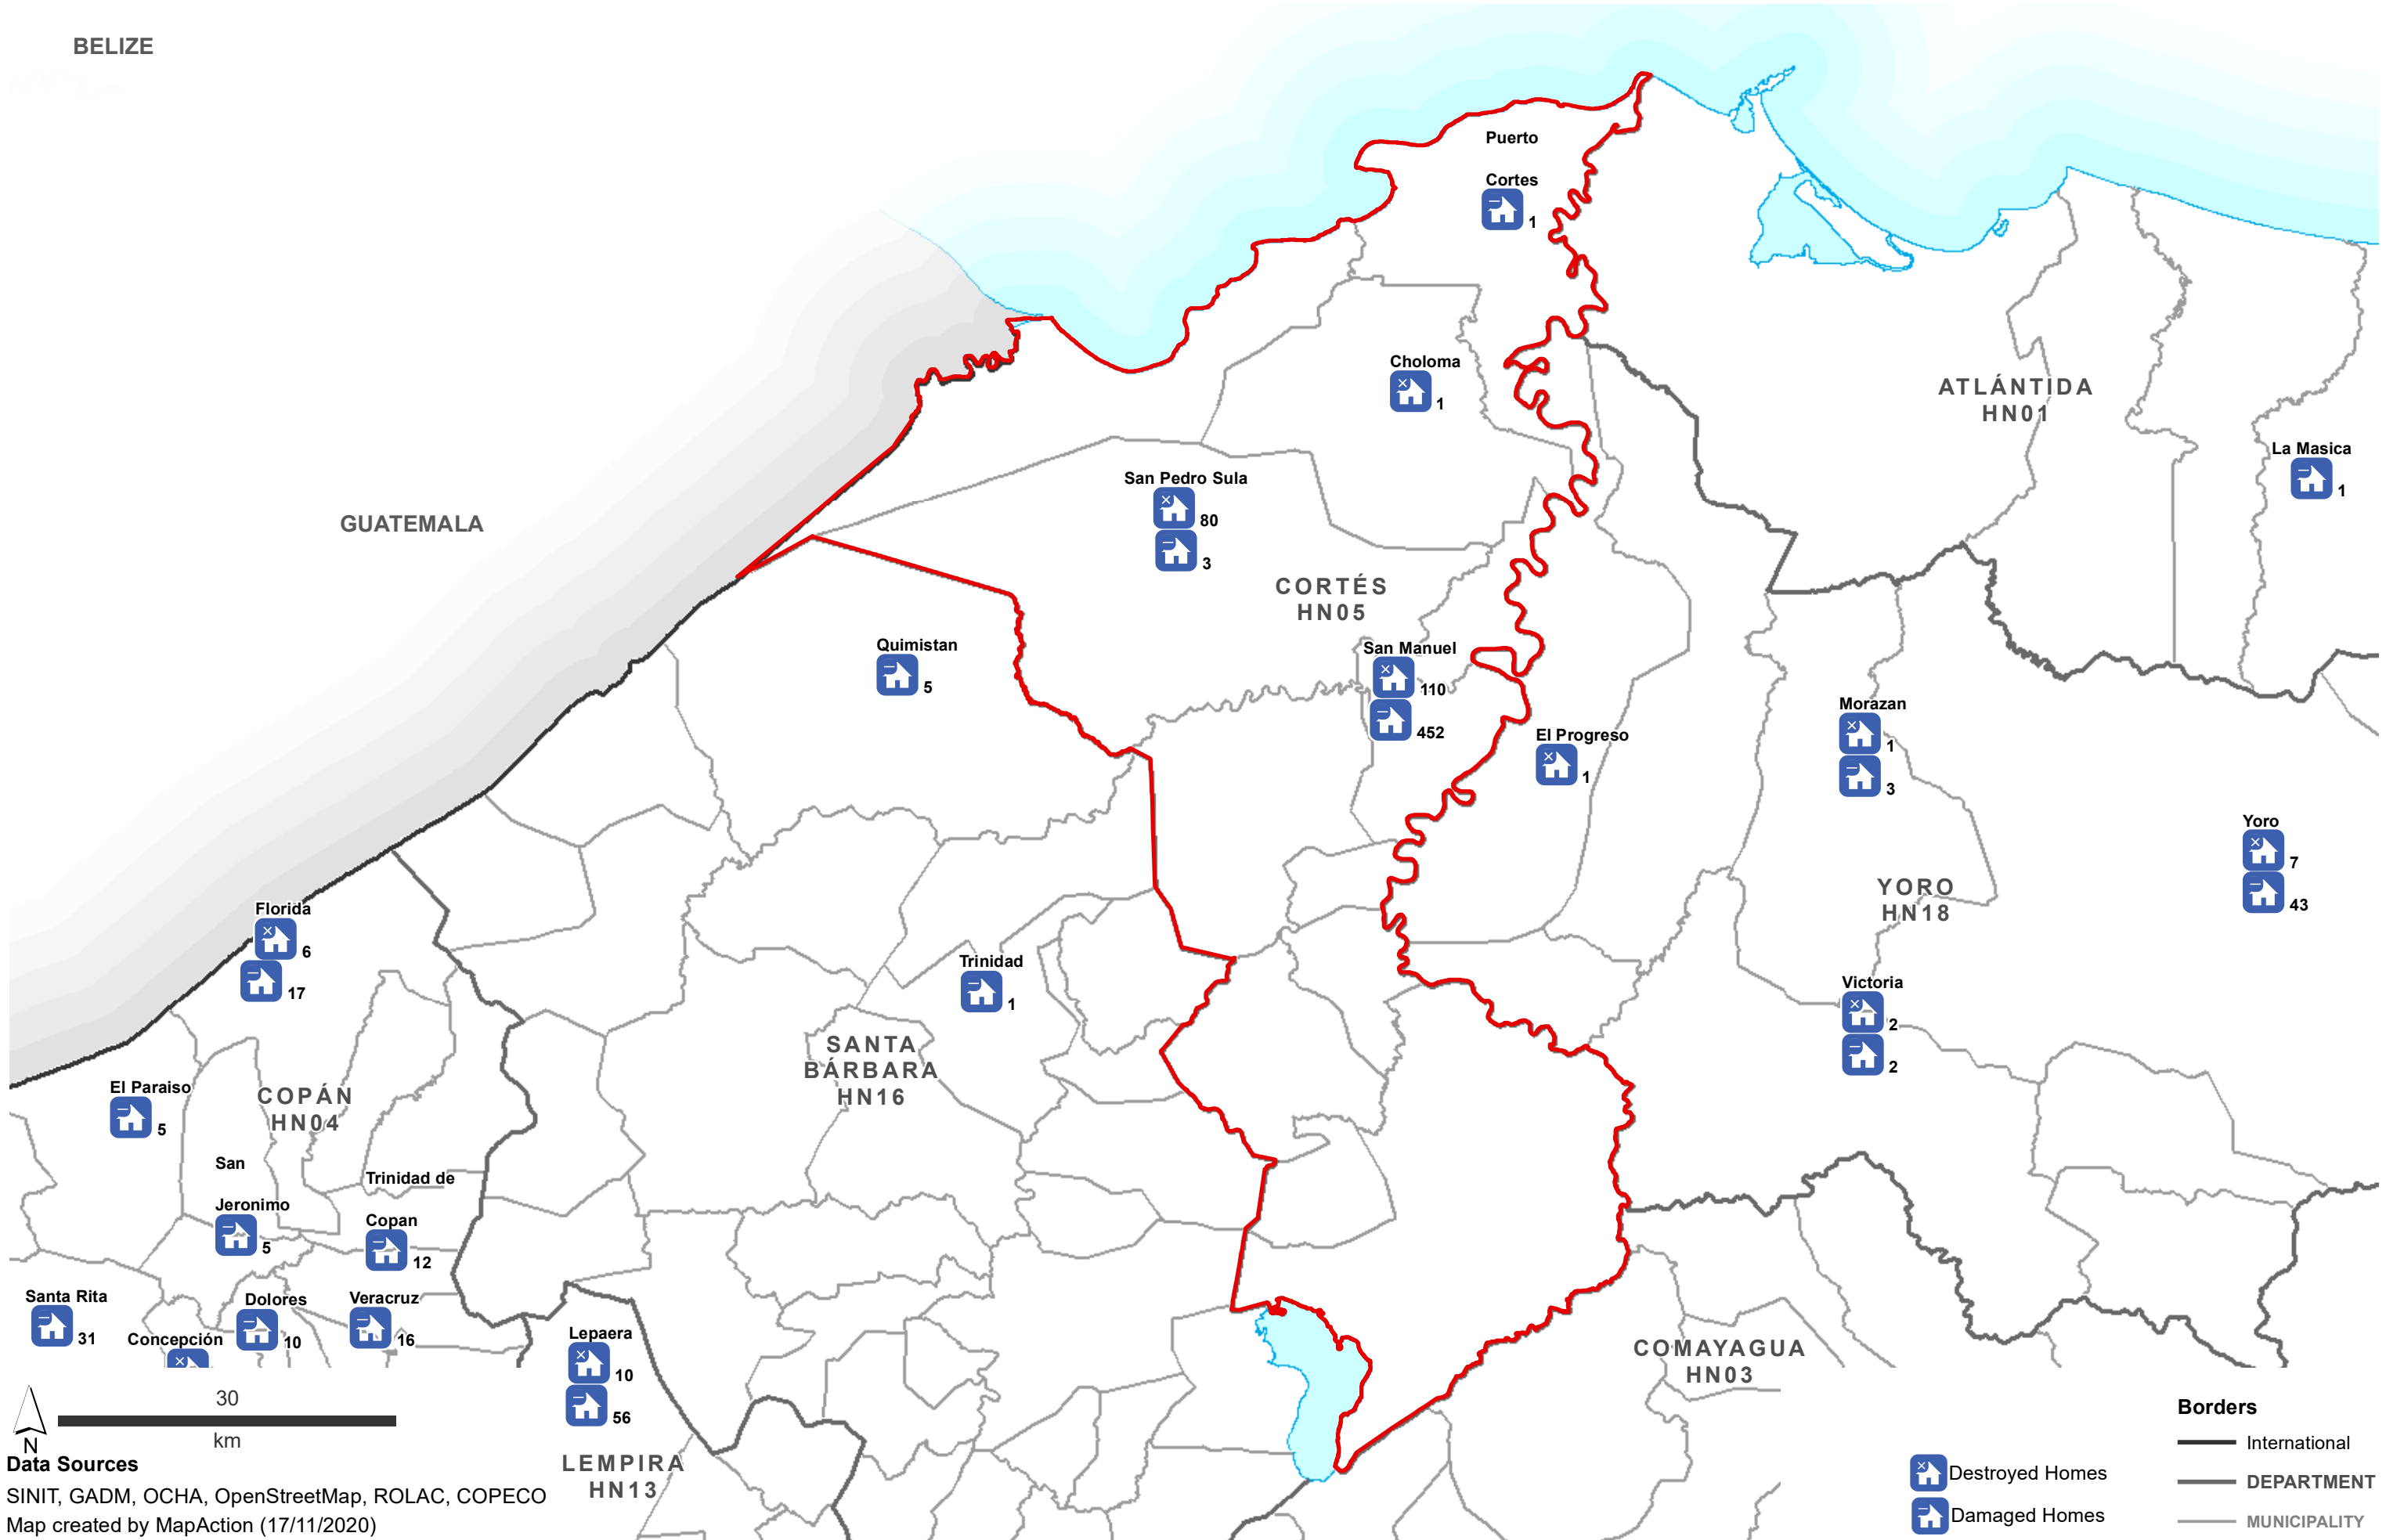

Destroyed & Damaged Houses in each Municipality - Department: Cortés (as at 16 Nov 2020)

BELIZE

GUATEMALA

Data Sources
SINIT, GADM, OCHA, OpenStreetMap, ROLAC, COPECO
Map created by MapAction (17/11/2020)

Borders
— International
— DEPARTMENT
— MUNICIPALITY

🏠 Destroyed Homes
🏠 Damaged Homes