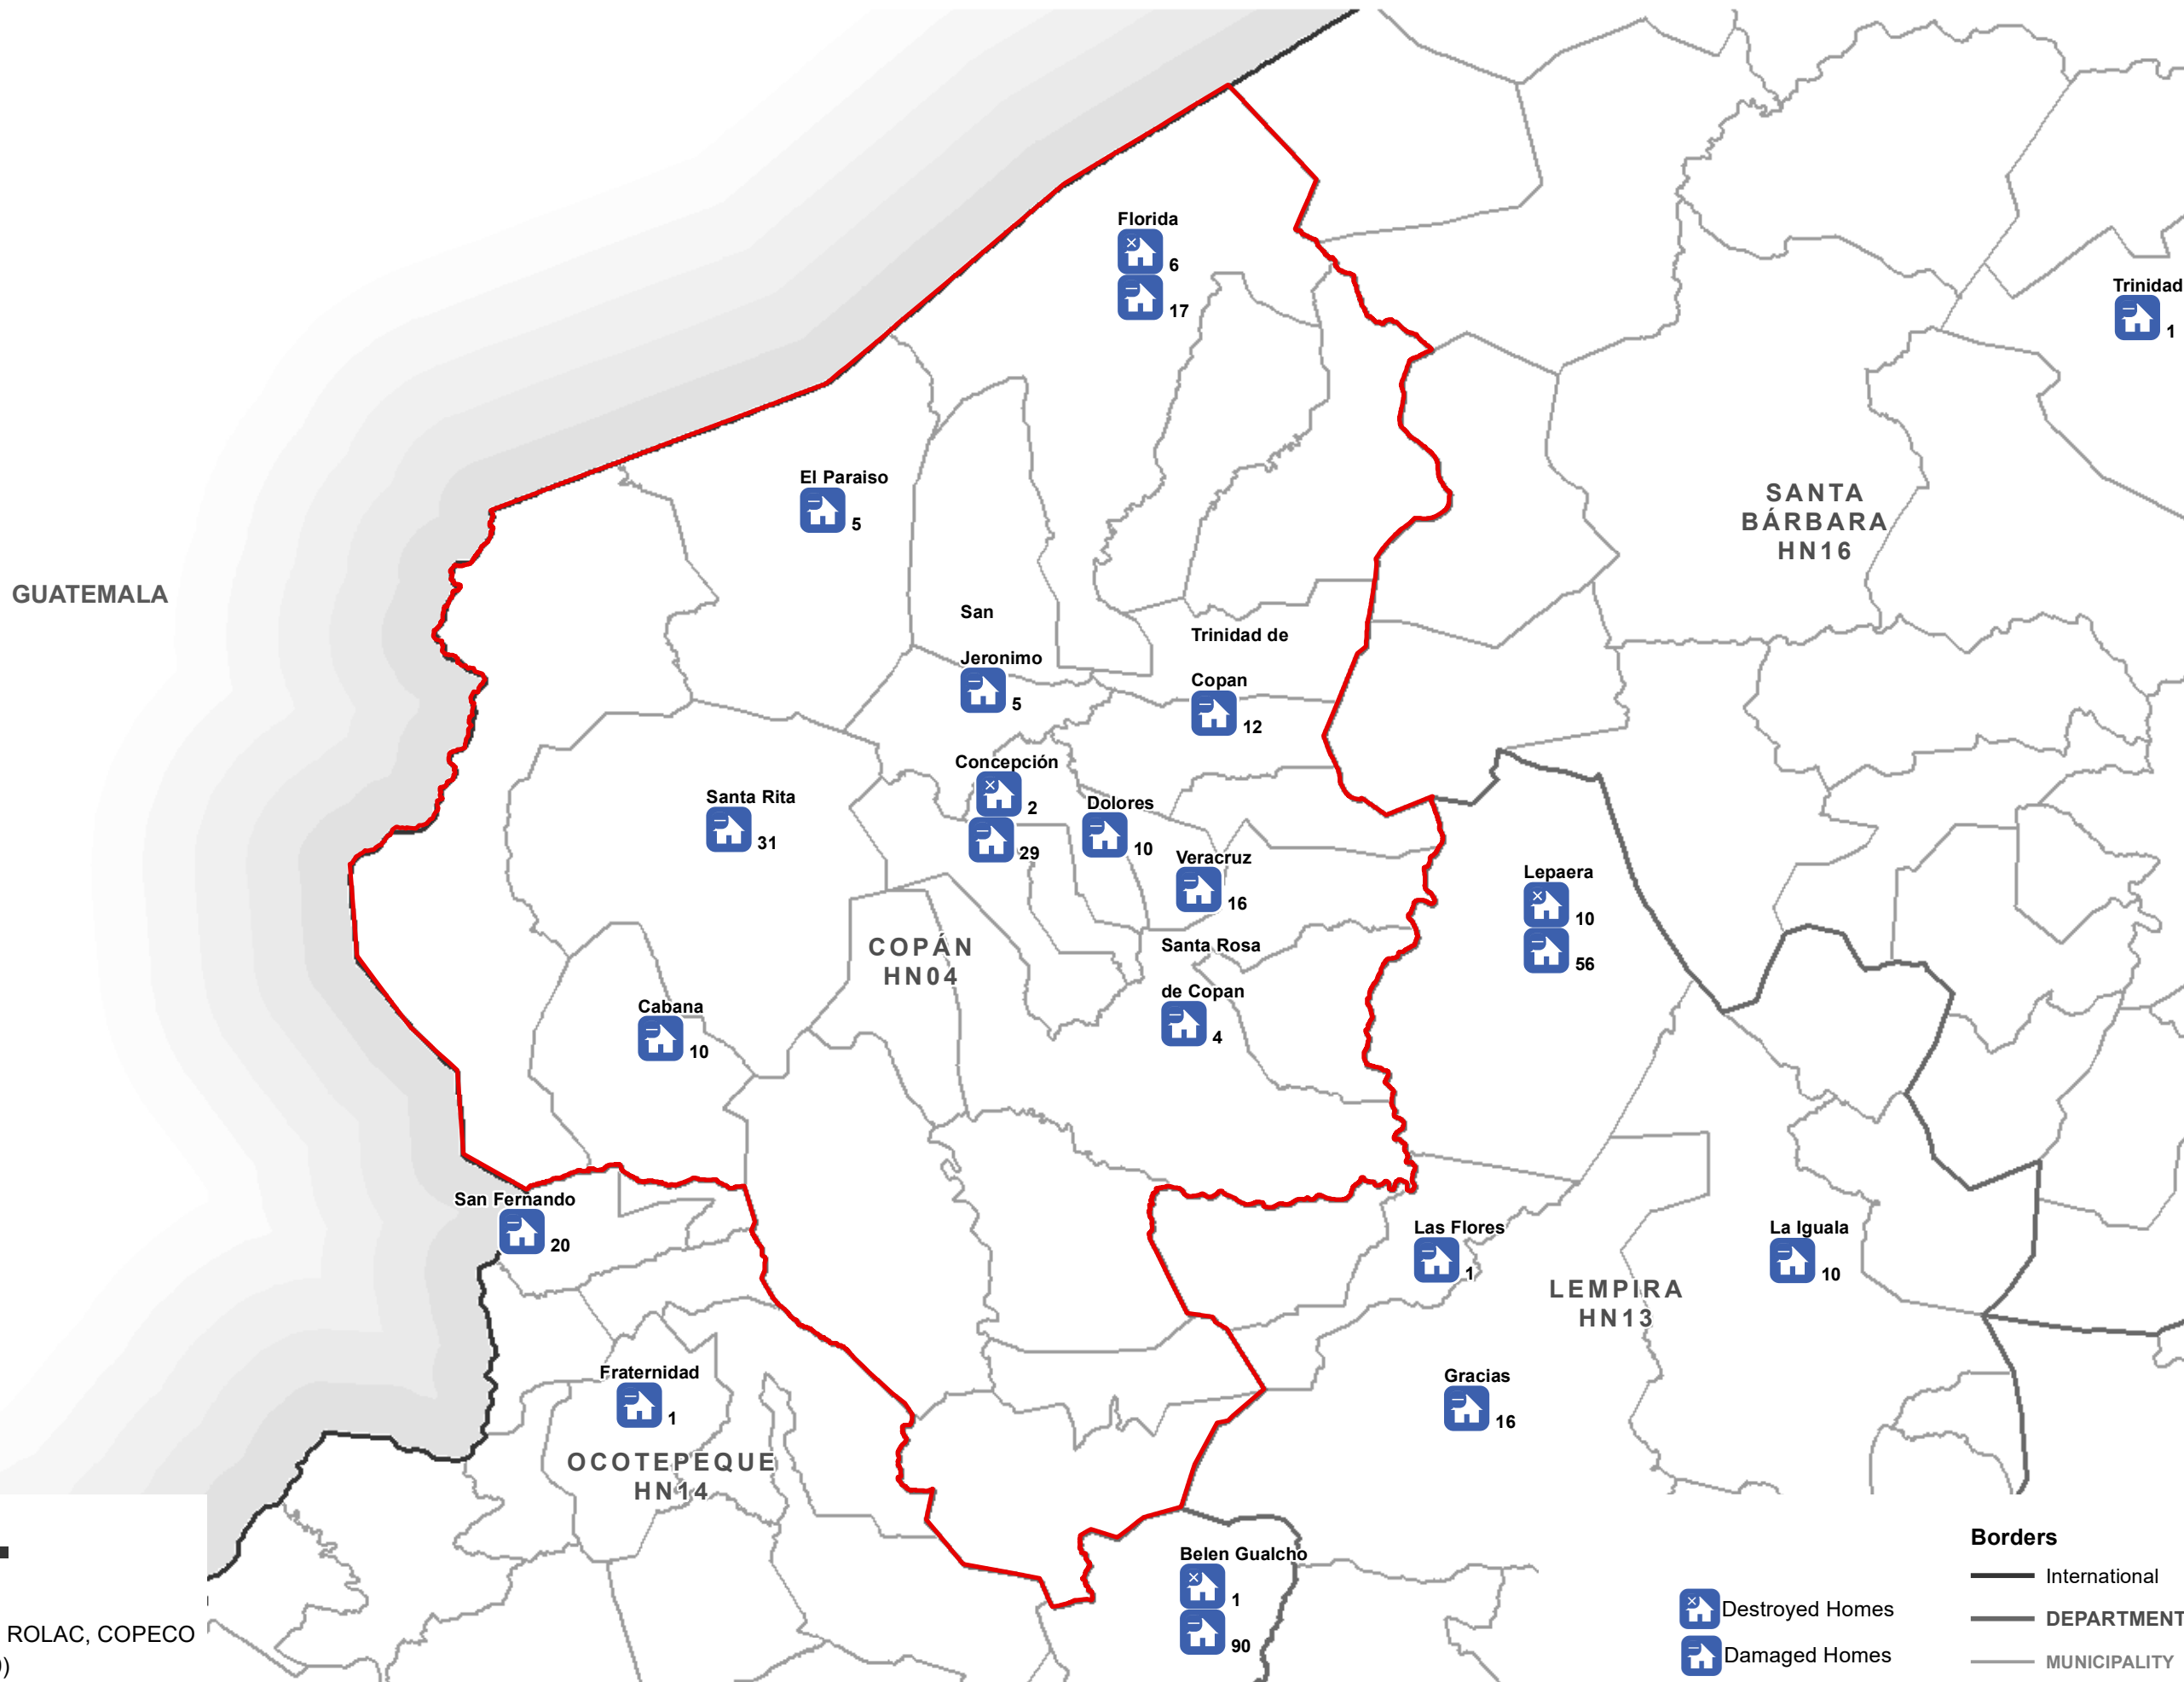

Destroyed & Damaged Houses in each Municipality - Department: Copán (as at 16 Nov 2020)

Data Sources
SINIT, GADM, OCHA, OpenStreetMap, ROLAC, COPECO
Map created by MapAction (17/11/2020)

Borders

- International
- DEPARTMENT
- MUNICIPALITY

Destroyed Homes
Damaged Homes