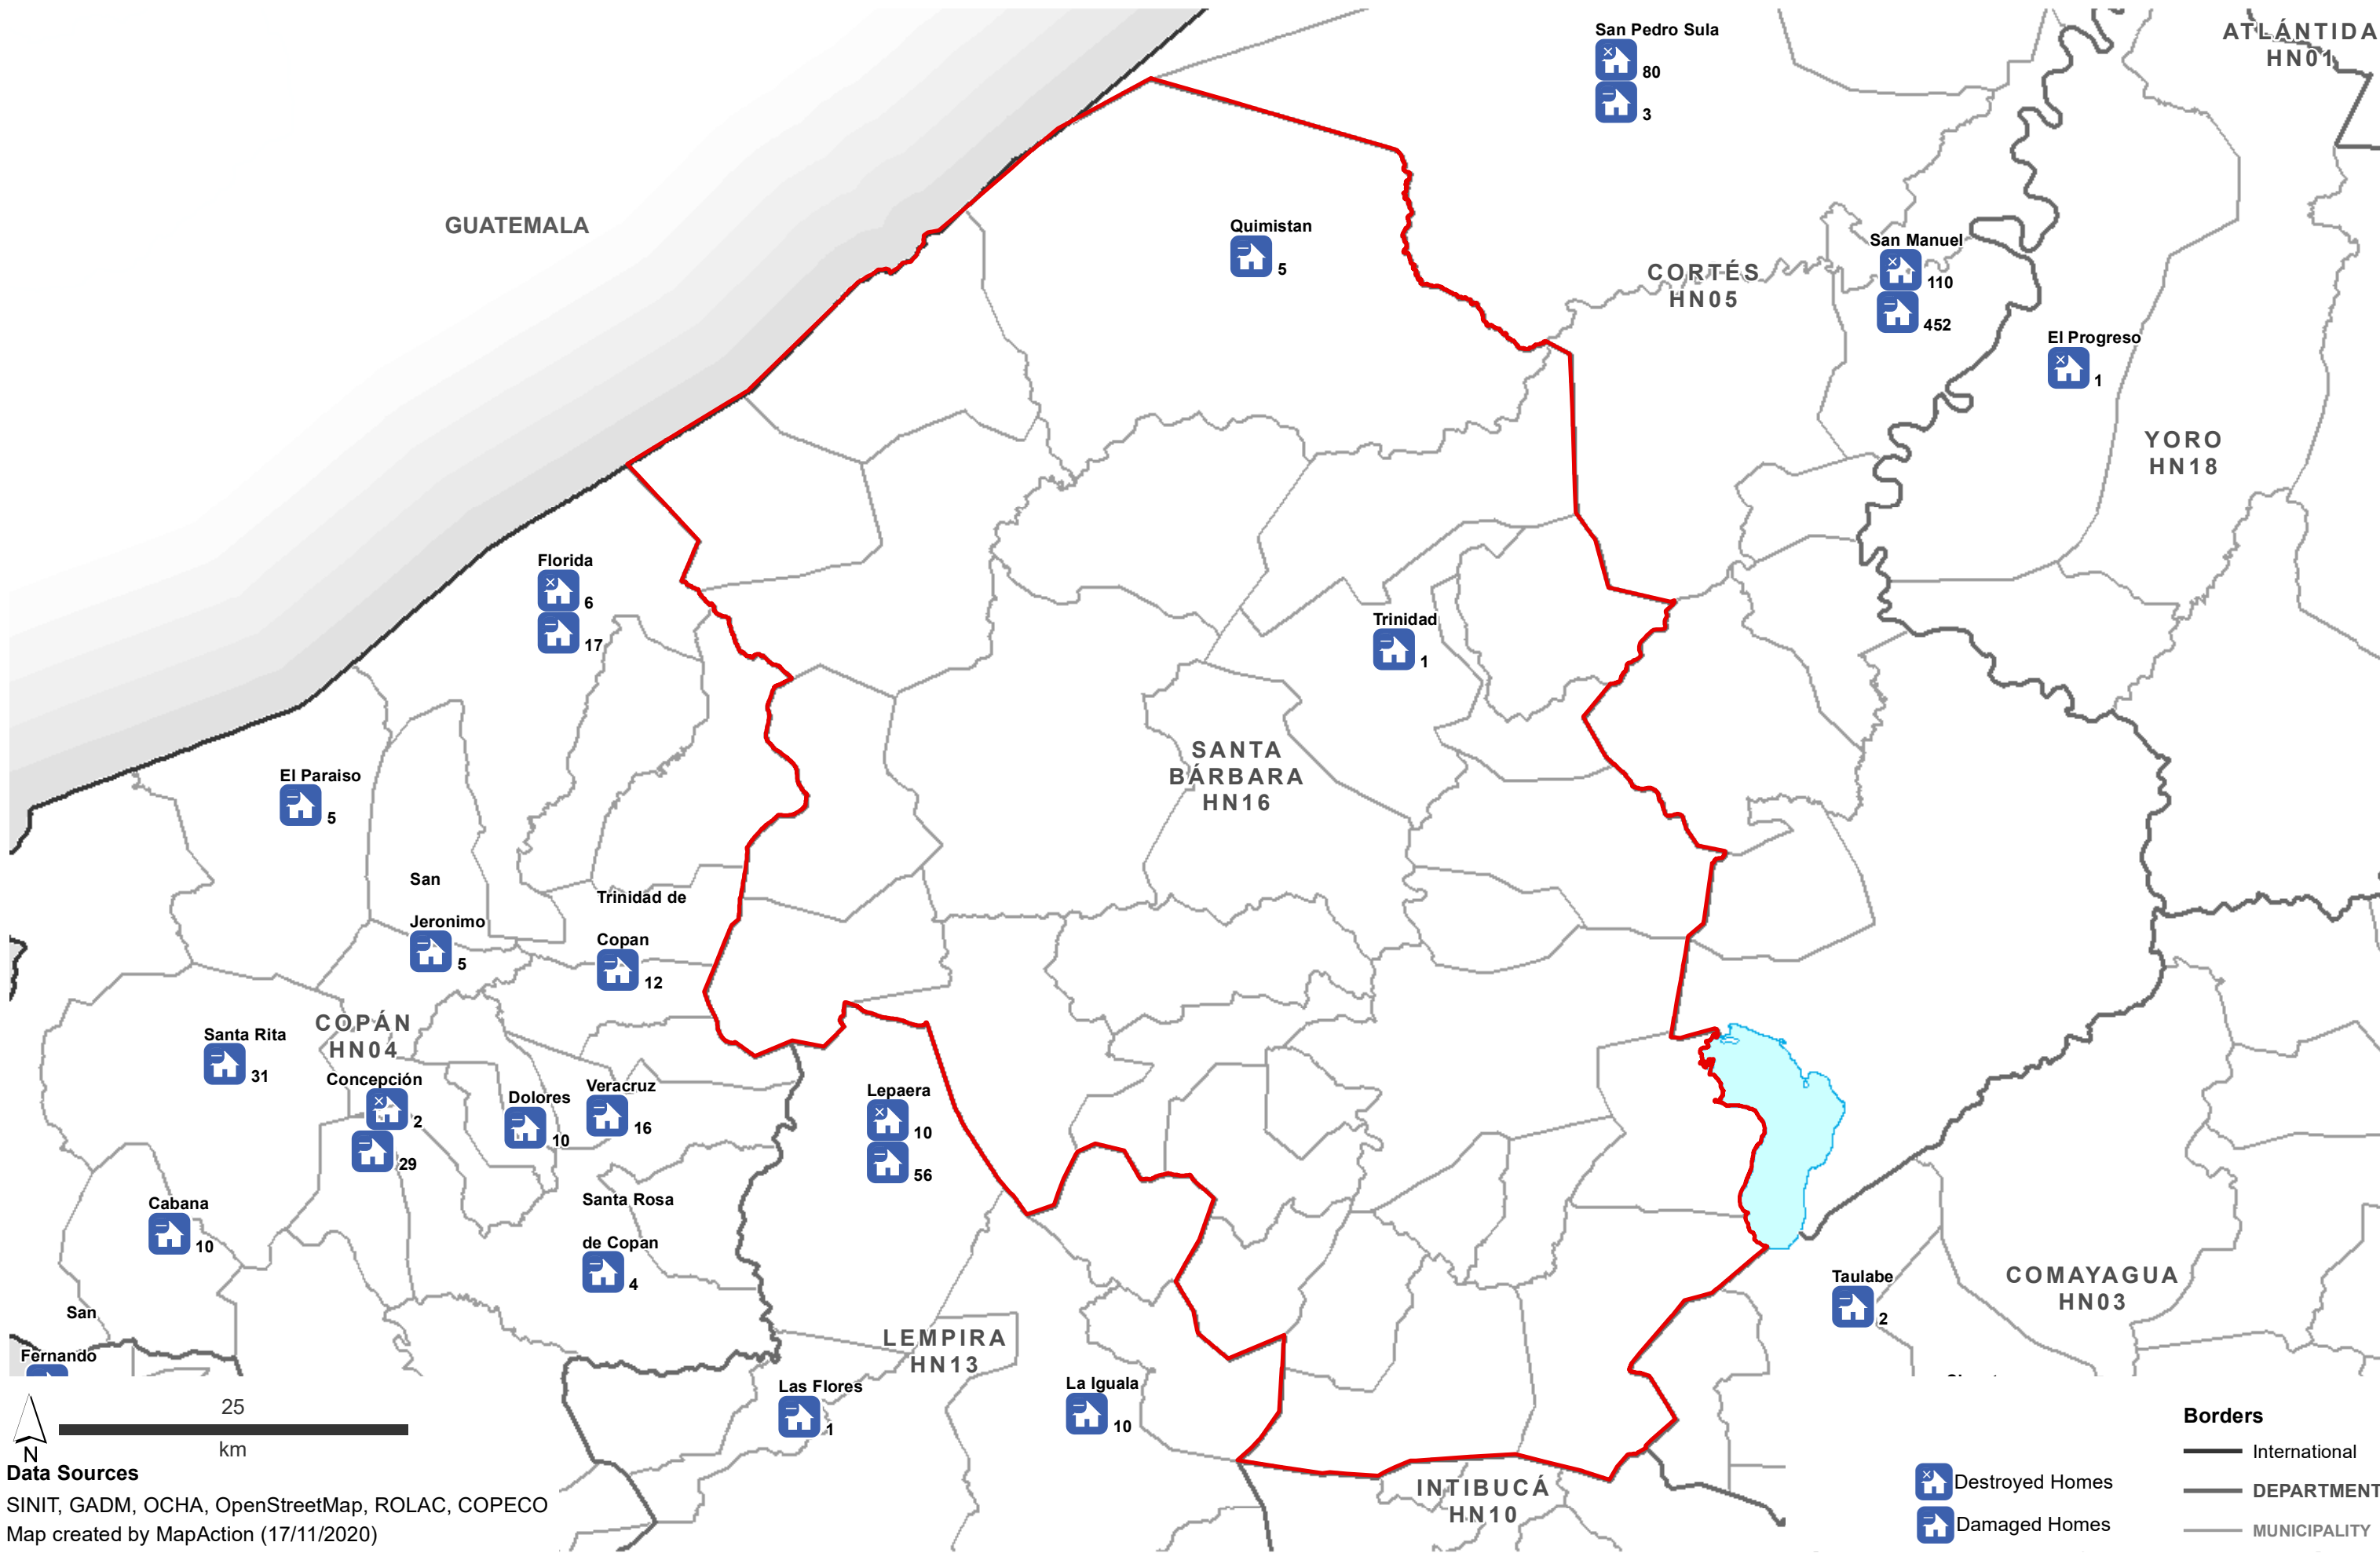

Destroyed & Damaged Houses in each Municipality - Department: Santa Bárbara (as at 16 Nov 2020)

Data Sources
SINIT, GADM, OCHA, OpenStreetMap, ROLAC, COPECO
Map created by MapAction (17/11/2020)

Borders
— International
— DEPARTMENT
— MUNICIPALITY

Destroyed Homes
Damaged Homes