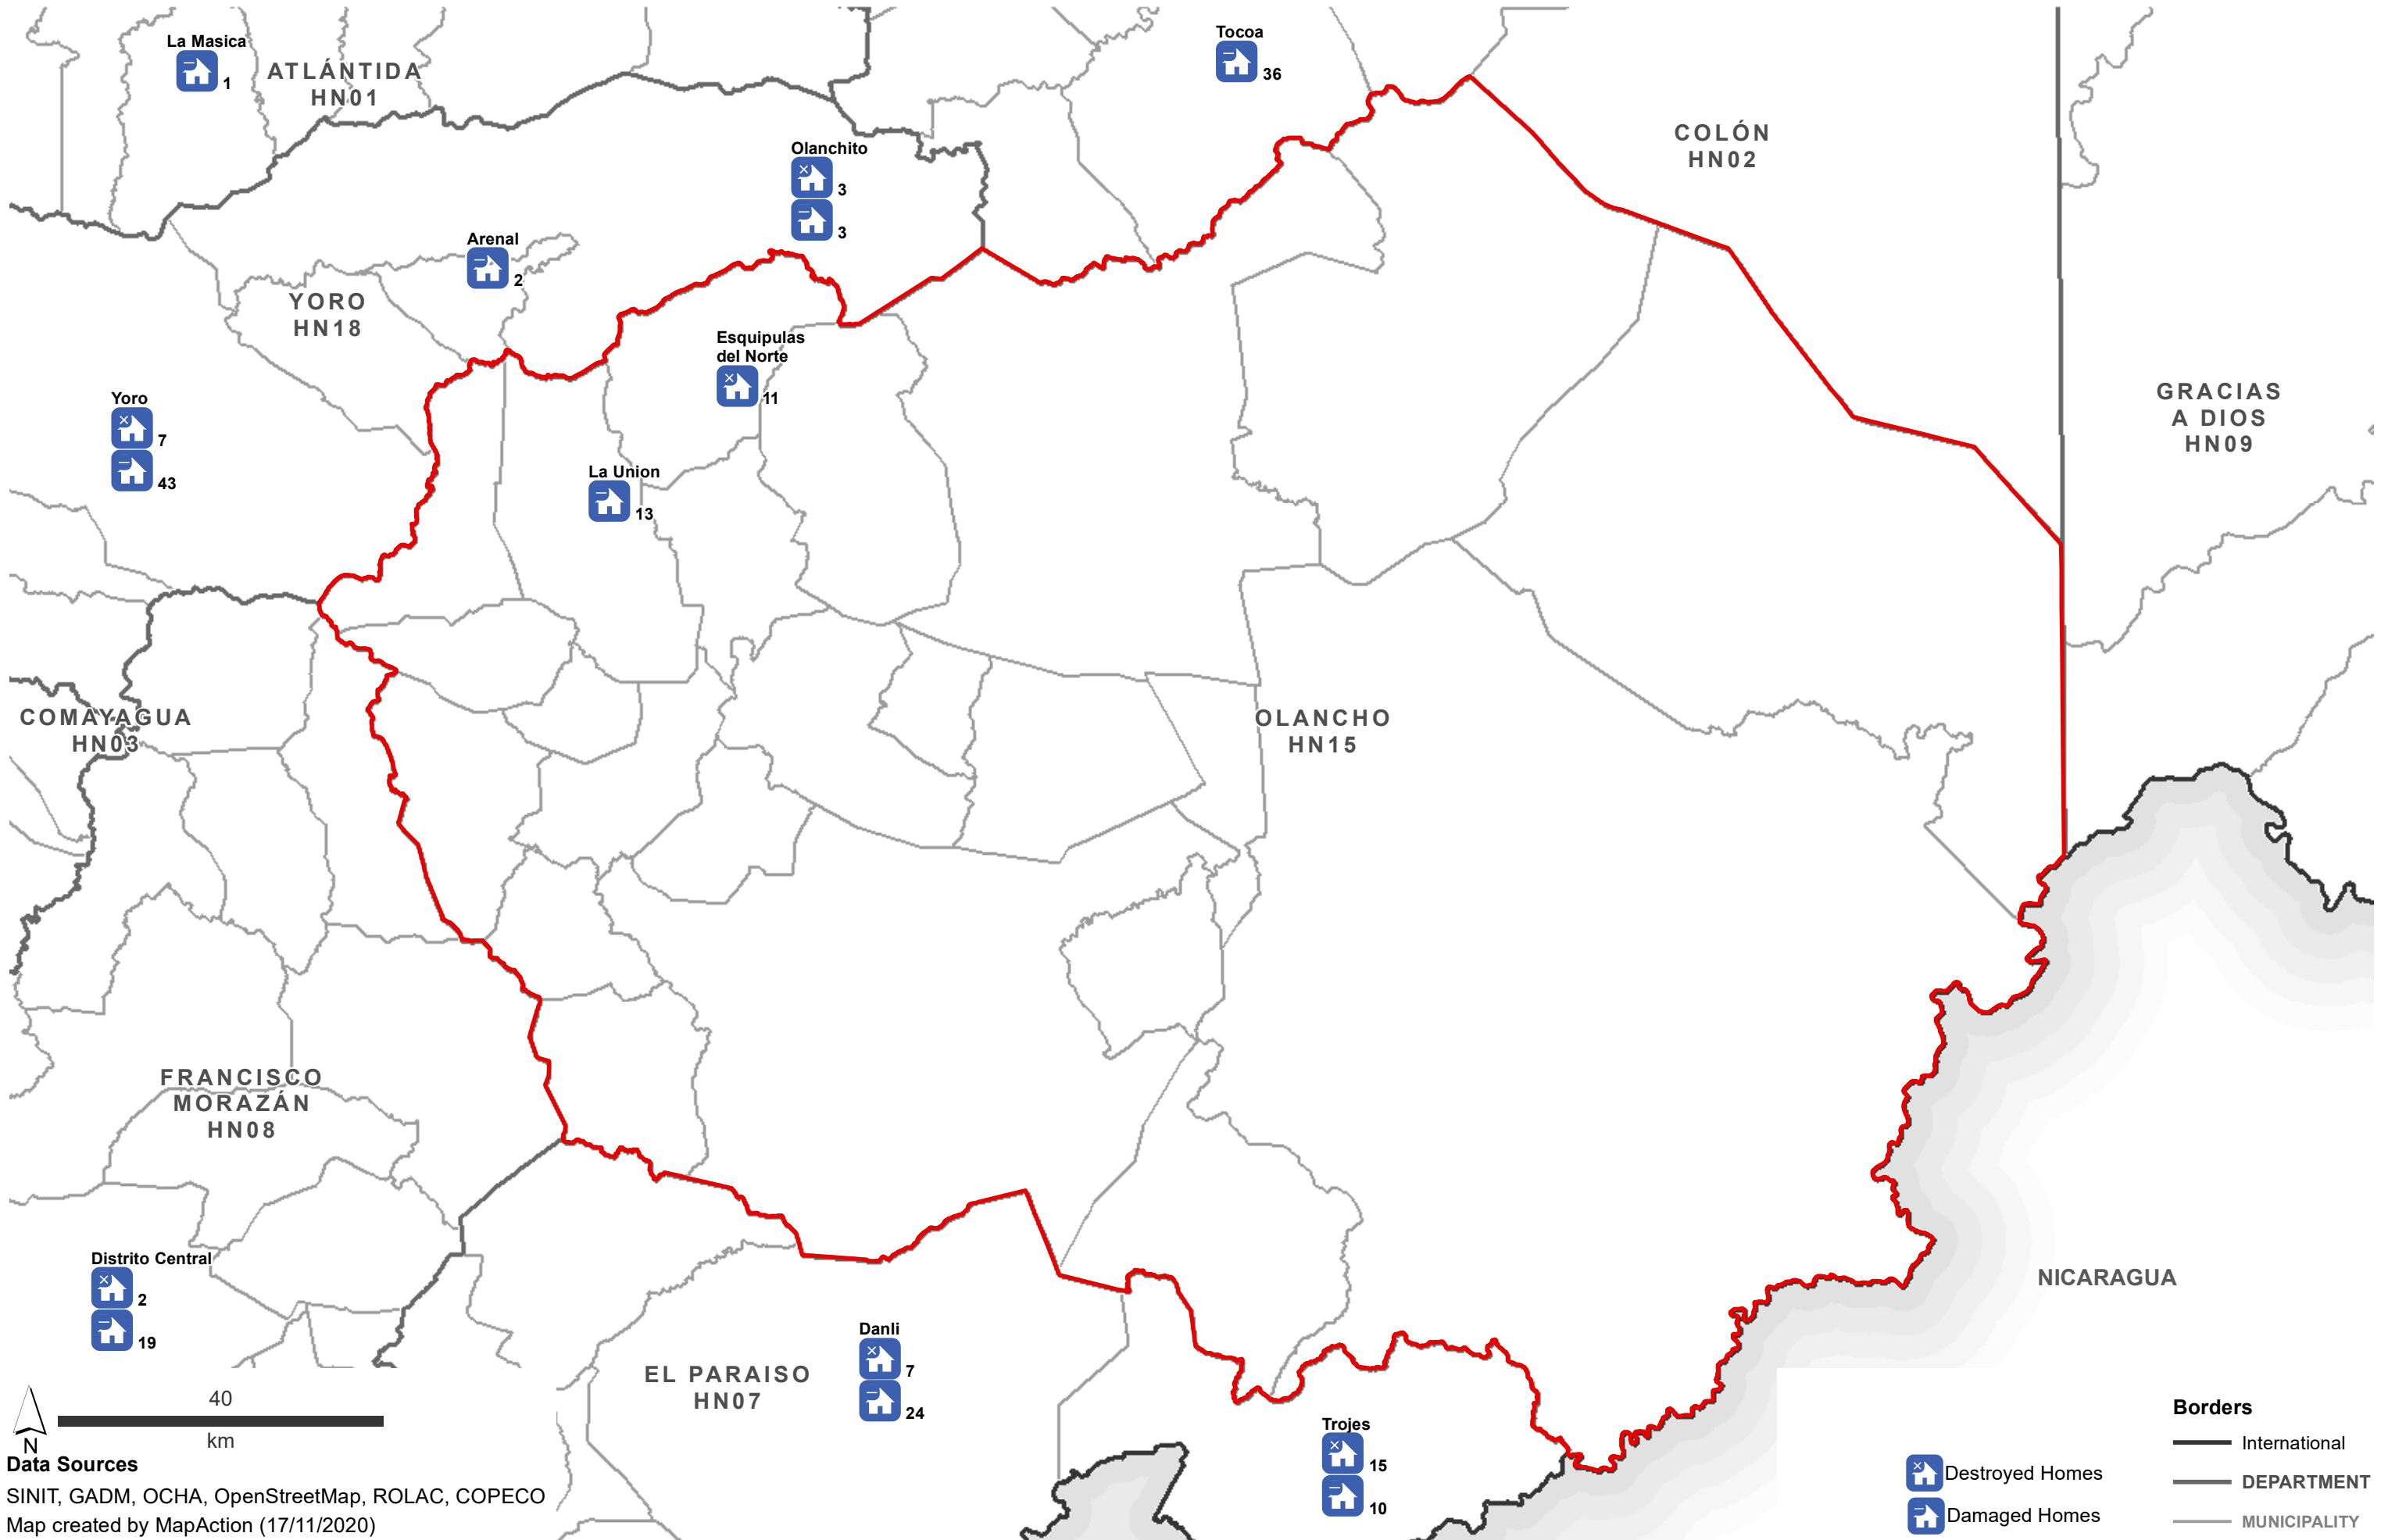

Destroyed & Damaged Houses in each Municipality - Department: Atlántida (as at 16 Nov 2020)

Data Sources
 SINIT, GADM, OCHA, OpenStreetMap, ROLAC, COPECO
 Map created by MapAction (17/11/2020)

Borders
 — International
 — DEPARTMENT
 — MUNICIPALITY

Borders

- International
- DEPARTMENT
- MUNICIPALITY

Destroyed Homes
 Damaged Homes

Destroyed & Damaged Houses in each Municipality - Department: Lempira (as at 16 Nov 2020)

Data Sources
 SINIT, GADM, OCHA, OpenStreetMap, ROLAC, COPECO
 Map created by MapAction (17/11/2020)

Borders
 — International
 — DEPARTMENT
 — MUNICIPALITY

☒ Destroyed Homes
 🏠 Damaged Homes

Destroyed & Damaged Houses in each Municipality - Department: Ocotepeque (as at 16 Nov 2020)

Data Sources
SINIT, GADM, OCHA, OpenStreetMap, ROLAC, COPECO
Map created by MapAction (17/11/2020)

Borders

- International
- DEPARTMENT
- MUNICIPALITY

Destroyed Homes

Damaged Homes

Destroyed & Damaged Houses in each Municipality - Department: Olancho (as at 16 Nov 2020)

Data Sources
 SINIT, GADM, OCHA, OpenStreetMap, ROLAC, COPECO
 Map created by MapAction (17/11/2020)