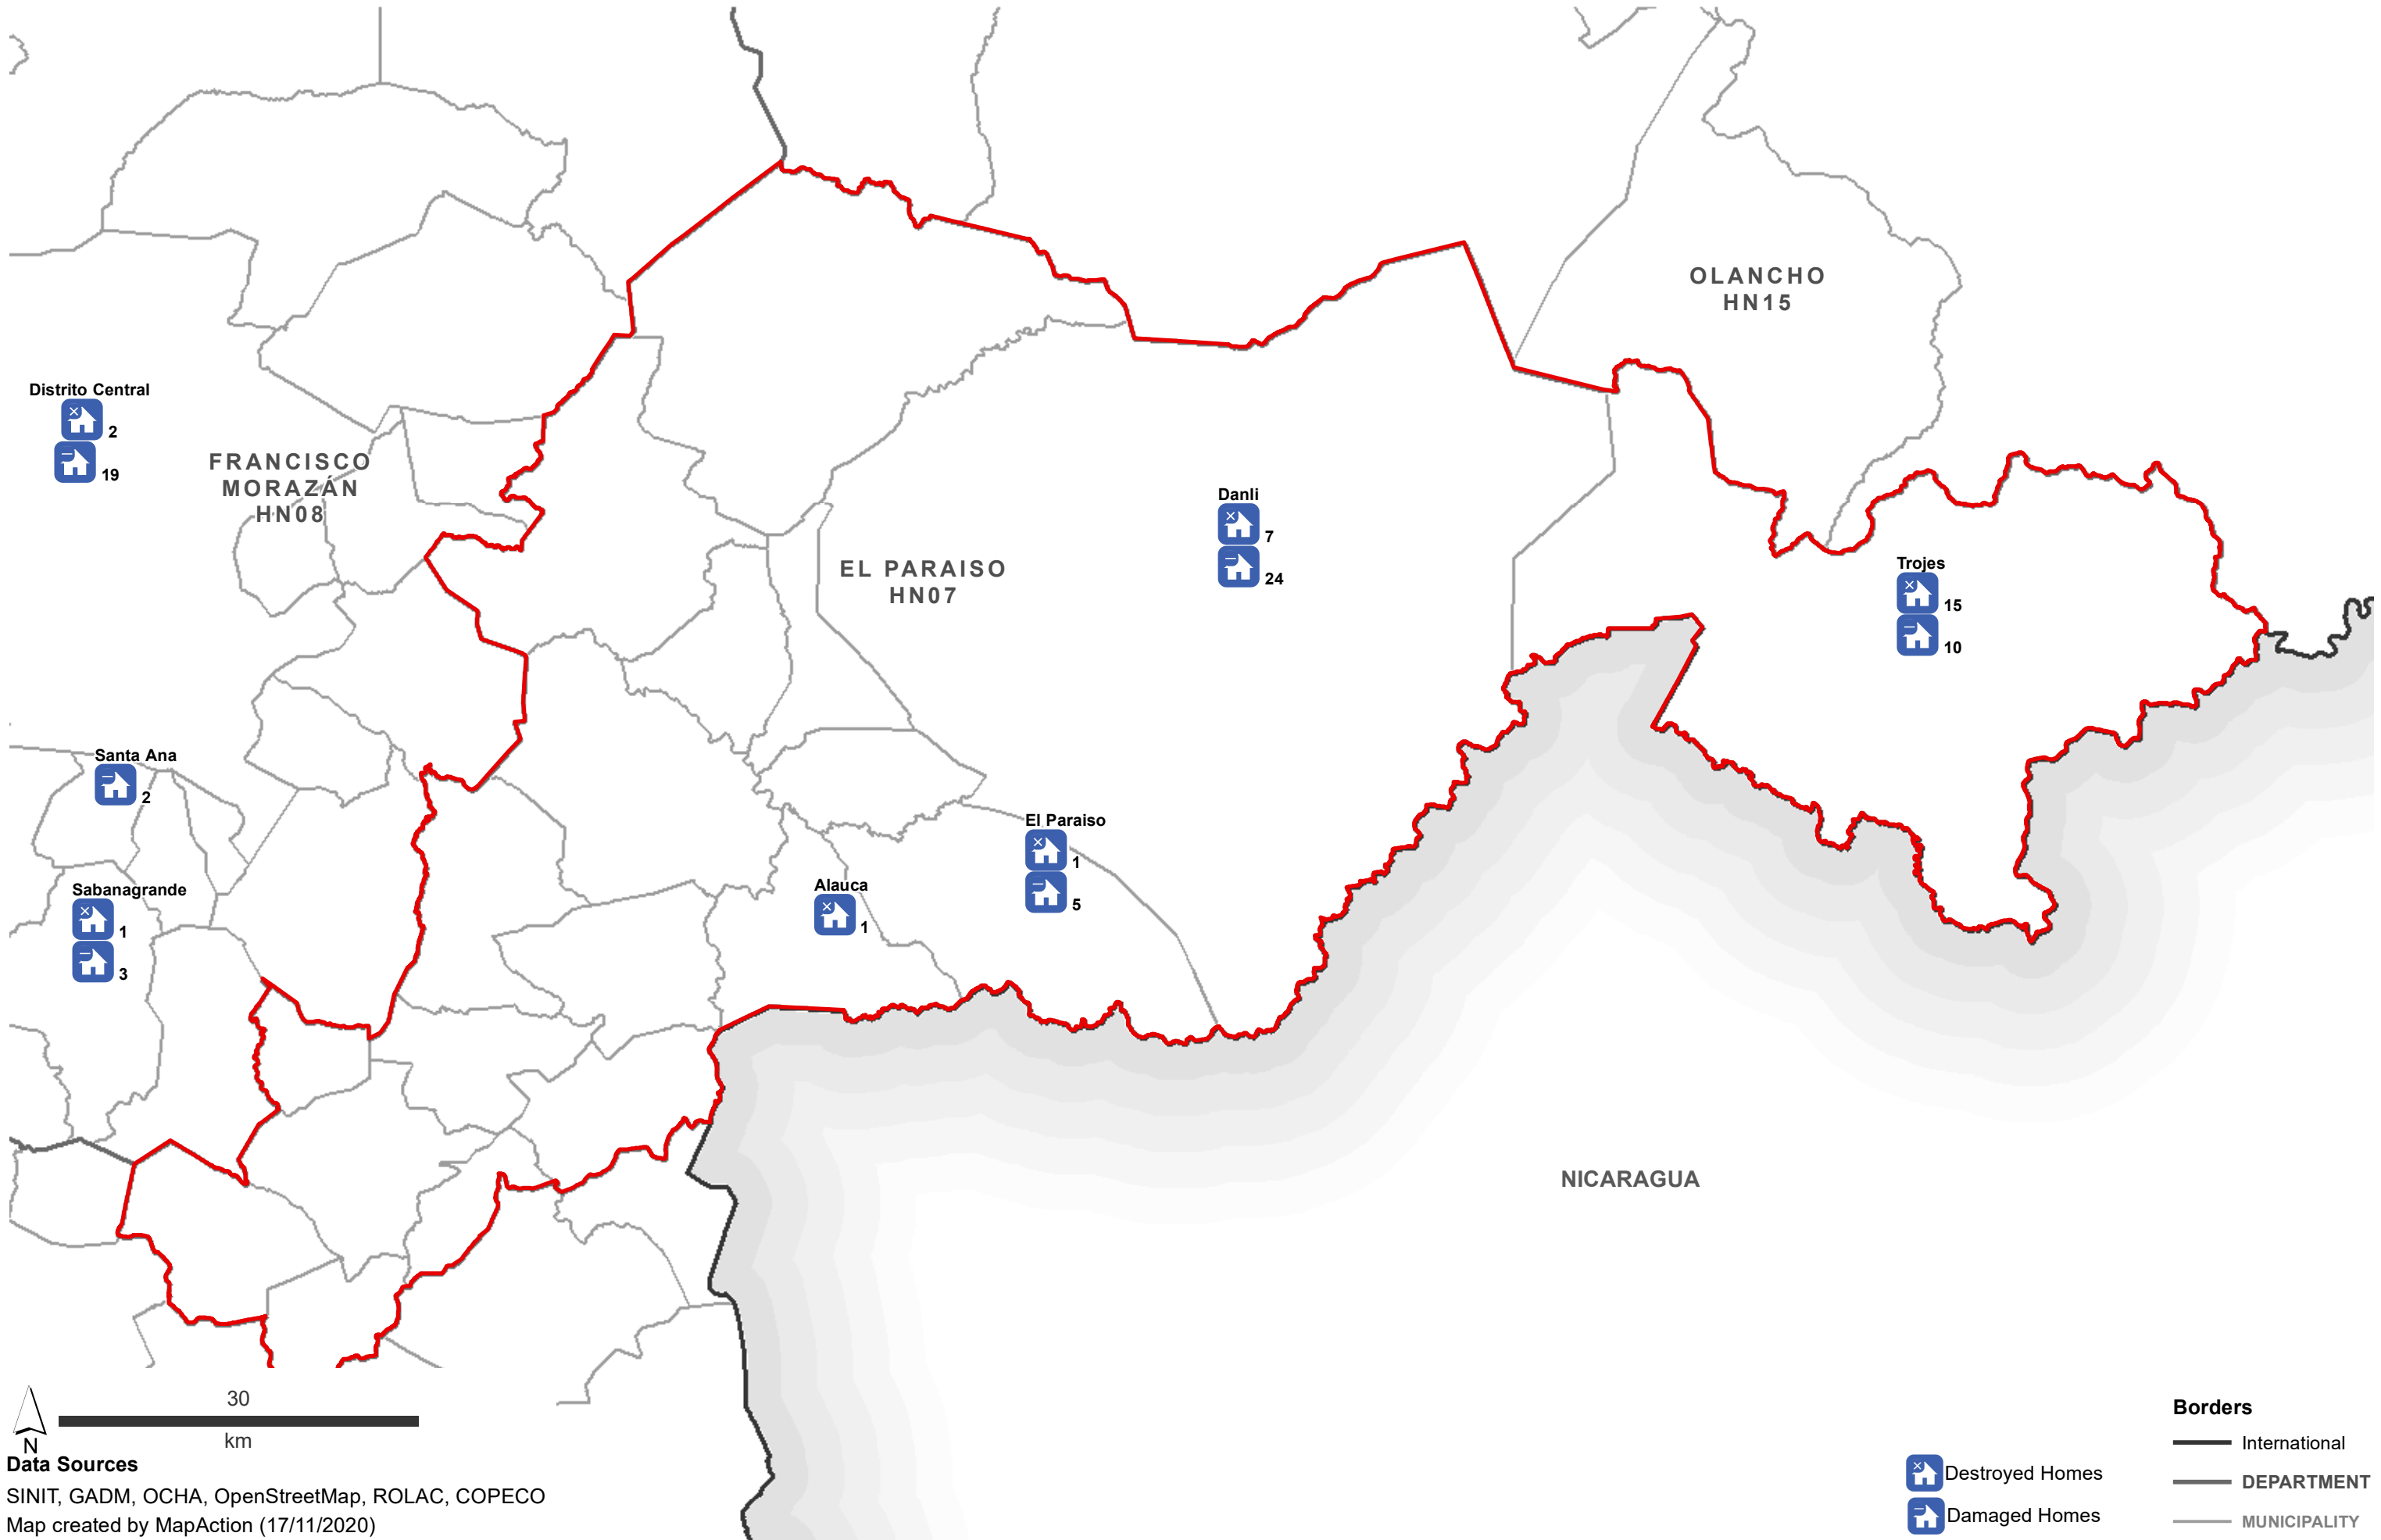

Destroyed & Damaged Houses in each Municipality - Department: El Paraiso (as at 16 Nov 2020)

Data Sources
SINIT, GADM, OCHA, OpenStreetMap, ROLAC, COPECO
Map created by MapAction (17/11/2020)

Borders
— International
— DEPARTMENT
— MUNICIPALITY

Destroyed Homes
Damaged Homes