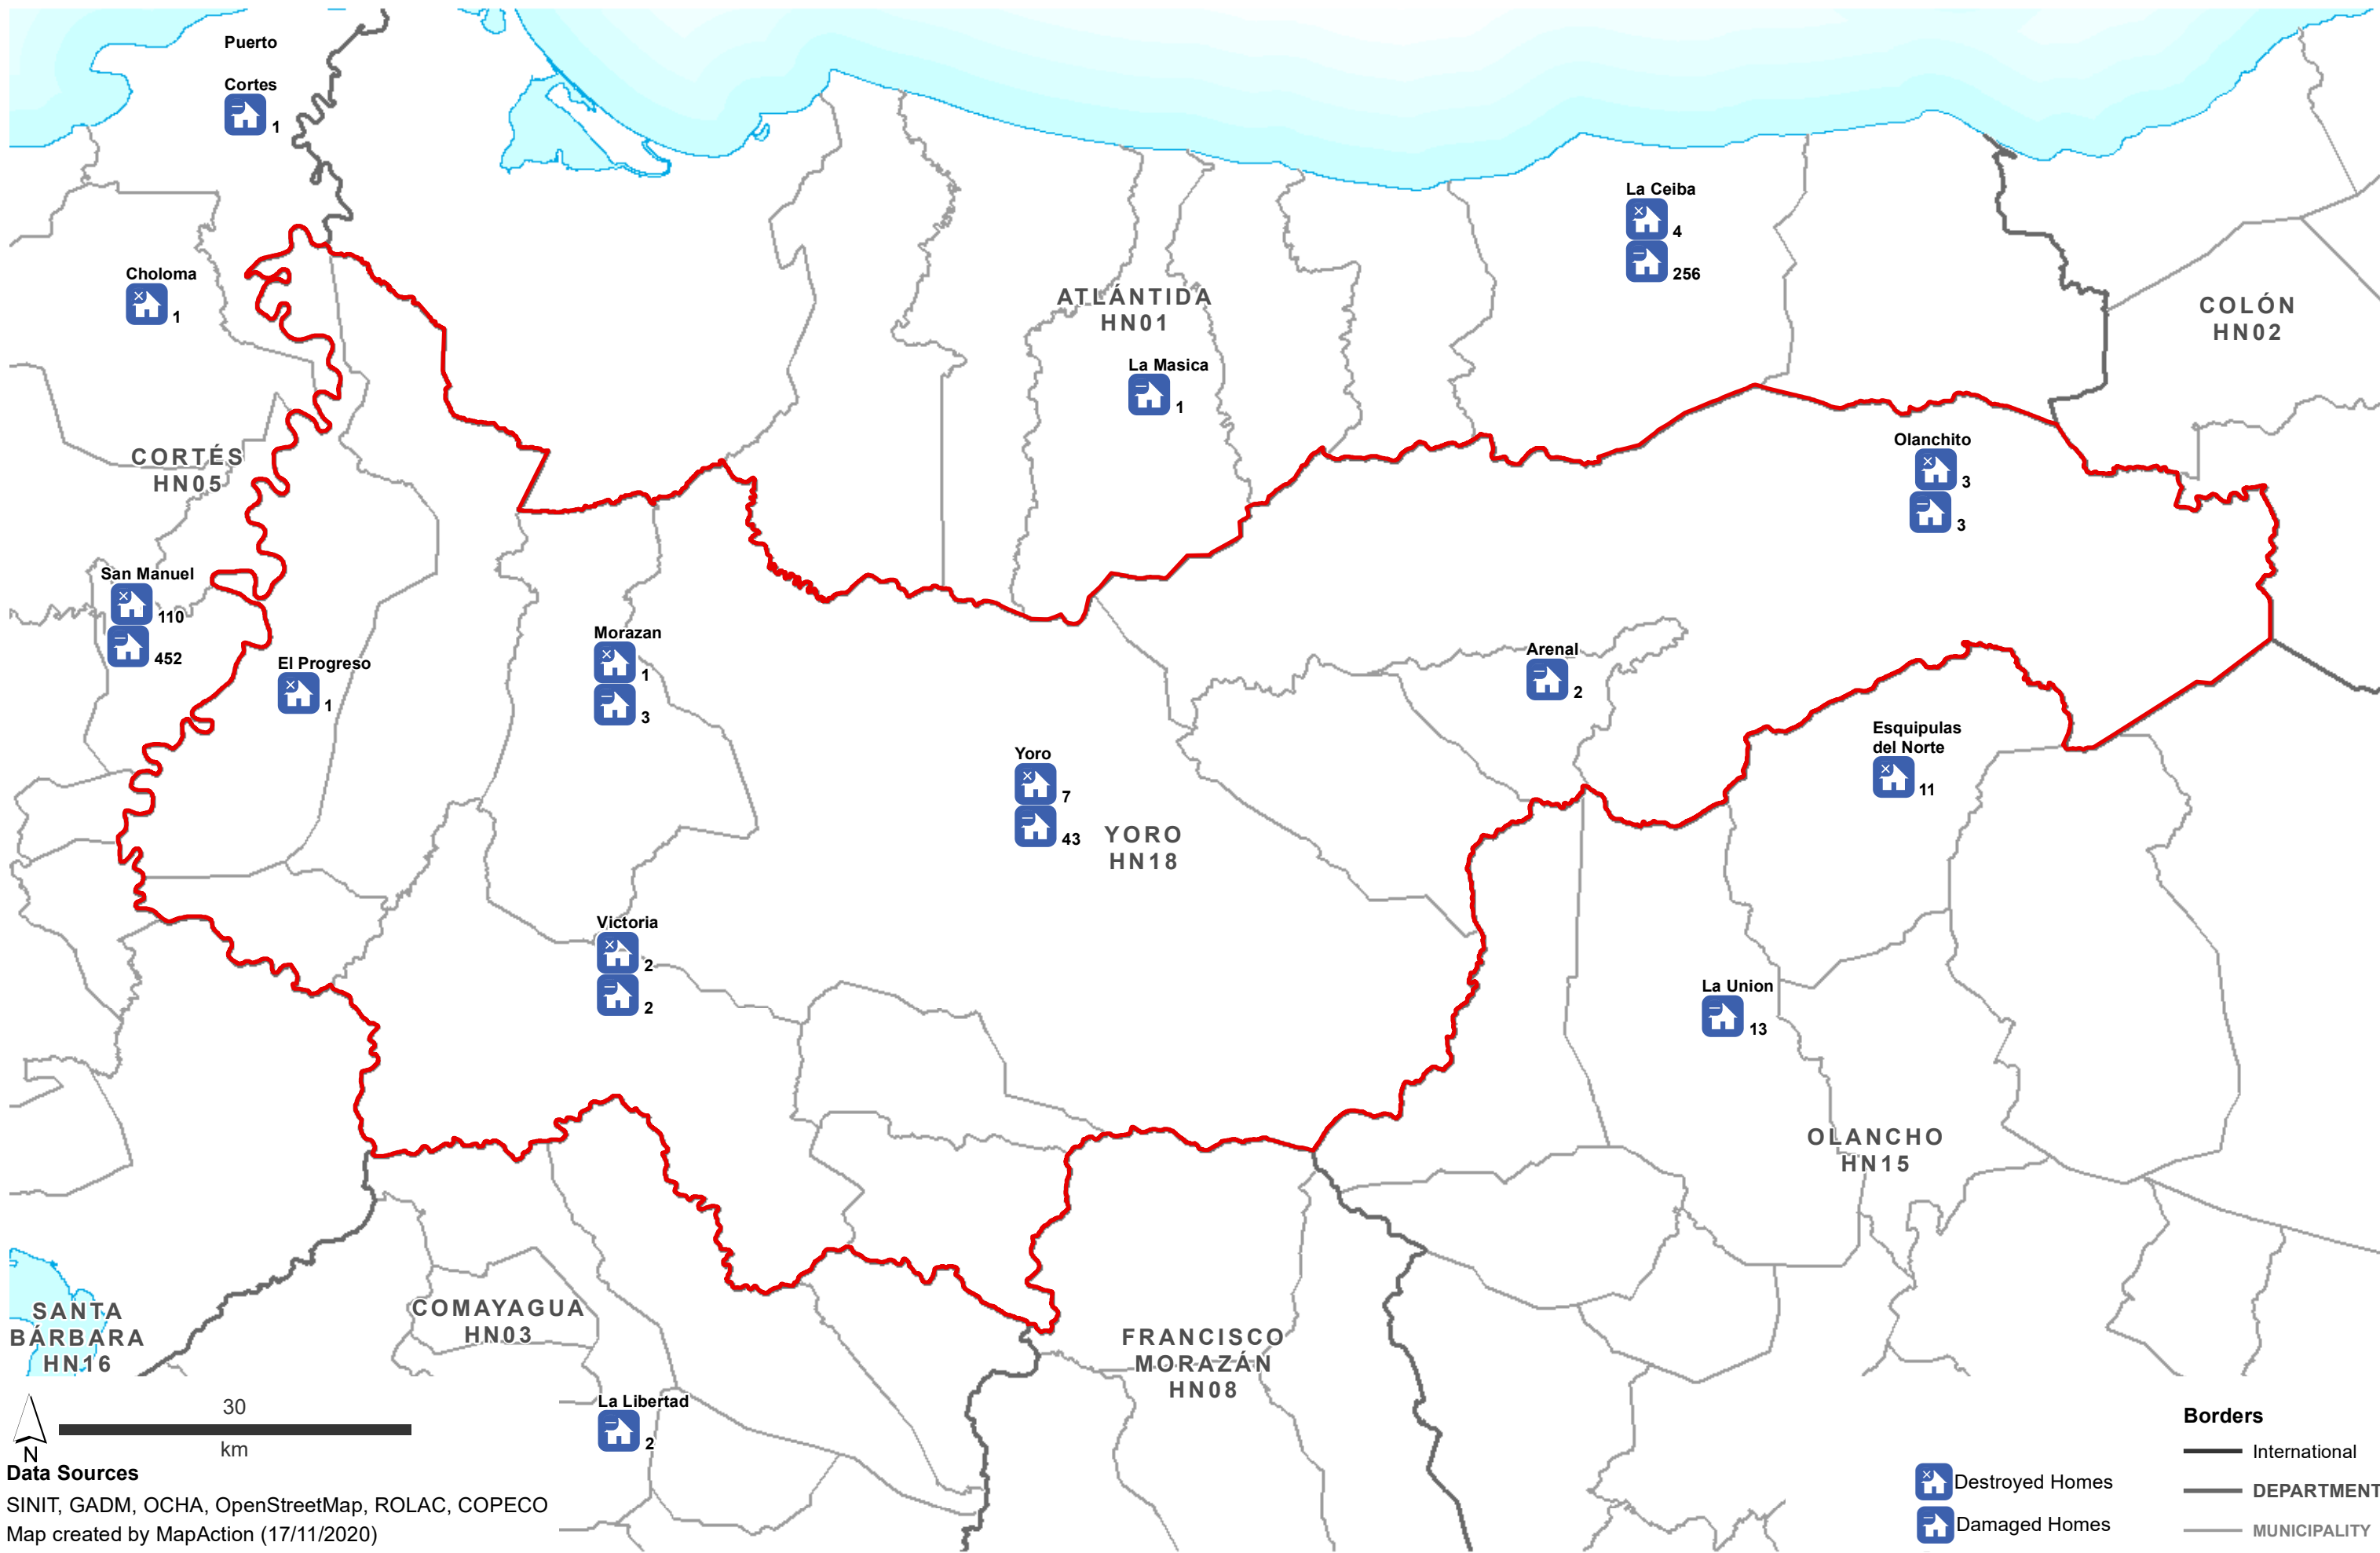

Destroyed & Damaged Houses in each Municipality - Department: Yoro (as at 16 Nov 2020)

Data Sources
SINIT, GADM, OCHA, OpenStreetMap, ROLAC, COPECO
Map created by MapAction (17/11/2020)

Borders

- International
- DEPARTMENT
- MUNICIPALITY

Destroyed Homes
Damaged Homes