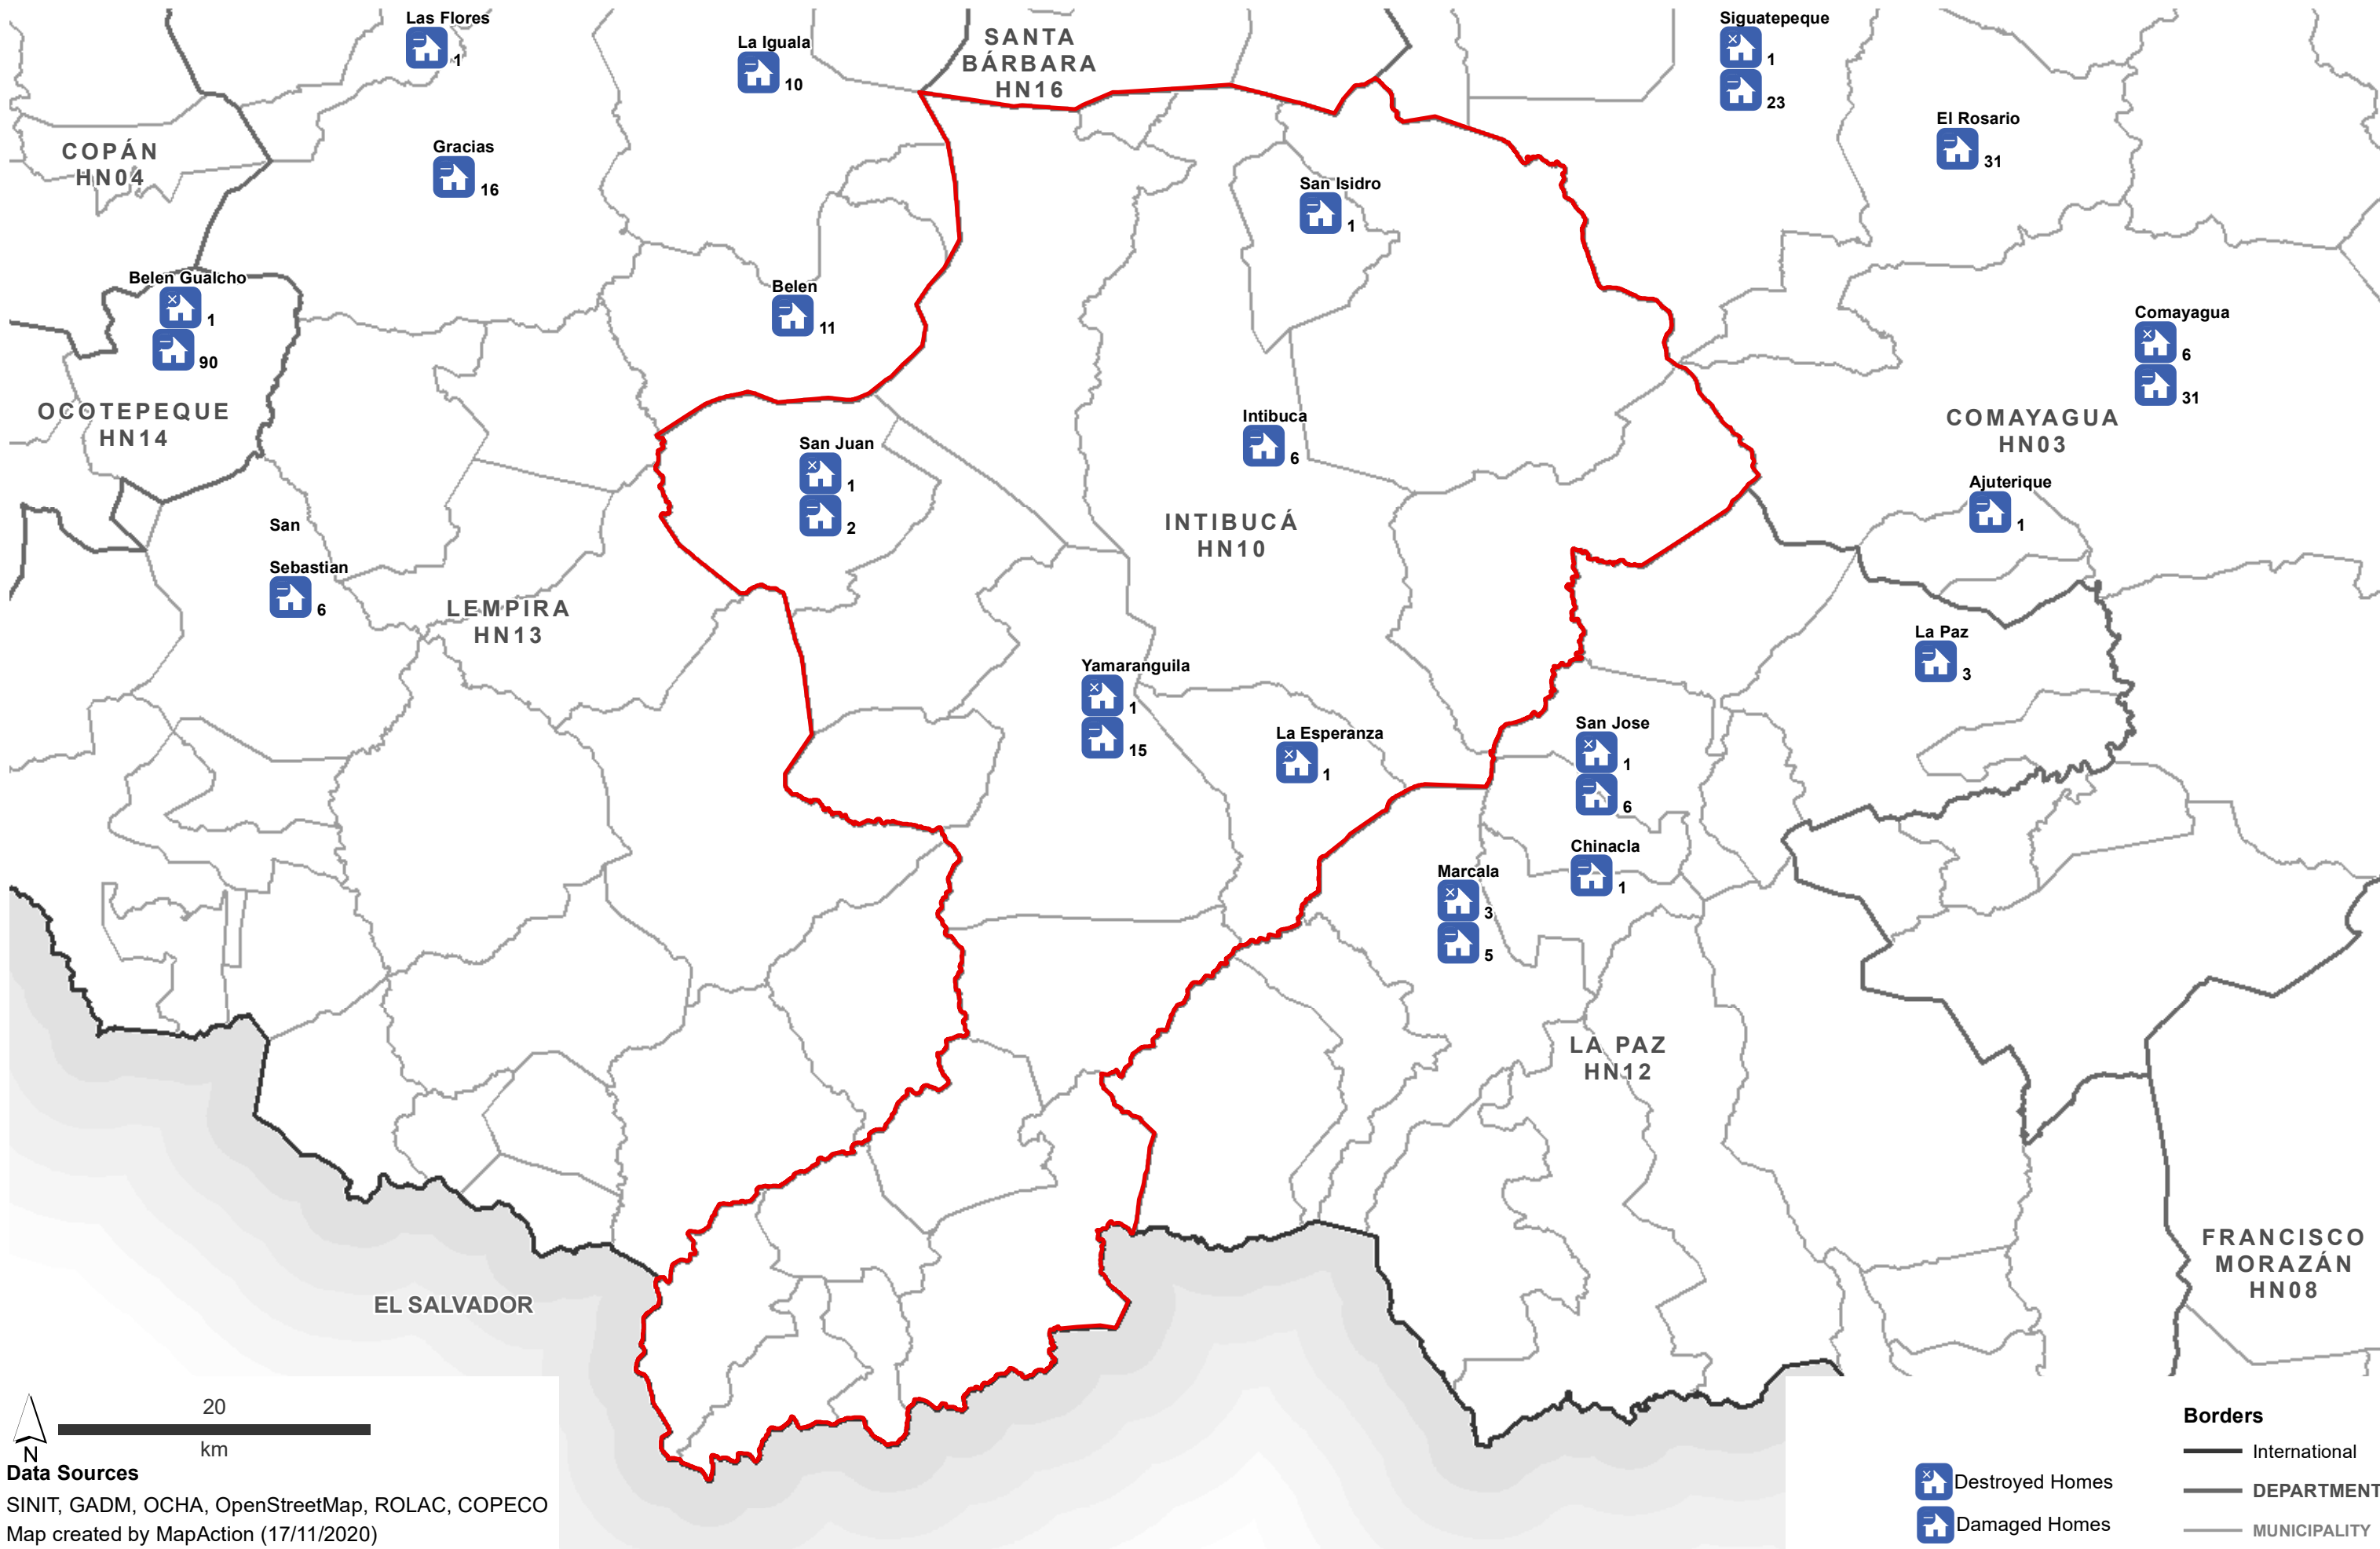

Borders

- International
- DEPARTMENT
- MUNICIPALITY

Destroyed Homes

Damaged Homes

Destroyed & Damaged Houses in each Municipality - Department: Intibucá (as at 16 Nov 2020)

Data Sources
 SINIT, GADM, OCHA, OpenStreetMap, ROLAC, COPECO
 Map created by MapAction (17/11/2020)

Borders
 — International
 — DEPARTMENT
 — MUNICIPALITY

Destroyed Homes
 Damaged Homes

Destroyed & Damaged Houses in each Municipality - Department: Islas de La Bahia (as at 16 Nov 2020)

Data Sources
SINIT, GADM, OCHA, OpenStreetMap, ROLAC, COPECO
Map created by MapAction (17/11/2020)

Borders

- International
- DEPARTMENT
- MUNICIPALITY

Destroyed Homes
 Damaged Homes

Destroyed & Damaged Houses in each Municipality - Department: Lempira (as at 16 Nov 2020)

Data Sources
 SINIT, GADM, OCHA, OpenStreetMap, ROLAC, COPECO
 Map created by MapAction (17/11/2020)

Borders
 — International
 — DEPARTMENT
 — MUNICIPALITY

☒ Destroyed Homes
 🏠 Damaged Homes

Destroyed & Damaged Houses in each Municipality - Department: Ocotepeque (as at 16 Nov 2020)

Data Sources
SINIT, GADM, OCHA, OpenStreetMap, ROLAC, COPECO
Map created by MapAction (17/11/2020)