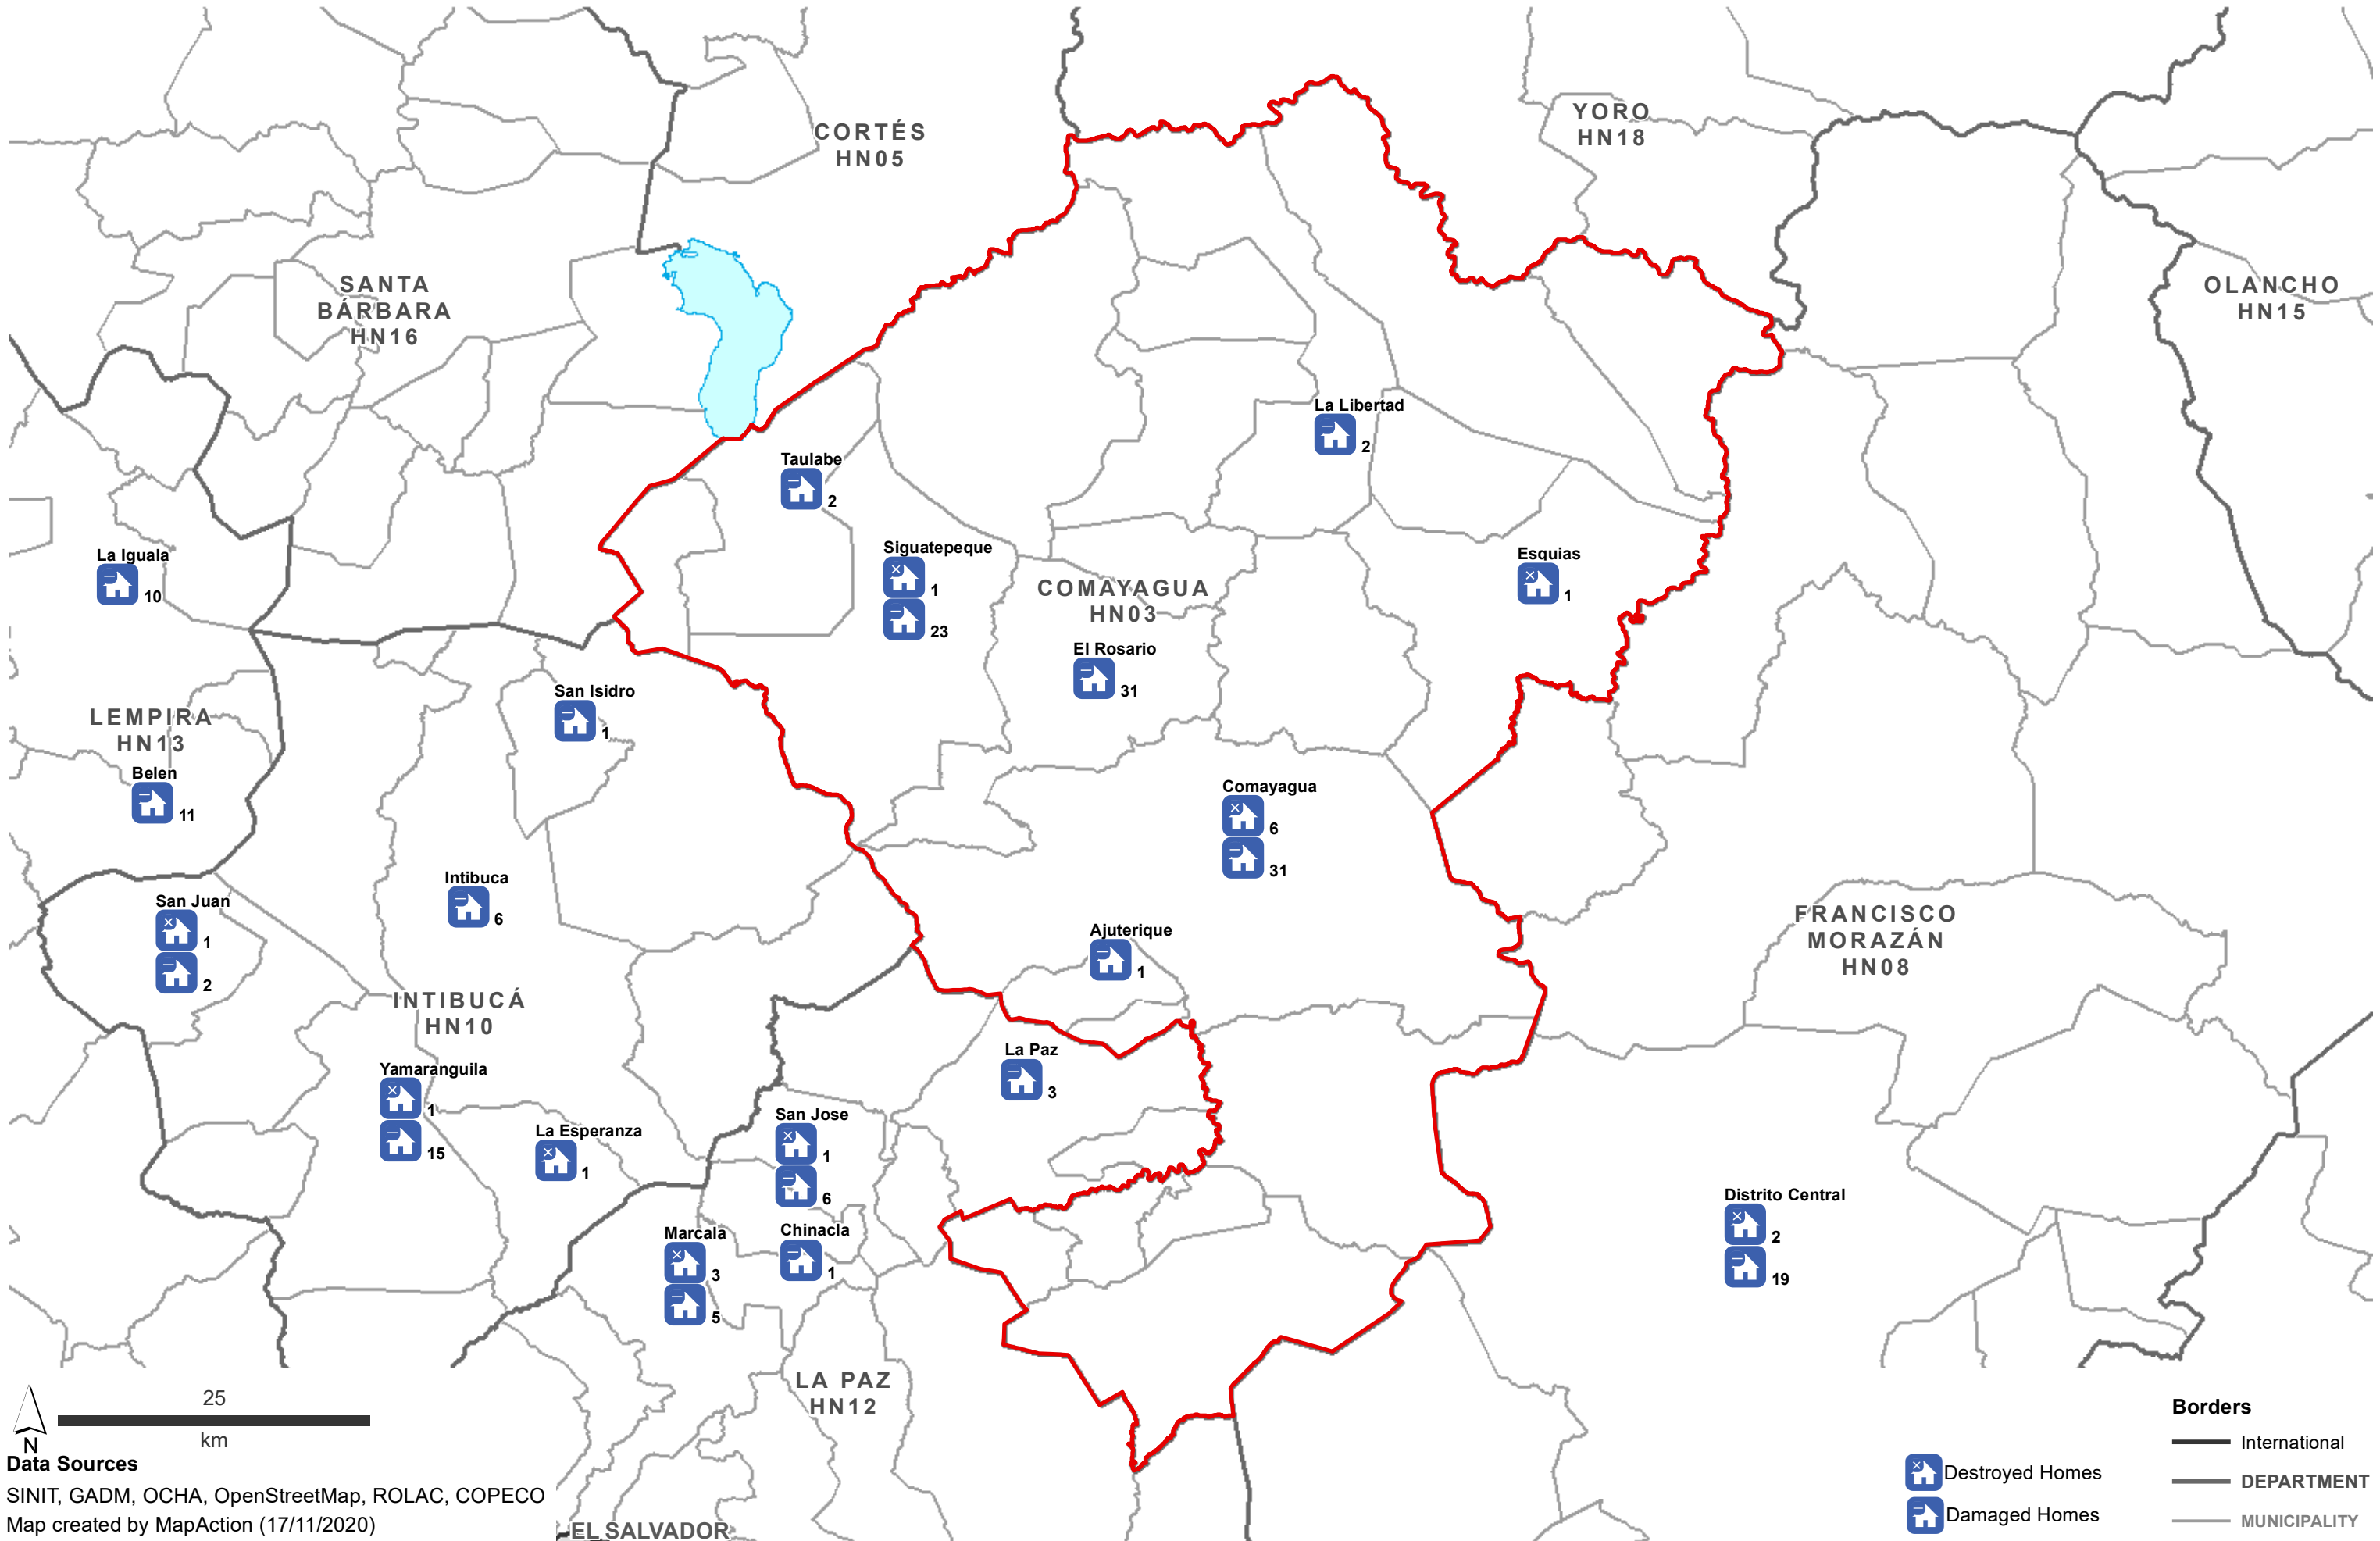

Destroyed & Damaged Houses in each Municipality - Department: Comayagua (as at 16 Nov 2020)

Data Sources
SINIT, GADM, OCHA, OpenStreetMap, ROLAC, COPECO
Map created by MapAction (17/11/2020)

Borders
— International
— DEPARTMENT
— MUNICIPALITY

Destroyed Homes
Damaged Homes