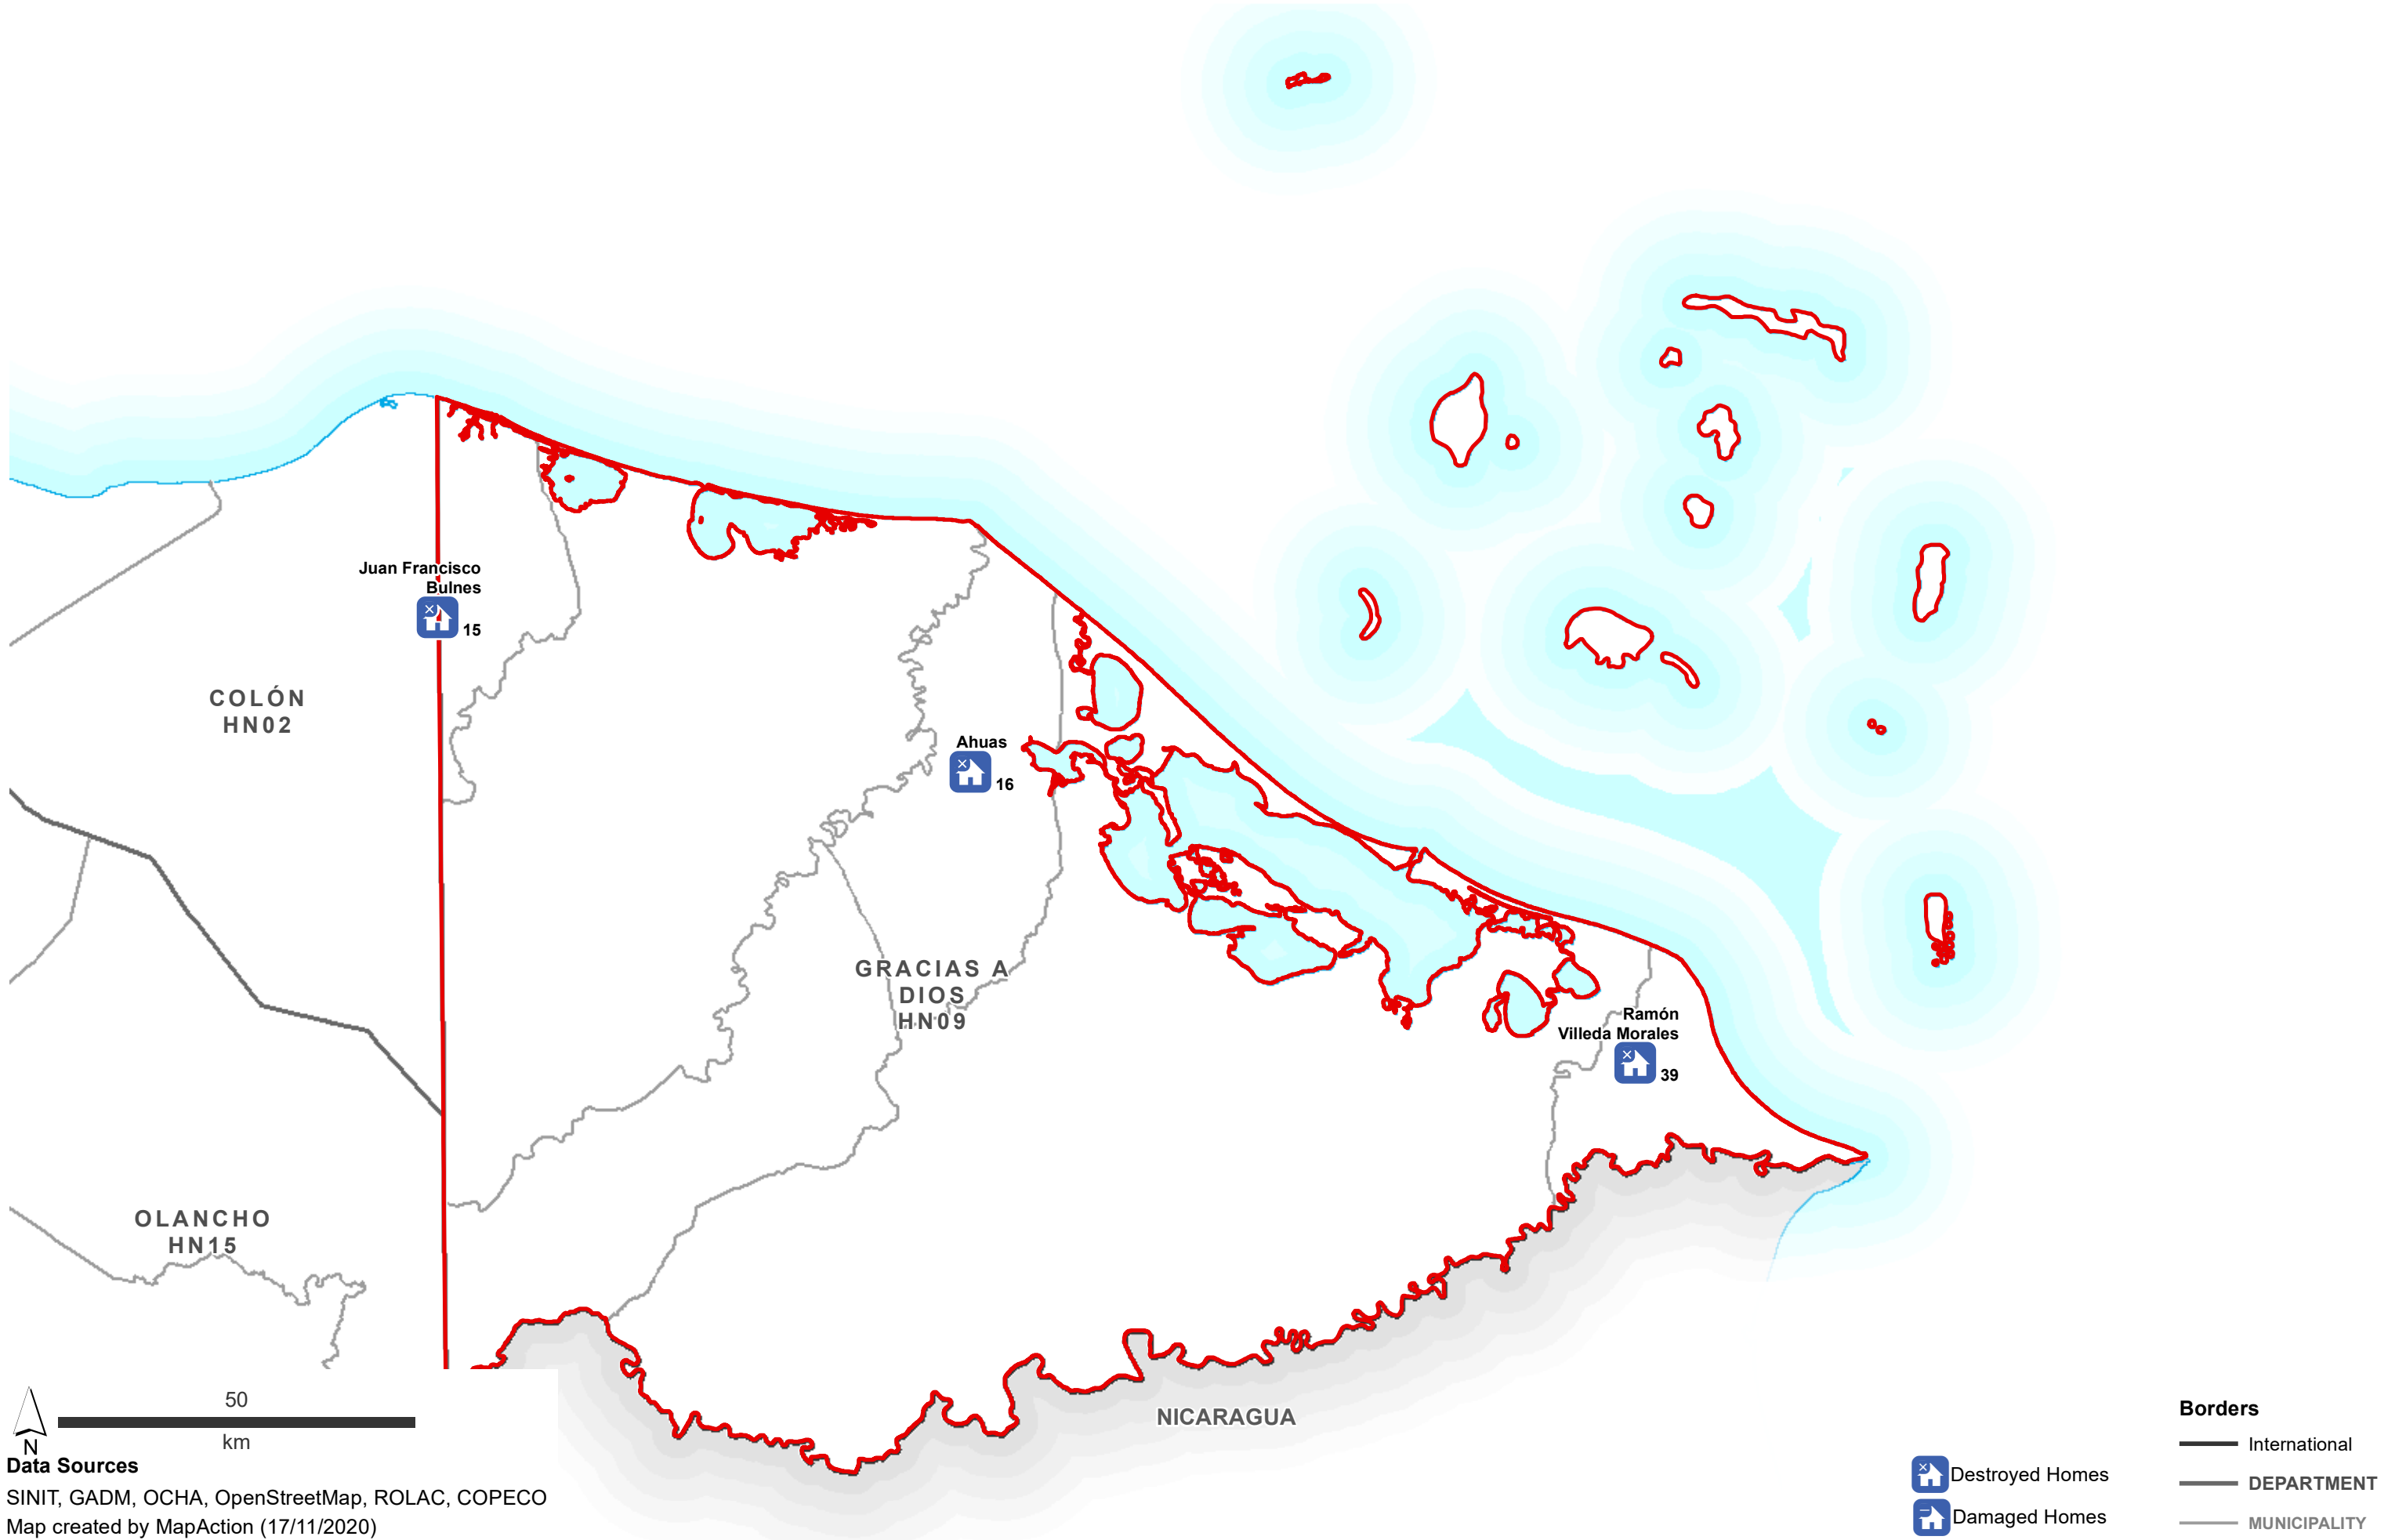

Destroyed & Damaged Houses in each Municipality - Department: Gracias a Dios (as at 16 Nov 2020)

Data Sources
SINIT, GADM, OCHA, OpenStreetMap, ROLAC, COPECO
Map created by MapAction (17/11/2020)

Borders

- International
- DEPARTMENT
- MUNICIPALITY

Destroyed Homes

Damaged Homes