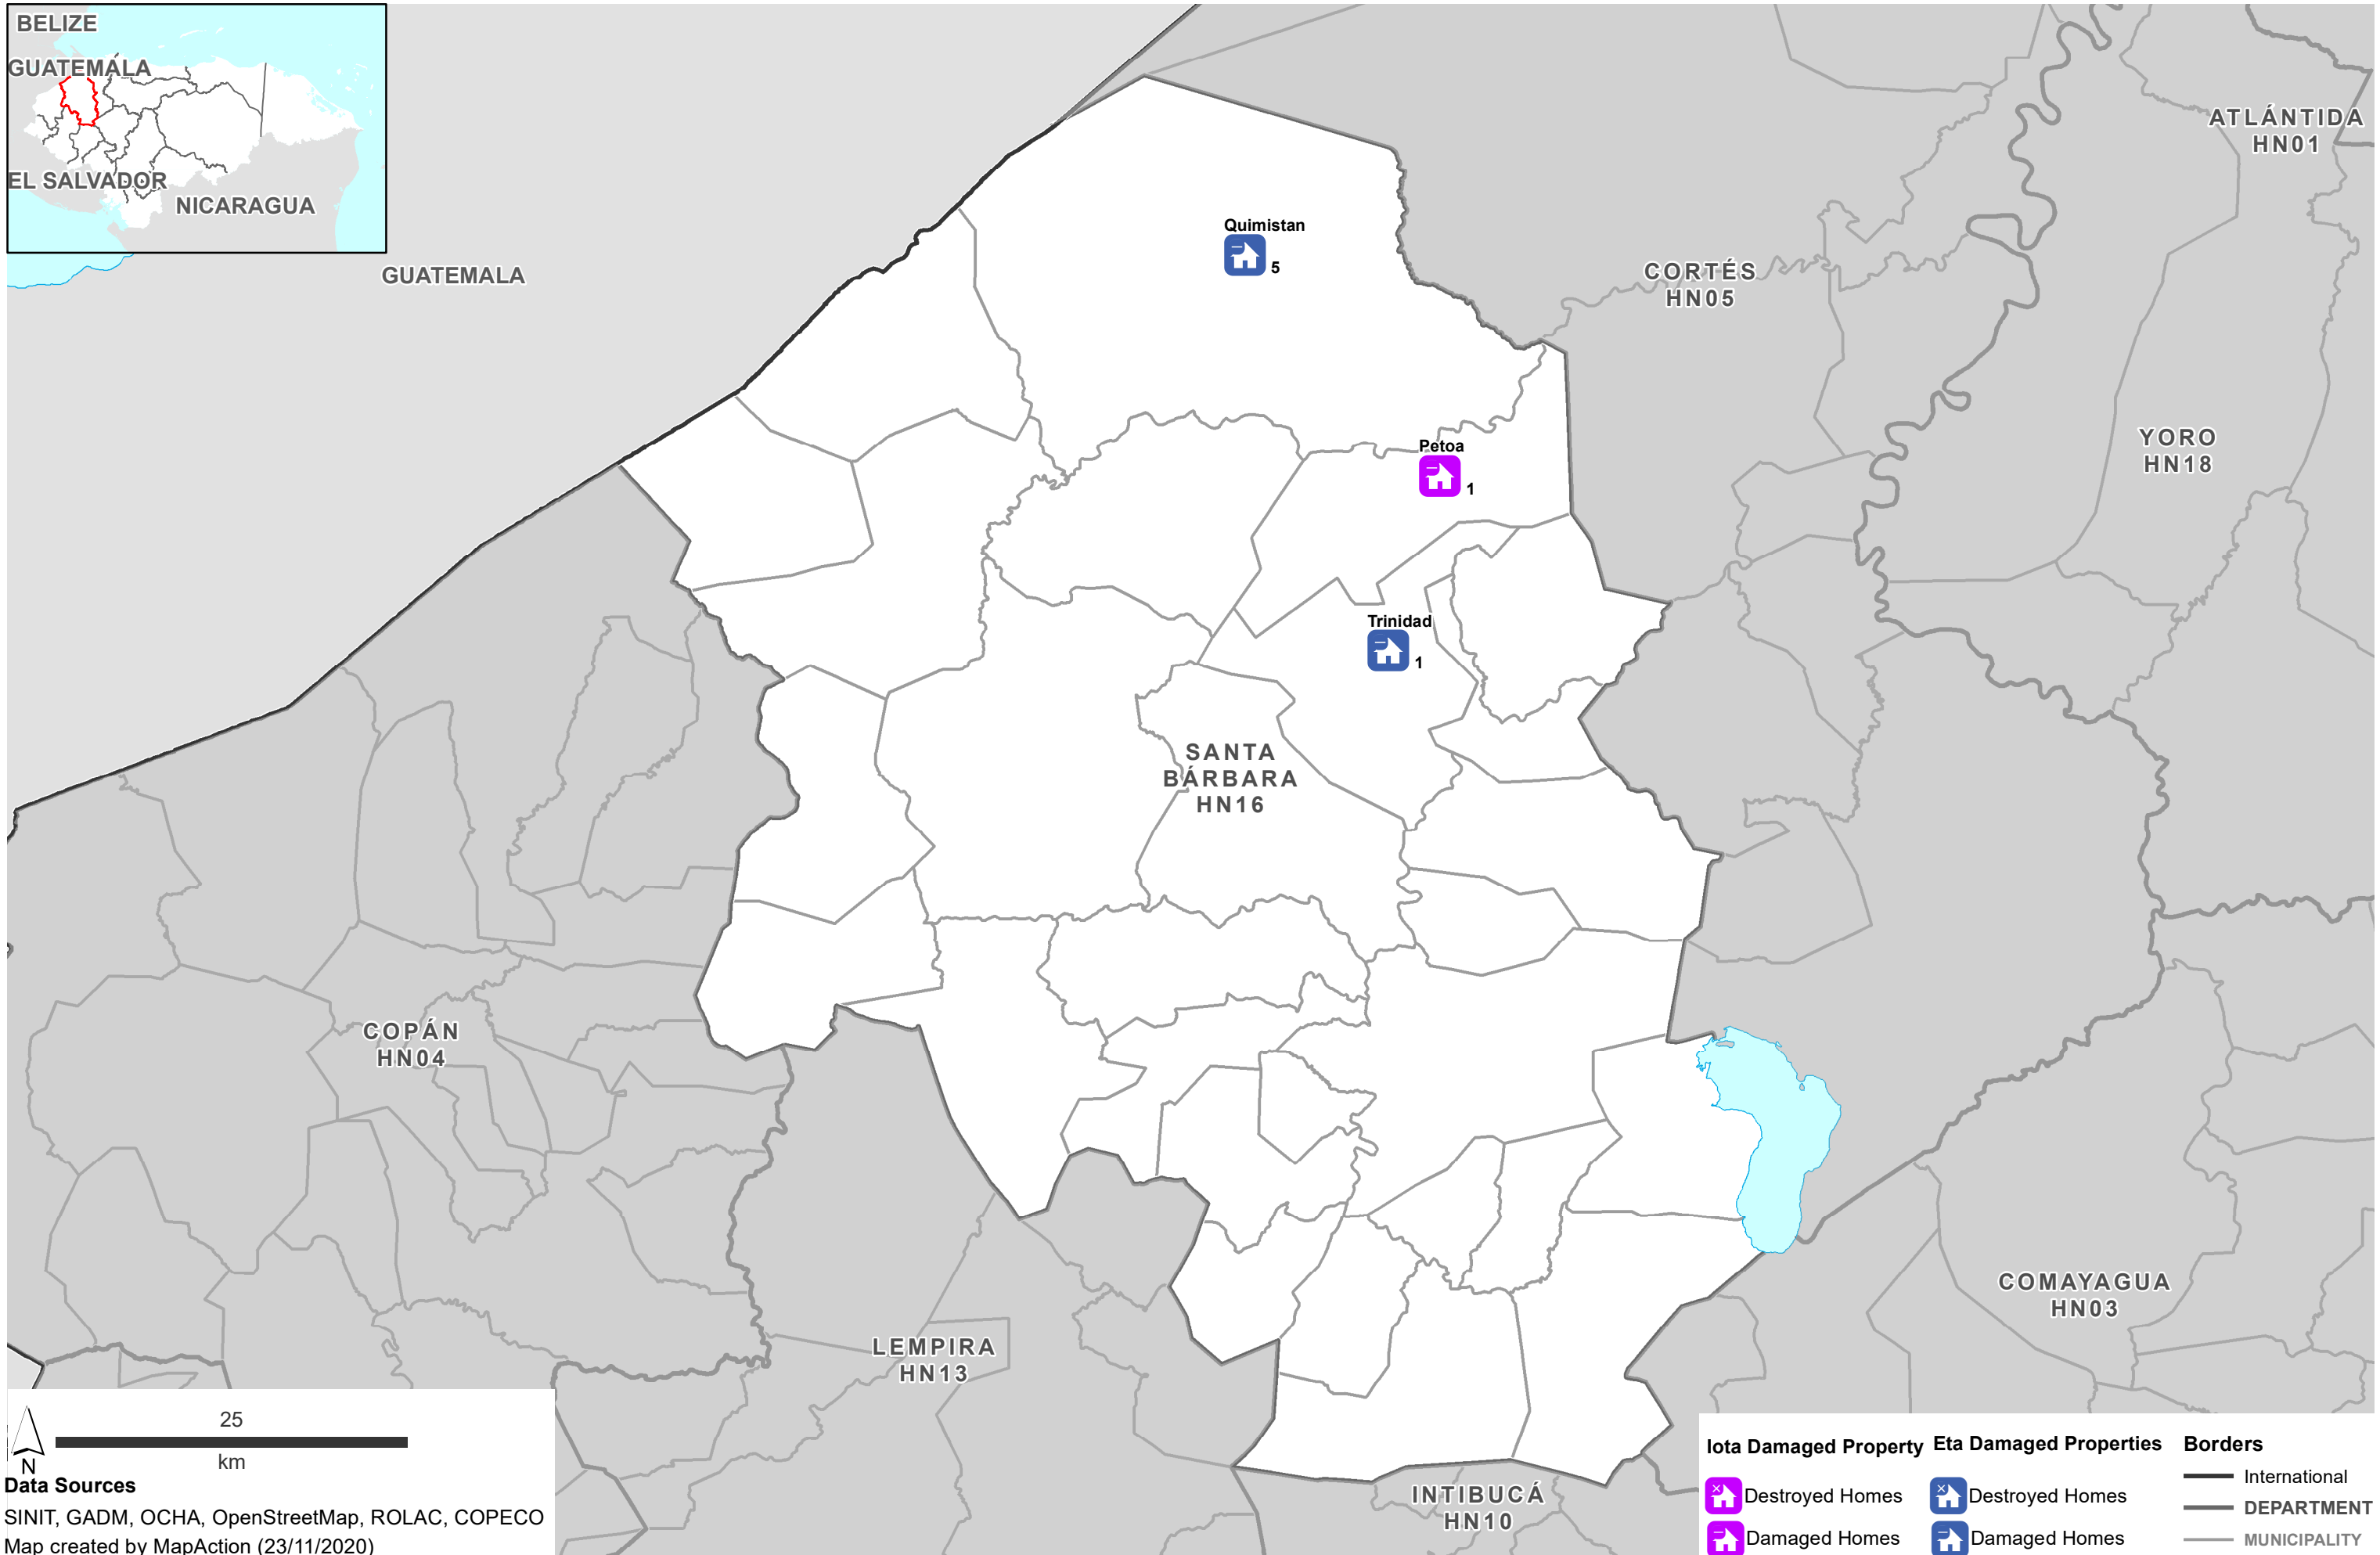

GUATEMALA

**Data Sources**  
 SINIT, GADM, OCHA, OpenStreetMap, ROLAC, COPECO  
 Map created by MapAction (23/11/2020)

Iota Damaged Property	Eta Damaged Properties	Borders
Destroyed Homes	Destroyed Homes	International
Damaged Homes	Damaged Homes	DEPARTMENT
		MUNICIPALITY