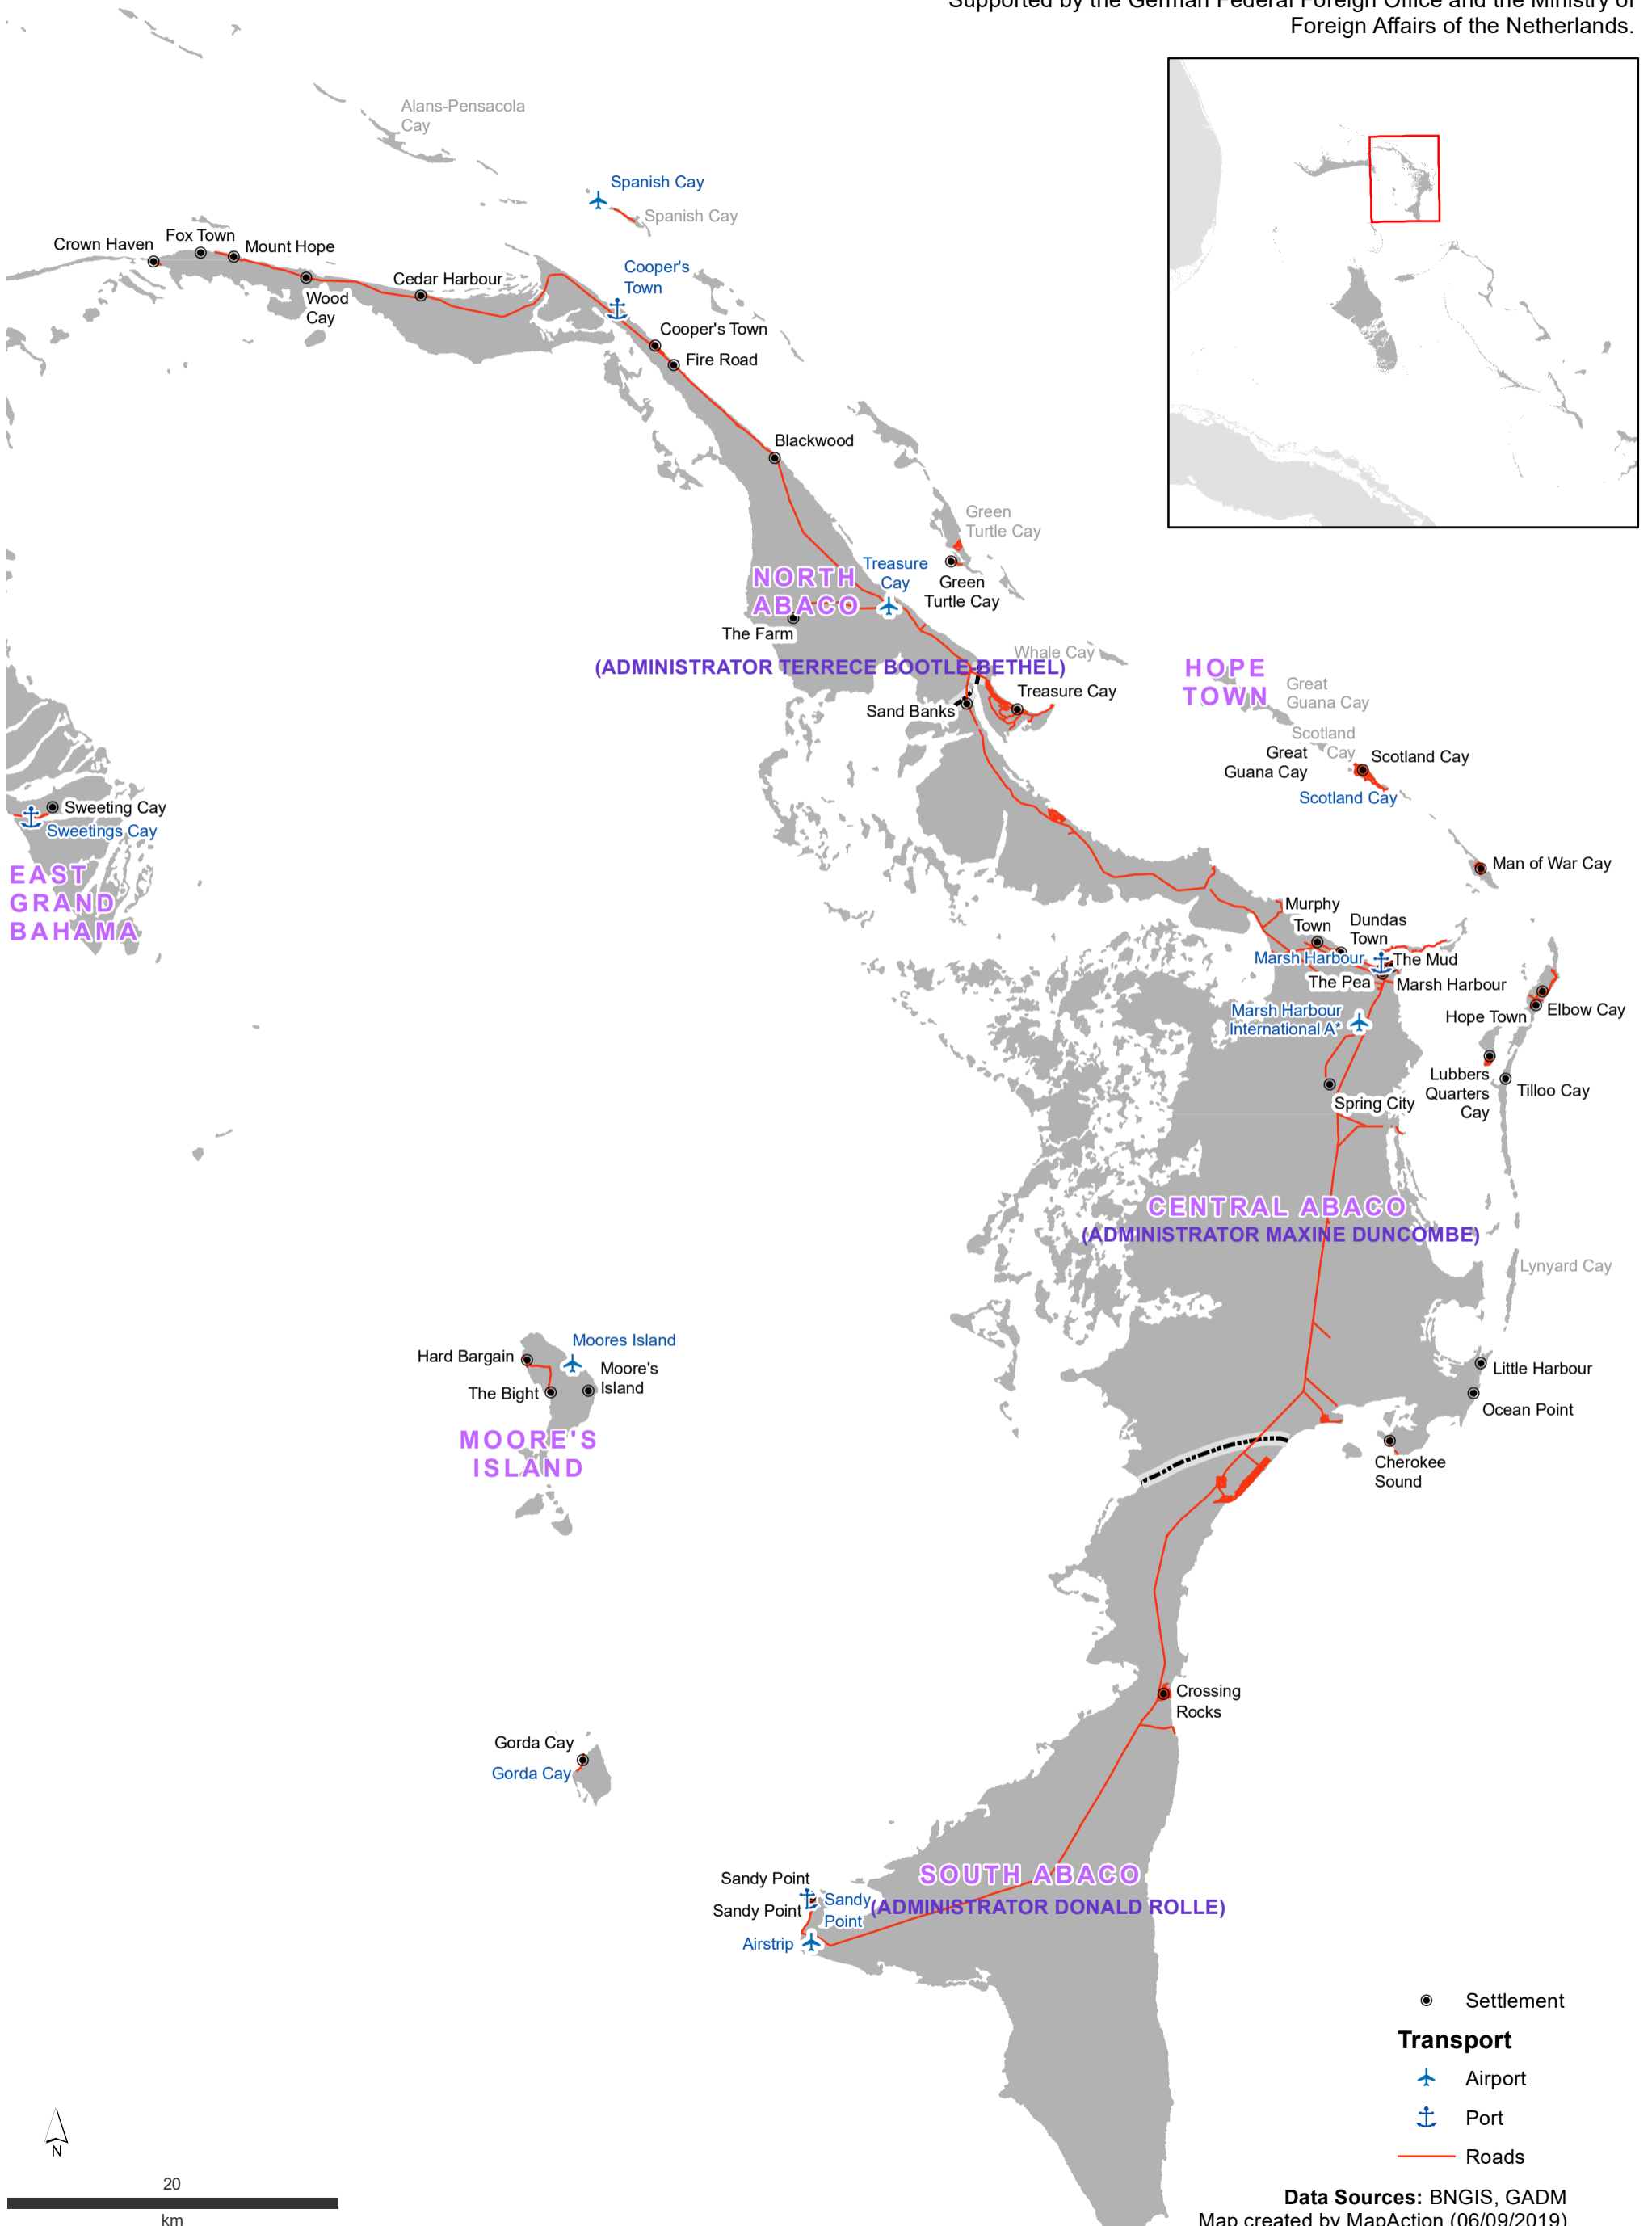

The Bahamas: Hurricane Dorian

Overview map of Abaco with Administration information, roads and settlements.

MA090 v01

Supported by the German Federal Foreign Office and the Ministry of Foreign Affairs of the Netherlands.

- Settlement
- Transport**
- ✈ Airport
- ⚓ Port
- Roads

Data Sources: BNGIS, GADM
Map created by MapAction (06/09/2019)

20
km