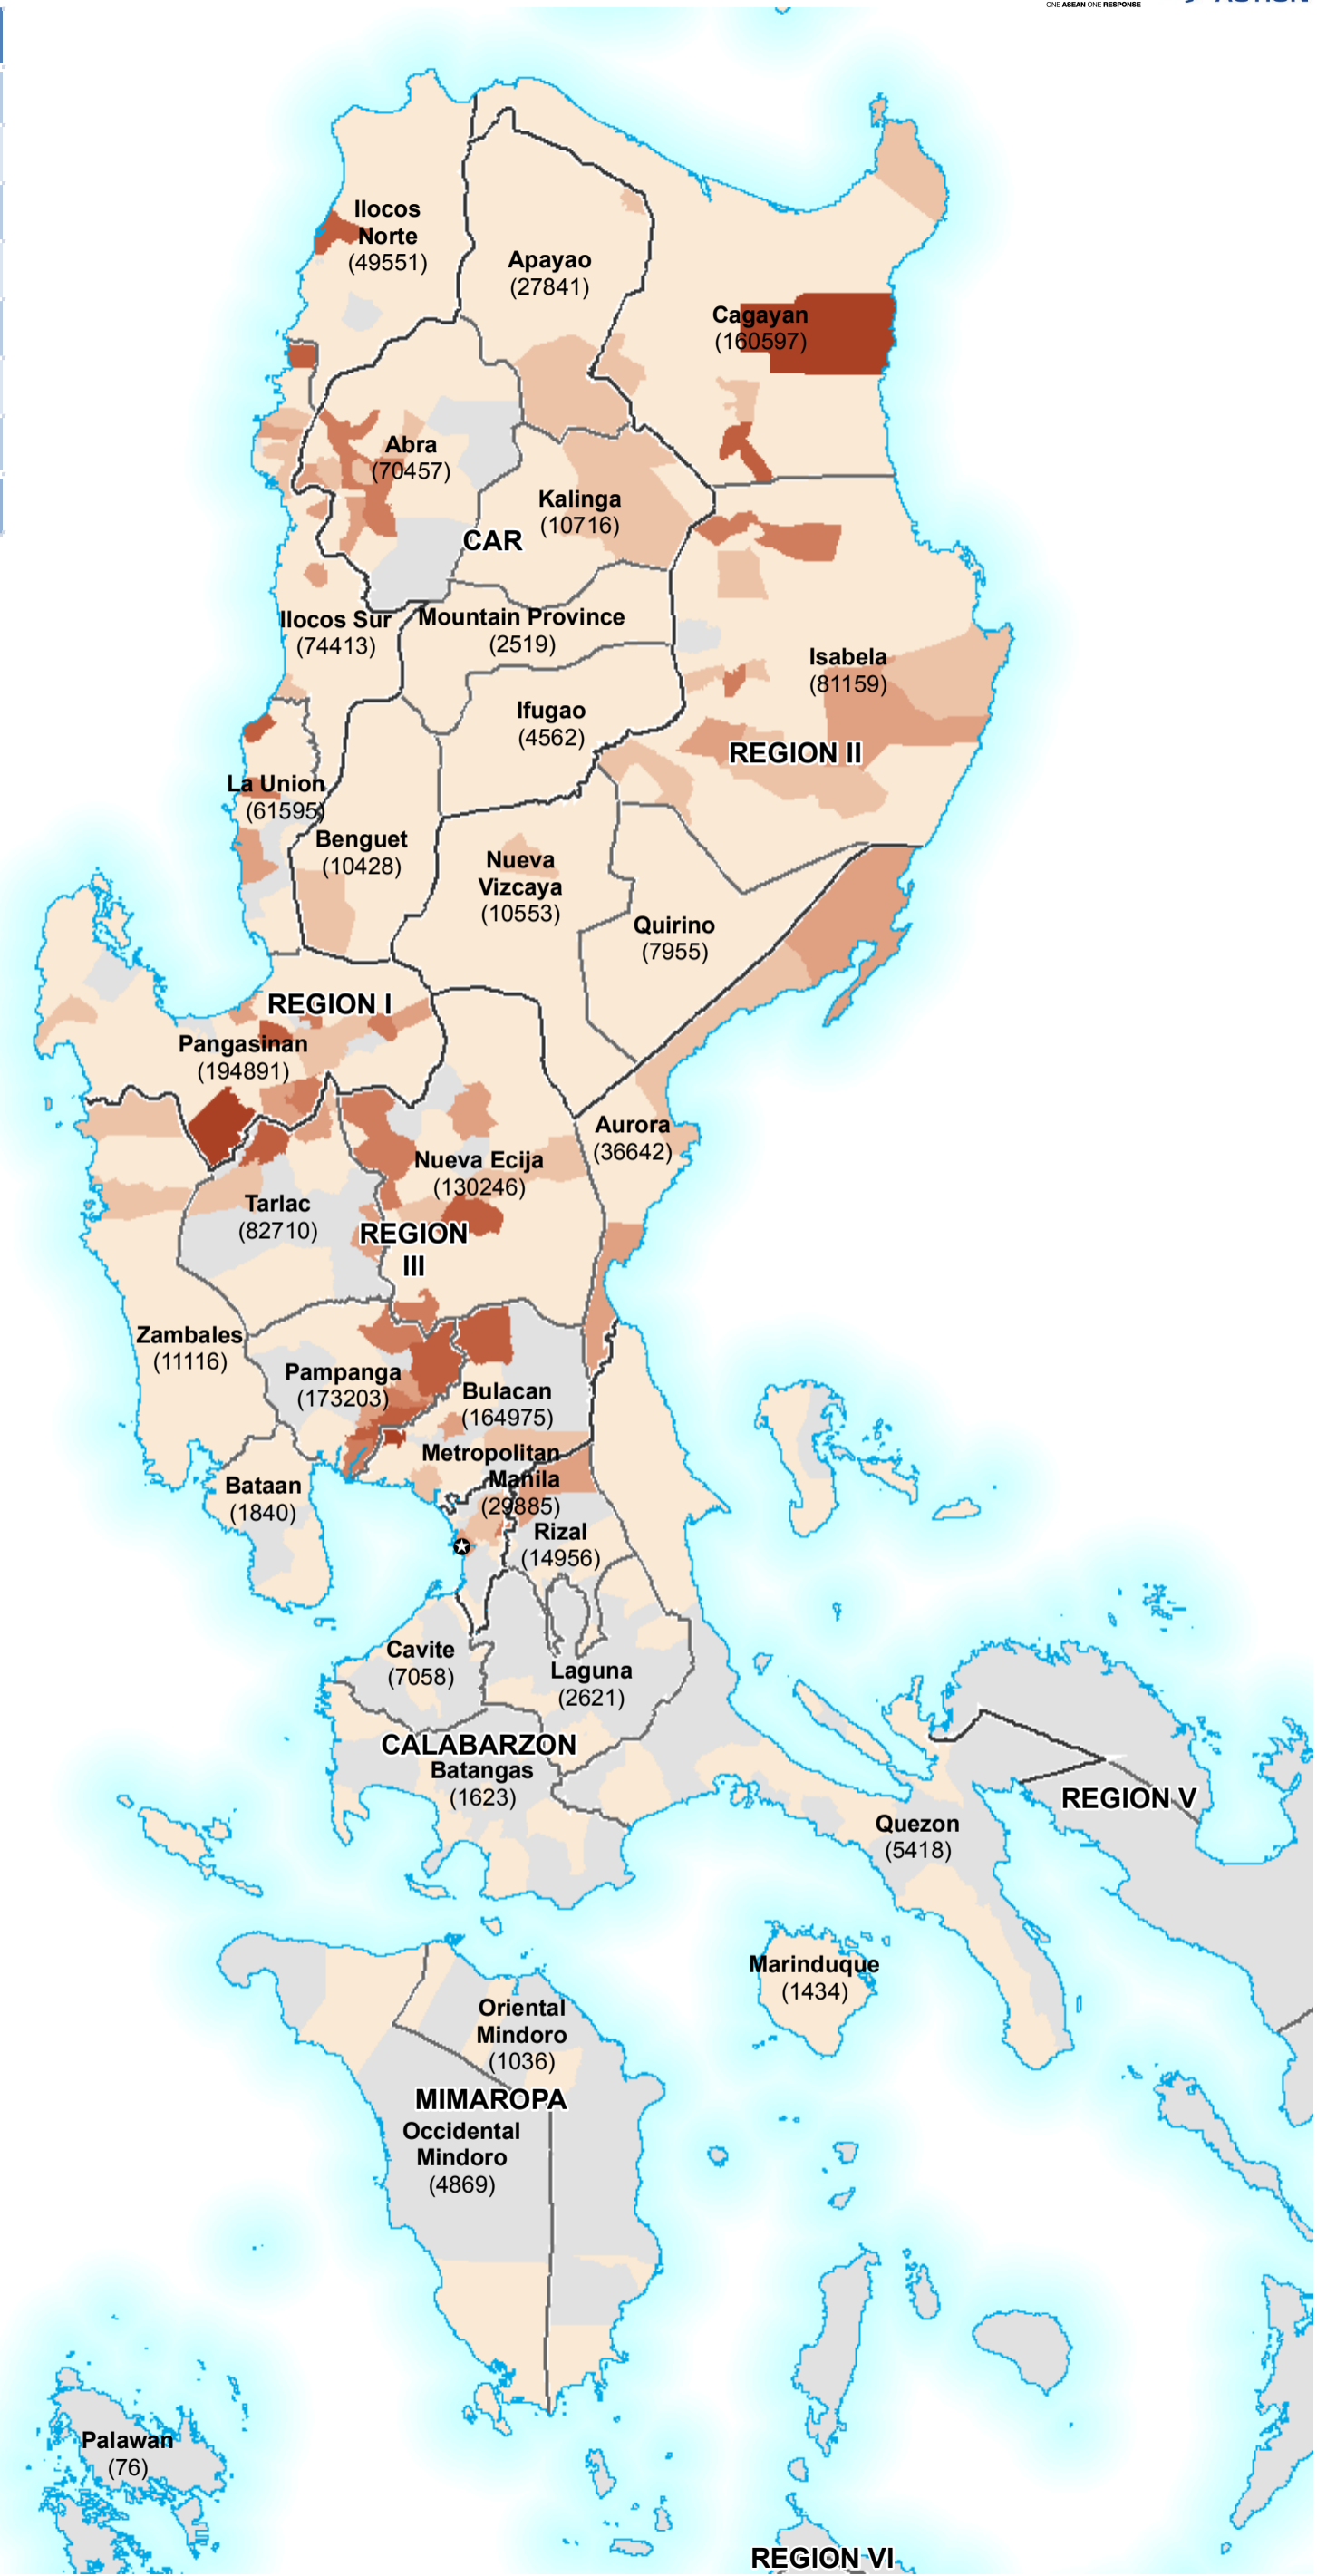

# The Philippines: Affected population by municipality (as at 20 Sept 2018 0600)

Regional Summary	Affected
Calabrazon	31,676
CAR	126,523
Mimaropa	7,415
NCR	29,885
Region I	380,450
Region II	260,316
Region III	600,732
<b>Total</b>	<b>1,436,997</b>

## Affected population

- 1 - 2,500
- 2,501 - 5,000
- 5,001 - 10,000
- 10,001 - 25,000
- 25,001 - 50,000
- 50,001 - 105,605

Province (1,2345)      Provincial affected population

## Settlements

⊙ CAPITAL

## Borders

- REGION
- PROVINCE