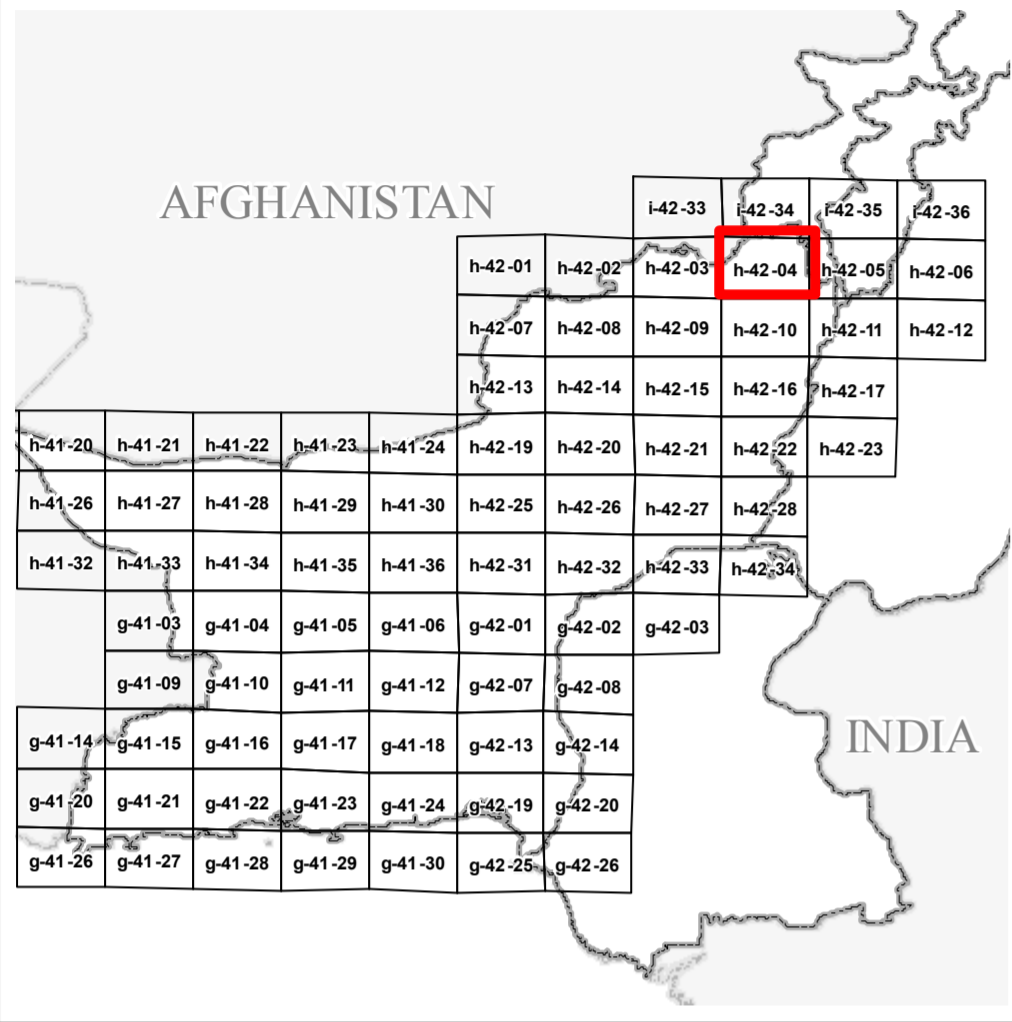

Pakistan IDP Emergency

Topographic Series

1:200,000 (H-42-04)

- Legend**
- National Capital
 - Province Capital
 - Primary Town
 - Secondary Town
 - Settlement/ Village

Scale 1:200,000 at custom size 81x45 cms

ma008_pak_Topography200K_A1L_V1

Date created: 17 June 2009 / 16:00

Projection/Datum: Geographic / WGS84

The depiction and use of boundaries, names and associated data shown here do not imply endorsement or acceptance by MapAction.

Data sources: Russian topographic 1:200,000 scale mapping, GIST, WFP, UN-Habitat, Logistics Cluster.

Produced by MapAction: www.mapaction.org