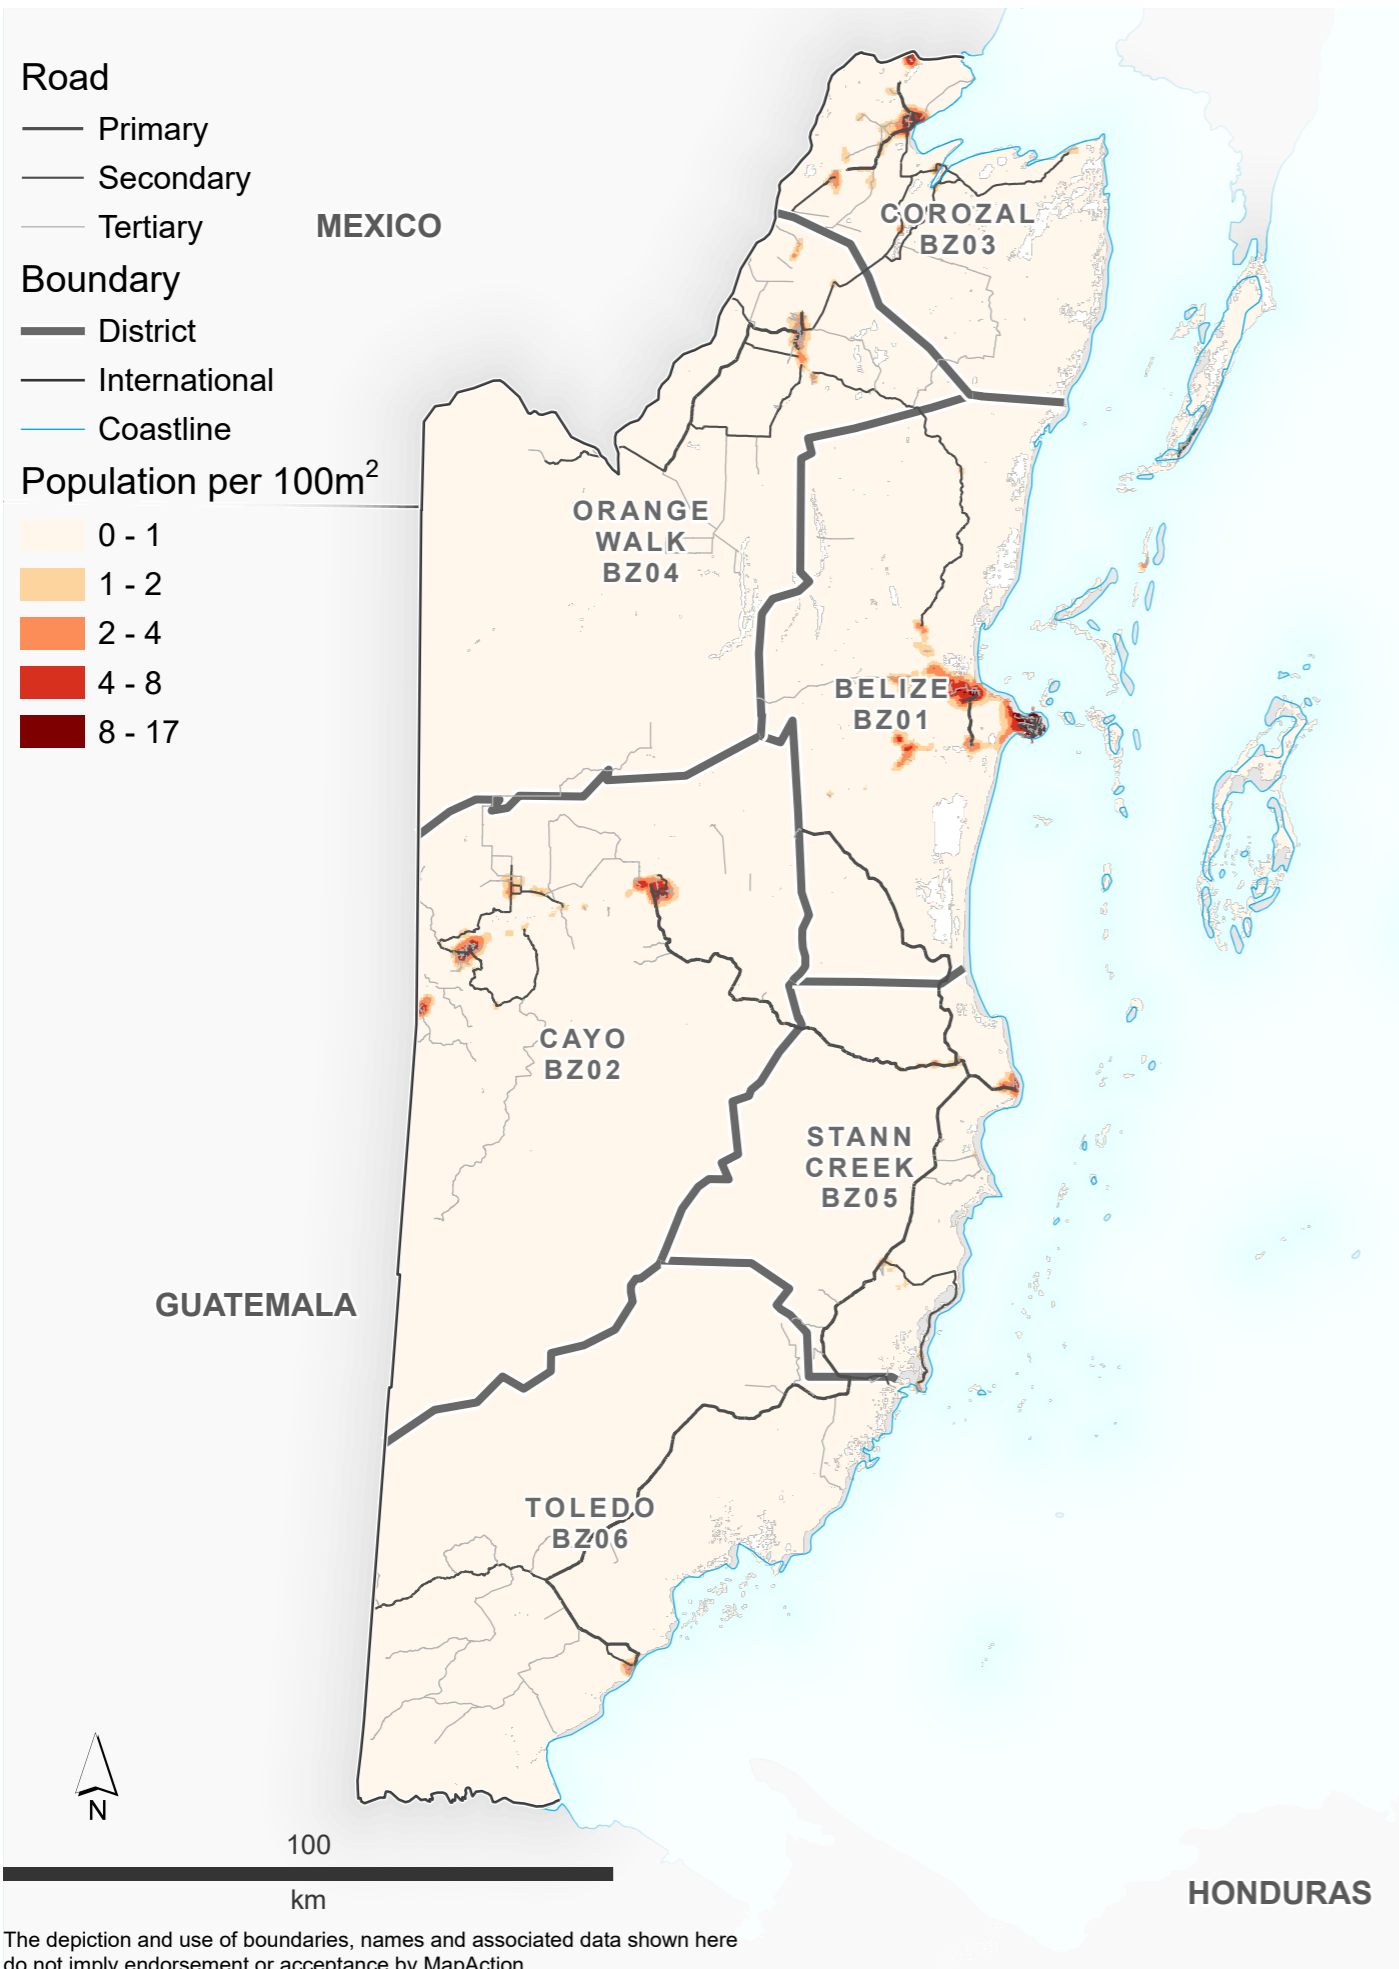

Baseline population for 2020 disaggregated by sex and age, by District

Data sources: Population: WorldPop; Other: OpenStreetMap, GADM

Map created by MapAction (29/05/2024)