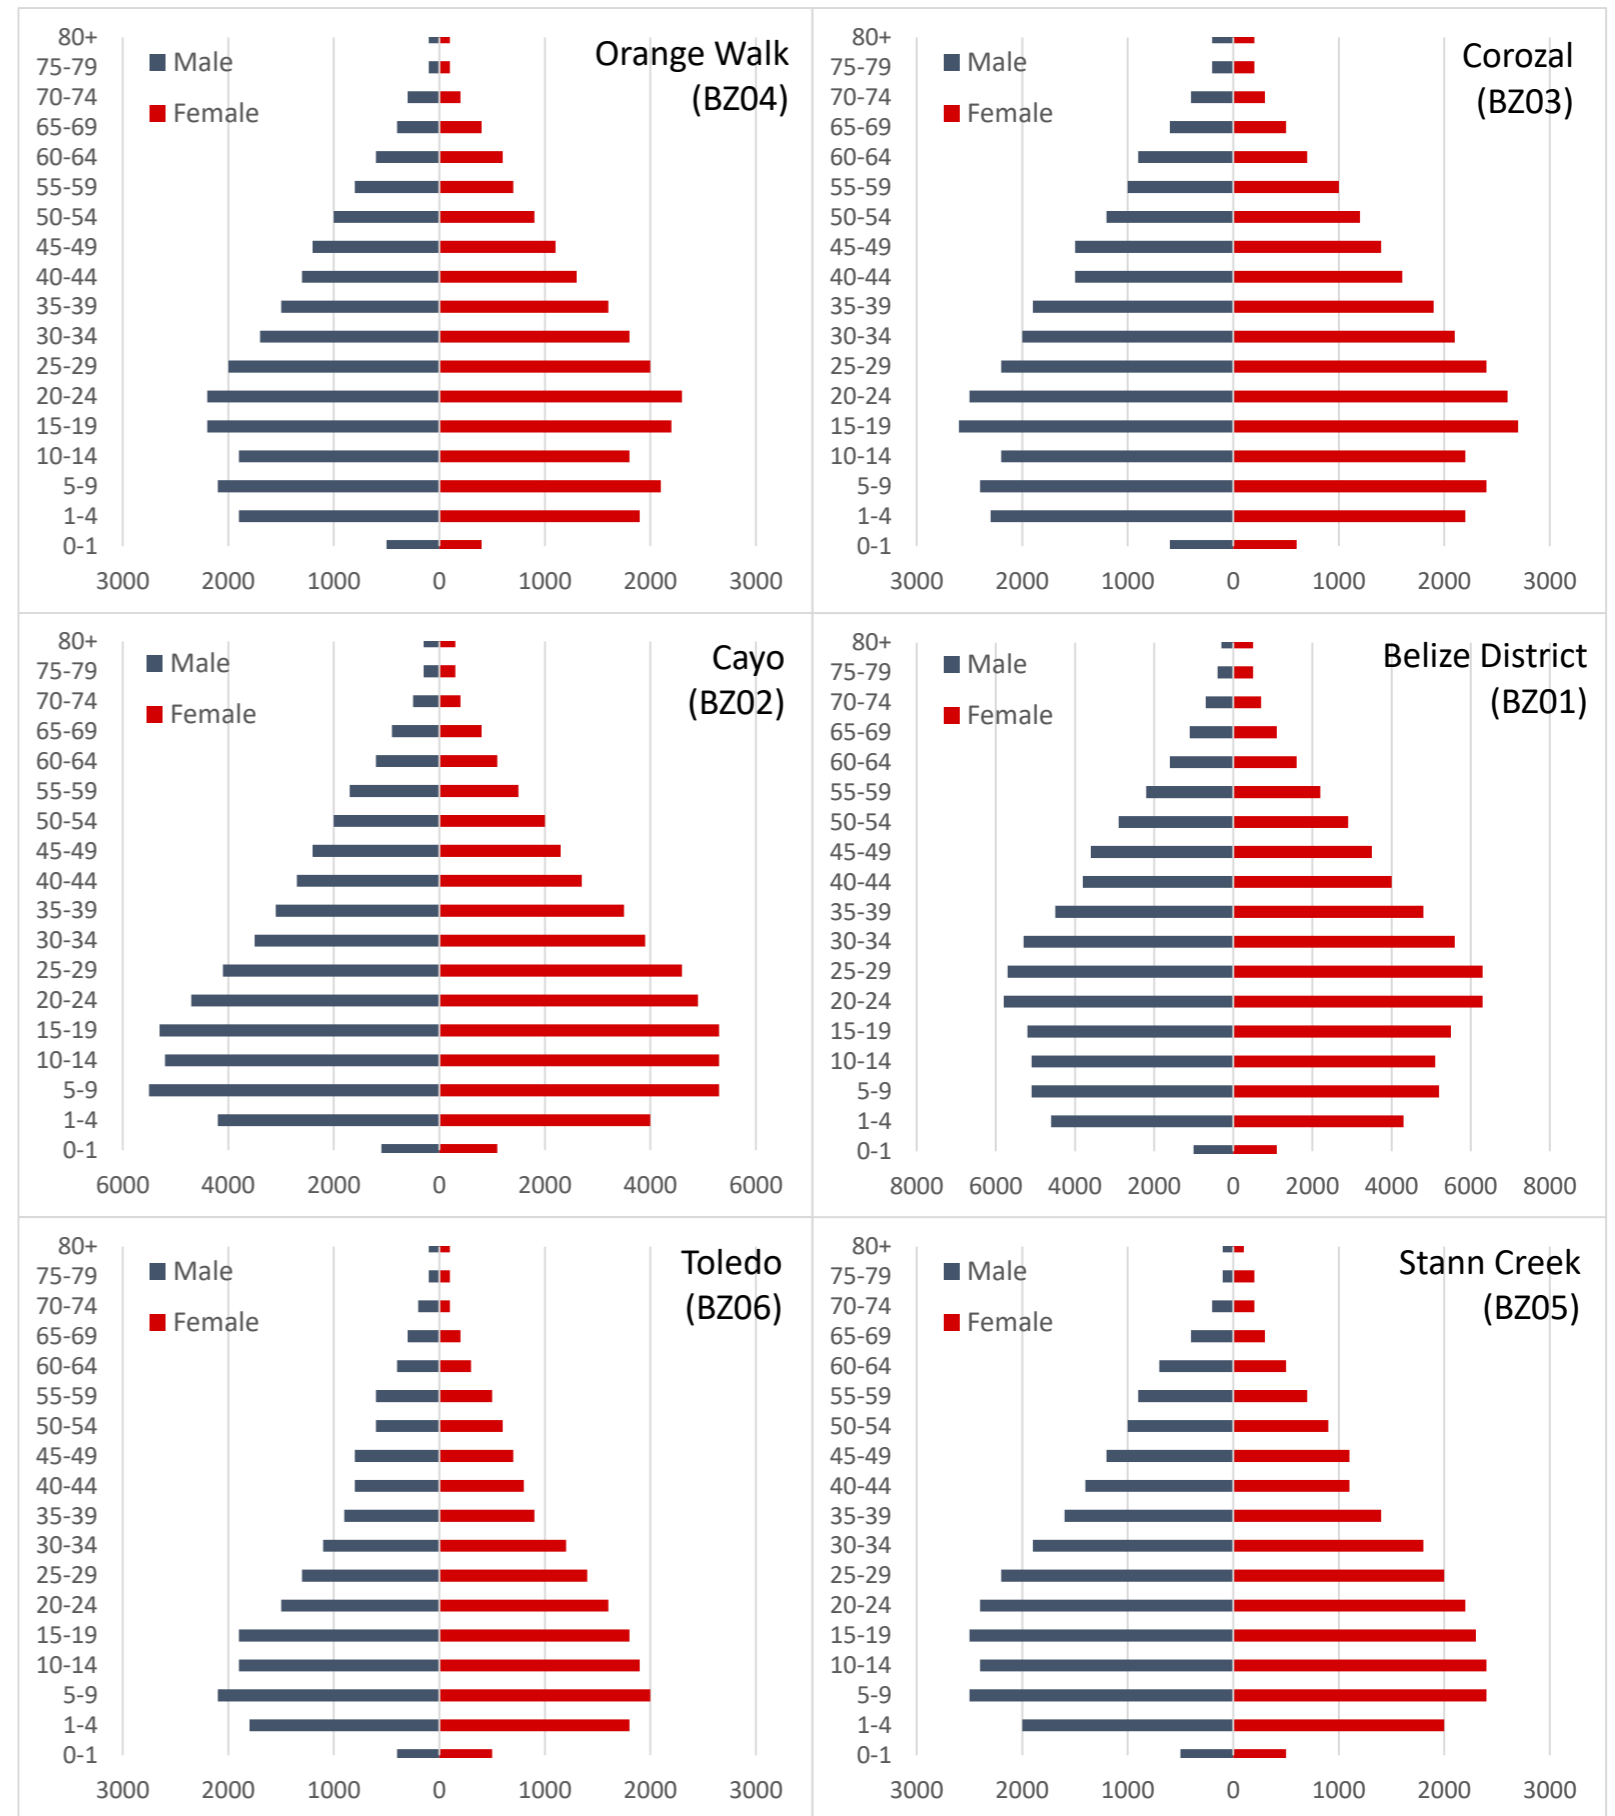

Baseline population for 2020 disaggregated by sex and age, by District

Data sources: Population: WorldPop; Other: OpenStreetMap, GADM

Map created by MapAction (29/05/2024)