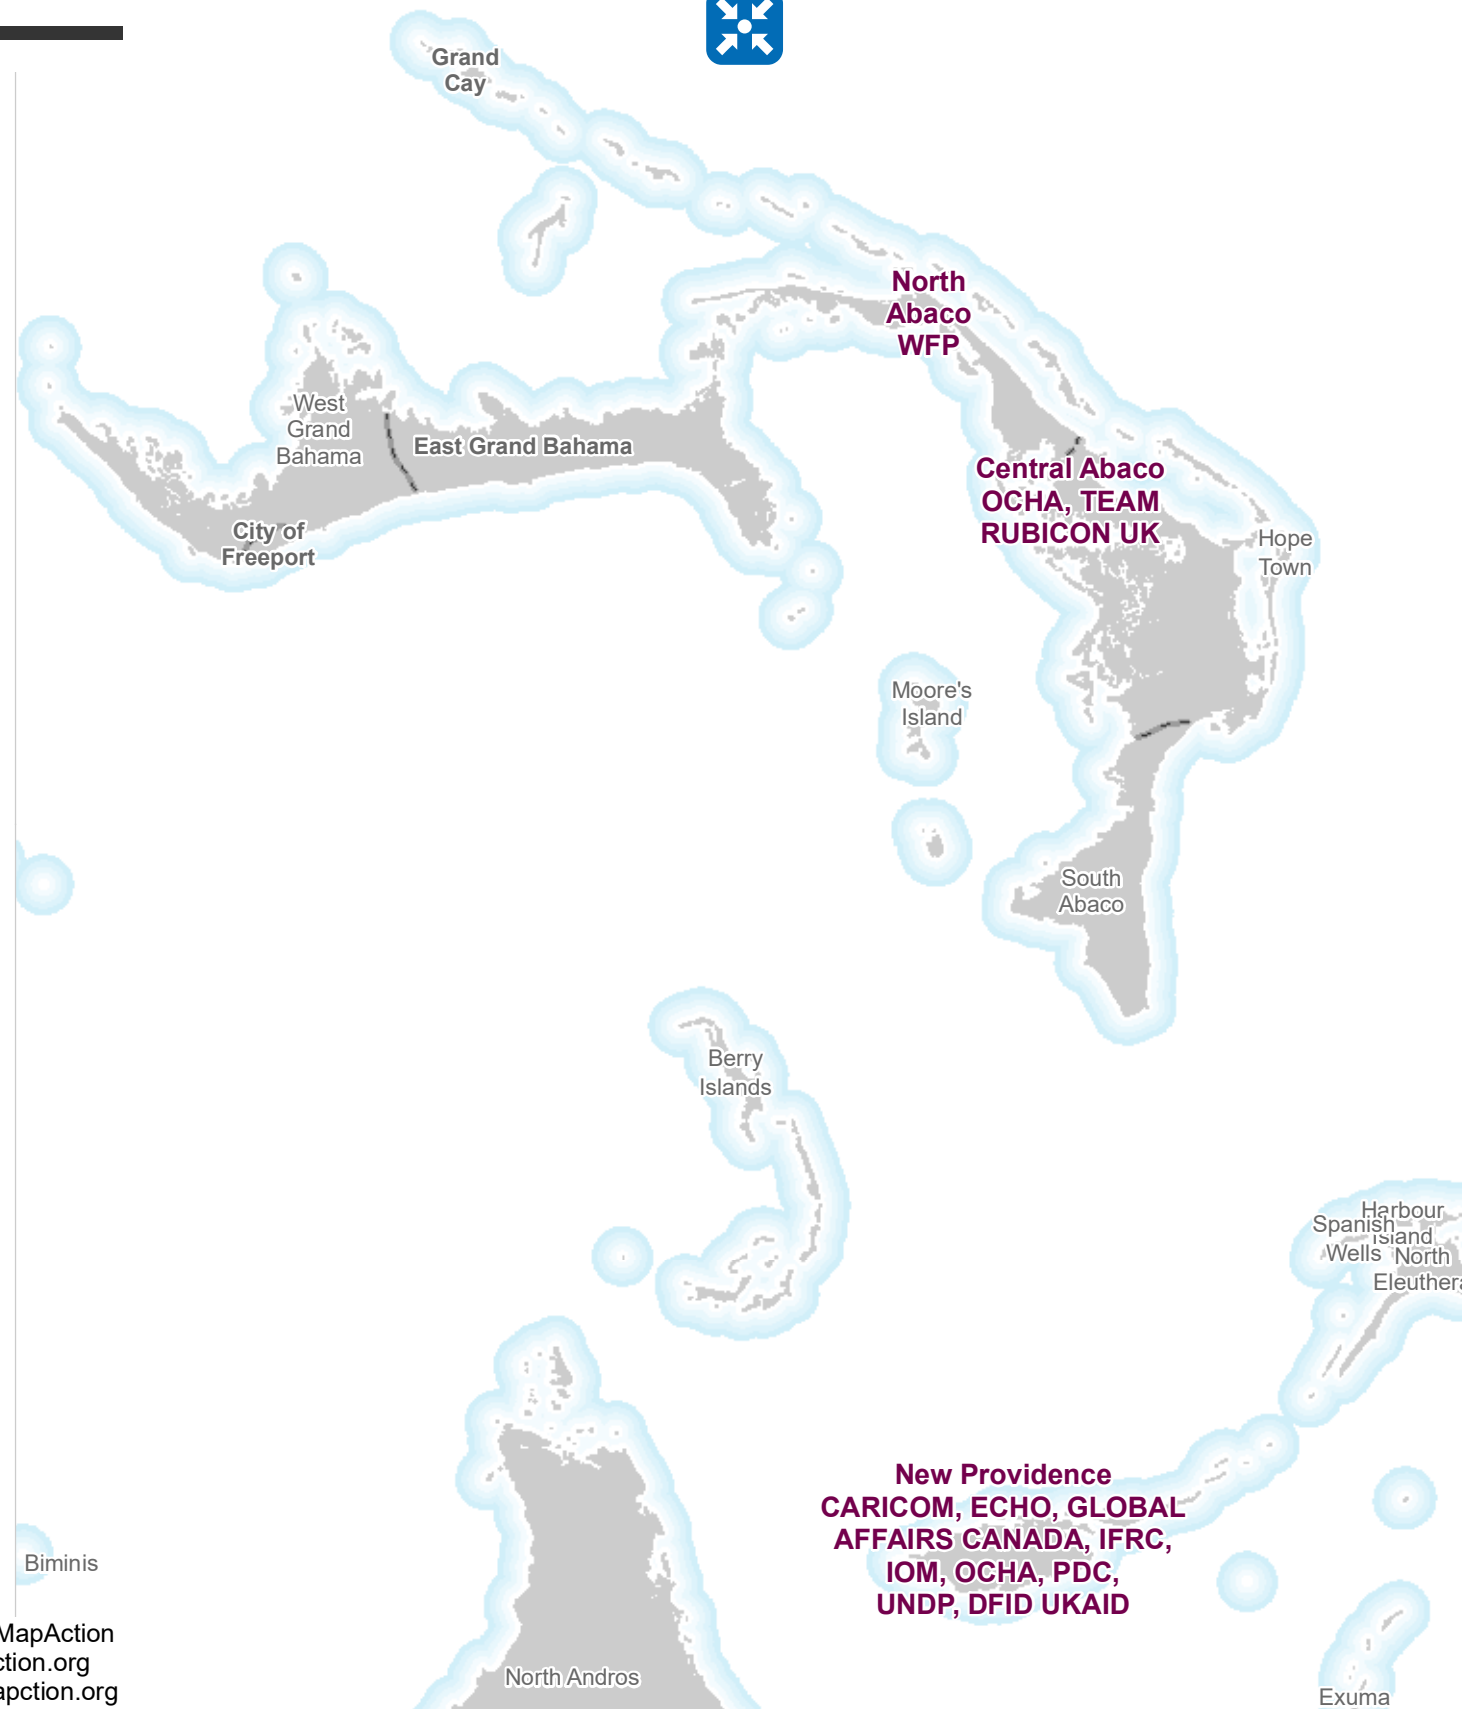

The Bahamas

Who What Where activities / presence in affected area by cluster as of 10th September 2019 20:00

Agriculture

Data Sources: OCHA, GADM

50

km

Coordination

To add your presence and activity please go to: <http://bit.ly/BHSUsefullinks> and follow the link for BHS (3W WhoWhatWhere)