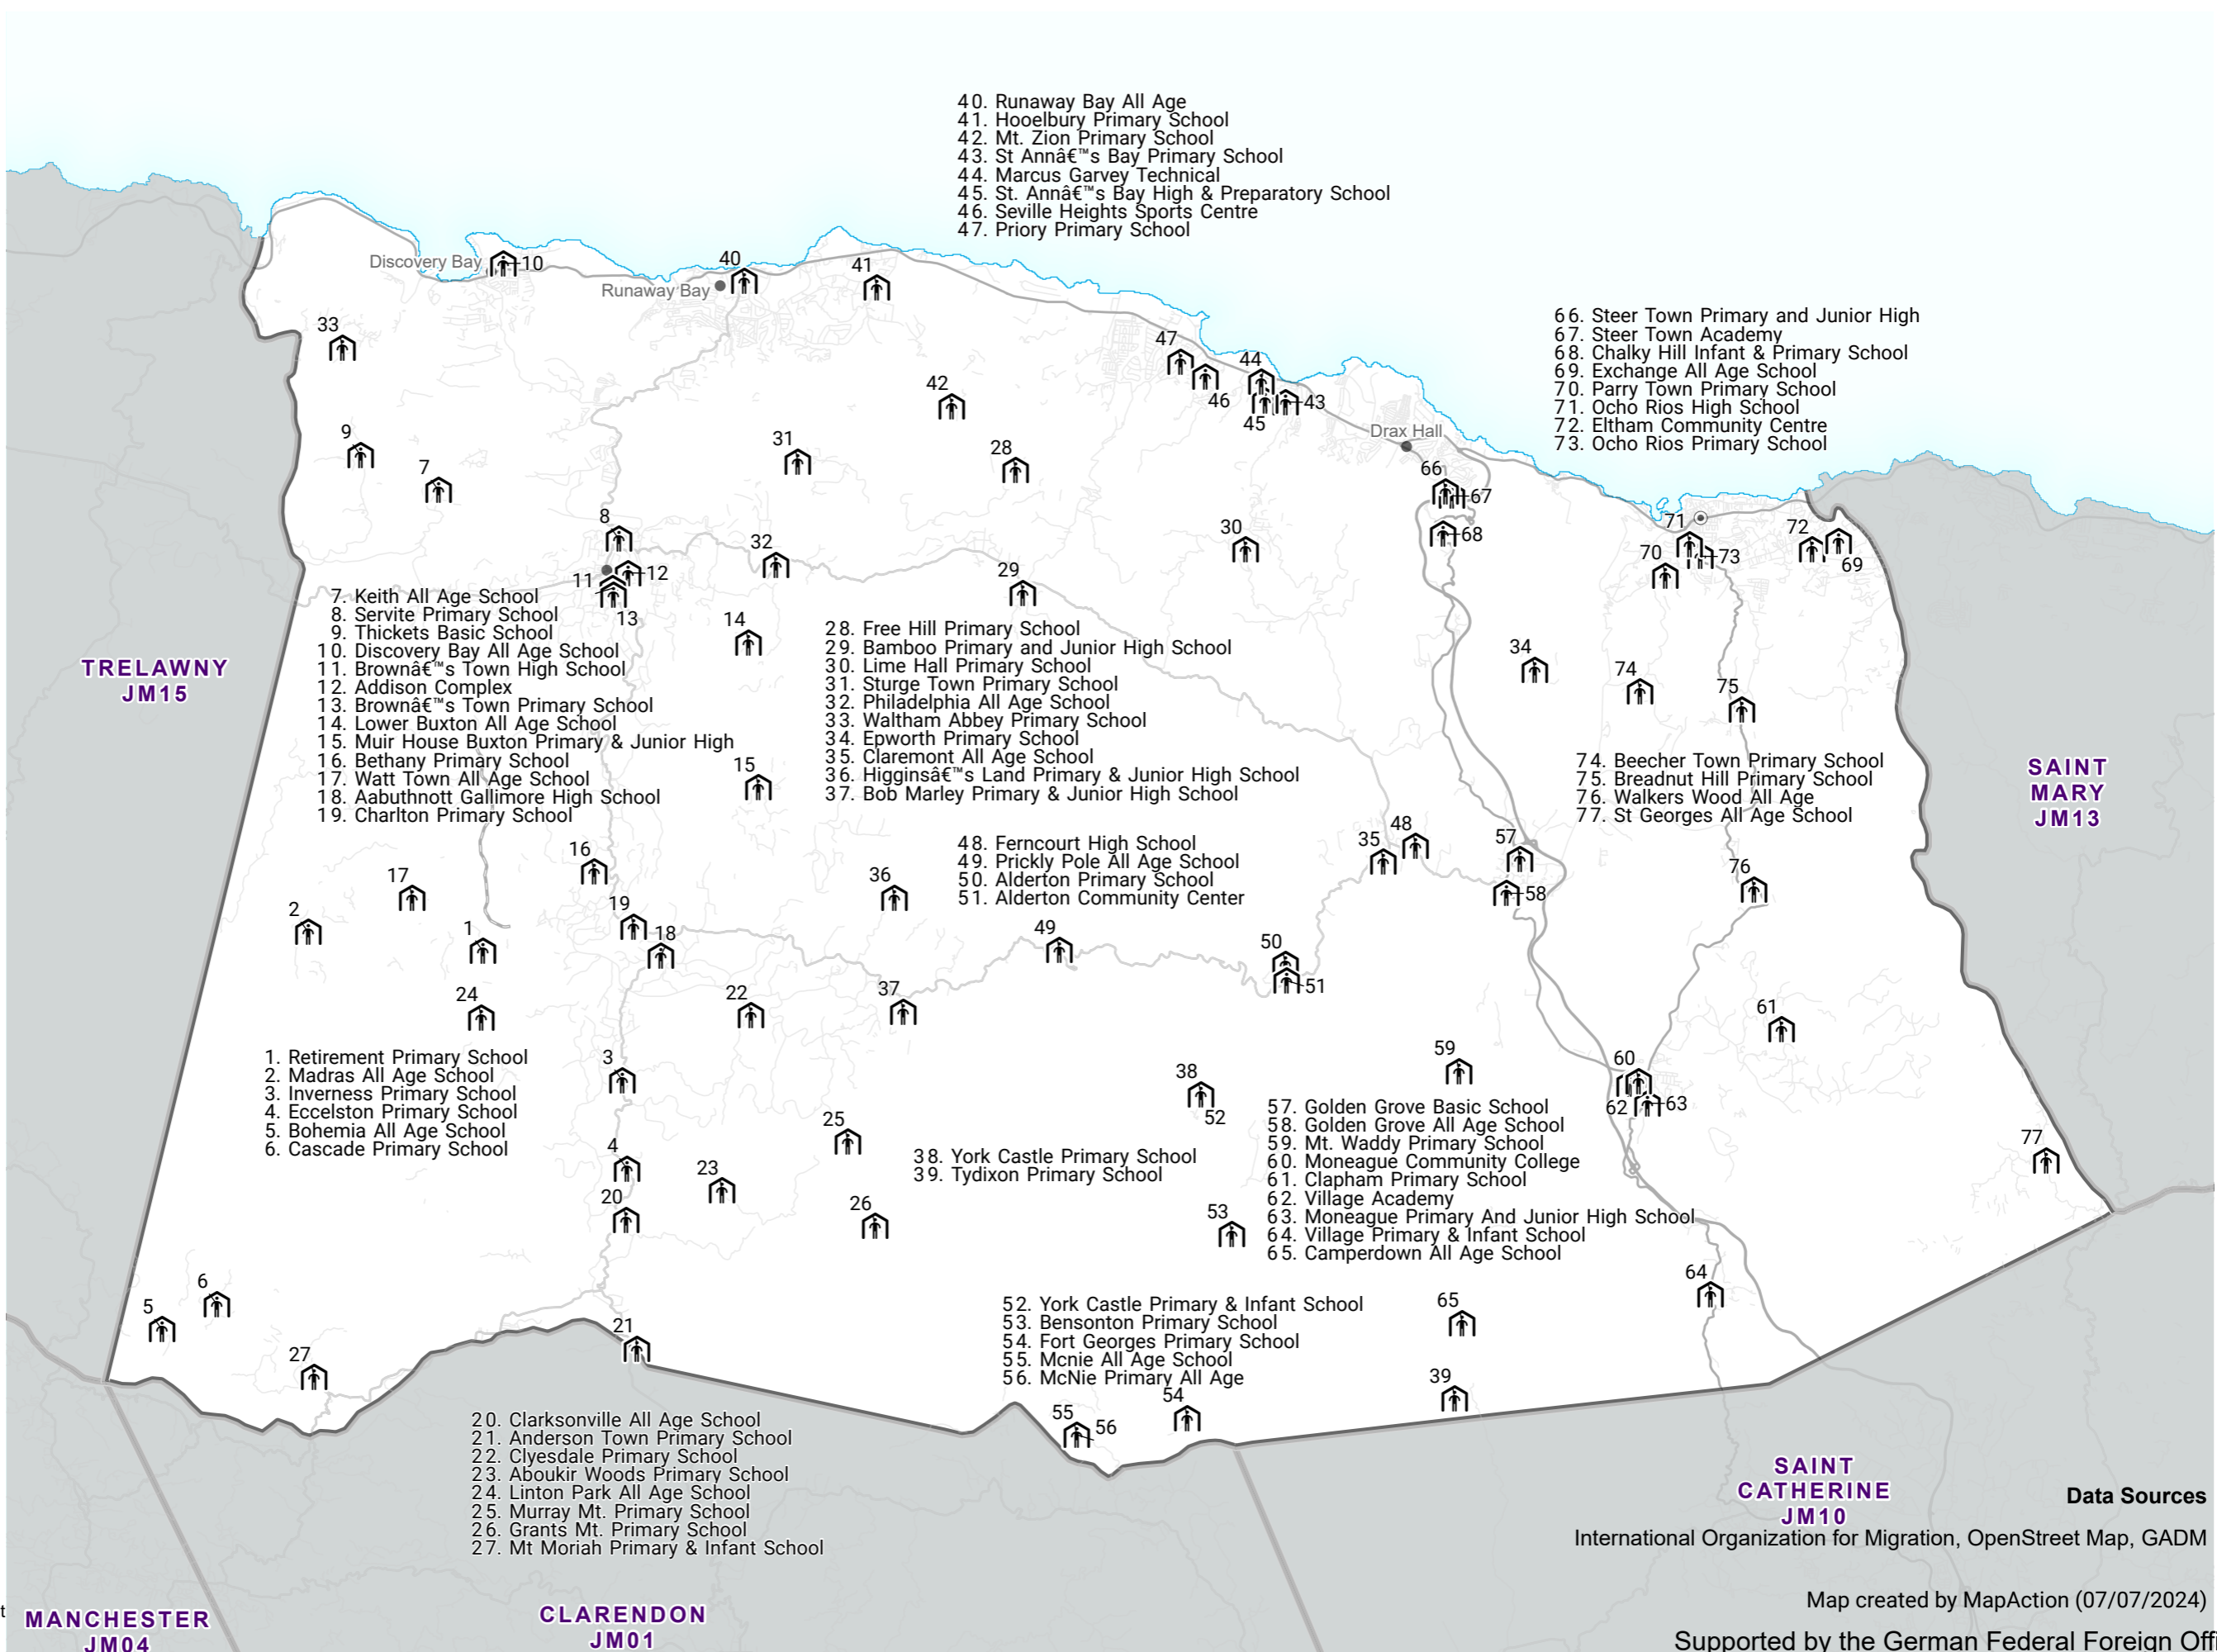

Settlement

Roads

Railway

Boundaries

6

km

The boundaries and names shown and the designations used on this map do not imply official endorsement or acceptance by the United Nations or MapAction.

MANCHESTER JM04

CLARENDON JM01

SAINT CATHERINE JM10

SAINT MARY JM13

TRELAWNY JM15

1. Retirement Primary School
2. Madras All Age School
3. Inverness Primary School
4. Eccelston Primary School
5. Bohemia All Age School
6. Cascade Primary School
7. Keith All Age School
8. Servite Primary School
9. Thickets Basic School
10. Discovery Bay All Age School
11. Brownâ€™s Town High School
12. Addison Complex
13. Brownâ€™s Town Primary School
14. Lower Buxton All Age School
15. Muir House Buxton Primary & Junior High
16. Bethany Primary School
17. Watt Town All Age School
18. Aabuthnott Gallimore High School
19. Charlton Primary School
20. Clarksonville All Age School
21. Anderson Town Primary School
22. Clyesdale Primary School
23. Aboukir Woods Primary School
24. Linton Park All Age School
25. Murray Mt. Primary School
26. Grants Mt. Primary School
27. Mt Moriah Primary & Infant School
28. Free Hill Primary School
29. Bamboo Primary and Junior High School
30. Lime Hall Primary School
31. Sturge Town Primary School
32. Philadelphia All Age School
33. Waltham Abbey Primary School
34. Epworth Primary School
35. Claremont All Age School
36. Higginsâ€™s Land Primary & Junior High School
37. Bob Marley Primary & Junior High School
38. York Castle Primary School
39. Tydixon Primary School
40. Runaway Bay All Age
41. Hoelbury Primary School
42. Mt. Zion Primary School
43. St Annâ€™s Bay Primary School
44. Marcus Garvey Technical
45. St. Annâ€™s Bay High & Preparatory School
46. Seville Heights Sports Centre
47. Priory Primary School
48. Ferncourt High School
49. Prickly Pole All Age School
50. Alderton Primary School
51. Alderton Community Center
52. York Castle Primary & Infant School
53. Bensonton Primary School
54. Fort Georges Primary School
55. Mcnie All Age School
56. McNie Primary All Age
57. Golden Grove Basic School
58. Golden Grove All Age School
59. Mt. Waddy Primary School
60. Moneague Community College
61. Clapham Primary School
62. Village Academy
63. Moneague Primary And Junior High School
64. Village Primary & Infant School
65. Camperdown All Age School
66. Steer Town Primary and Junior High
67. Steer Town Academy
68. Chalky Hill Infant & Primary School
69. Exchange All Age School
70. Parry Town Primary School
71. Ocho Rios High School
72. Eltham Community Centre
73. Ocho Rios Primary School
74. Beecher Town Primary School
75. Breadnut Hill Primary School
76. Walkers Wood All Age
77. St Georges All Age School

Data Sources
International Organization for Migration, OpenStreet Map, GADM

Map created by MapAction (07/07/2024)
Supported by the German Federal Foreign Office.