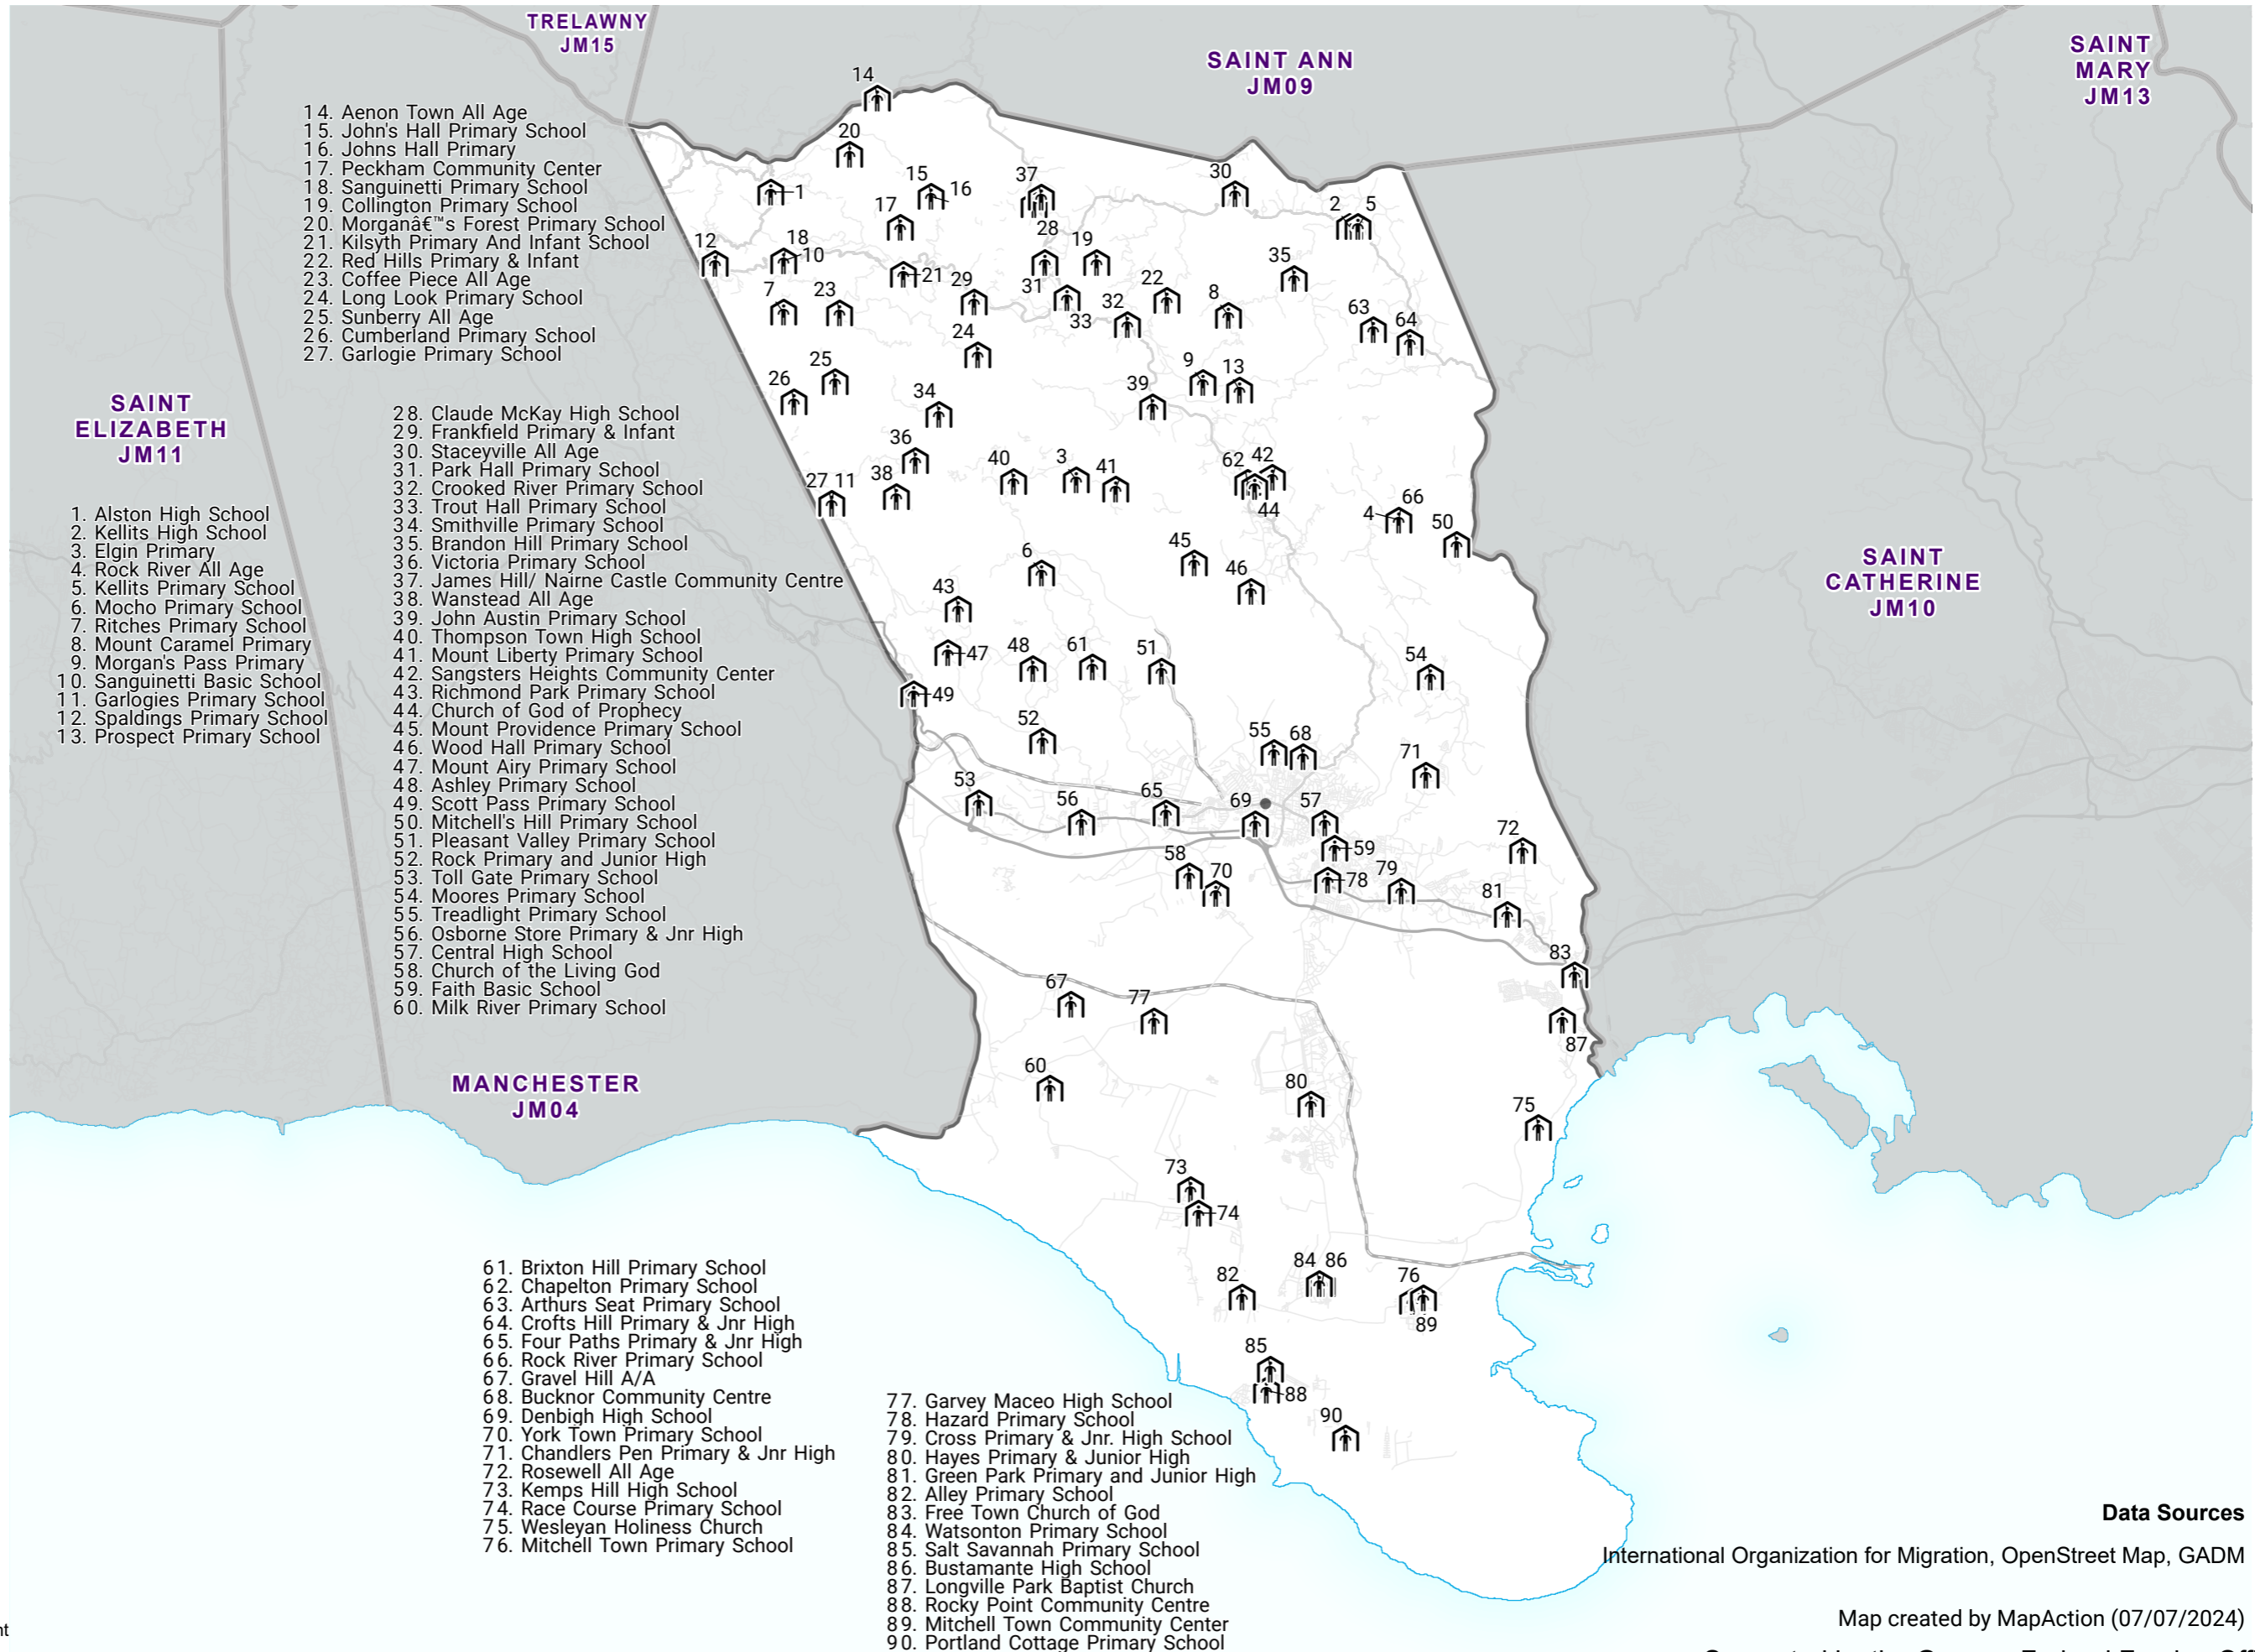

IOM Shelter Locations: Clarendon (JM01)

- IOM Shelter
- Settlement
- Town
- Roads
- Primary
- Secondary
- Tertiary
- Railway
- Railway
- Boundaries
- Parish

14. Aeon Town All Age
15. John's Hall Primary School
16. Johns Hall Primary
17. Peckham Community Center
18. Sanguinetti Primary School
19. Collington Primary School
20. Morgan's Forest Primary School
21. Kilsyth Primary And Infant School
22. Red Hills Primary & Infant
23. Coffee Piece All Age
24. Long Look Primary School
25. Sunberry All Age
26. Cumberland Primary School
27. Garlogie Primary School