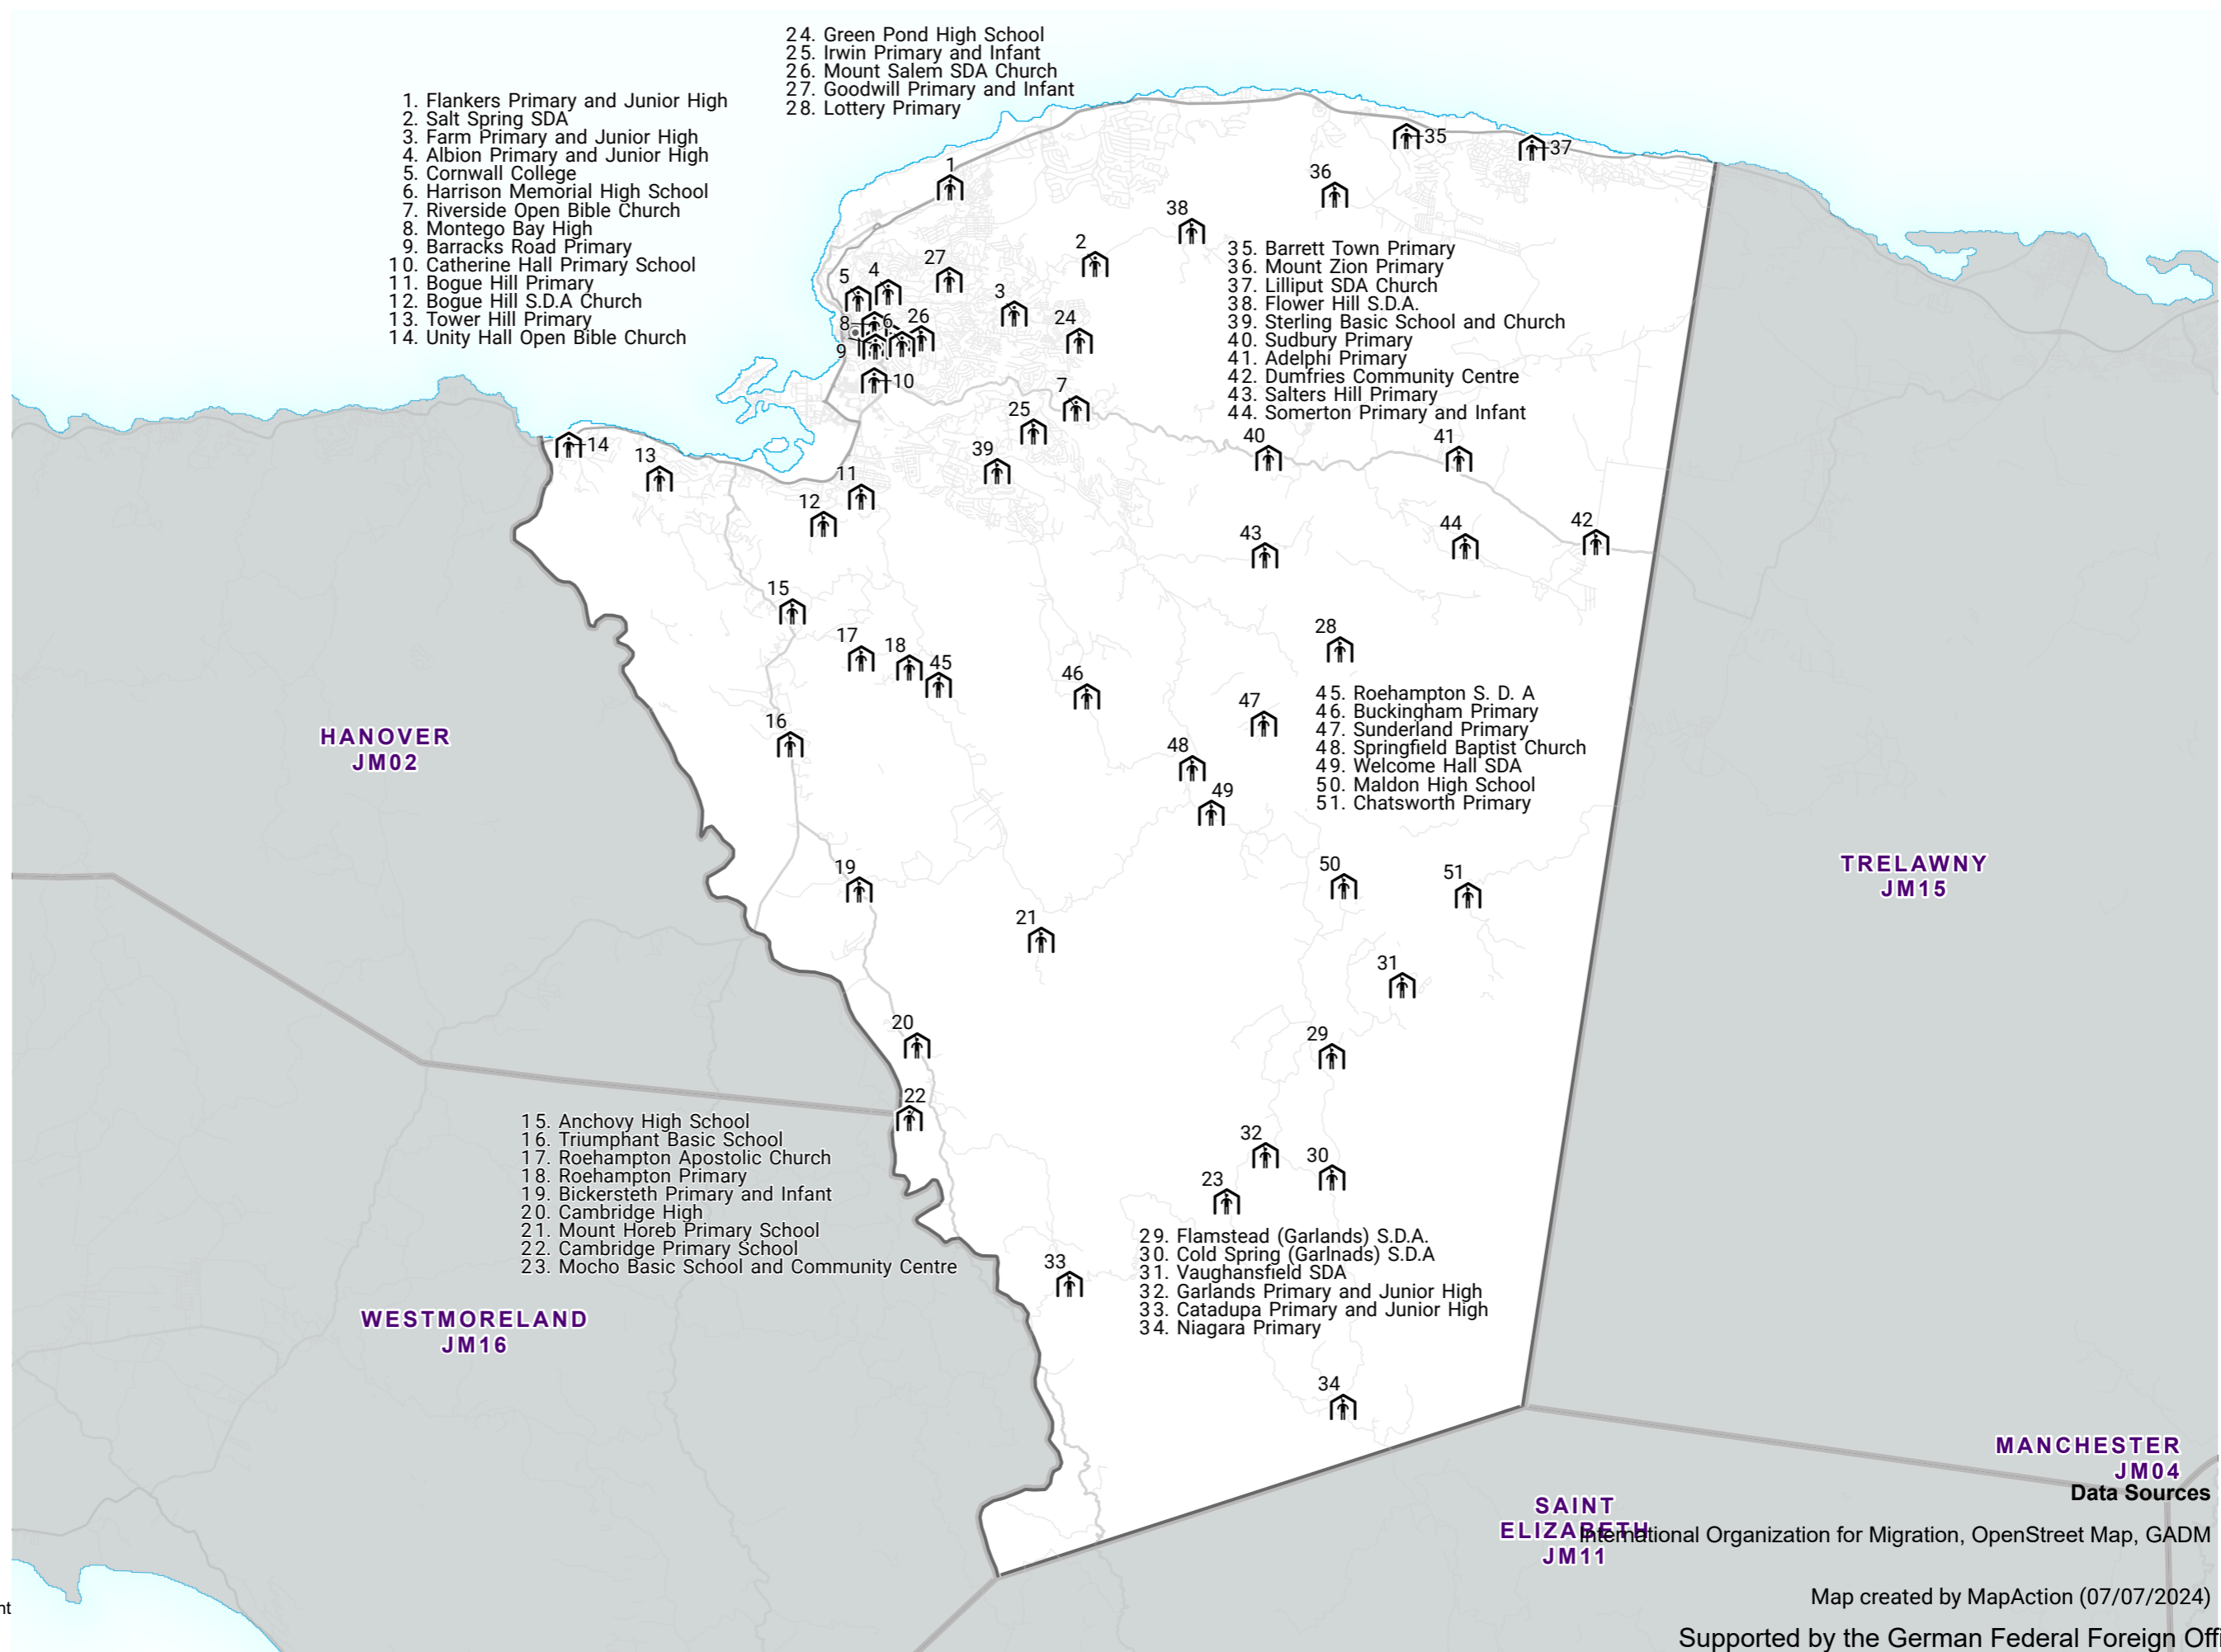

35. Barrett Town Primary
36. Mount Zion Primary
37. Lilliput SDA Church
38. Flower Hill S.D.A.
39. Sterling Basic School and Church
40. Sudbury Primary
41. Adelphi Primary
42. Dumfries Community Centre
43. Salters Hill Primary
44. Somerton Primary and Infant
45. Roehampton S. D. A
46. Buckingham Primary
47. Sunderland Primary
48. Springfield Baptist Church
49. Welcome Hall SDA
50. Maldon High School
51. Chatsworth Primary

15. Anchovy High School
16. Triumphant Basic School
17. Roehampton Apostolic Church
18. Roehampton Primary
19. Bickersteth Primary and Infant
20. Cambridge High
21. Mount Horeb Primary School
22. Cambridge Primary School
23. Mocho Basic School and Community Centre

29. Flamstead (Garlands) S.D.A.
30. Cold Spring (Garlnads) S.D.A
31. Vaughansfield SDA
32. Garlands Primary and Junior High
33. Catadupa Primary and Junior High
34. Niagara Primary

The boundaries and names shown and the designations used on this map do not imply official endorsement or acceptance by the United Nations or MapAction.

MANCHESTER JM04
SAINT ELIZABETH JM11
International Organization for Migration, OpenStreet Map, GADM
Data Sources