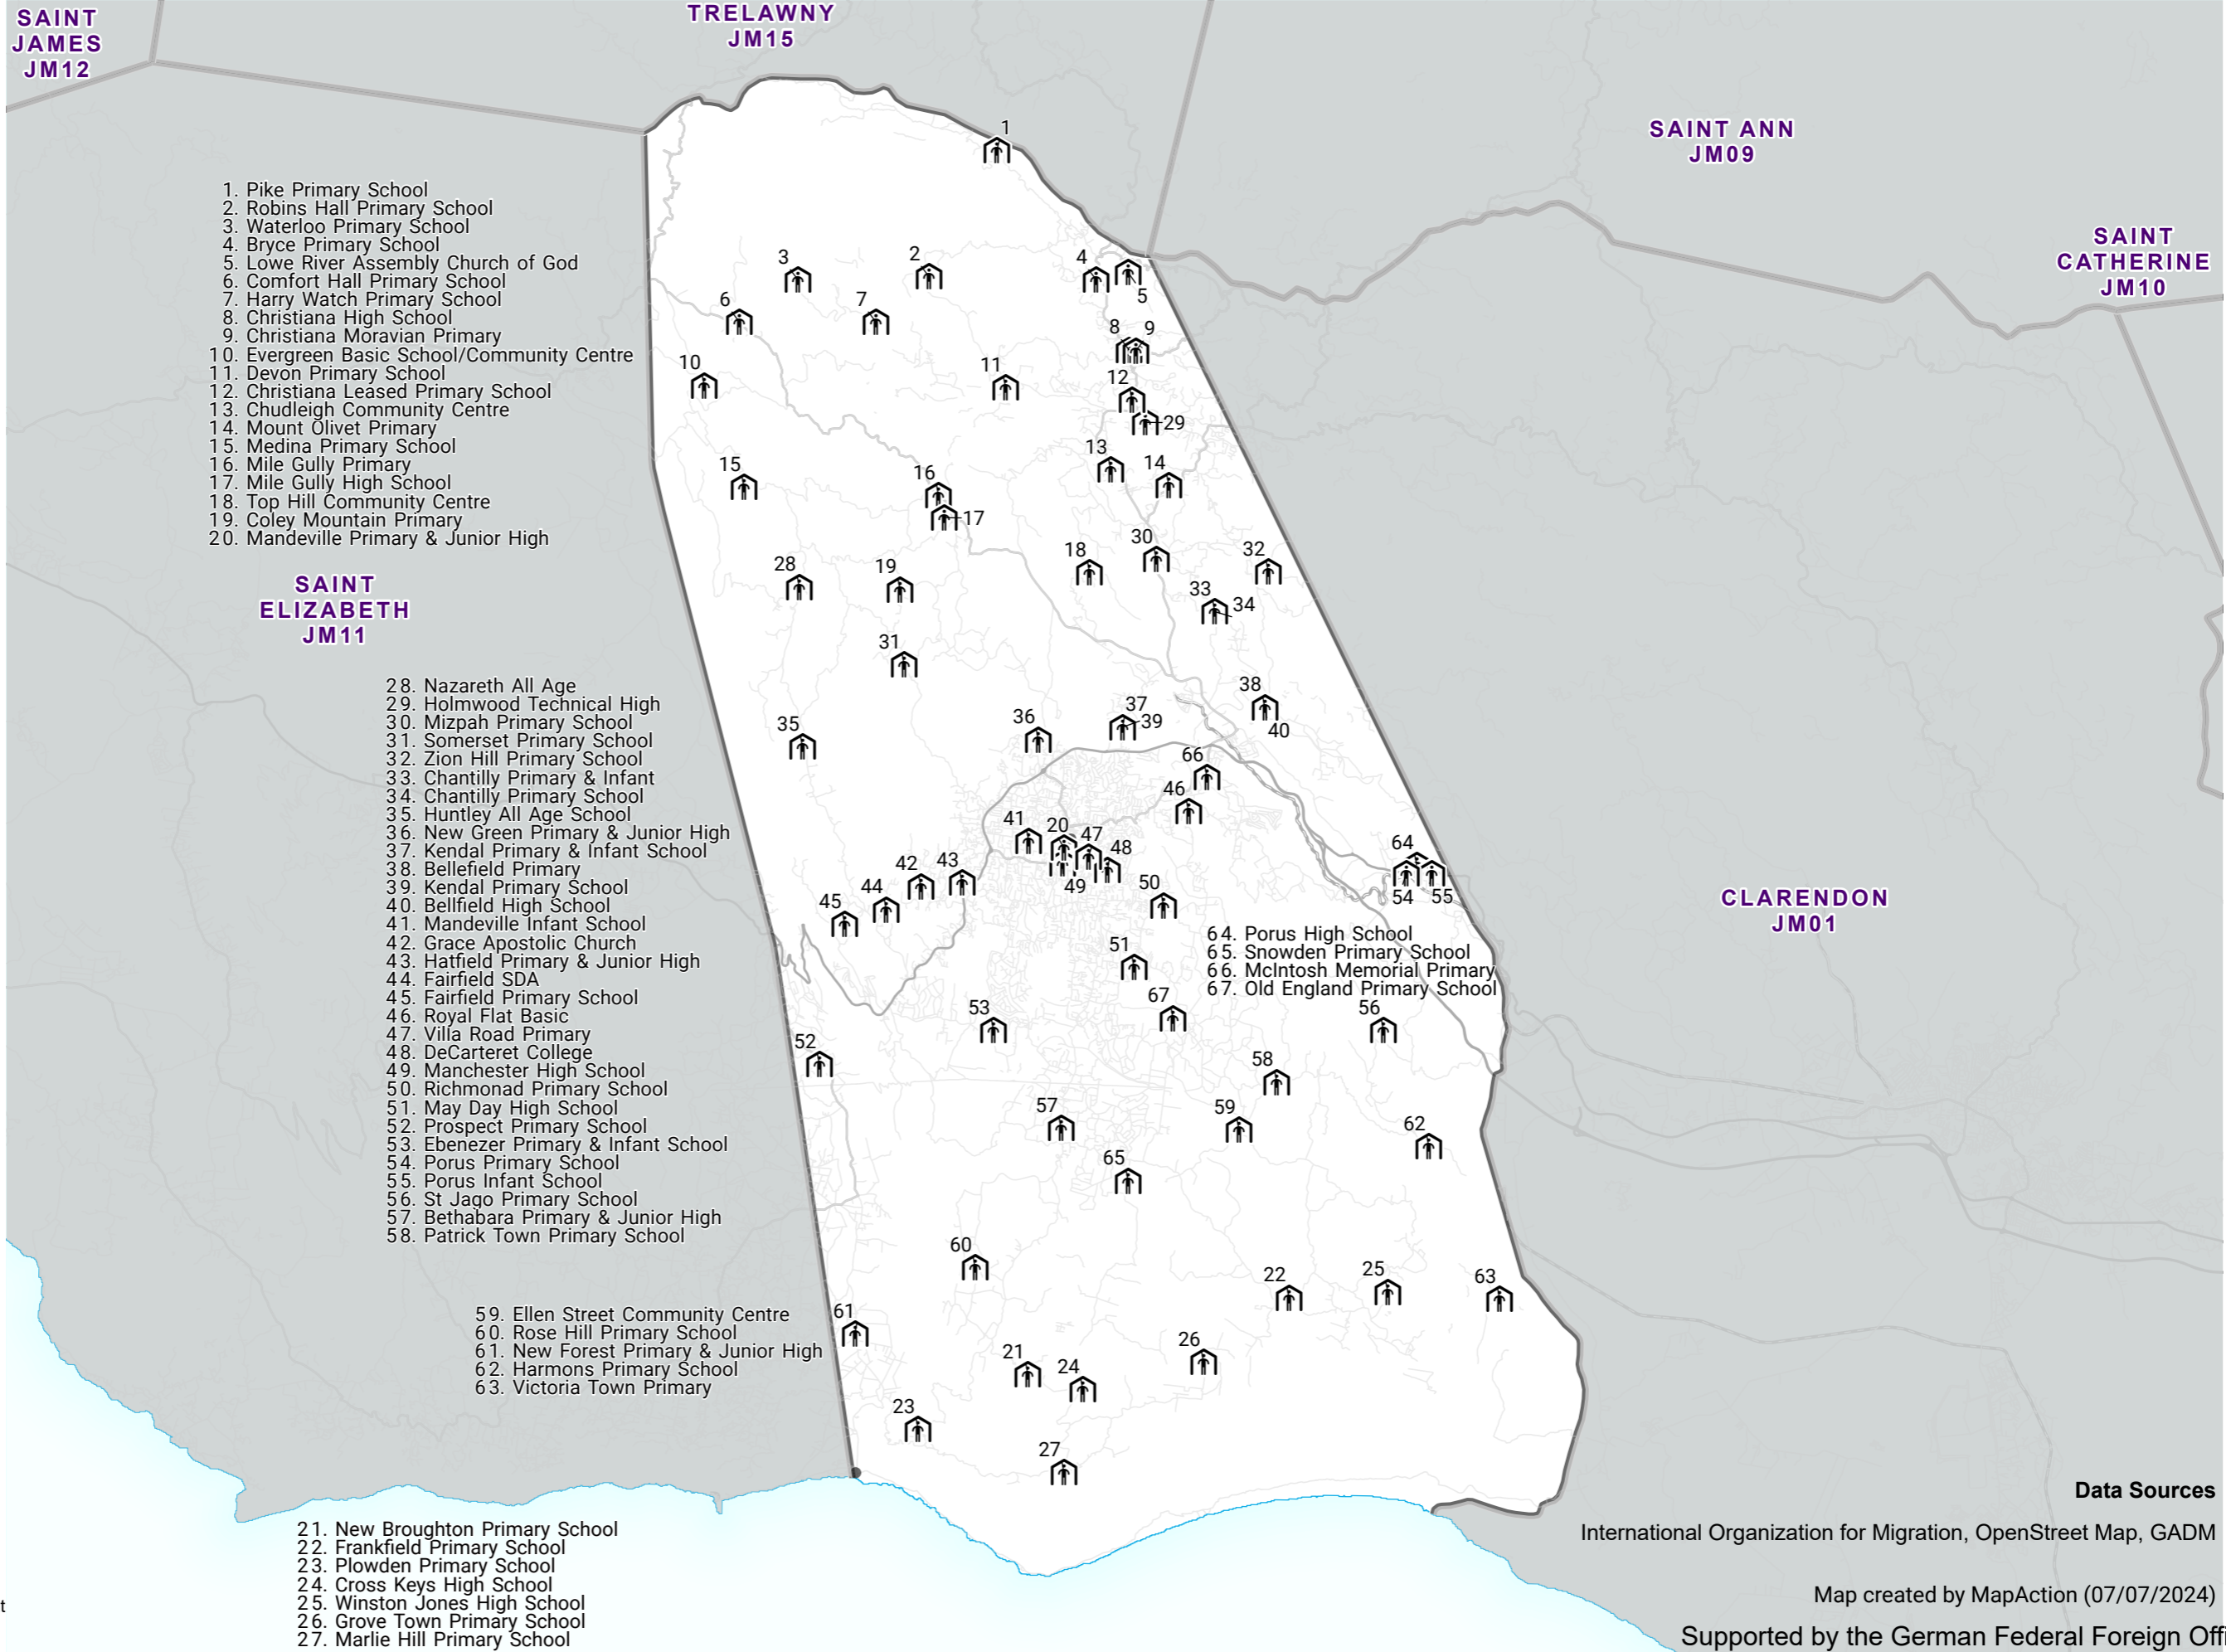

1. Pike Primary School
2. Robins Hall Primary School
3. Waterloo Primary School
4. Bryce Primary School
5. Lowe River Assembly Church of God
6. Comfort Hall Primary School
7. Harry Watch Primary School
8. Christiana High School
9. Christiana Moravian Primary
10. Evergreen Basic School/Community Centre
11. Devon Primary School
12. Christiana Leased Primary School
13. Chudleigh Community Centre
14. Mount Olivet Primary
15. Medina Primary School
16. Mile Gully Primary
17. Mile Gully High School
18. Top Hill Community Centre
19. Coley Mountain Primary
20. Mandeville Primary & Junior High