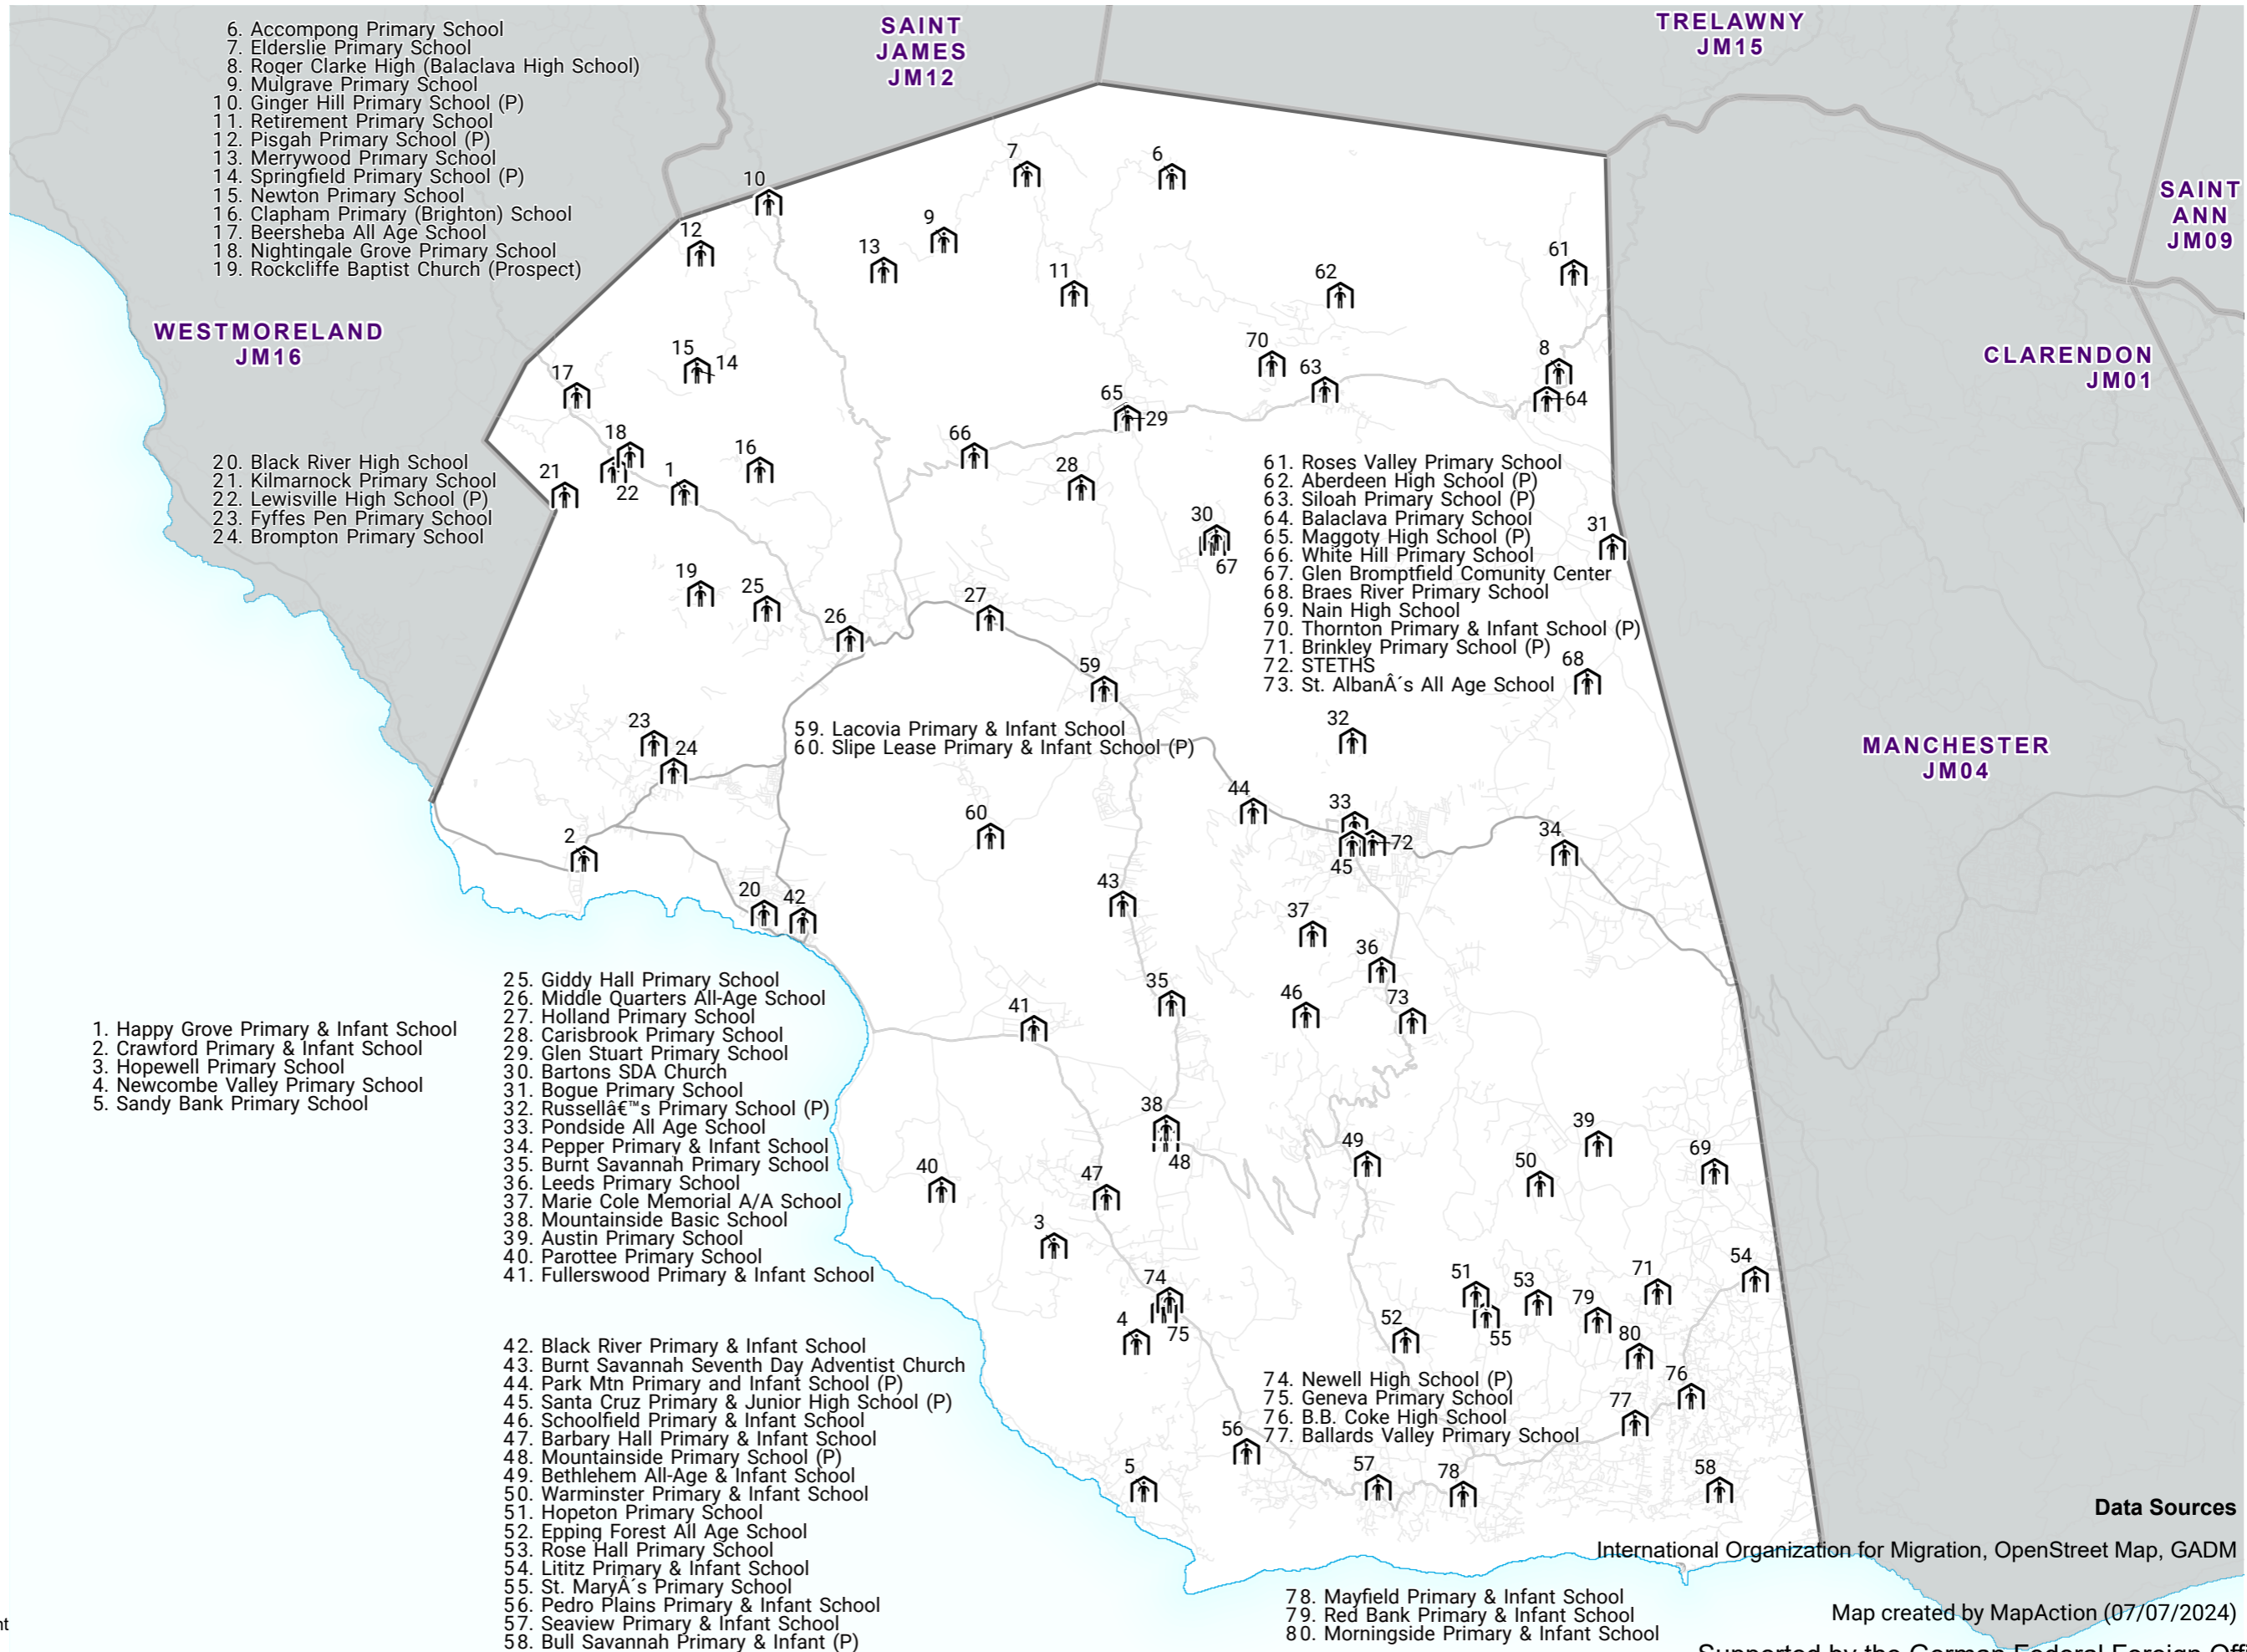

IOM Shelter Locations: Saint Elizabeth (JM11)

- IOM Shelter
- Settlement
- Town
- Roads
- Primary
- Secondary
- Tertiary
- Railway
- Railway
- Boundaries
- Parish

6. Accompong Primary School
7. Elderslie Primary School
8. Roger Clarke High (Balaclava High School)
9. Mulgrave Primary School
10. Ginger Hill Primary School (P)
11. Retirement Primary School
12. Pisgah Primary School (P)
13. Merrywood Primary School
14. Springfield Primary School (P)
15. Newton Primary School
16. Clapham Primary (Brighton) School
17. Beersheba All Age School
18. Nightingale Grove Primary School
19. Rockcliffe Baptist Church (Prospect)

20. Black River High School
21. Kilmarnock Primary School
22. Lewisville High School (P)
23. Fyffes Pen Primary School
24. Brompton Primary School

1. Happy Grove Primary & Infant School
2. Crawford Primary & Infant School
3. Hopewell Primary School
4. Newcombe Valley Primary School
5. Sandy Bank Primary School

25. Giddy Hall Primary School
26. Middle Quarters All-Age School
27. Holland Primary School
28. Carisbrook Primary School
29. Glen Stuart Primary School
30. Bartons SDA Church
31. Bogue Primary School
32. Russell's Primary School (P)
33. Pongside All Age School
34. Pepper Primary & Infant School
35. Burnt Savannah Primary School
36. Leeds Primary School
37. Marie Cole Memorial A/A School
38. Mountainside Basic School
39. Austin Primary School
40. Parottee Primary School
41. Fullerswood Primary & Infant School

42. Black River Primary & Infant School
43. Burnt Savannah Seventh Day Adventist Church
44. Park Mtn Primary and Infant School (P)
45. Santa Cruz Primary & Junior High School (P)
46. Schoolfield Primary & Infant School
47. Barbary Hall Primary & Infant School
48. Mountainside Primary School (P)
49. Bethlehem All-Age & Infant School
50. Warminster Primary & Infant School
51. Hopeton Primary School
52. Epping Forest All Age School
53. Rose Hall Primary School
54. Lititz Primary & Infant School
55. St. Mary's Primary School
56. Pedro Plains Primary & Infant School
57. Seaview Primary & Infant School
58. Bull Savannah Primary & Infant (P)

61. Roses Valley Primary School
62. Aberdeen High School (P)
63. Siloah Primary School (P)
64. Balaclava Primary School
65. Maggoty High School (P)
66. White Hill Primary School
67. Glen Bromptfield Community Center
68. Braes River Primary School
69. Nain High School
70. Thornton Primary & Infant School (P)
71. Brinkley Primary School (P)
72. STETHS
73. St. Alban's All Age School

74. Newell High School (P)
75. Geneva Primary School
76. B.B. Coke High School
77. Ballards Valley Primary School

78. Mayfield Primary & Infant School
79. Red Bank Primary & Infant School
80. Morningside Primary & Infant School

Data Sources

International Organization for Migration, OpenStreet Map, GADM

Map created by MapAction (07/07/2024)

Supported by the German Federal Foreign Office.

The boundaries and names shown on this map do not imply official endorsement or acceptance by the United Nations or MapAction.