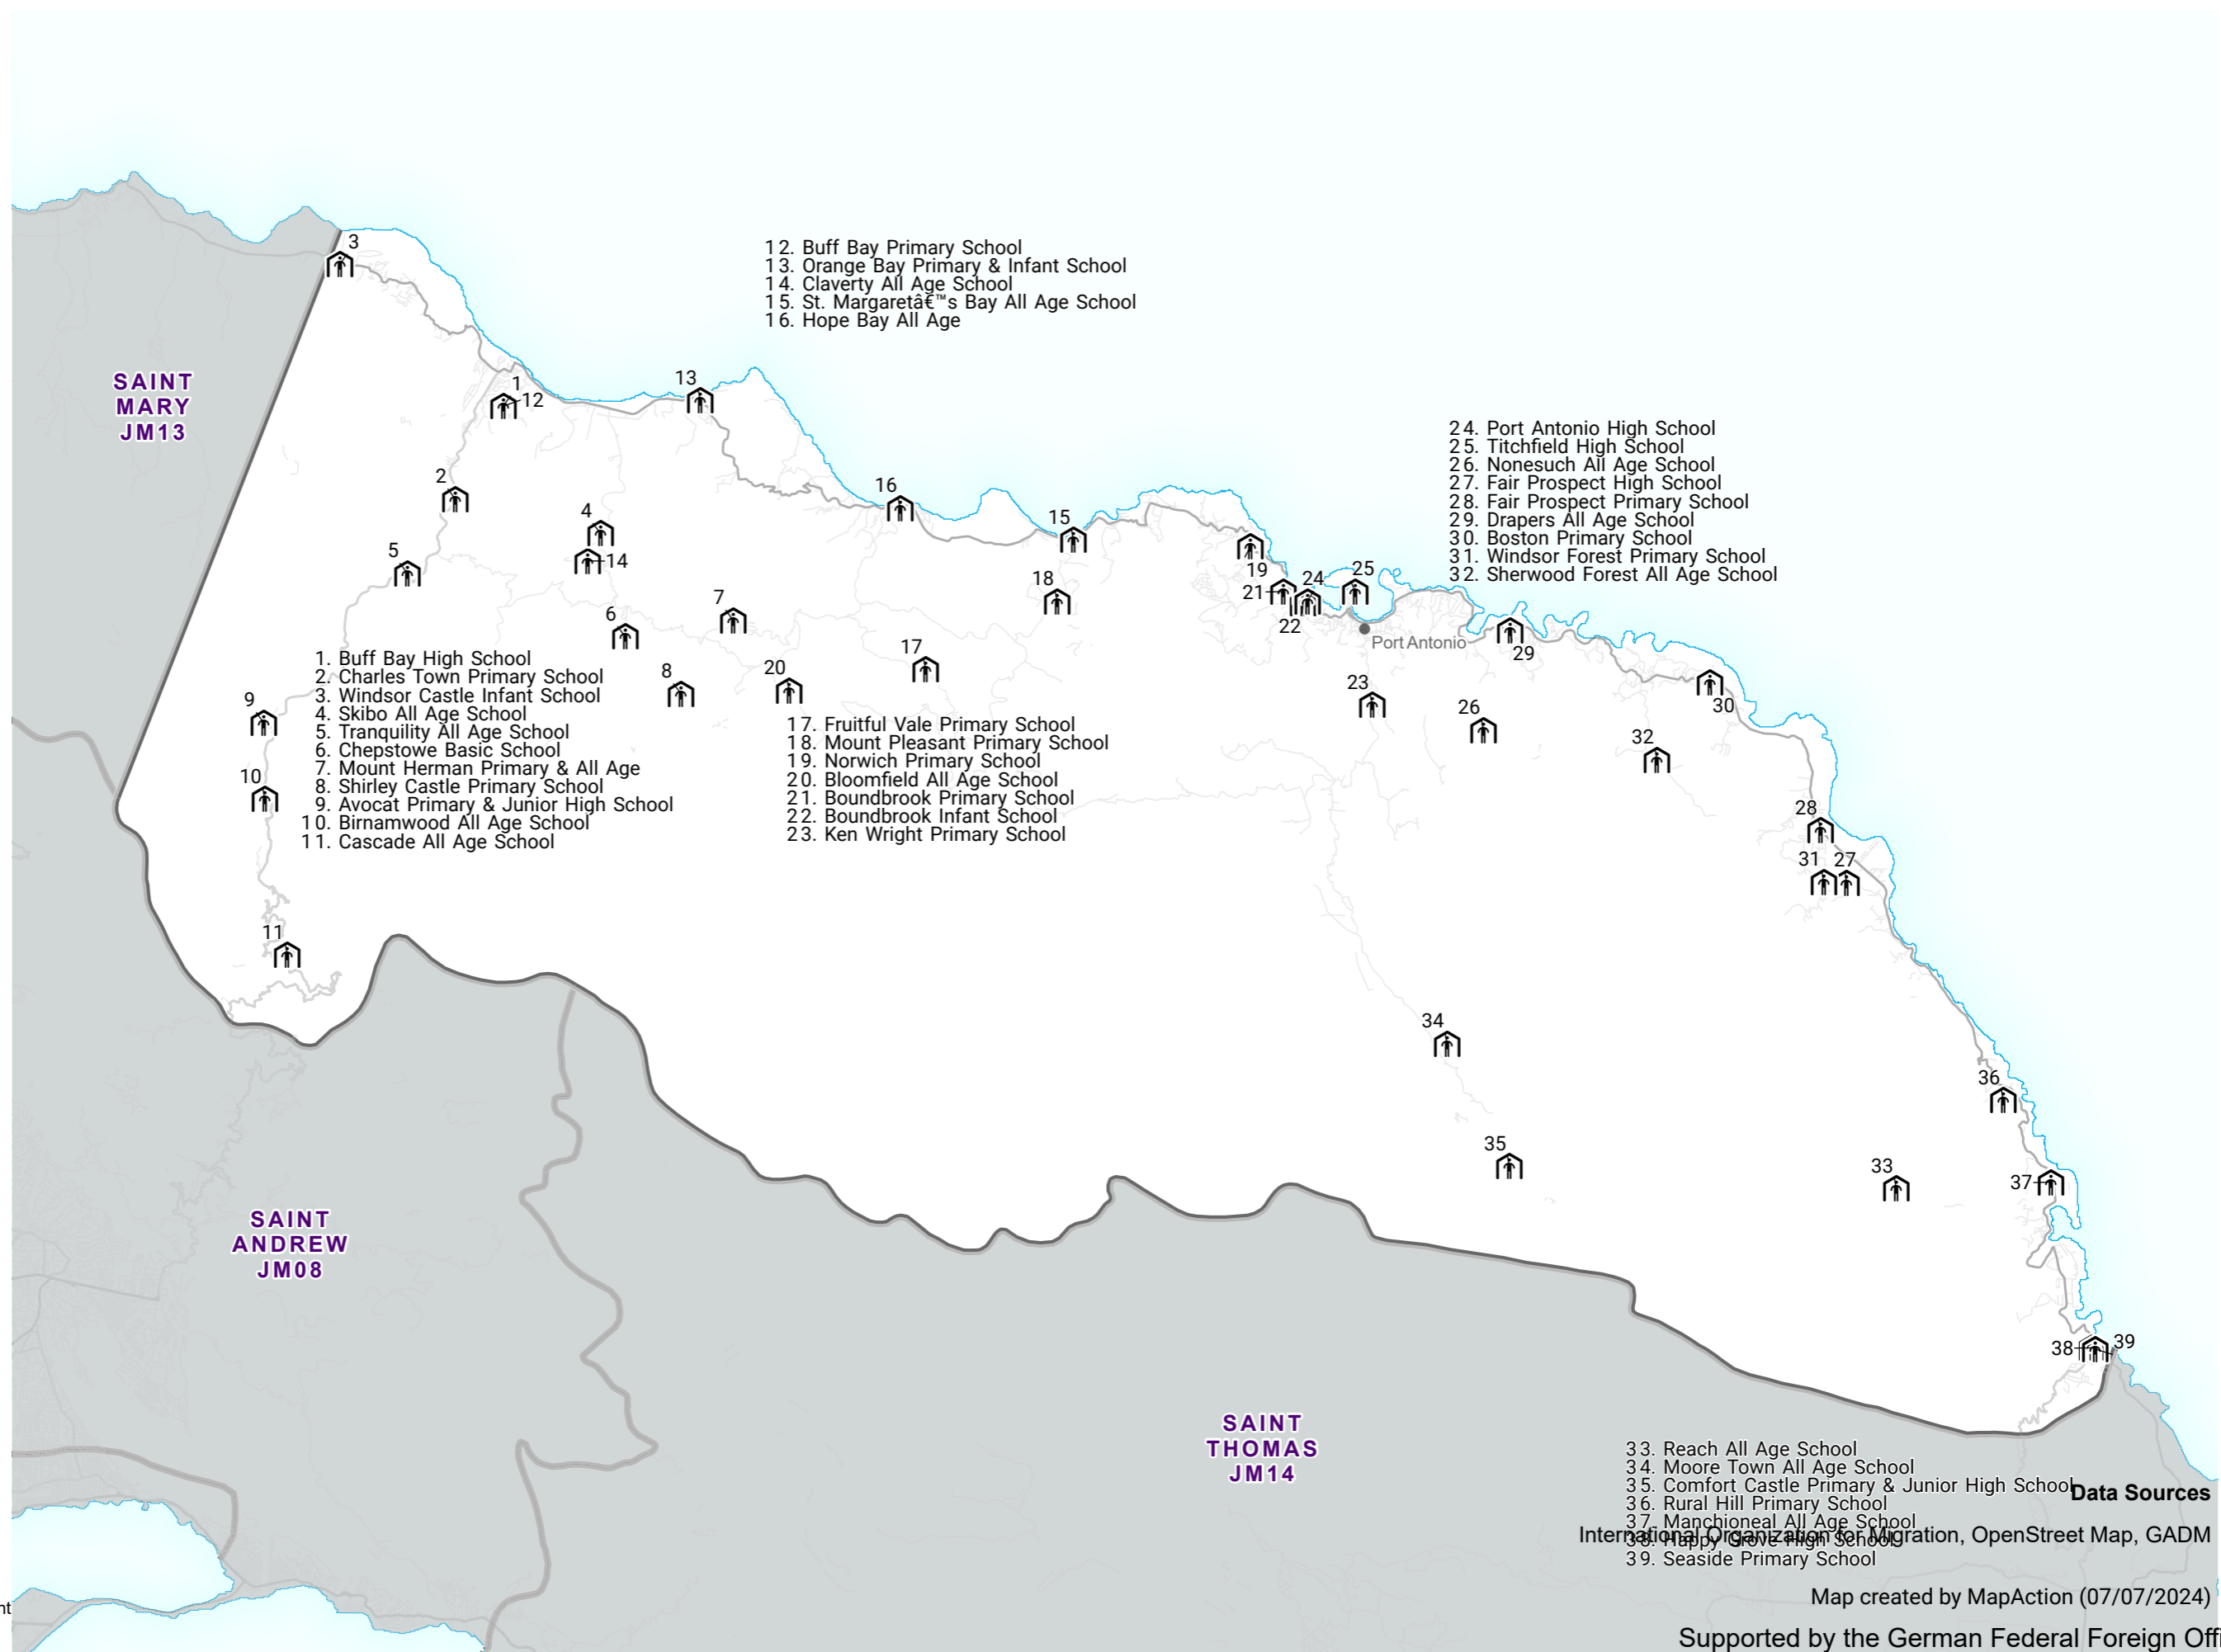

- IOM Shelter
- Settlement
- Town
- Roads
- Primary
- Secondary
- Tertiary
- Boundaries
- Parish

SAINT MARY JM13

SAINT ANDREW JM08

SAINT THOMAS JM14

1. Buff Bay High School
2. Charles Town Primary School
3. Windsor Castle Infant School
4. Skibo All Age School
5. Tranquility All Age School
6. Chepstowe Basic School
7. Mount Herman Primary & All Age
8. Shirley Castle Primary School
9. Avocat Primary & Junior High School
10. Birnamwood All Age School
11. Cascade All Age School

12. Buff Bay Primary School
13. Orange Bay Primary & Infant School
14. Claverty All Age School
15. St. Margaret's Bay All Age School
16. Hope Bay All Age

17. Fruitful Vale Primary School
18. Mount Pleasant Primary School
19. Norwich Primary School
20. Bloomfield All Age School
21. Boundbrook Primary School
22. Boundbrook Infant School
23. Ken Wright Primary School

24. Port Antonio High School
25. Titchfield High School
26. Nonesuch All Age School
27. Fair Prospect High School
28. Fair Prospect Primary School
29. Drapers All Age School
30. Boston Primary School
31. Windsor Forest Primary School
32. Sherwood Forest All Age School

33. Reach All Age School
34. Moore Town All Age School
35. Comfort Castle Primary & Junior High School
36. Rural Hill Primary School
37. Manchioneal All Age School
38. Happy Grove High School
39. Seaside Primary School

The boundaries and names shown on this map do not imply official endorsement or acceptance by the United Nations or MapAction.

Data Sources
International Organization for Migration, OpenStreet Map, GADM

Map created by MapAction (07/07/2024)
Supported by the German Federal Foreign Office.