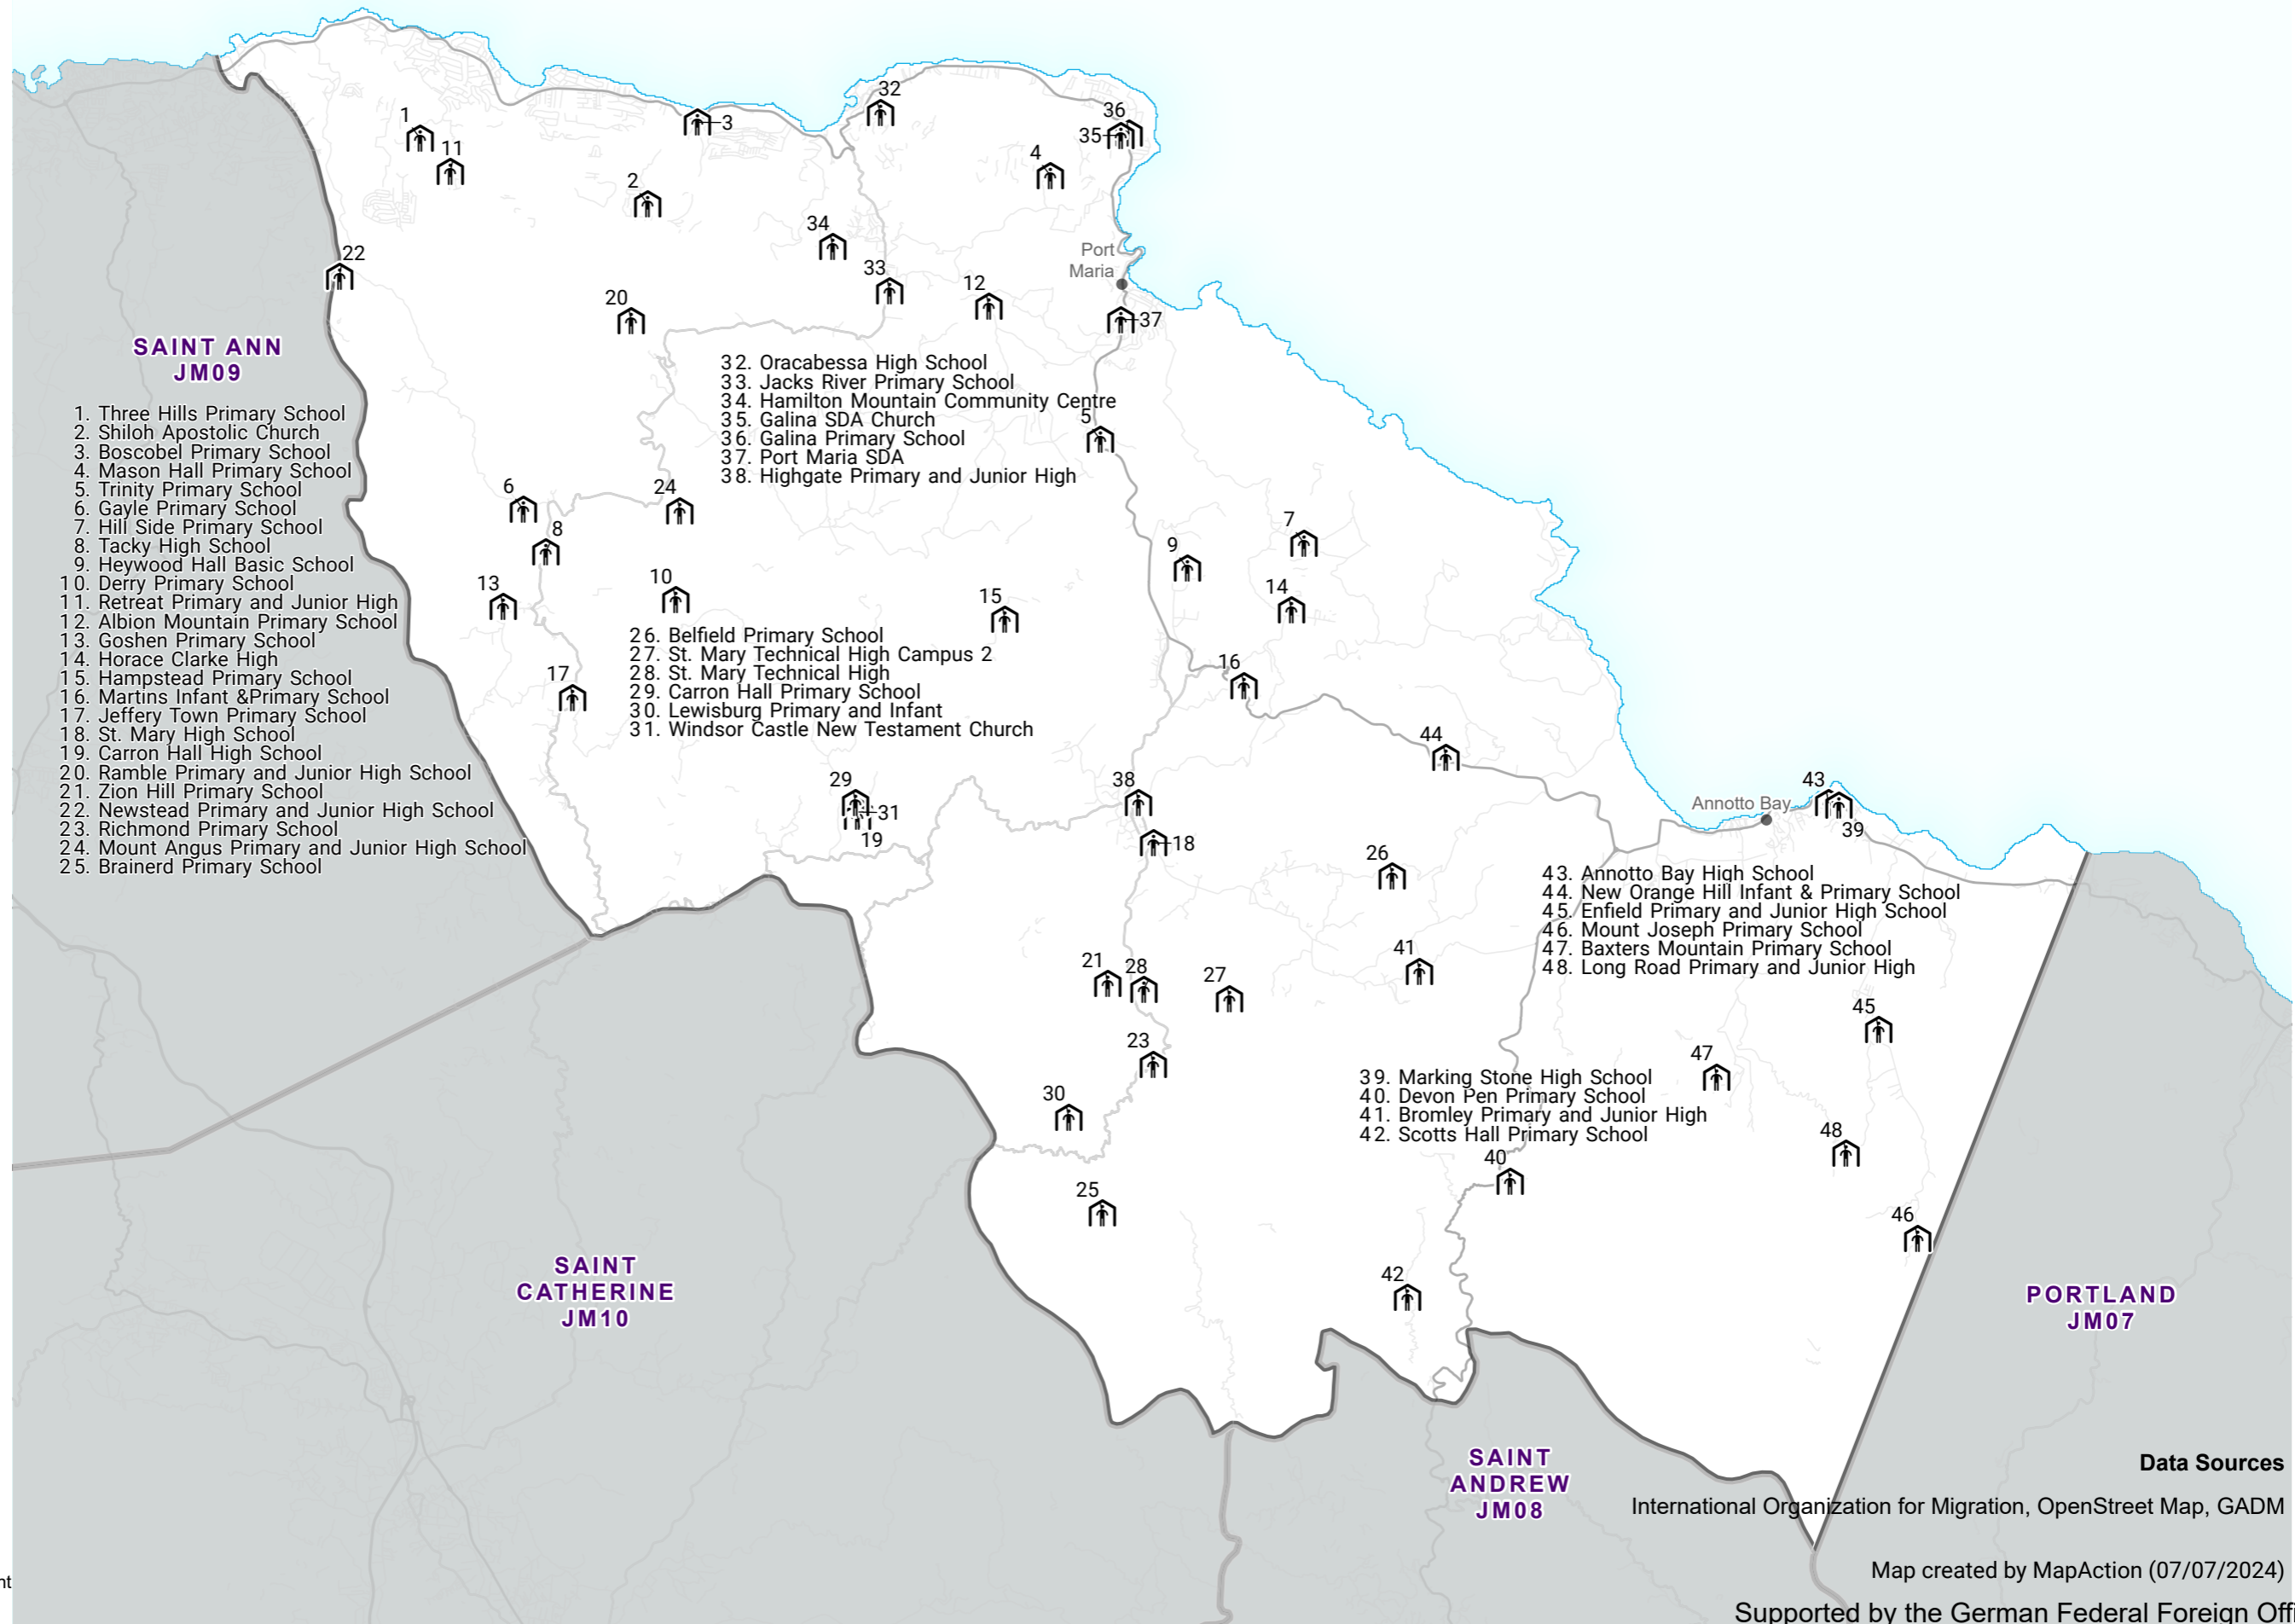

- IOM Shelter
- Settlement
- Town
- Roads
- Primary
- Secondary
- Tertiary
- Boundaries
- Parish

1. Three Hills Primary School
2. Shiloh Apostolic Church
3. Boscobel Primary School
4. Mason Hall Primary School
5. Trinity Primary School
6. Gayle Primary School
7. Hill Side Primary School
8. Tacky High School
9. Heywood Hall Basic School
10. Derry Primary School
11. Retreat Primary and Junior High
12. Albion Mountain Primary School
13. Goshen Primary School
14. Horace Clarke High
15. Hampstead Primary School
16. Martins Infant & Primary School
17. Jeffery Town Primary School
18. St. Mary High School
19. Carron Hall High School
20. Ramble Primary and Junior High School
21. Zion Hill Primary School
22. Newstead Primary and Junior High School
23. Richmond Primary School
24. Mount Angus Primary and Junior High School
25. Brainerd Primary School

32. Oracabessa High School
33. Jacks River Primary School
34. Hamilton Mountain Community Centre
35. Galina SDA Church
36. Galina Primary School
37. Port Maria SDA
38. Highgate Primary and Junior High

26. Belfield Primary School
27. St. Mary Technical High Campus 2
28. St. Mary Technical High
29. Carron Hall Primary School
30. Lewisburg Primary and Infant
31. Windsor Castle New Testament Church

43. Annotto Bay High School
44. New Orange Hill Infant & Primary School
45. Enfield Primary and Junior High School
46. Mount Joseph Primary School
47. Baxters Mountain Primary School
48. Long Road Primary and Junior High

39. Marking Stone High School
40. Devon Pen Primary School
41. Bromley Primary and Junior High
42. Scotts Hall Primary School

The boundaries and names shown and the designations used on this map do not imply official endorsement or acceptance by the United Nations or MapAction.

Data Sources
International Organization for Migration, OpenStreet Map, GADM

Map created by MapAction (07/07/2024)

Supported by the German Federal Foreign Office.