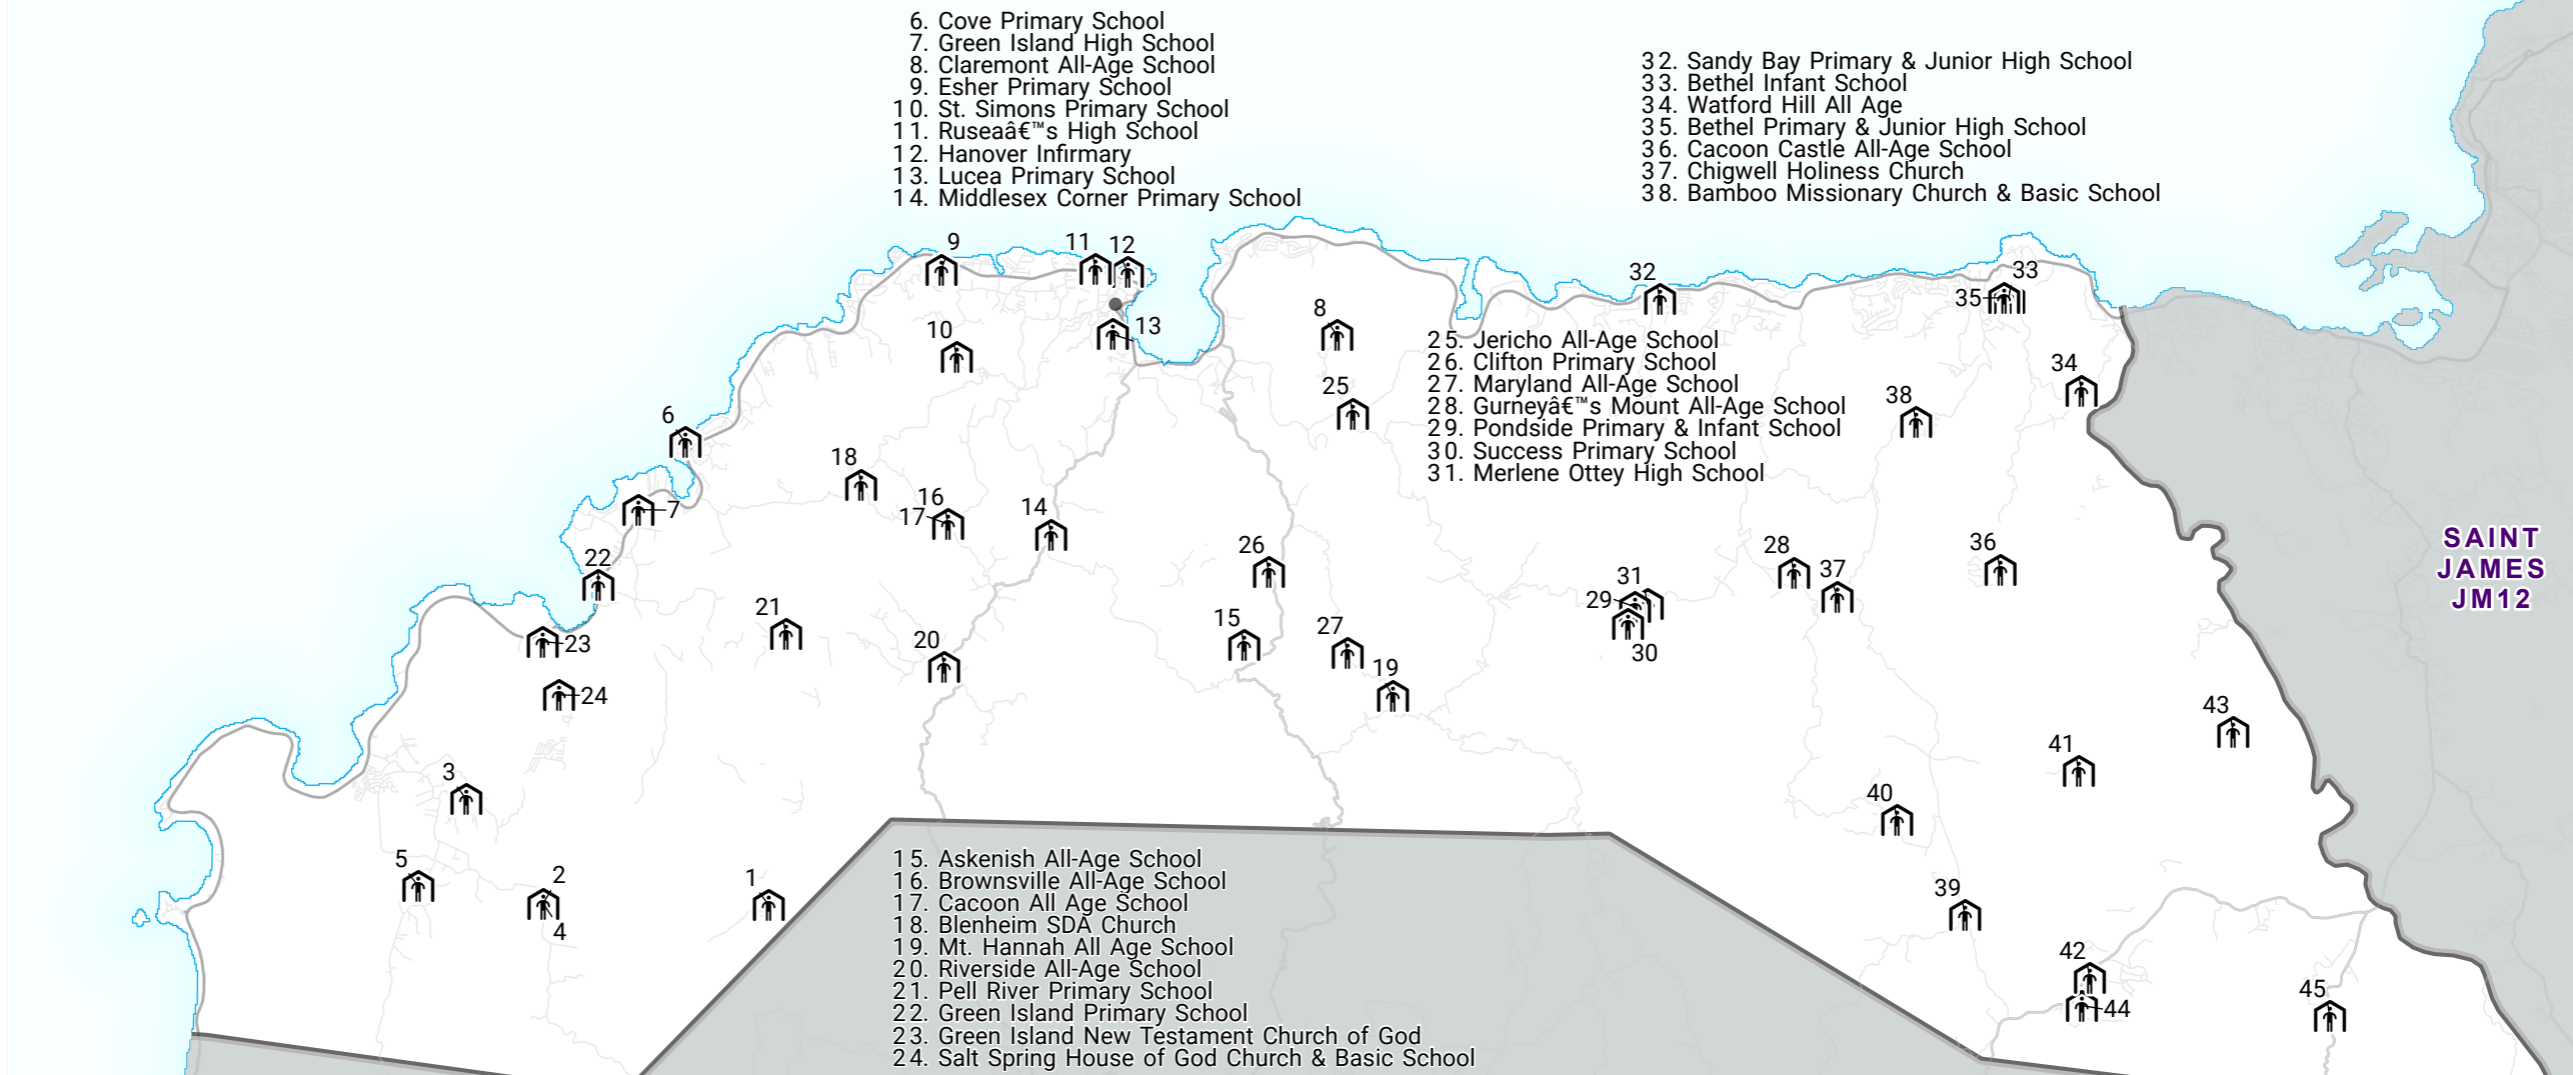

- IOM Shelter
- Settlement
- Town
- Roads
- Primary
- Secondary
- Tertiary
- Boundaries
- Parish

6. Cove Primary School
7. Green Island High School
8. Claremont All-Age School
9. Esher Primary School
10. St. Simons Primary School
11. Rusea's High School
12. Hanover Infirmary
13. Lucea Primary School
14. Middlesex Corner Primary School

32. Sandy Bay Primary & Junior High School
33. Bethel Infant School
34. Watford Hill All Age
35. Bethel Primary & Junior High School
36. Cacoon Castle All-Age School
37. Chigwell Holiness Church
38. Bamboo Missionary Church & Basic School

25. Jericho All-Age School
26. Clifton Primary School
27. Maryland All-Age School
28. Gurney's Mount All-Age School
29. Ponside Primary & Infant School
30. Success Primary School
31. Merlene Ottey High School

15. Askenish All-Age School
16. Brownsville All-Age School
17. Cacoon All Age School
18. Blenheim SDA Church
19. Mt. Hannah All Age School
20. Riverside All-Age School
21. Pell River Primary School
22. Green Island Primary School
23. Green Island New Testament Church of God
24. Salt Spring House of God Church & Basic School

1. Rock Spring/Upper Rock Spring Primary School
2. Cave Valley All Age School
3. Church Hill Primary School
4. Cave Valley Salvation Army
5. Logwood Community Centre

39. Mt. Peto Primary School
40. Axe n' Adze SDA Church
41. Miles Town Holiness Church
42. Mt. Ward Primary School
43. Copse SDA Church
44. Knockalva Technical High School
45. Chester Castle All-Age School

WESTMORELAND JM16

SAINT JAMES JM12

The boundaries and names shown on this map do not imply official endorsement or acceptance by the United Nations or MapAction.

Data Sources

International Organization for Migration, OpenStreet Map, GADM

Map created by MapAction (07/07/2024)

Supported by the German Federal Foreign Office.