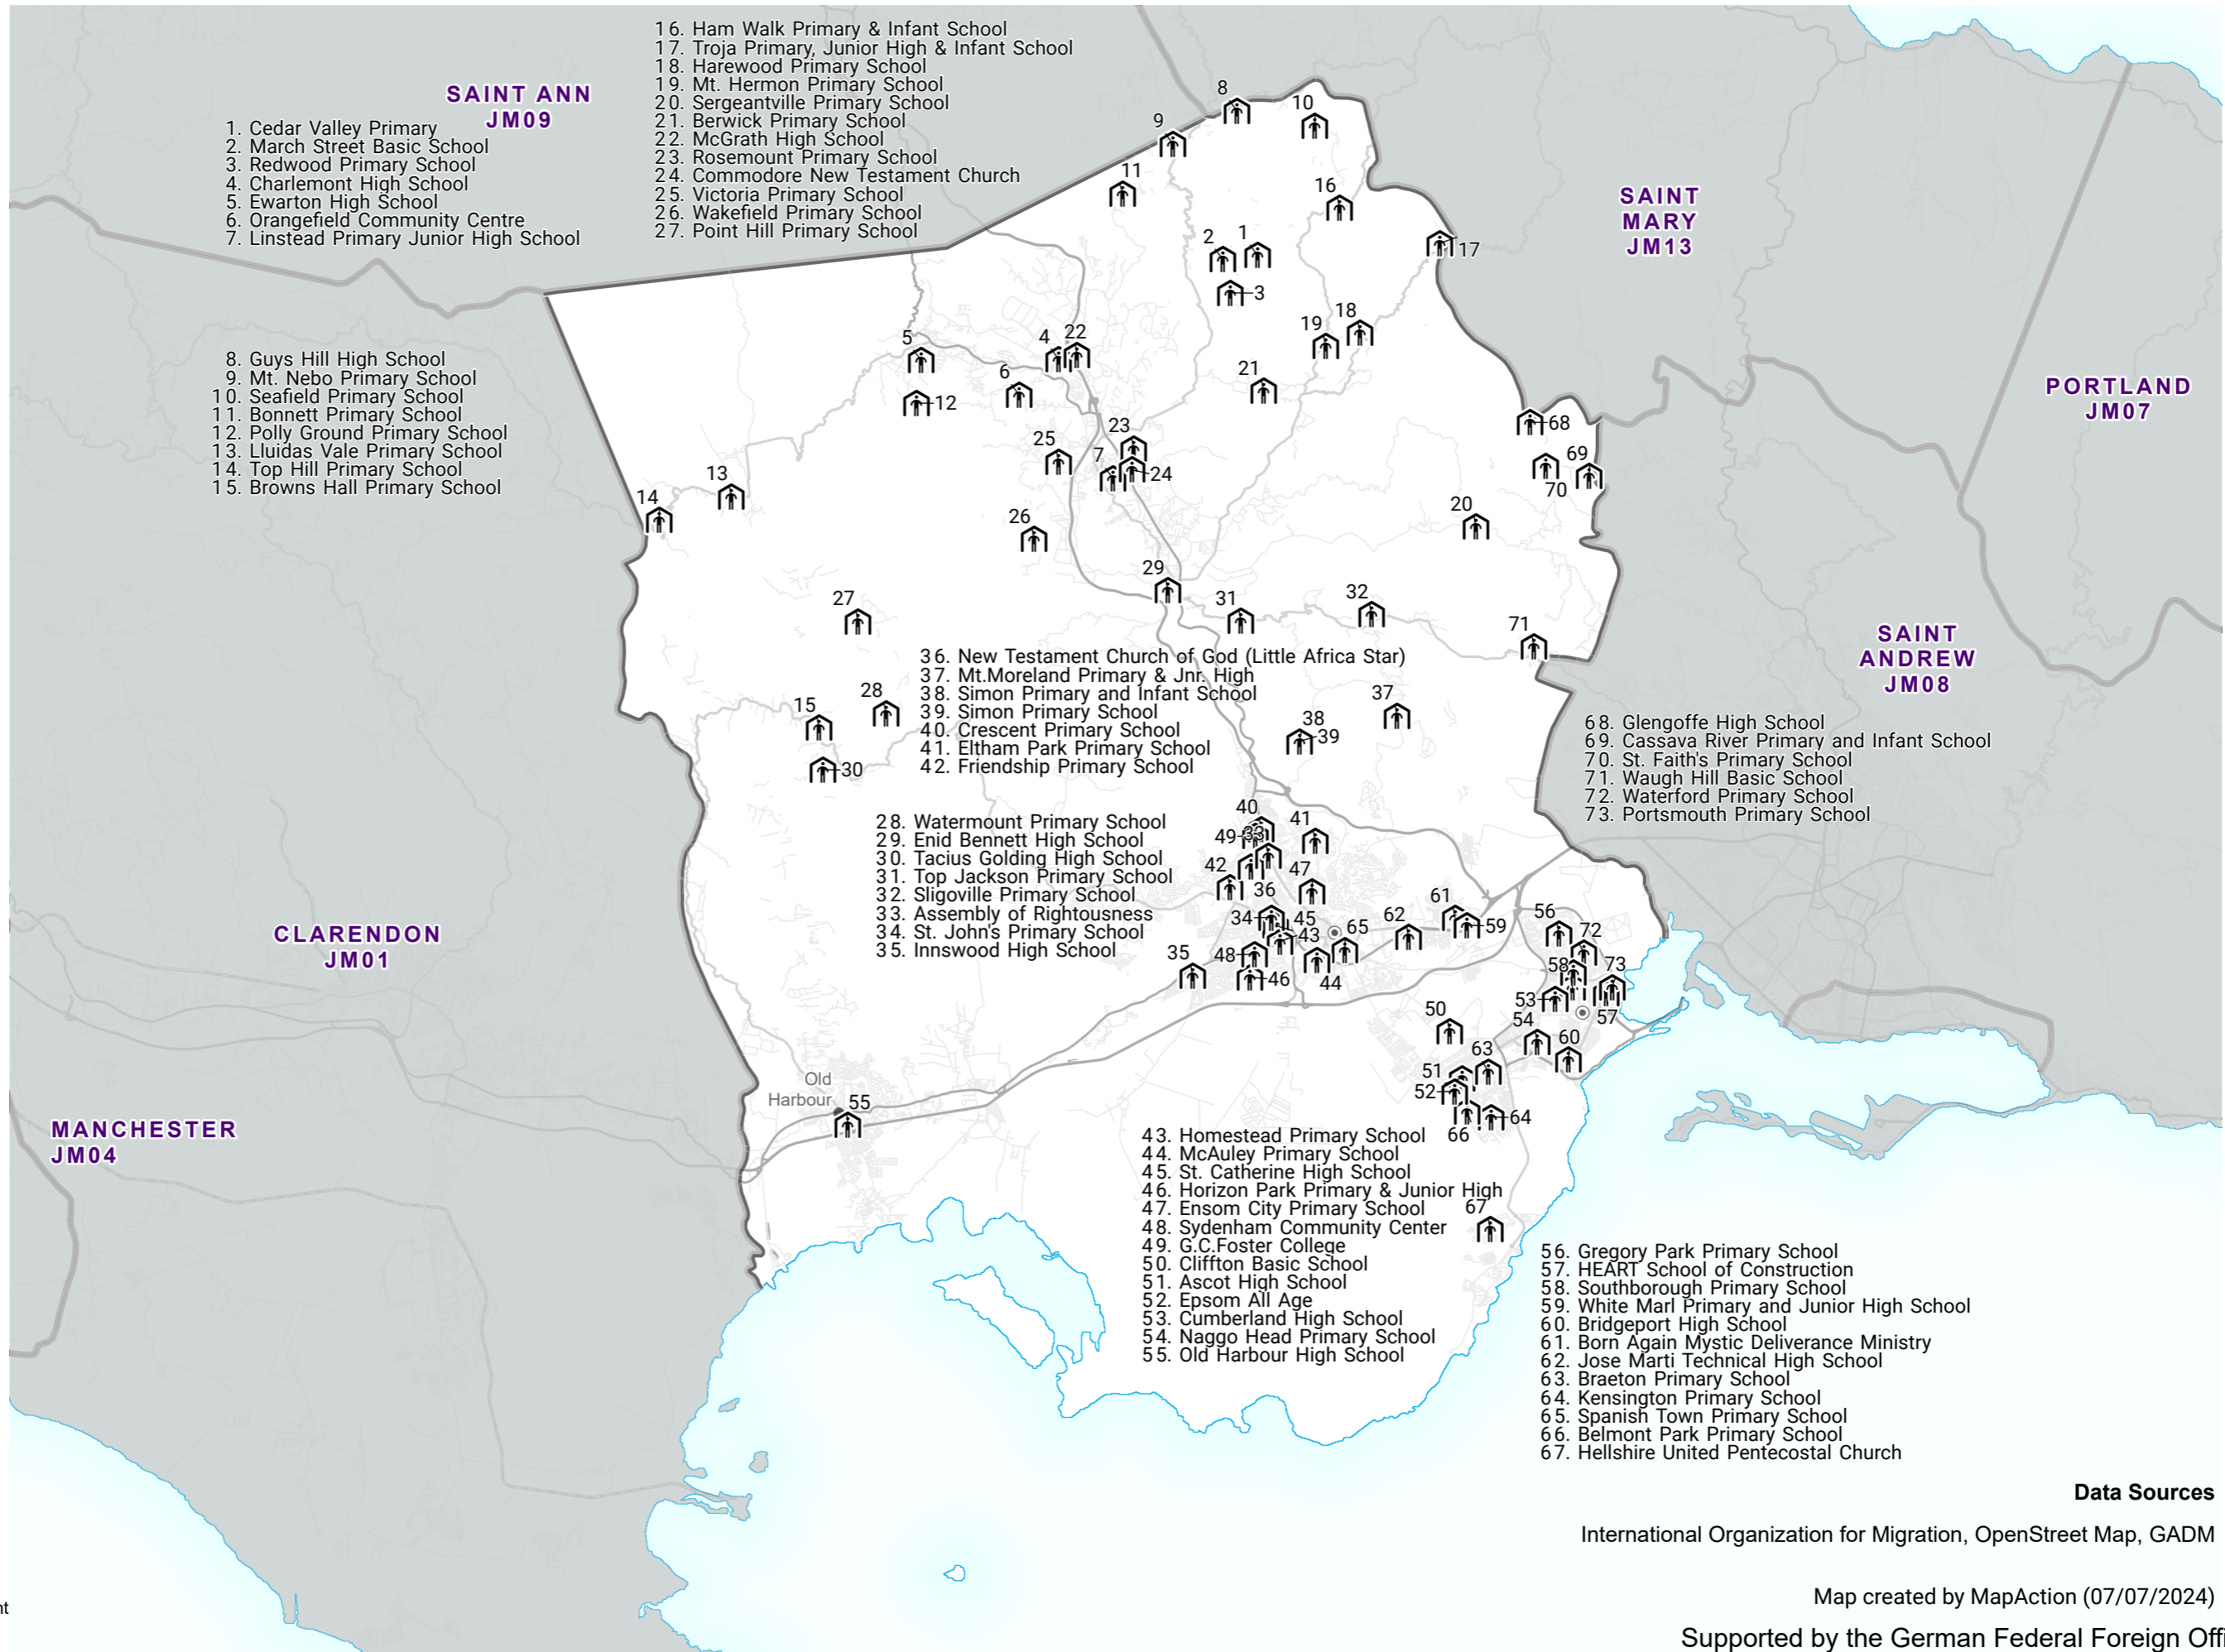

IOM Shelter Locations: Saint Catherine (JM10)

- IOM Shelter
- Settlement
  - City
  - Town
- Roads
  - Primary
  - Secondary
  - Tertiary
- Railway
  - Railway
- Boundaries
  - Parish

The boundaries and names shown on this map do not imply official endorsement or acceptance by the United Nations or MapAction.

Data Sources

International Organization for Migration, OpenStreet Map, GADM

Map created by MapAction (07/07/2024)

Supported by the German Federal Foreign Office.