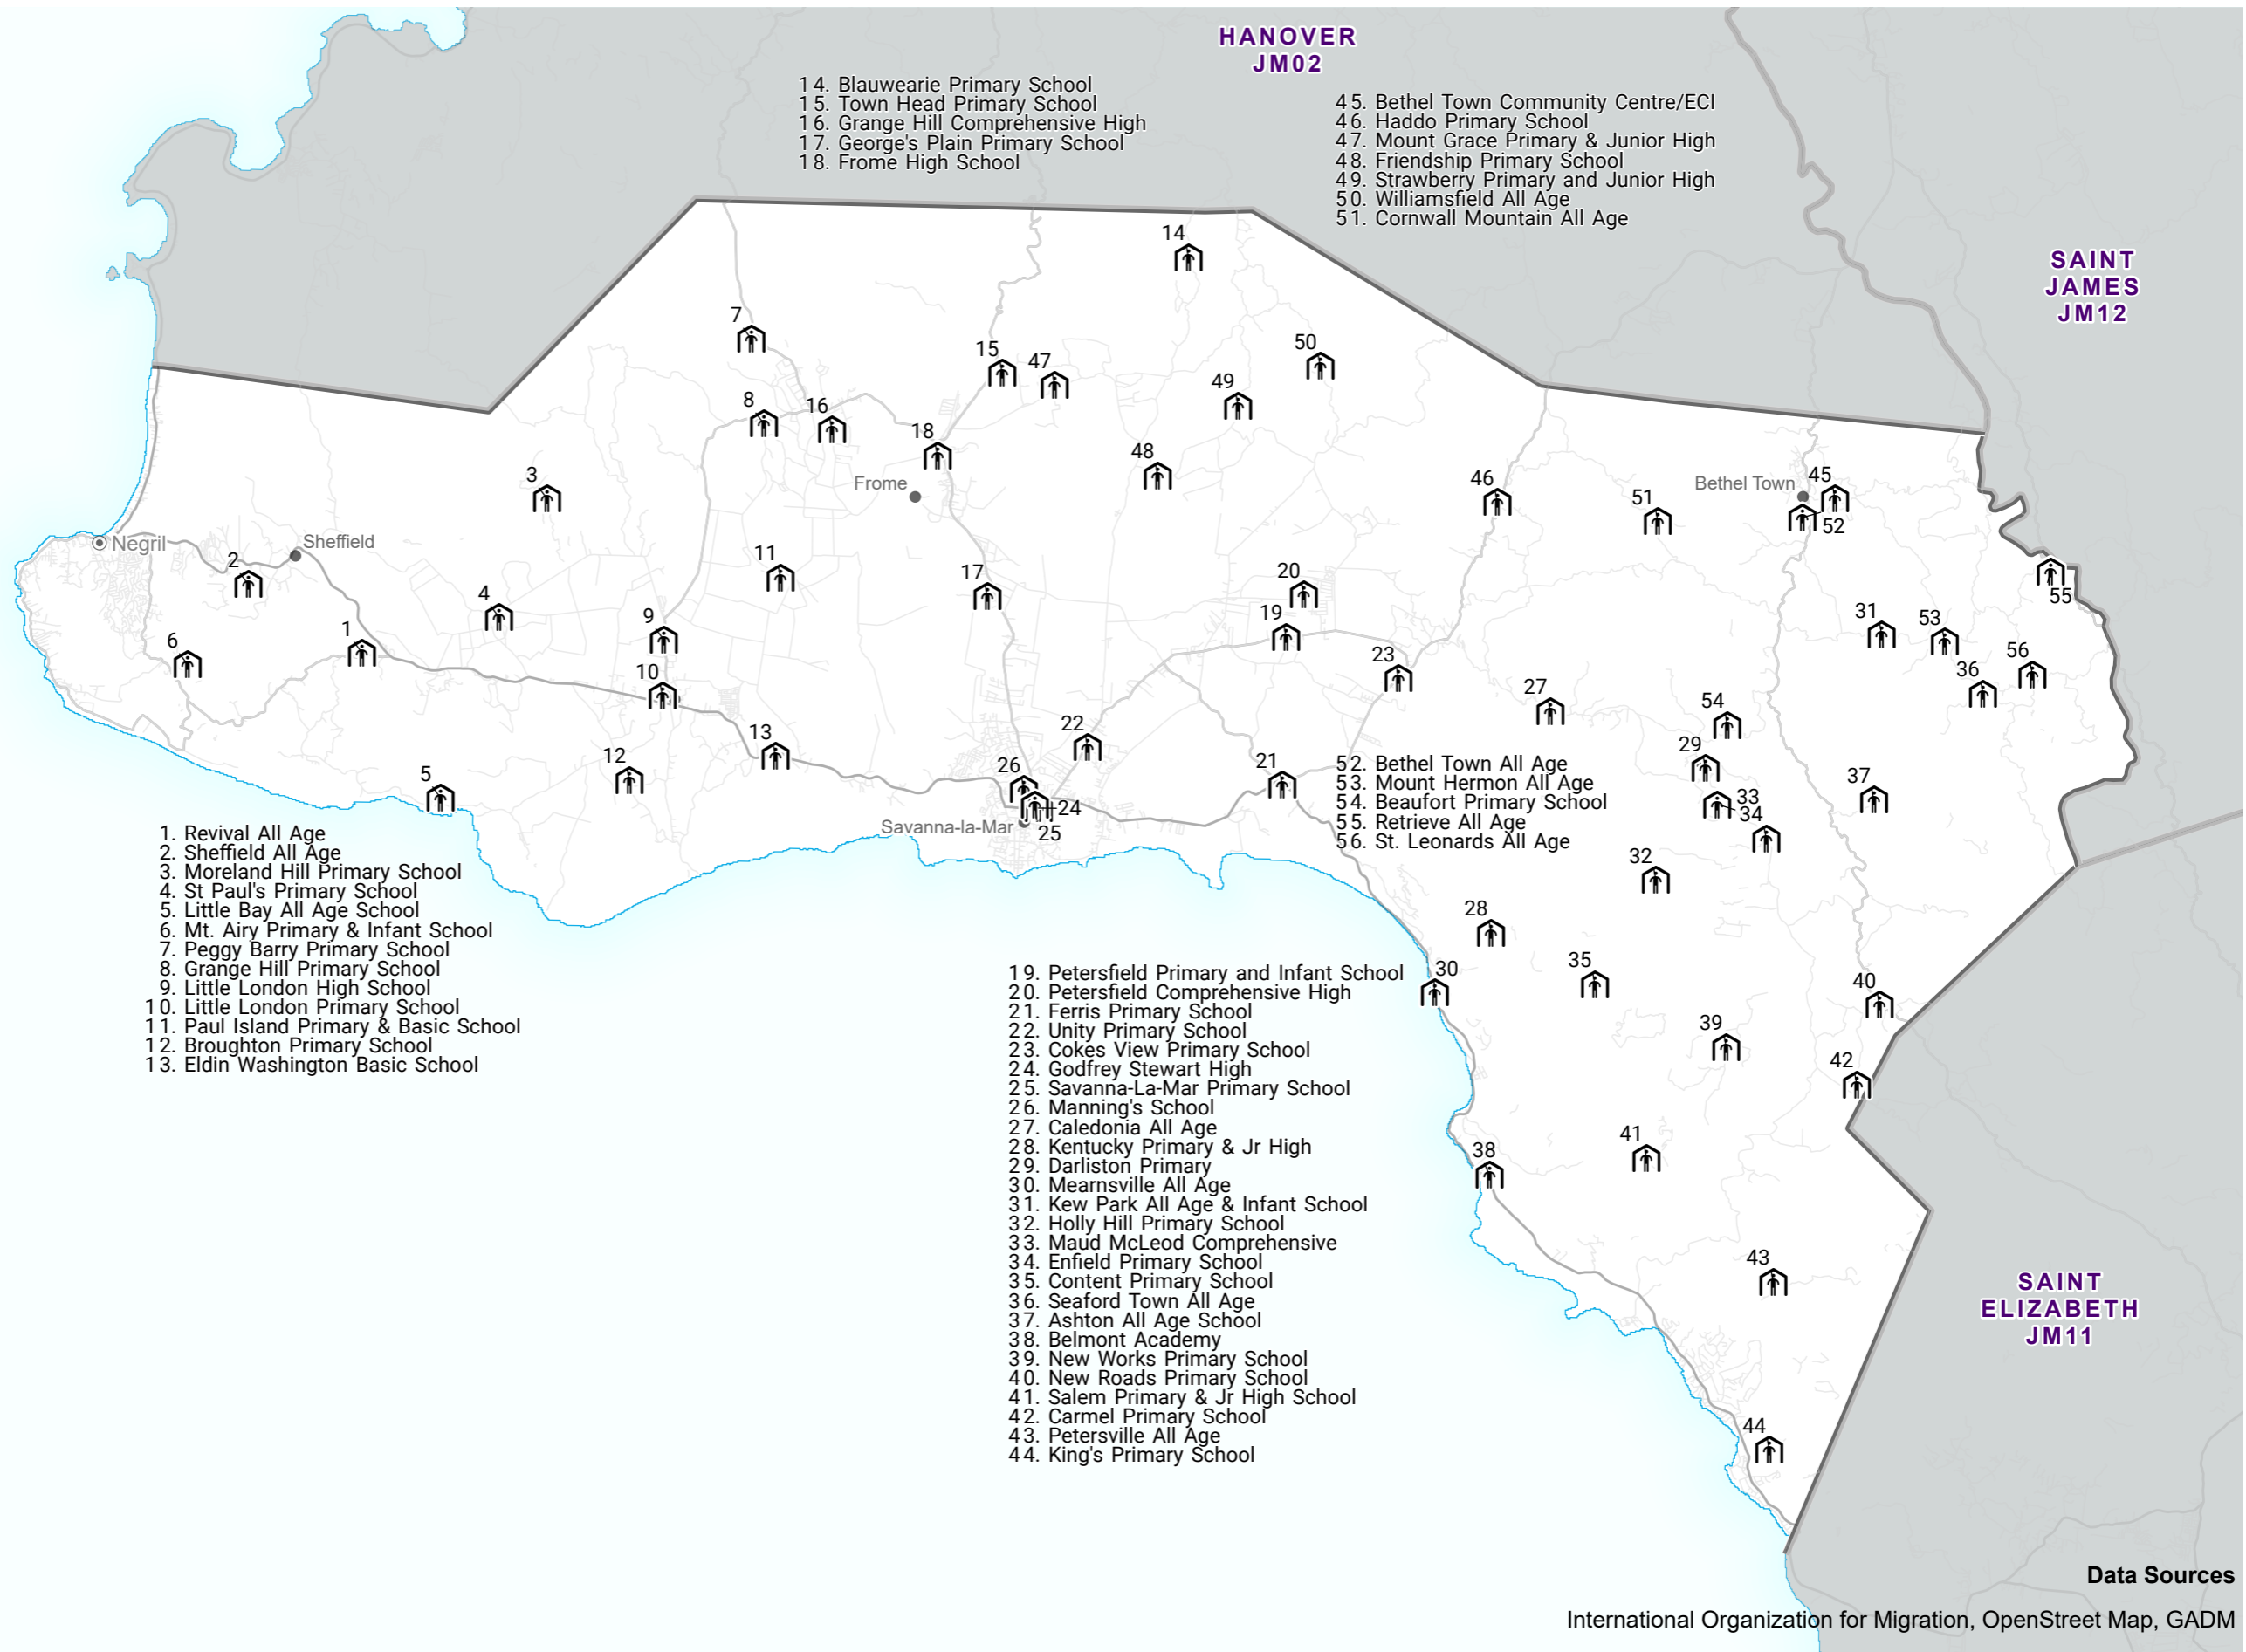

- IOM Shelter
- Settlement
  - City
  - Town
- Roads
  - Primary
  - Secondary
  - Tertiary
- Boundaries
  - Parish

1. Revival All Age
2. Sheffield All Age
3. Moreland Hill Primary School
4. St Paul's Primary School
5. Little Bay All Age School
6. Mt. Airy Primary & Infant School
7. Peggy Barry Primary School
8. Grange Hill Primary School
9. Little London High School
10. Little London Primary School
11. Paul Island Primary & Basic School
12. Broughton Primary School
13. Eldin Washington Basic School

14. Blauwearie Primary School
15. Town Head Primary School
16. Grange Hill Comprehensive High
17. George's Plain Primary School
18. Frome High School

45. Bethel Town Community Centre/ECI
46. Haddo Primary School
47. Mount Grace Primary & Junior High
48. Friendship Primary School
49. Strawberry Primary and Junior High
50. Williamsfield All Age
51. Cornwall Mountain All Age

19. Petersfield Primary and Infant School
20. Petersfield Comprehensive High
21. Ferris Primary School
22. Unity Primary School
23. Cokes View Primary School
24. Godfrey Stewart High
25. Savanna-La-Mar Primary School
26. Manning's School
27. Caledonia All Age
28. Kentucky Primary & Jr High
29. Darliston Primary
30. Mearnsville All Age
31. Kew Park All Age & Infant School
32. Holly Hill Primary School
33. Maud McLeod Comprehensive
34. Enfield Primary School
35. Content Primary School
36. Seaford Town All Age
37. Ashton All Age School
38. Belmont Academy
39. New Works Primary School
40. New Roads Primary School
41. Salem Primary & Jr High School
42. Carmel Primary School
43. Petersville All Age
44. King's Primary School

52. Bethel Town All Age
53. Mount Hermon All Age
54. Beaufort Primary School
55. Retrieve All Age
56. St. Leonards All Age

The boundaries and names shown and the designations used on this map do not imply official endorsement or acceptance by the United Nations or MapAction.

Data Sources
International Organization for Migration, OpenStreet Map, GADM

Map created by MapAction (07/07/2024)

Supported by the German Federal Foreign Office.