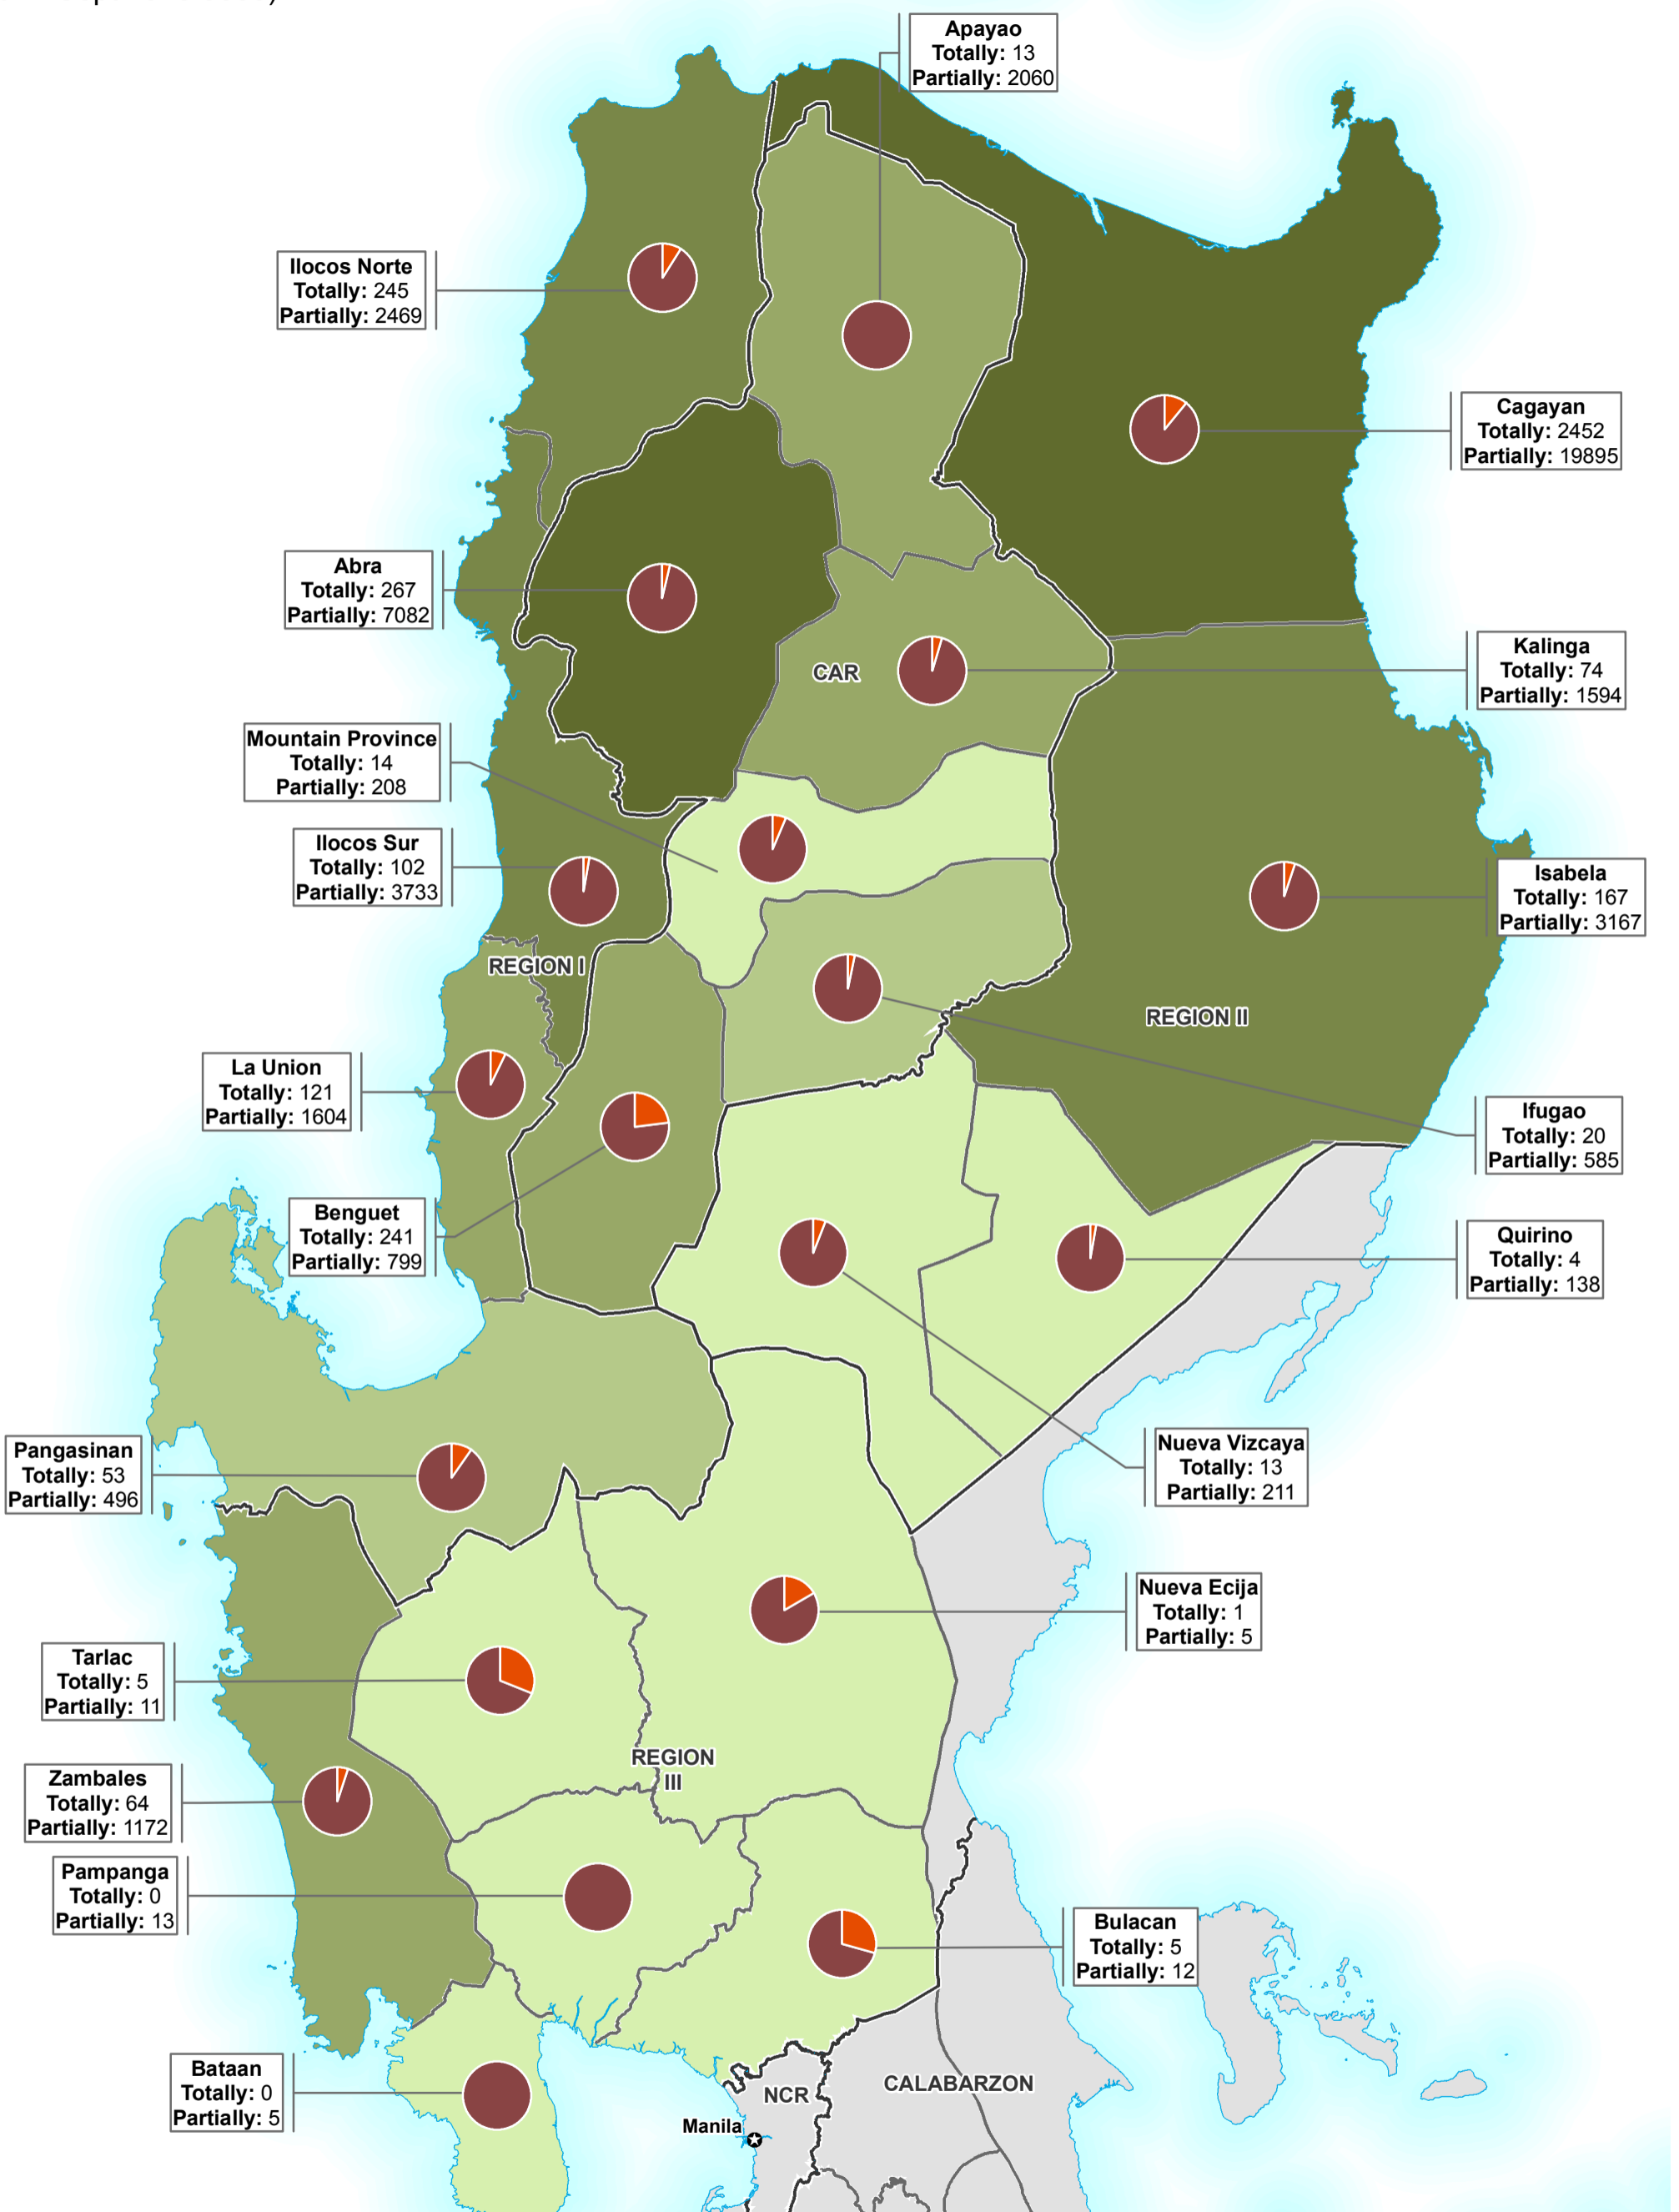

The Philippines: Reported number of partially and totally destroyed houses by province
(as at 21 Sept 2018 0600)

Data Sources: NDRRMC, OpenStreetMap, NAMRIA, PSA.
Map created by MapAction (21/09/2018)