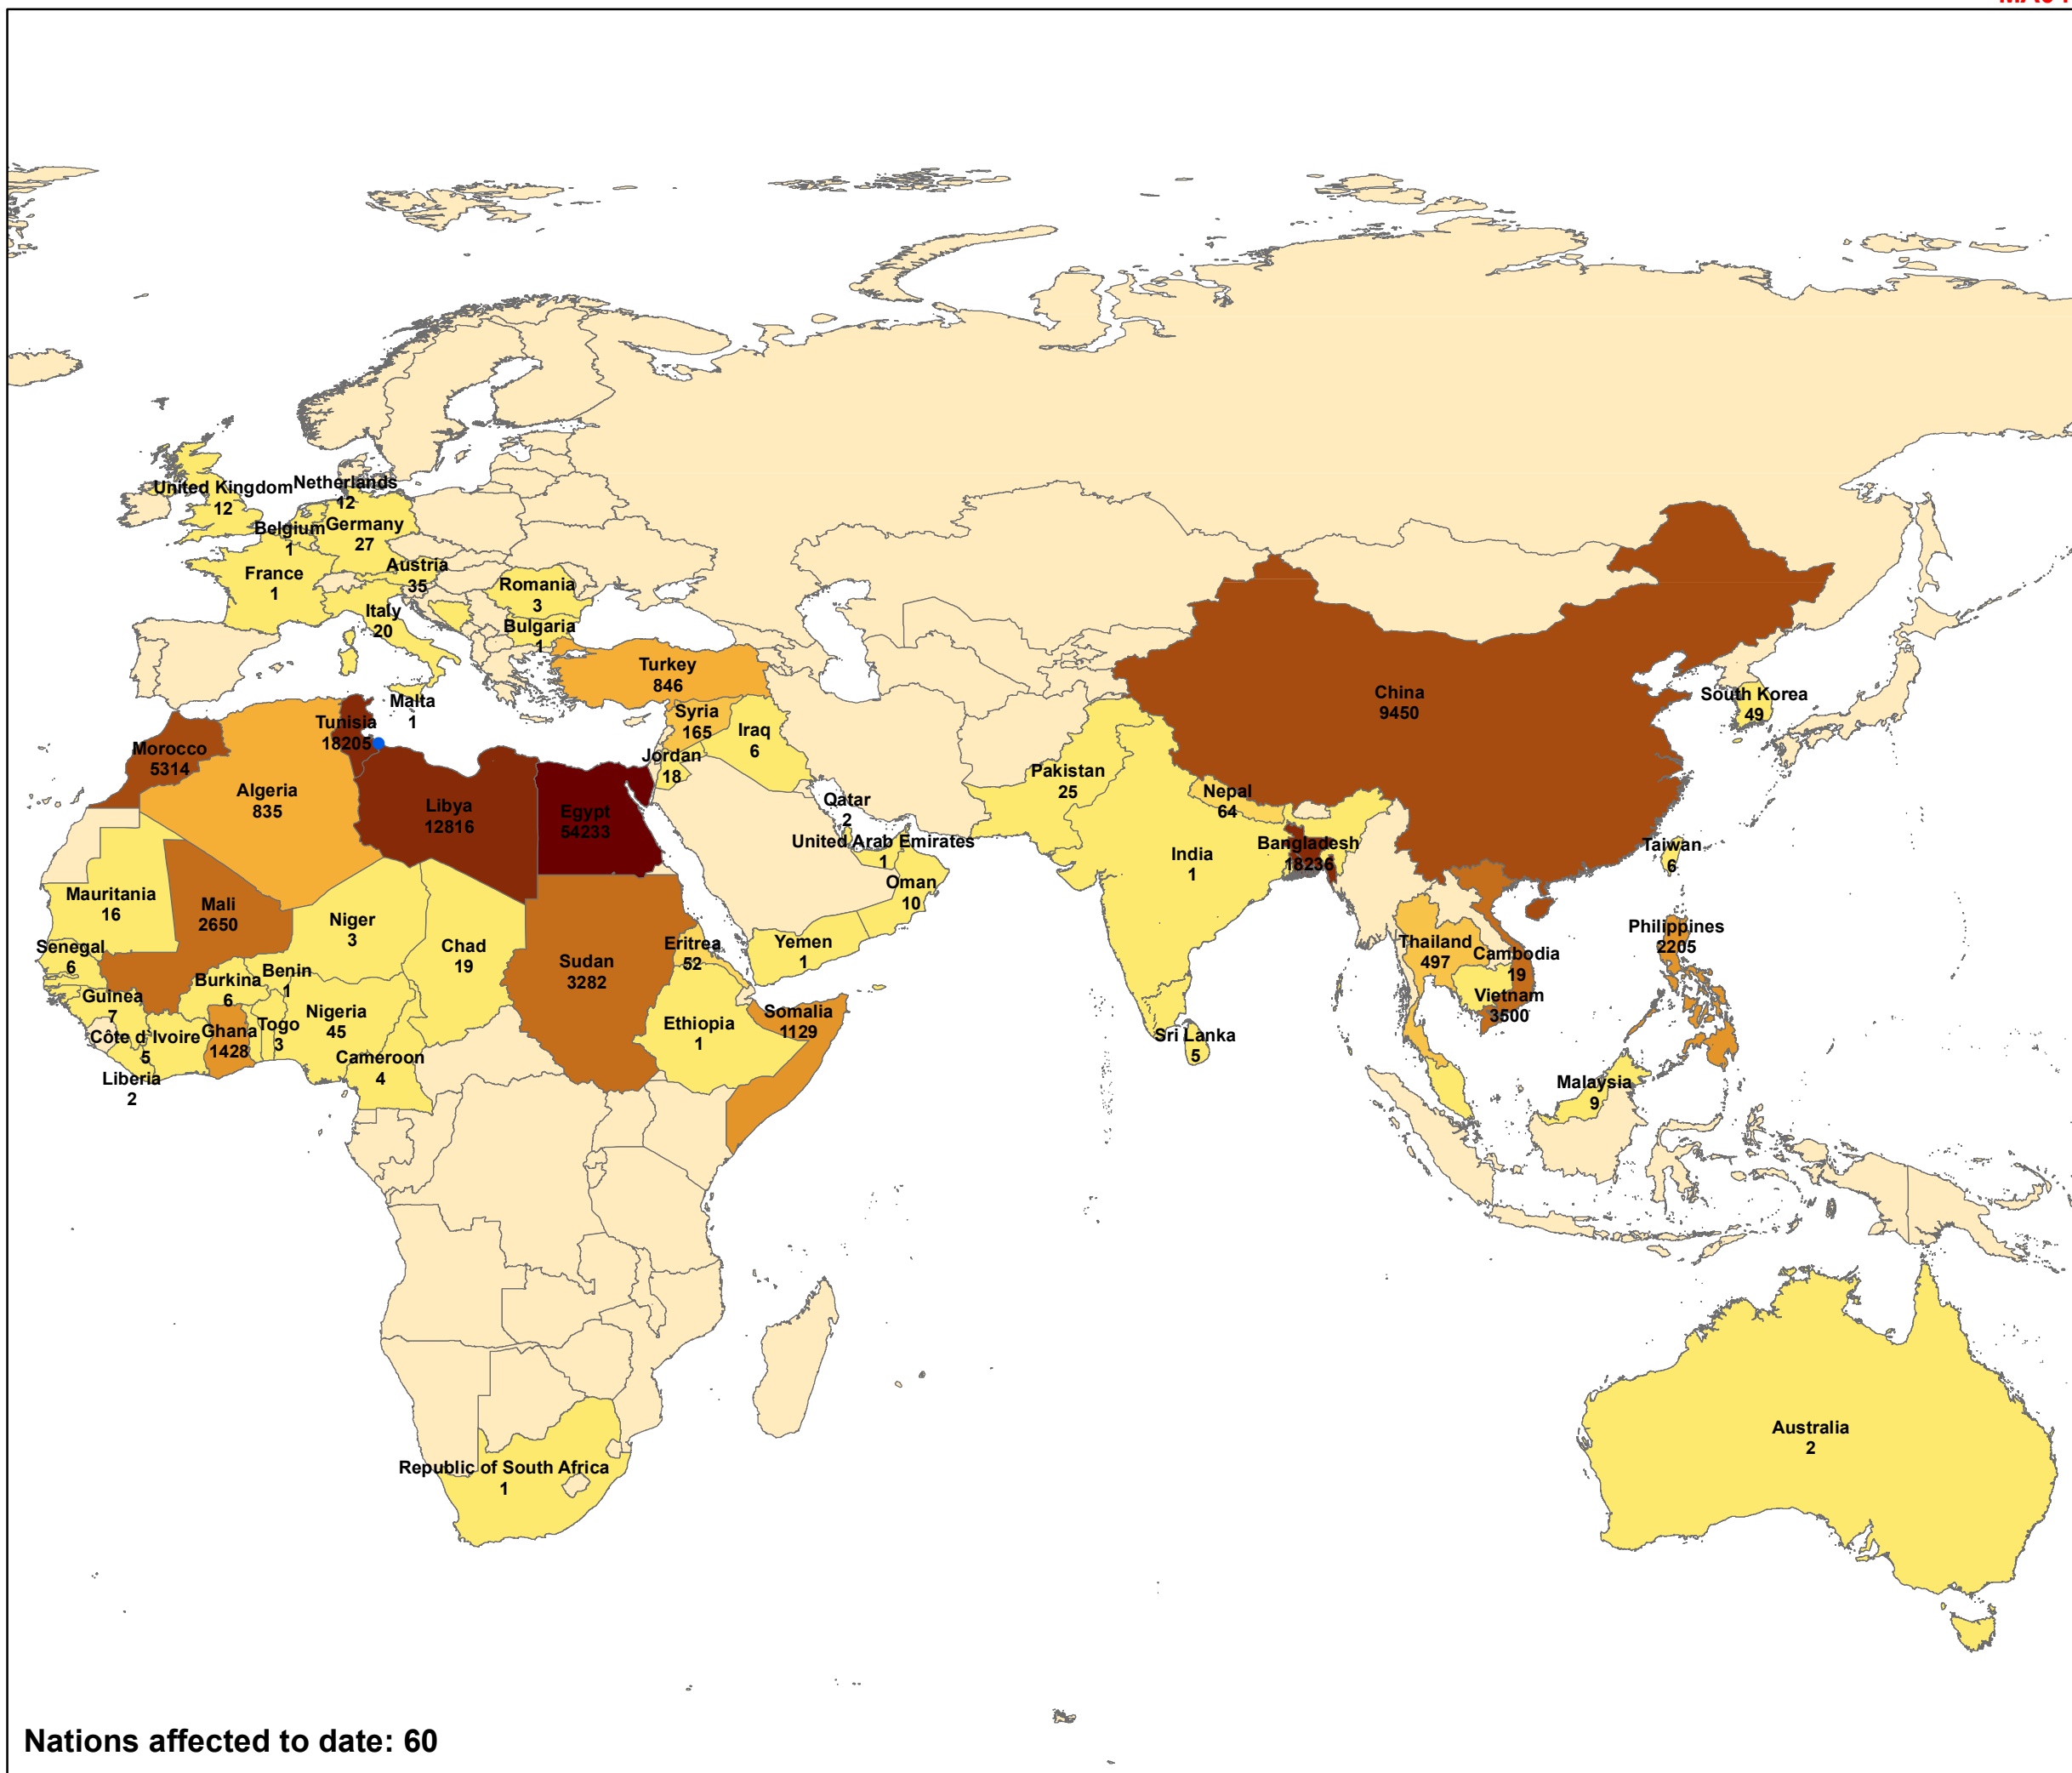

MapAction

Libya: Complex -

Individuals by nationality entering Tunisia from Libya at Ras Ajdir border crossing (20 Feb to 11 March 2011)

Map shows the approximate total number of people, by nationality, entering Tunisia at the Ras Ajdir road border crossing. Totals are for the period 20 Feb 2011 to midnight, 11 Mar 2011.

Scale 1:60,000,000 (at A3 size)

Created 12 Mar 2011/13:30
Map document MA046-LIB-Arrived-by-Nat-total-to-11Mar
GLIDE Number OT-2011-000025-TUN

The depiction and use of boundaries, names and associated data shown here do not imply endorsement or acceptance by MapAction.

Legend

● Ras Ajdir

Individuals

Nations affected to date: 60

Data sources
Displaced people: Government of Tunisia
Country boundaries: Copyright Collins Bartholemew Ltd. 2008-2011

MapAction is grateful for the support of: