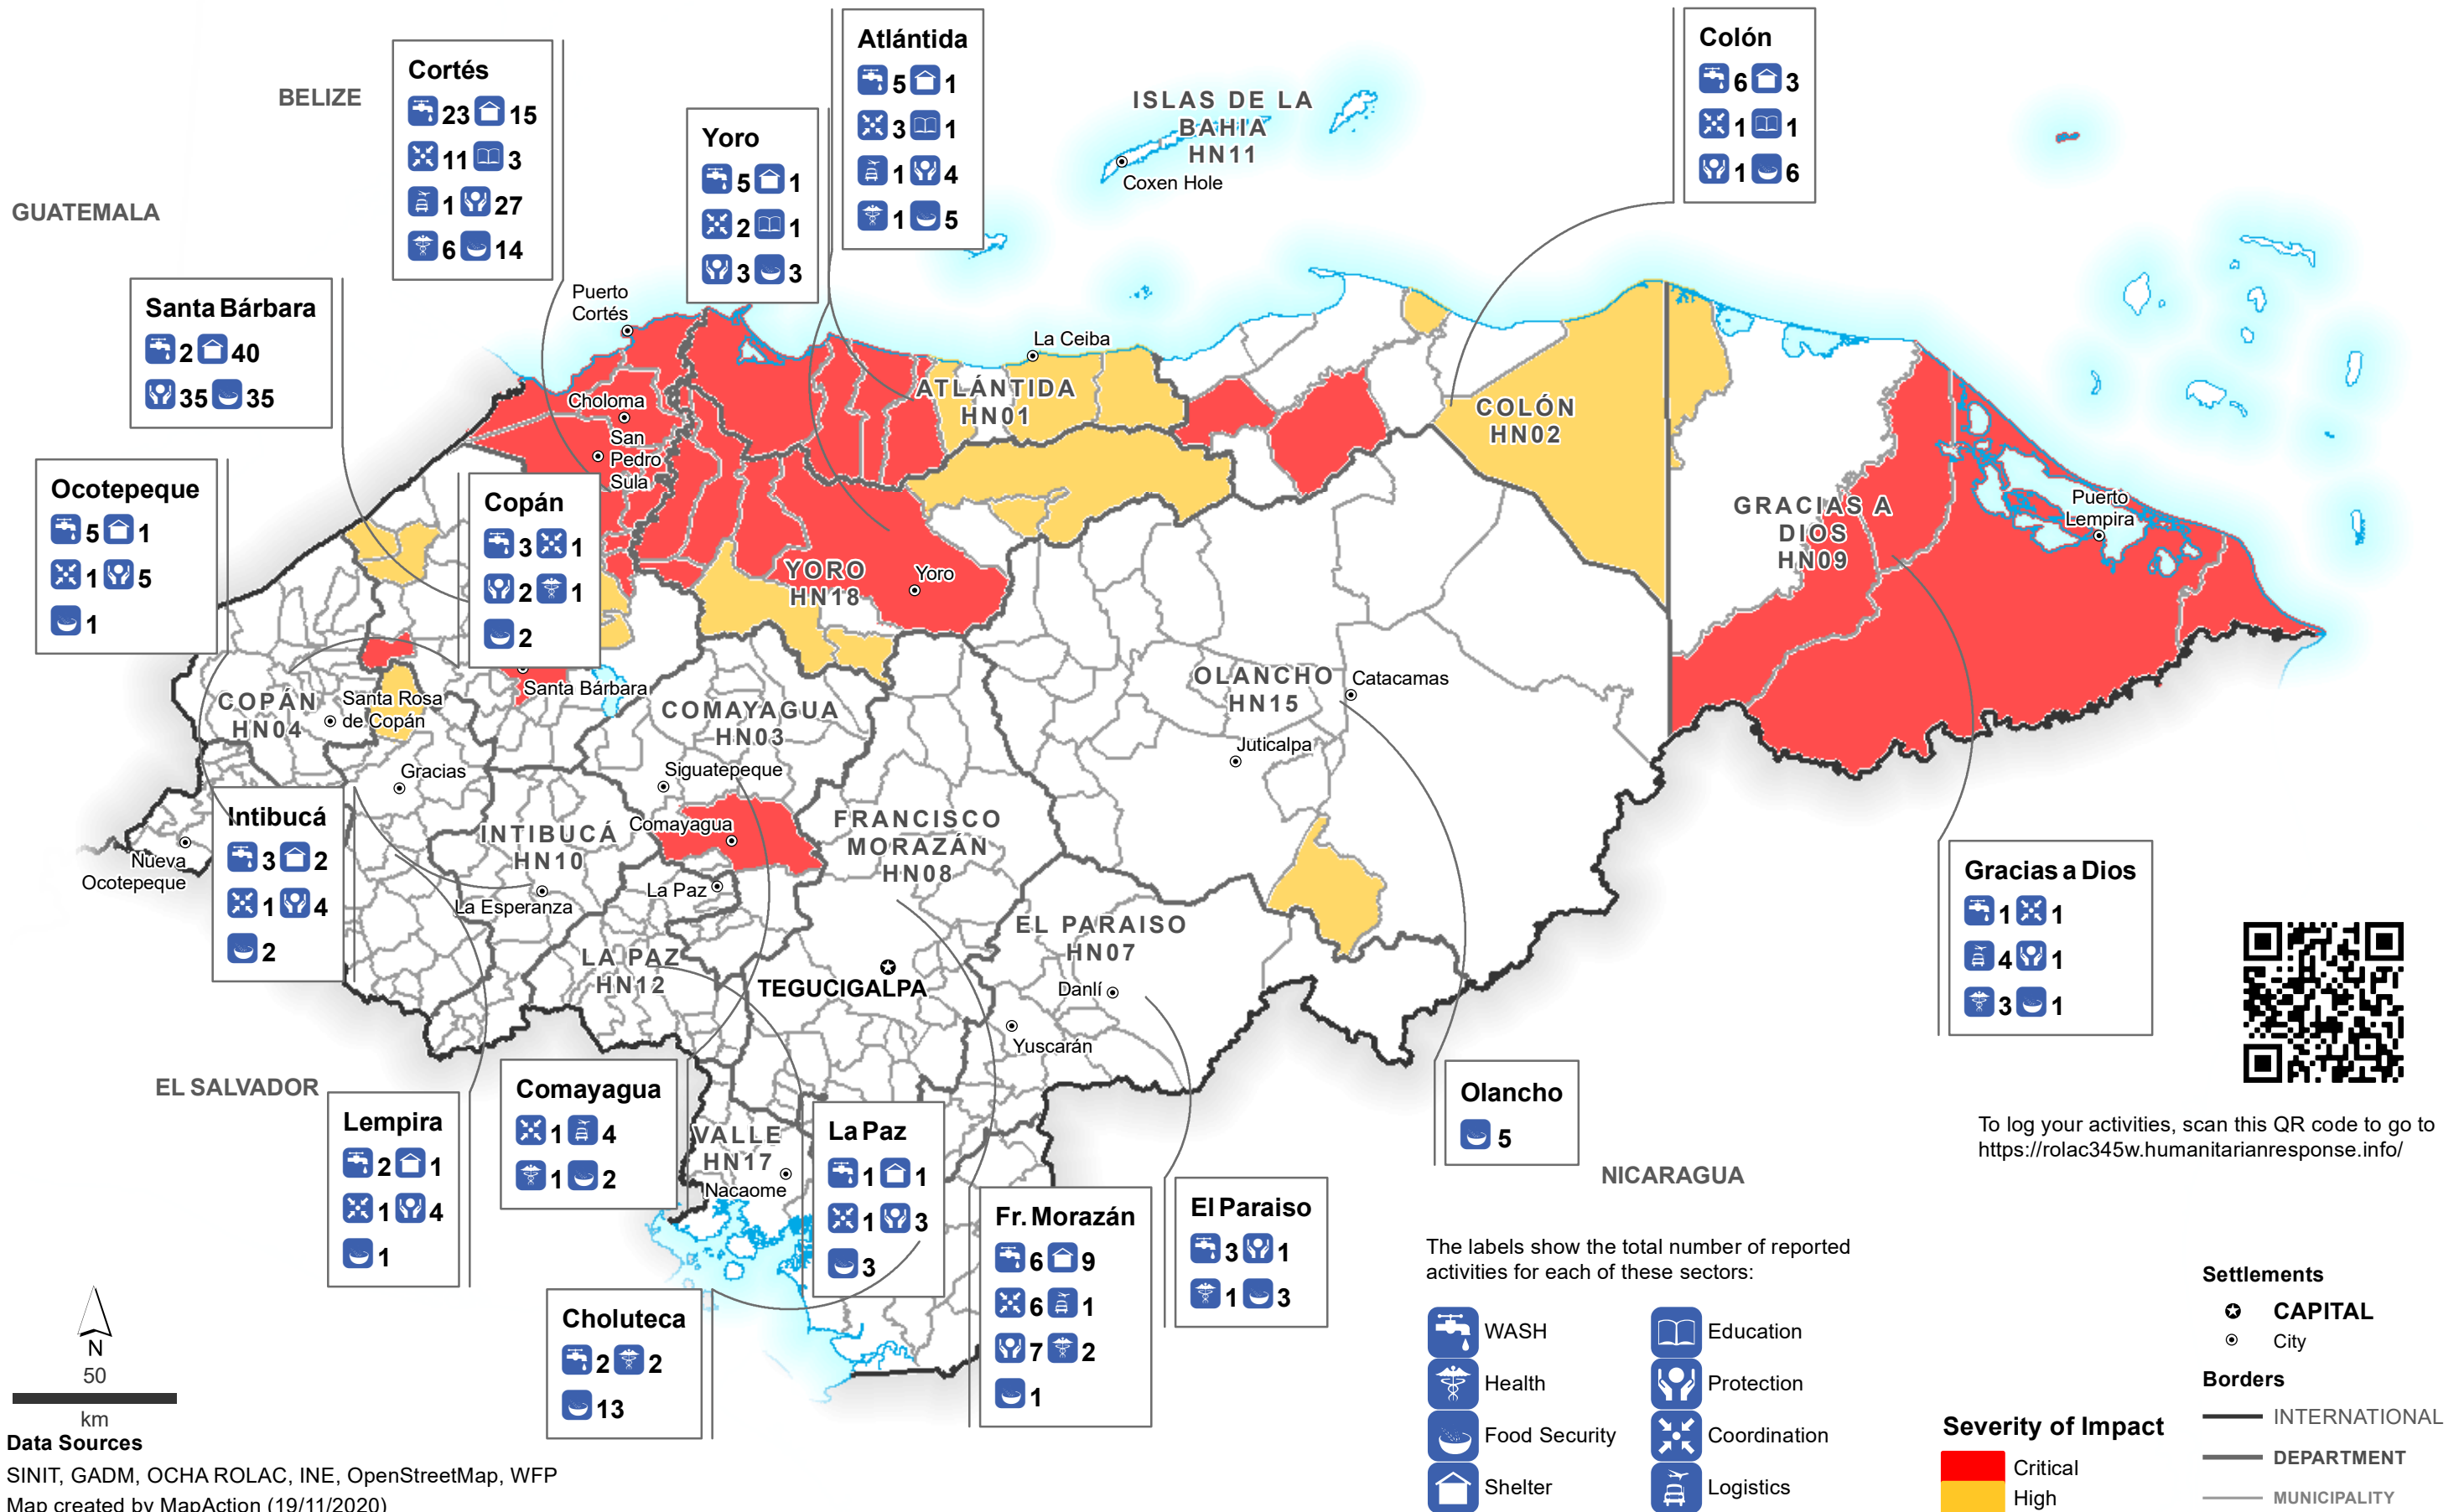

Humanitarian Presence Overview by Department (as at 19 Nov 2020)

**Data Sources**  
 SINIT, GADM, OCHA ROLAC, INE, OpenStreetMap, WFP  
 Map created by MapAction (19/11/2020)