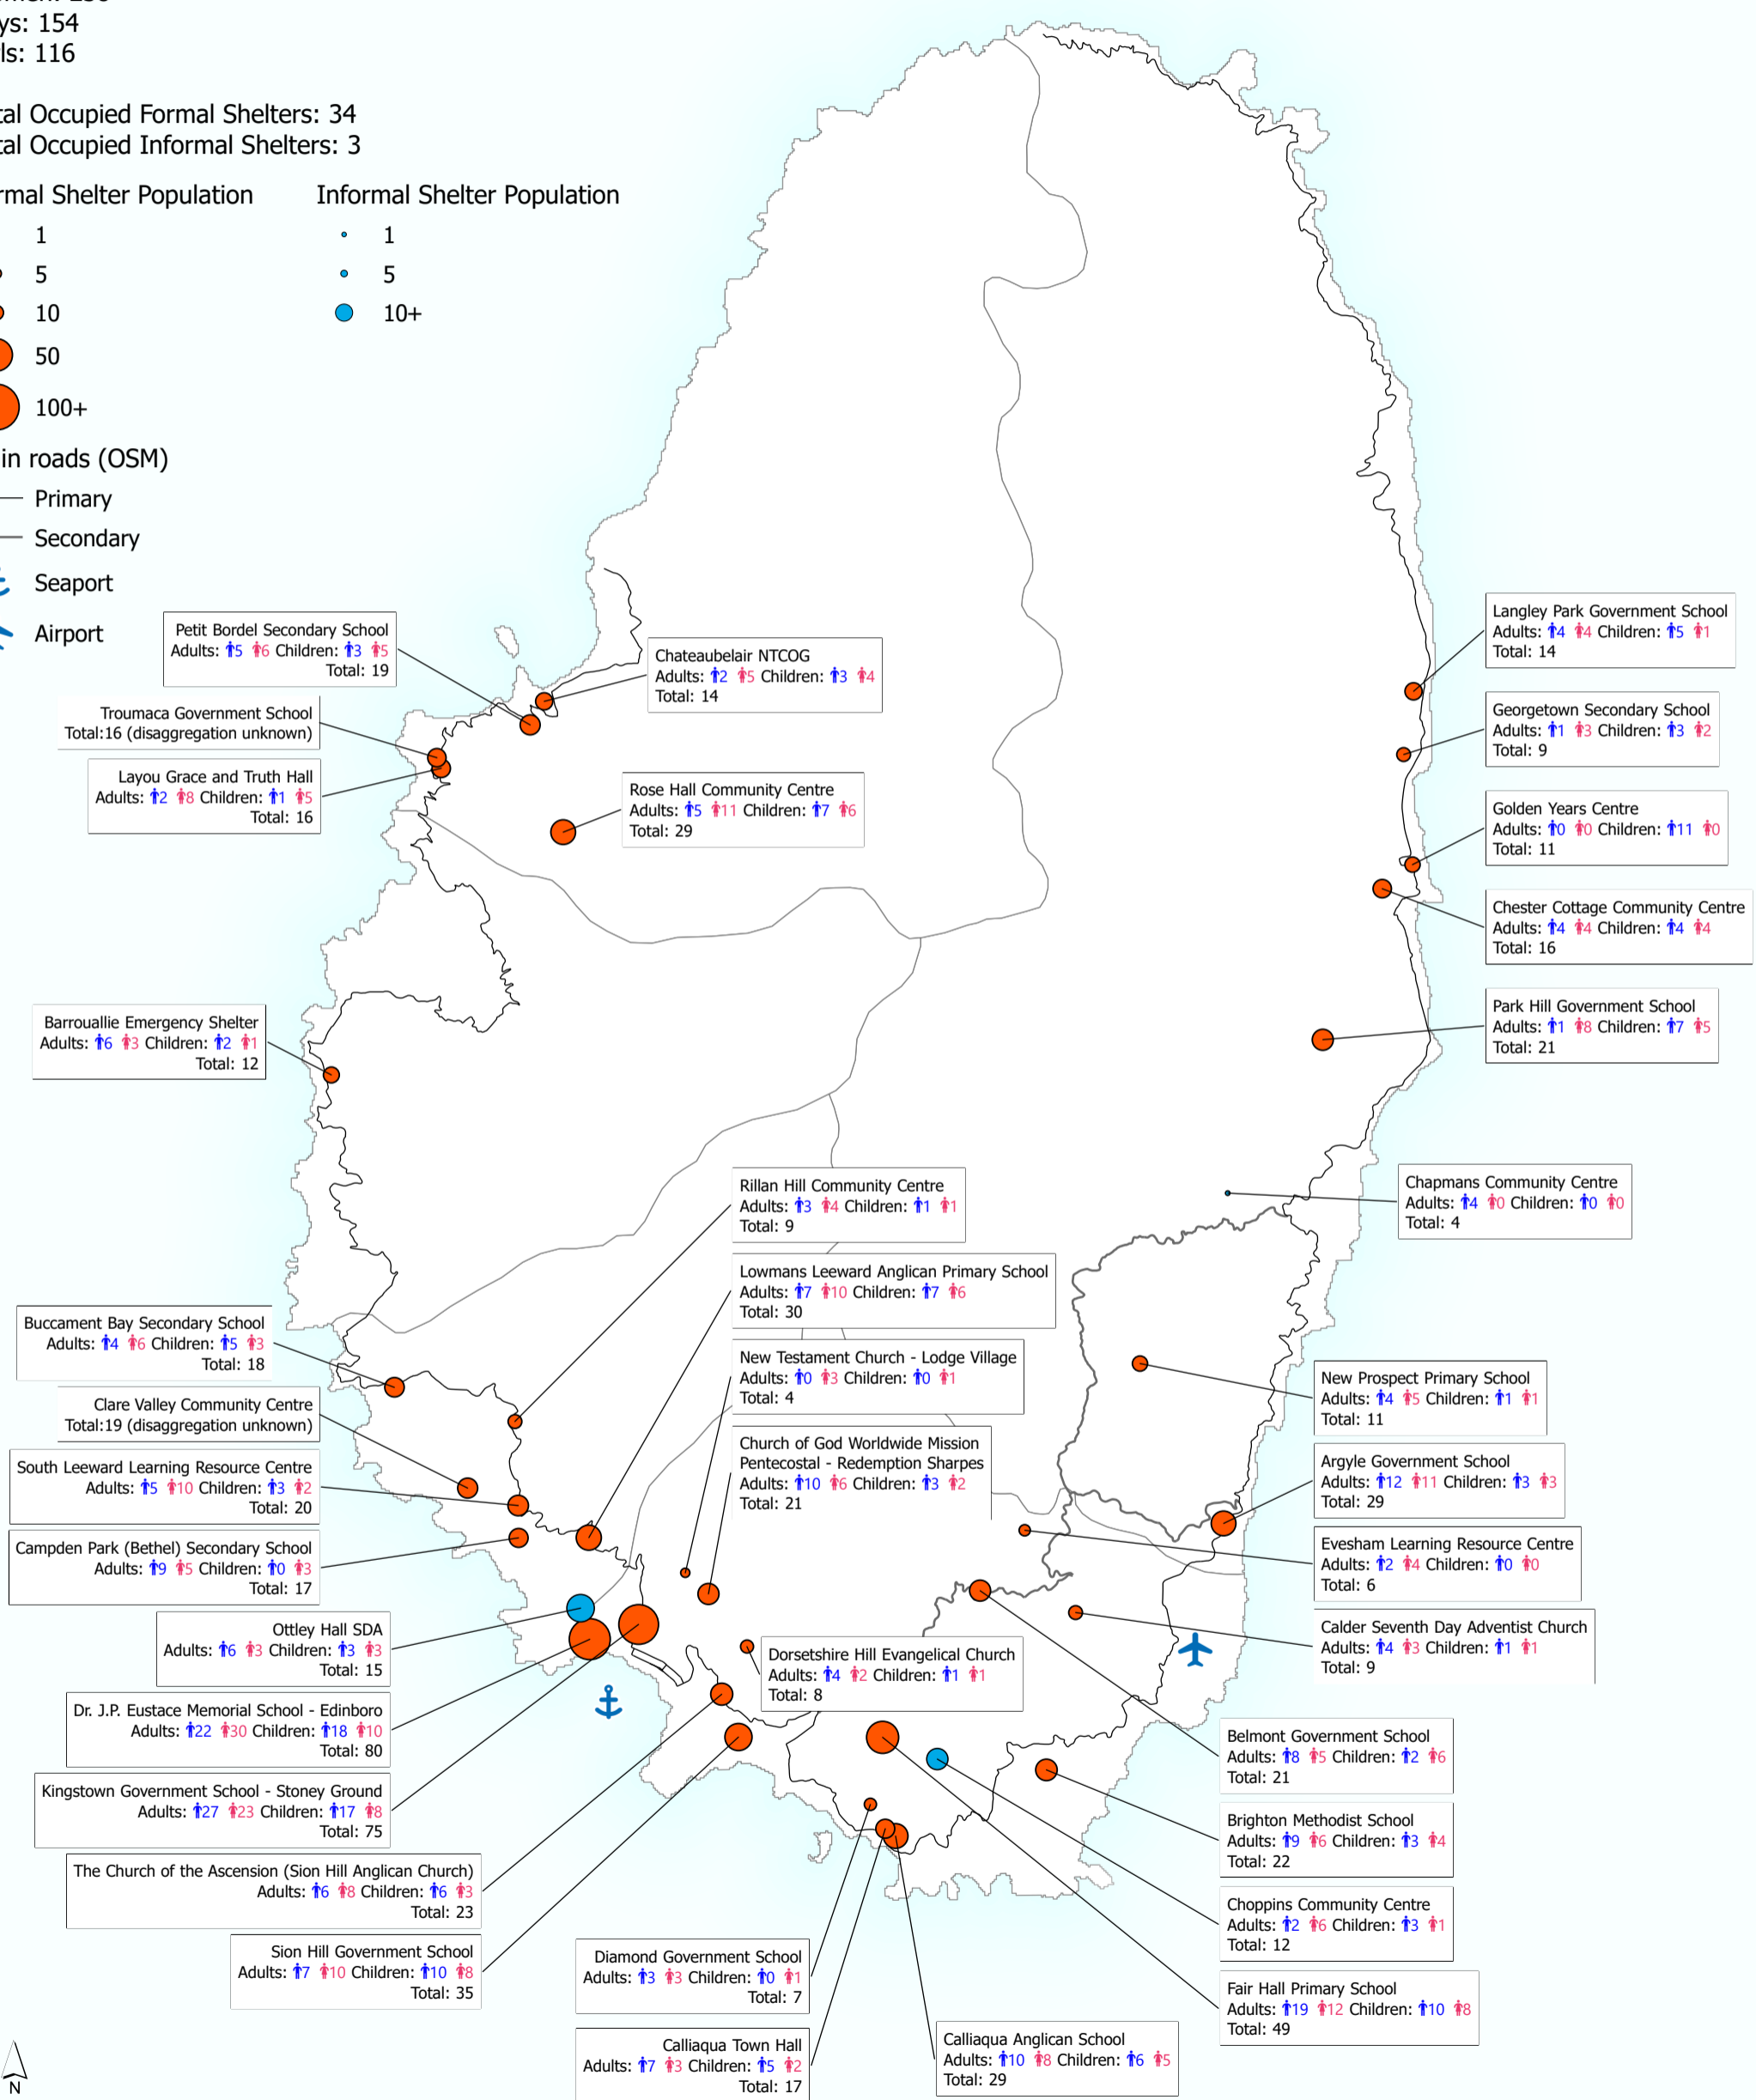

**Total in Formal Shelters: 736**  
**Total in Informal Shelters: 31**

Where disaggregation of occupancy is known, totals are:

Men: 224  
Women: 238  
Boys: 154  
Girls: 116

Total Occupied Formal Shelters: 34  
Total Occupied Informal Shelters: 3

Formal Shelter Population      Informal Shelter Population

Main roads (OSM)

**Data Sources**

Ministry of Education, St Vincent and the Grenadines Government, PDC, IOM, OpenStreetMap, OurAirports, World Port Index.  
Map created by MapAction (12/07/2024)

The boundaries and names shown and the designations used on this map do not imply official endorsement or acceptance by the United Nations or MapAction.