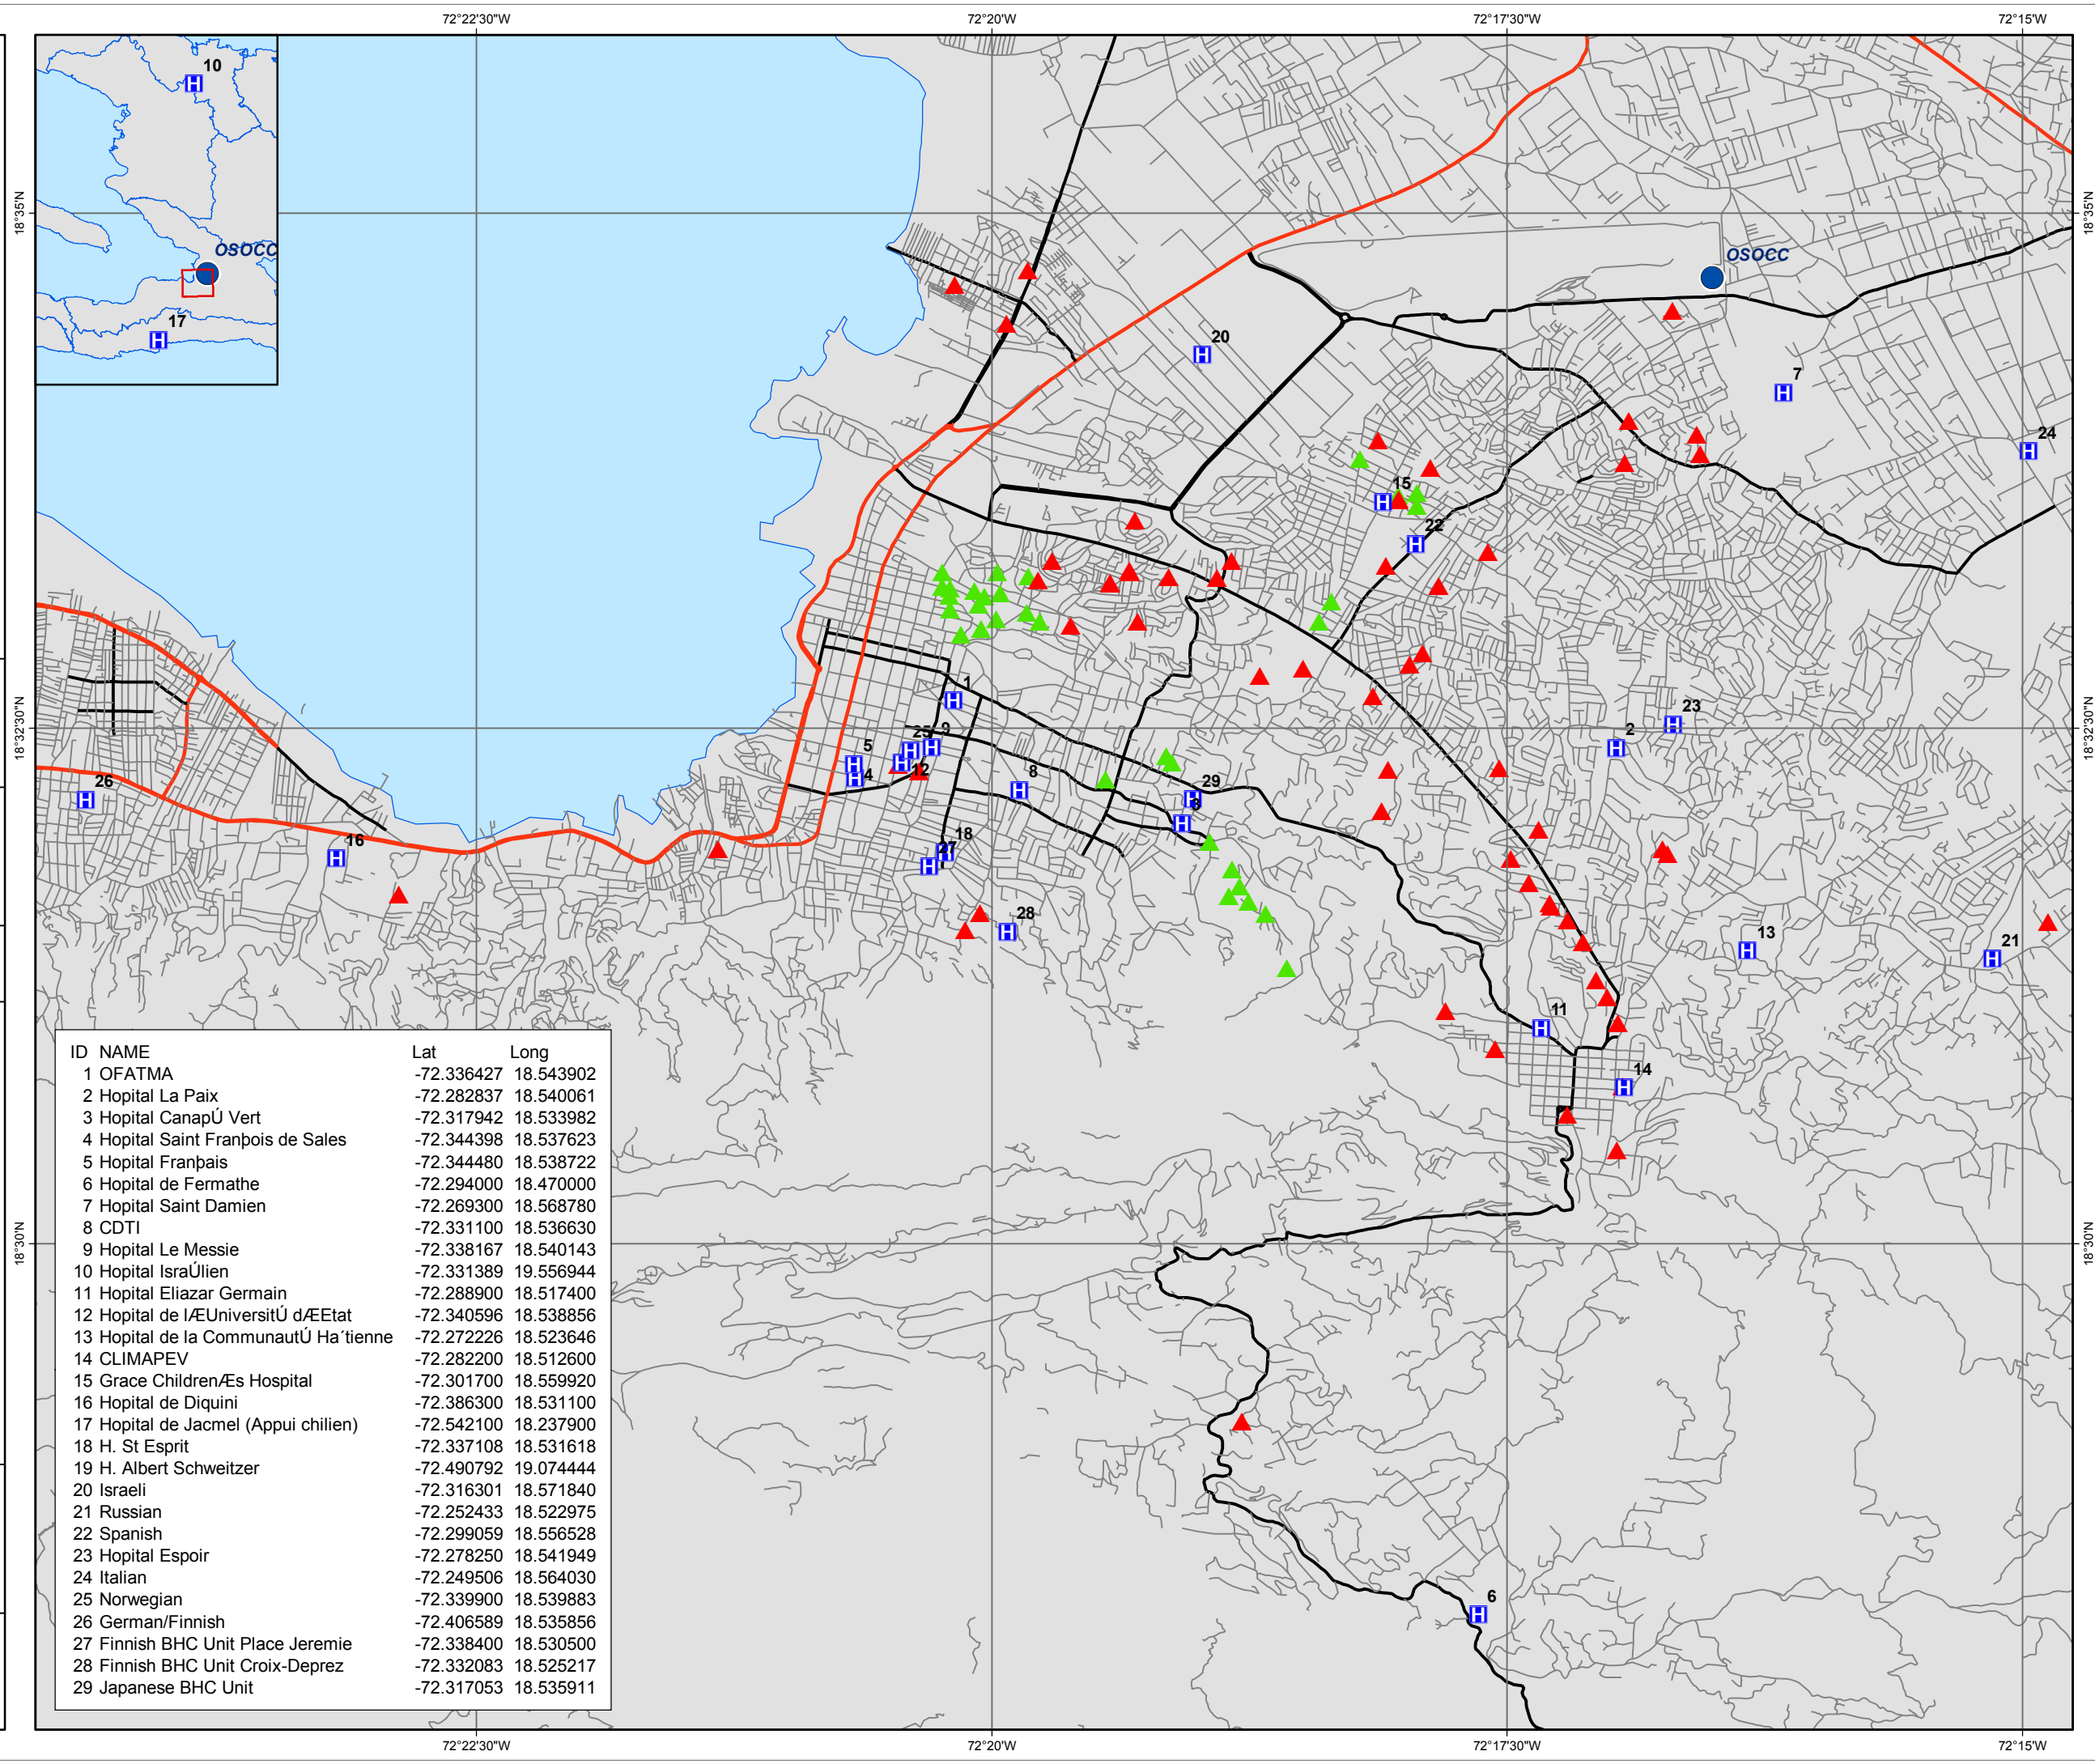

MapAction

Haiti: Field Hospitals and IDPs in Port-au-Prince

Map shows the field hospitals in operation as at 23 Jan 2010 and locations of IDP camps which have been mapped on 23 Jan 2010.

There are approximately 500 known IDP Camps but the addresses are ambiguous and only 100 camps have coordinates that can be mapped so far.

IDP Camp Locations and Populations are being updated regularly as more data is processed.

Scale 1:55,000 at A3 size

Created 23 Jan 2010 / 21:00
Document MA103_hti_fieldhospitals_21Jan_A3_v3

Projection / datum Geographic / WGS84
GLIDE Number EQ-2010-000009-HTI

The depiction and use of boundaries, names and associated data shown here do not imply endorsement or acceptance by MapAction.

1. UN Organisations
   - Operational Field Hospitals
   - Camps located by government
   - Camps located by ground assessment 20th Jan
2. **Roads**
3. Primary
   - Secondary
   - Departement

Data sources:
Open Street Map, Haiti Government, CNGIS, Ground assessment motorcycle team, OSOCC

Produced by MapAction www.mapaction.org
mapaction.haiti@gmail.com

MapAction is grateful for the support of DFID

ID	NAME	Lat	Long
1	OFATMA	-72.336427	18.543902
2	Hopital La Paix	-72.282837	18.540061
3	Hopital CanapÚ Vert	-72.317942	18.533982
4	Hopital Saint François de Sales	-72.344398	18.537623
5	Hopital Franpais	-72.344480	18.538722
6	Hopital de Fermathe	-72.294000	18.470000
7	Hopital Saint Damien	-72.269300	18.568780
8	CDTI	-72.331100	18.536630
9	Hopital Le Messie	-72.338167	18.540143
10	Hopital IsraÚlien	-72.331389	19.556944
11	Hopital Eliazar Germain	-72.288900	18.517400
12	Hopital de l'ÆUniversitÚ d'ÆEtat	-72.340596	18.538856
13	Hopital de la CommunautÚ Ha'tienne	-72.272226	18.523646
14	CLIMAPEV	-72.282200	18.512600
15	Grace ChildrenÆs Hospital	-72.301700	18.559920
16	Hopital de Diquini	-72.386300	18.531100
17	Hopital de Jacmel (Appui chilien)	-72.542100	18.237900
18	H. St Esprit	-72.337108	18.531618
19	H. Albert Schweitzer	-72.490792	19.074444
20	Israeli	-72.316301	18.571840
21	Russian	-72.252433	18.522975
22	Spanish	-72.299059	18.556528
23	Hopital Espoir	-72.278250	18.541949
24	Italian	-72.249506	18.564030
25	Norwegian	-72.339900	18.539883
26	German/Finnish	-72.406589	18.535856
27	Finnish BHC Unit Place Jeremie	-72.338400	18.530500
28	Finnish BHC Unit Croix-Deprez	-72.332083	18.525217
29	Japanese BHC Unit	-72.317053	18.535911