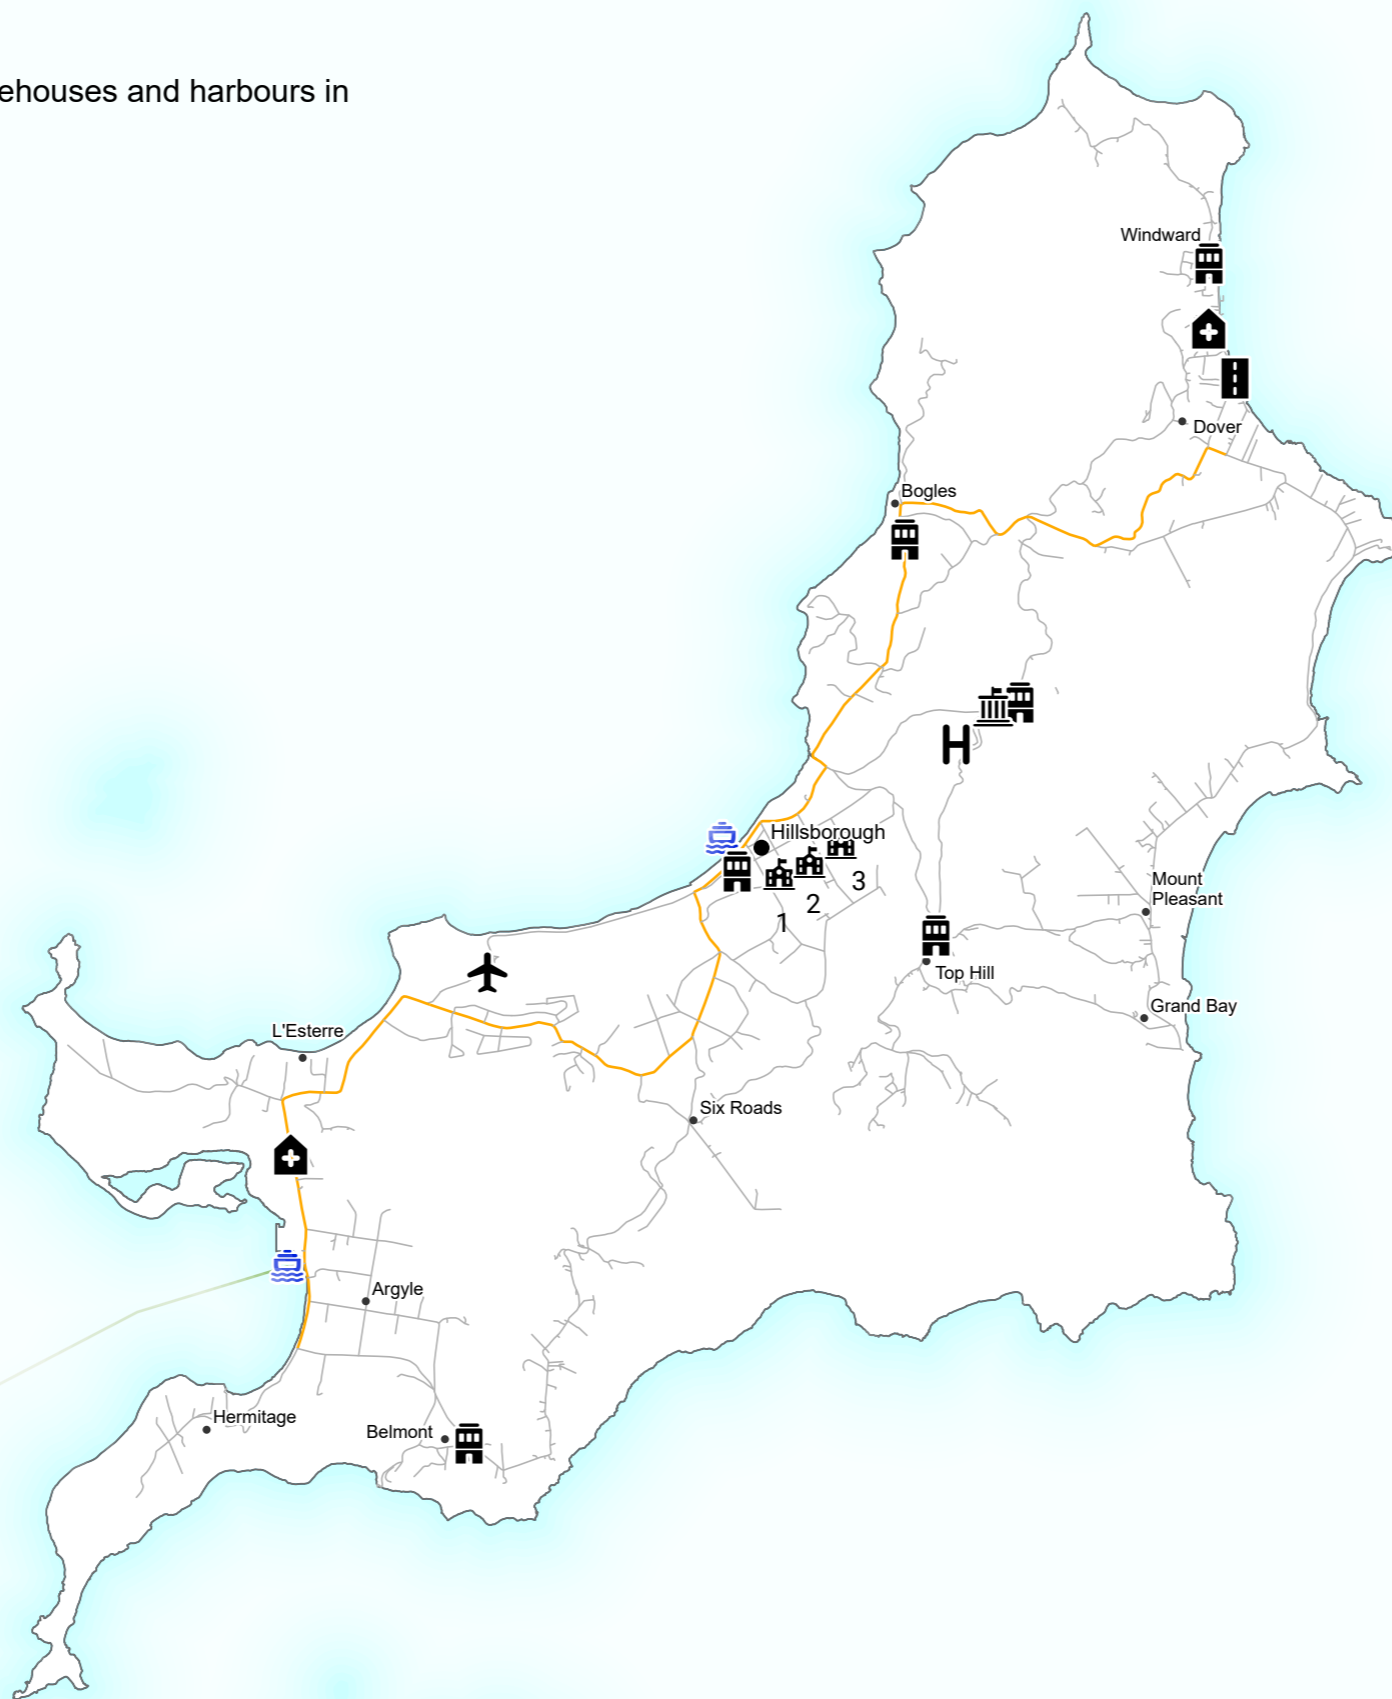

Map displaying roads, ferry terminal, ferry route, settlements and critical building infrastructure that are known.

Note: No granular data is currently held showing warehouses and harbours in Carriacou and Petite Martinique.

- DEOC
- Critical Infrastructure**
- Distribution Center
- Hospital
- Medical Center
- Roads
- School
- Settlement**
- Town
- Village
- Transport**
- Airport
- Ferry Terminal
- Ferry route
- Secondary road
- Tertiary road

School	Name
1	Hillsborough Secondary School
2	Bishop's College Secondary School
3	Hillsborough Pre-School
4	St. Thomas Aquinas R. C. School

5,000
Metres