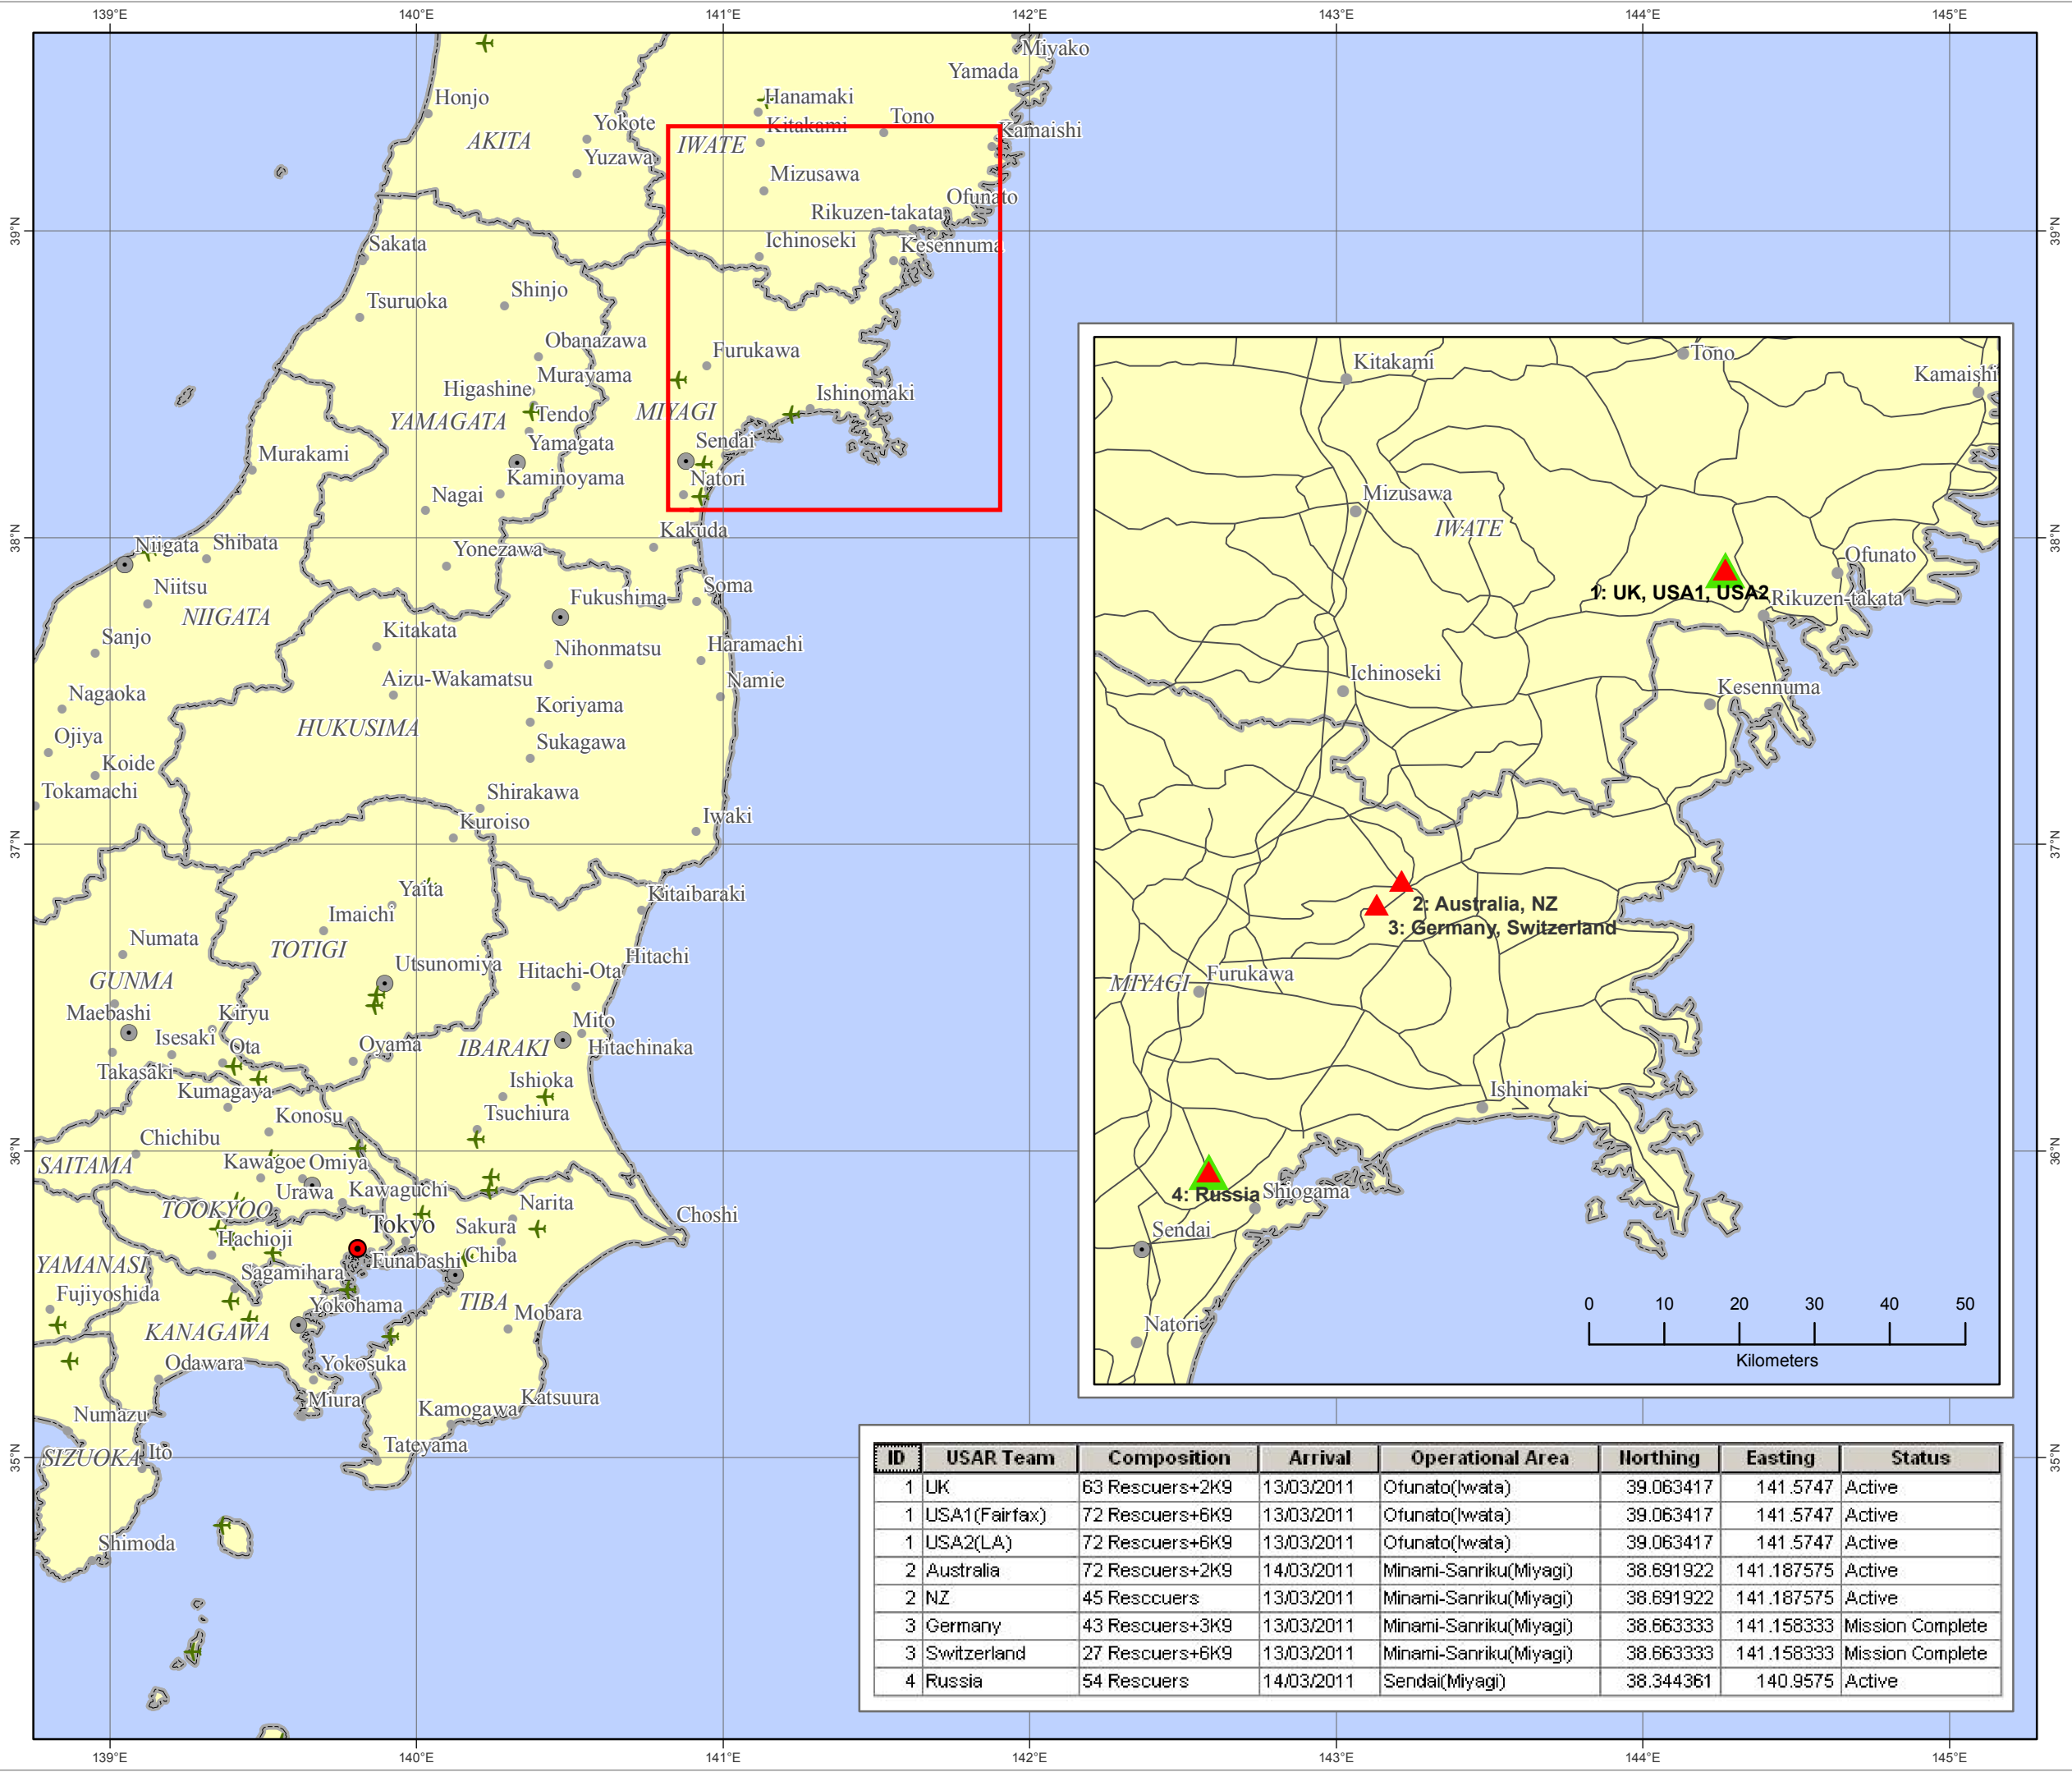

MapAction

# Japan Earthquake and Tsunami Urban Search and Rescue

Urban search and rescue teams as of 17th March 2011

Created 17 Mar 2011 / 09:30  
 Map document MA001-JPN-USAR-A3-v01  
 Projection / datum Geographic / WGS84  
 GLIDE Number EQ-2011-000028-JPN

The depiction and use of boundaries, names and associated data shown here do not imply endorsement or acceptance by MapAction.

- ▲ Sub-OSOCC
- ▲ Urban Search & Rescue Team
- ✚ Airport
- National Capital
- Administrative Capital
- Town
- Road
- ▭ Region

Data sources: Bartholemews, DIVA, GAUL, GIST, UNDAC

MapAction is grateful for the support of:  
 UKaid  
 Produced by MapAction www.mapaction.org  
 japan@mapaction.org

ID	USAR Team	Composition	Arrival	Operational Area	Northing	Easting	Status
1	UK	63 Rescuers+2K9	13/03/2011	Ofunato(Iwata)	39.063417	141.5747	Active
1	USA1(Fairfax)	72 Rescuers+6K9	13/03/2011	Ofunato(Iwata)	39.063417	141.5747	Active
1	USA2(LA)	72 Rescuers+6K9	13/03/2011	Ofunato(Iwata)	39.063417	141.5747	Active
2	Australia	72 Rescuers+2K9	14/03/2011	Minami-Sanriku(Miyagi)	38.691922	141.187575	Active
2	NZ	45 Rescuers	13/03/2011	Minami-Sanriku(Miyagi)	38.691922	141.187575	Active
3	Germany	43 Rescuers+3K9	13/03/2011	Minami-Sanriku(Miyagi)	38.663333	141.158333	Mission Complete
3	Switzerland	27 Rescuers+6K9	13/03/2011	Minami-Sanriku(Miyagi)	38.663333	141.158333	Mission Complete
4	Russia	54 Rescuers	14/03/2011	Sendai(Miyagi)	38.344361	140.9575	Active