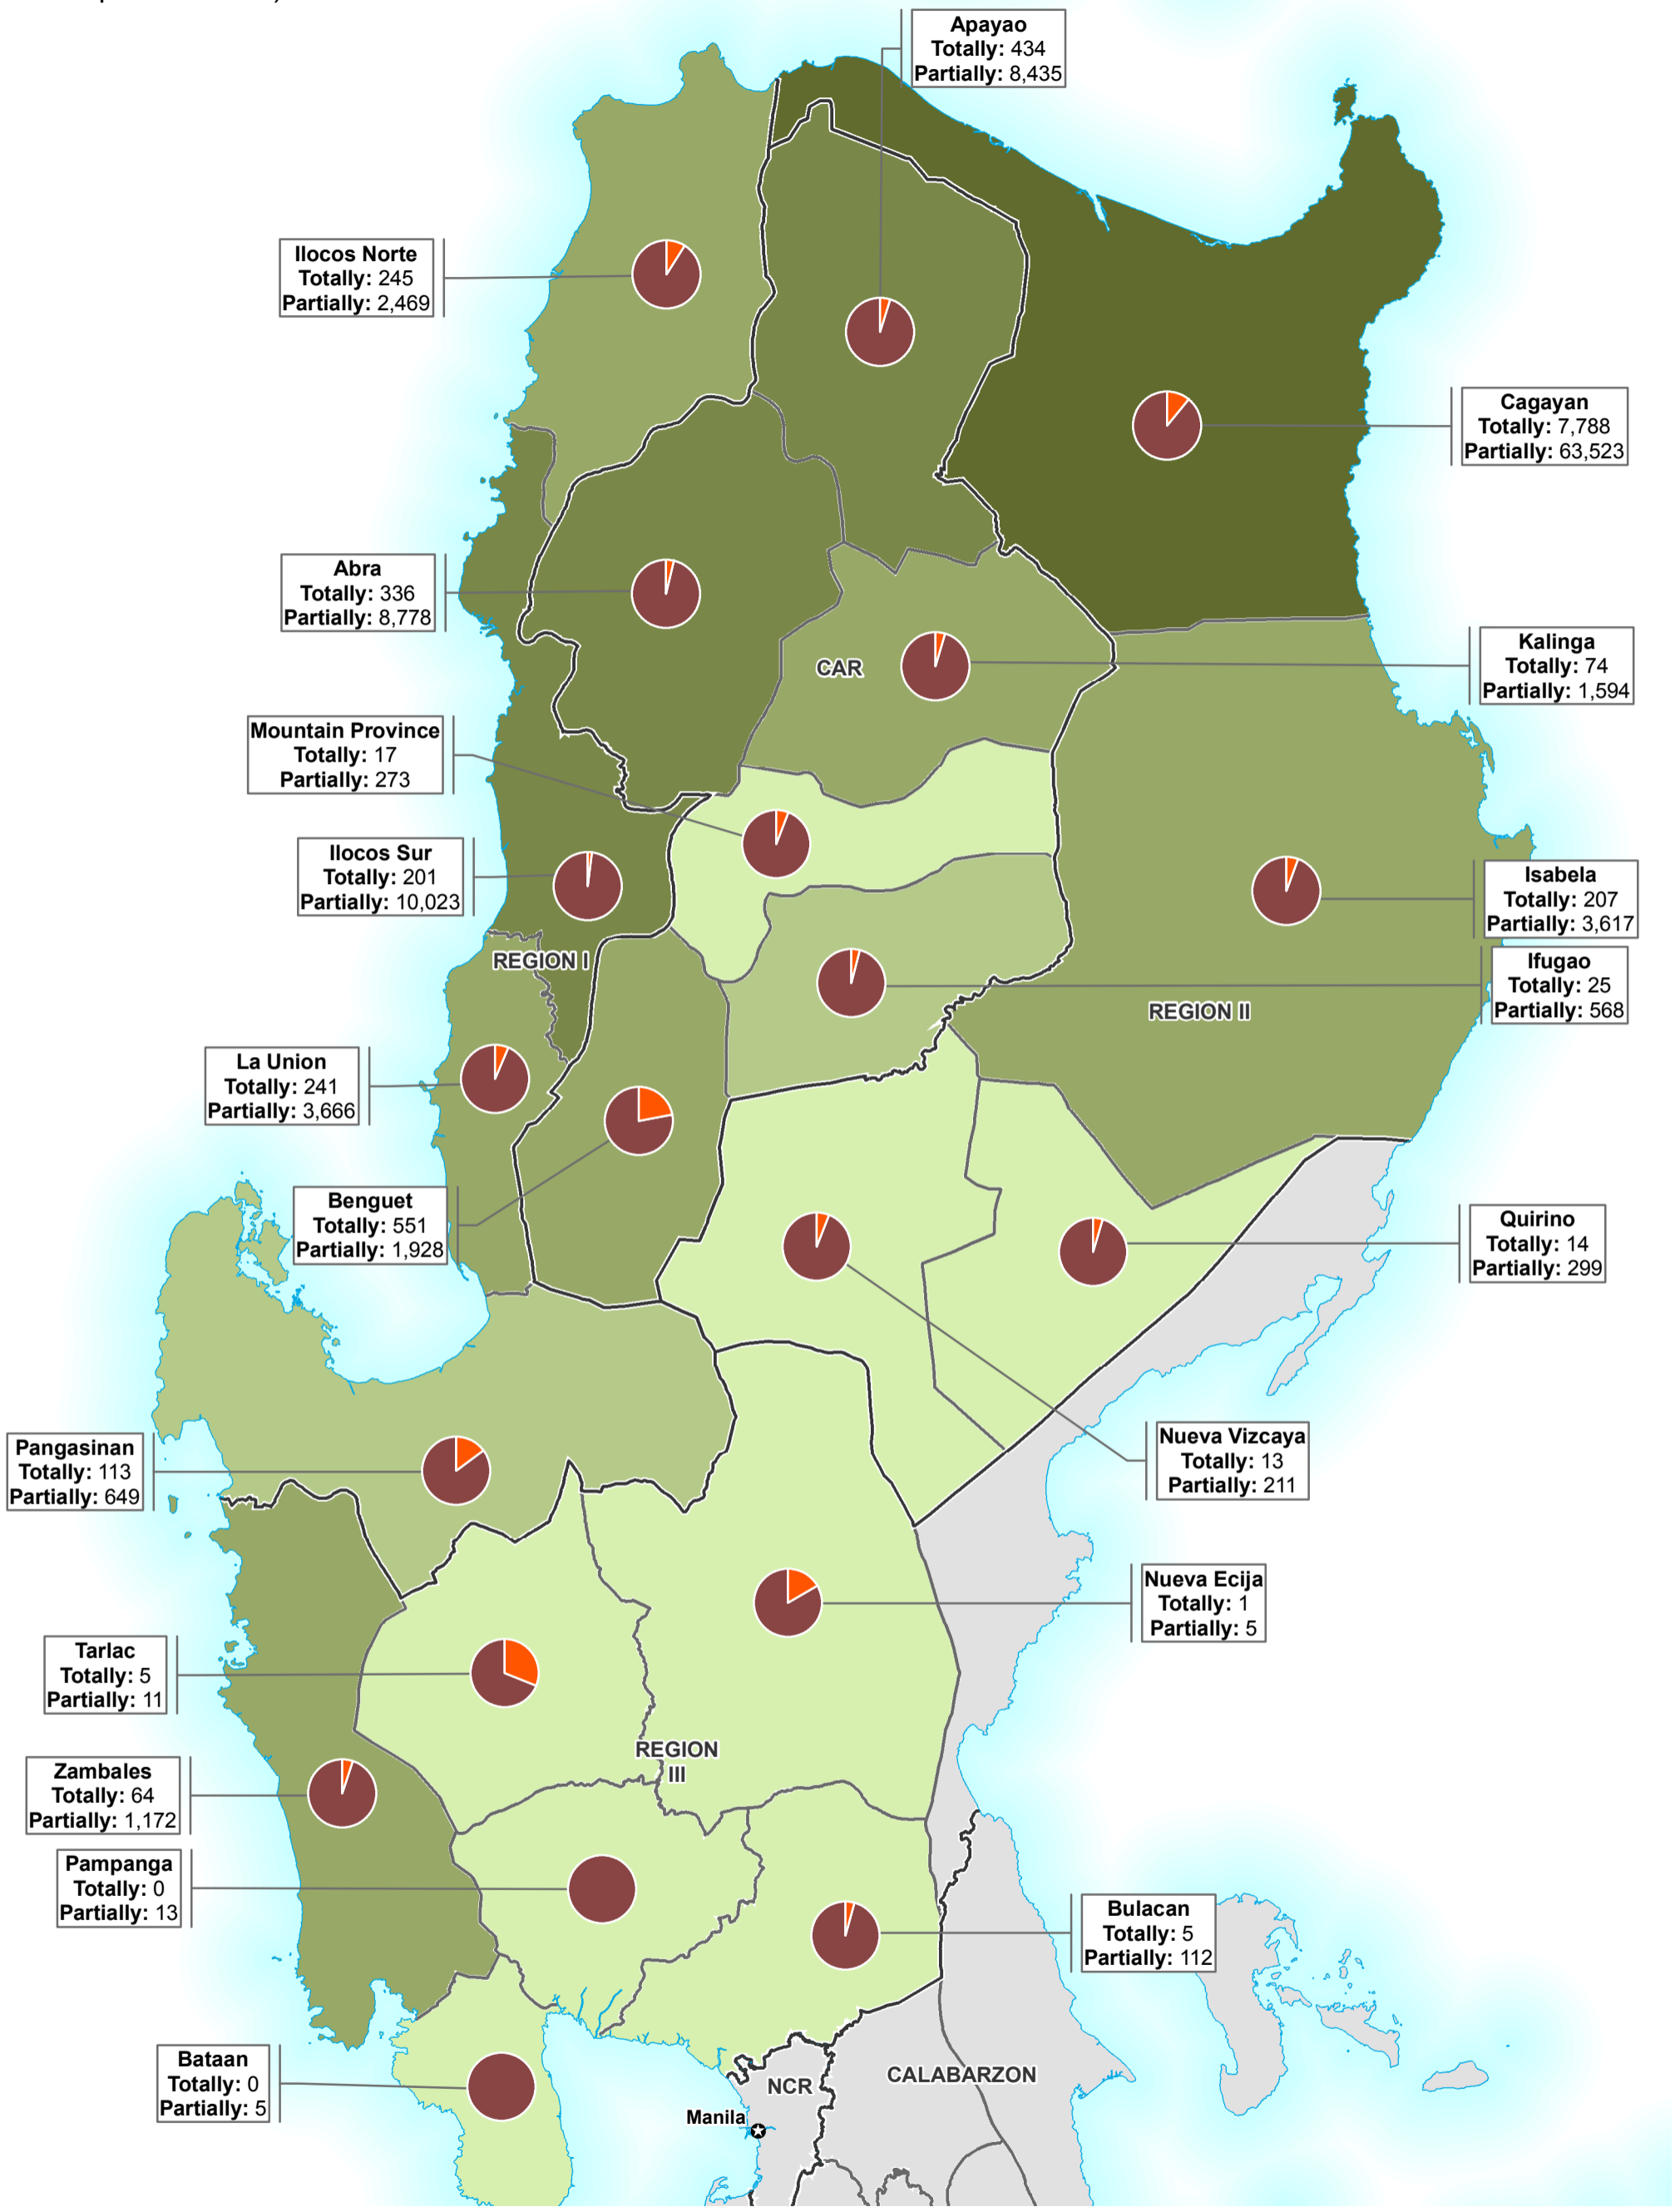

**The Philippines: Reported number of partially and totally destroyed houses by province**  
(as at 24 Sept 2018 0600)

**Settlements Total**

- ★ CAPITAL
- BORDERS
- REGION
- PROVINCE

**Type of damage**

- Totally
- Partially

Legend for Settlements Total:

- 1 - 500
- 501 - 1,000
- 1,001 - 5,000
- 5,001 - 15,000
- 15,001 - 71,311

**Data Sources:** NDRRMC, OpenStreetMap, NAMRIA, PSA.  
Map created by MapAction (24/09/2018)