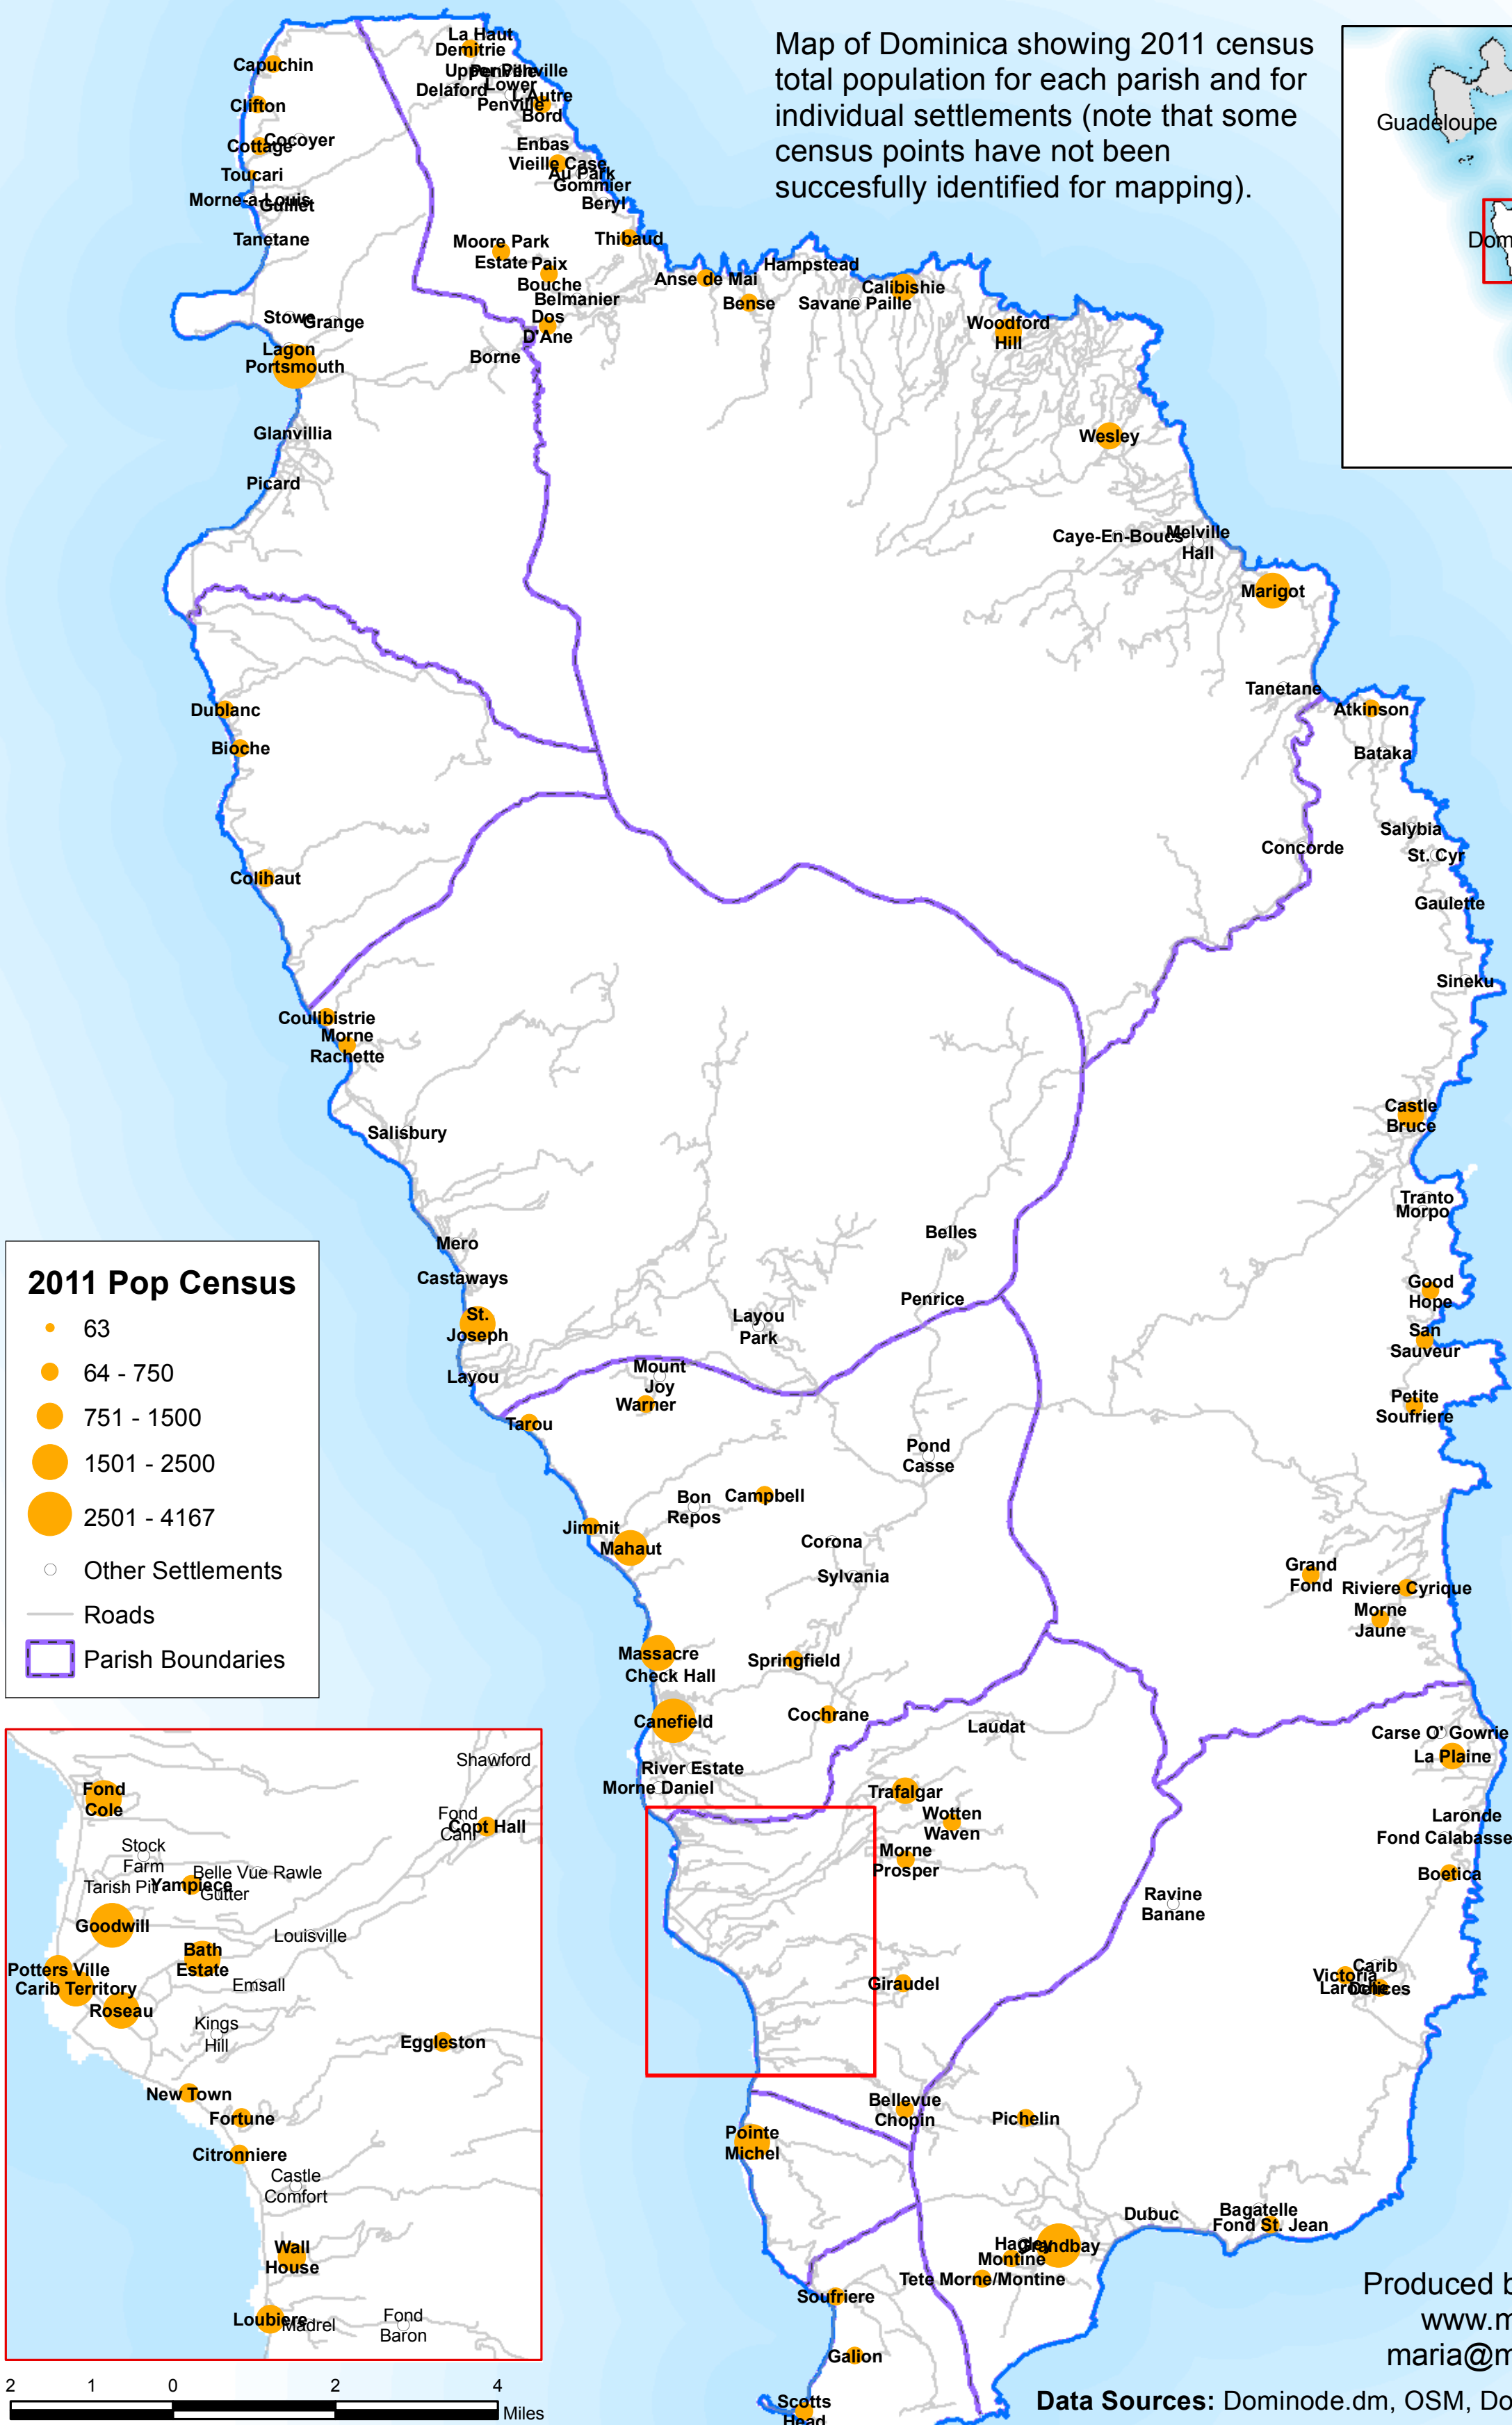

Map of Dominica showing 2011 census total population for each parish and for individual settlements (note that some census points have not been successfully identified for mapping).

2011 Pop Census

- 63
- 64 - 750
- 751 - 1500
- 1501 - 2500
- 2501 - 4167
- Other Settlements
- Roads
- ▭ Parish Boundaries

Produced by MapAction
www.mapaction.org
maria@mapaction.org

Data Sources: Dominode.dm, OSM, Dominica Census